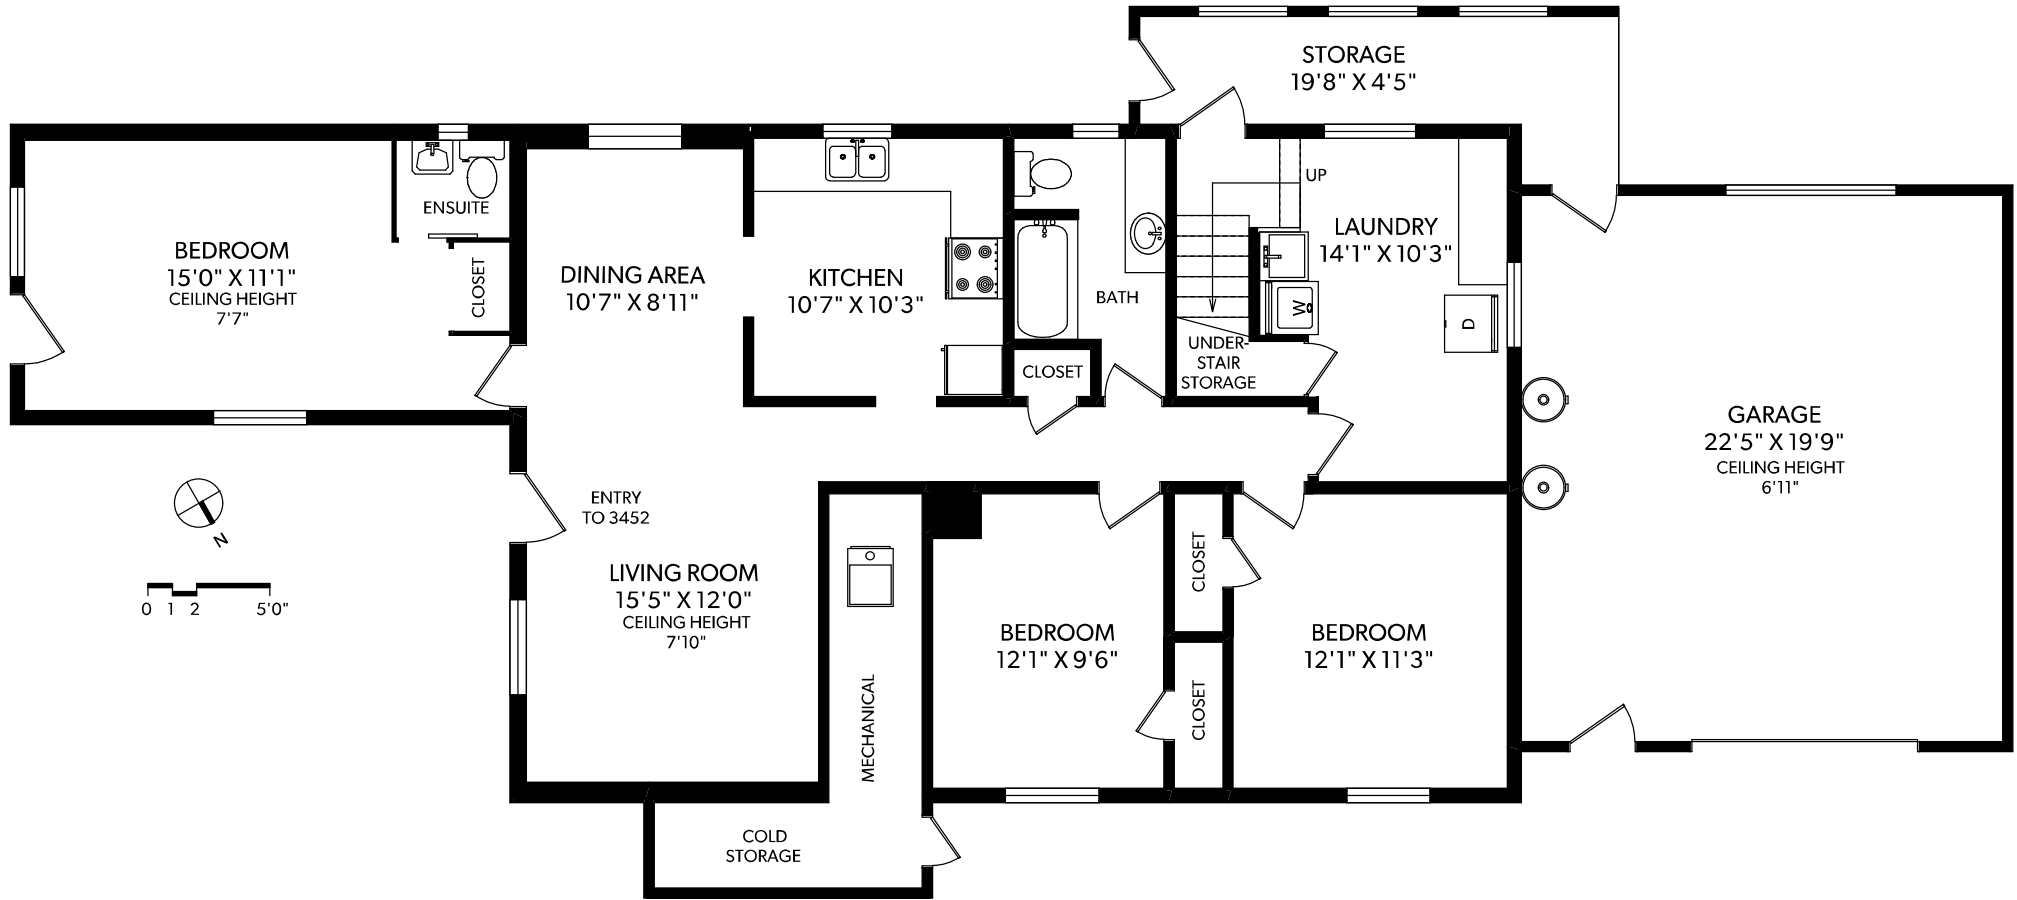

MAIN FLOOR

FLOOR	FINISHED	UNFINISHED	TOTAL	OTHER AREAS
MAIN	1408	0	1408	GARAGE 469
LOWER	1360	209	1569	DECK 576
TOTAL	2768	209	2977	

REAL FOTO **3450-3452 LOVAT AVENUE**
 DOCUMENT PREPARED FOR THE EXCLUSIVE USE OF
BRENT MUNRO

250-388-6998
 ORDERS@REALFOTO.CA MEASURED 03/08/2016 BY CLAY OVINGE

All information furnished regarding this property is from sources deemed reliable but no warranty or representation is made to the accuracy thereof.

LOWER FLOOR

FLOOR	FINISHED	UNFINISHED	TOTAL	OTHER AREAS
MAIN	1408	0	1408	GARAGE 469
LOWER	1360	209	1569	DECK 576
TOTAL	2768	209	2977	

REAL FOTO **3450-3452 LOVAT AVENUE**
DOCUMENT PREPARED FOR THE EXCLUSIVE USE OF
BRENT MUNRO