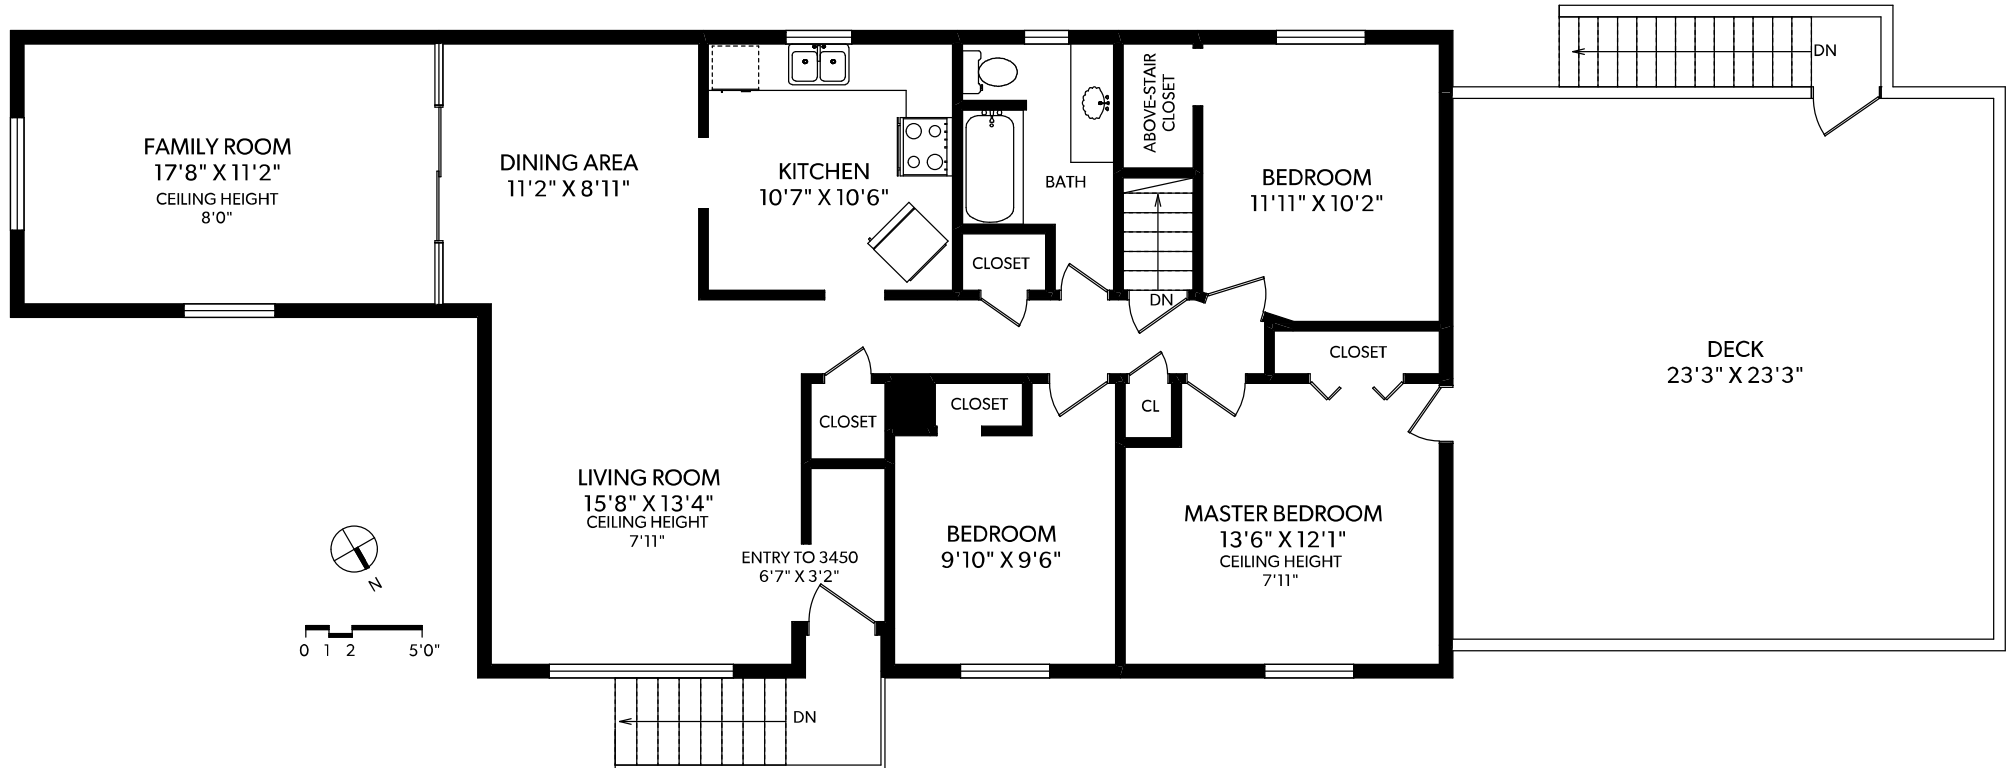

MAIN FLOOR

FLOOR	FINISHED	UNFINISHED	TOTAL	OTHER AREAS
MAIN	1408	0	1408	GARAGE 469
LOWER	1360	209	1569	DECK 576
TOTAL	2768	209	2977	

REAL FOTO **3450-3452 LOVAT AVENUE**
 DOCUMENT PREPARED FOR THE EXCLUSIVE USE OF
BRENT MUNRO

250-388-6998
 ORDERS@REALFOTO.CA MEASURED 03/08/2016 BY CLAY OVINGE

All information furnished regarding this property is from sources deemed reliable but no warranty or representation is made to the accuracy thereof.

LOWER FLOOR

FLOOR	FINISHED	UNFINISHED	TOTAL	OTHER AREAS
MAIN	1408	0	1408	GARAGE 469
LOWER	1360	209	1569	DECK 576
TOTAL	2768	209	2977	

REAL FOTO **3450-3452 LOVAT AVENUE**
DOCUMENT PREPARED FOR THE EXCLUSIVE USE OF
BRENT MUNRO