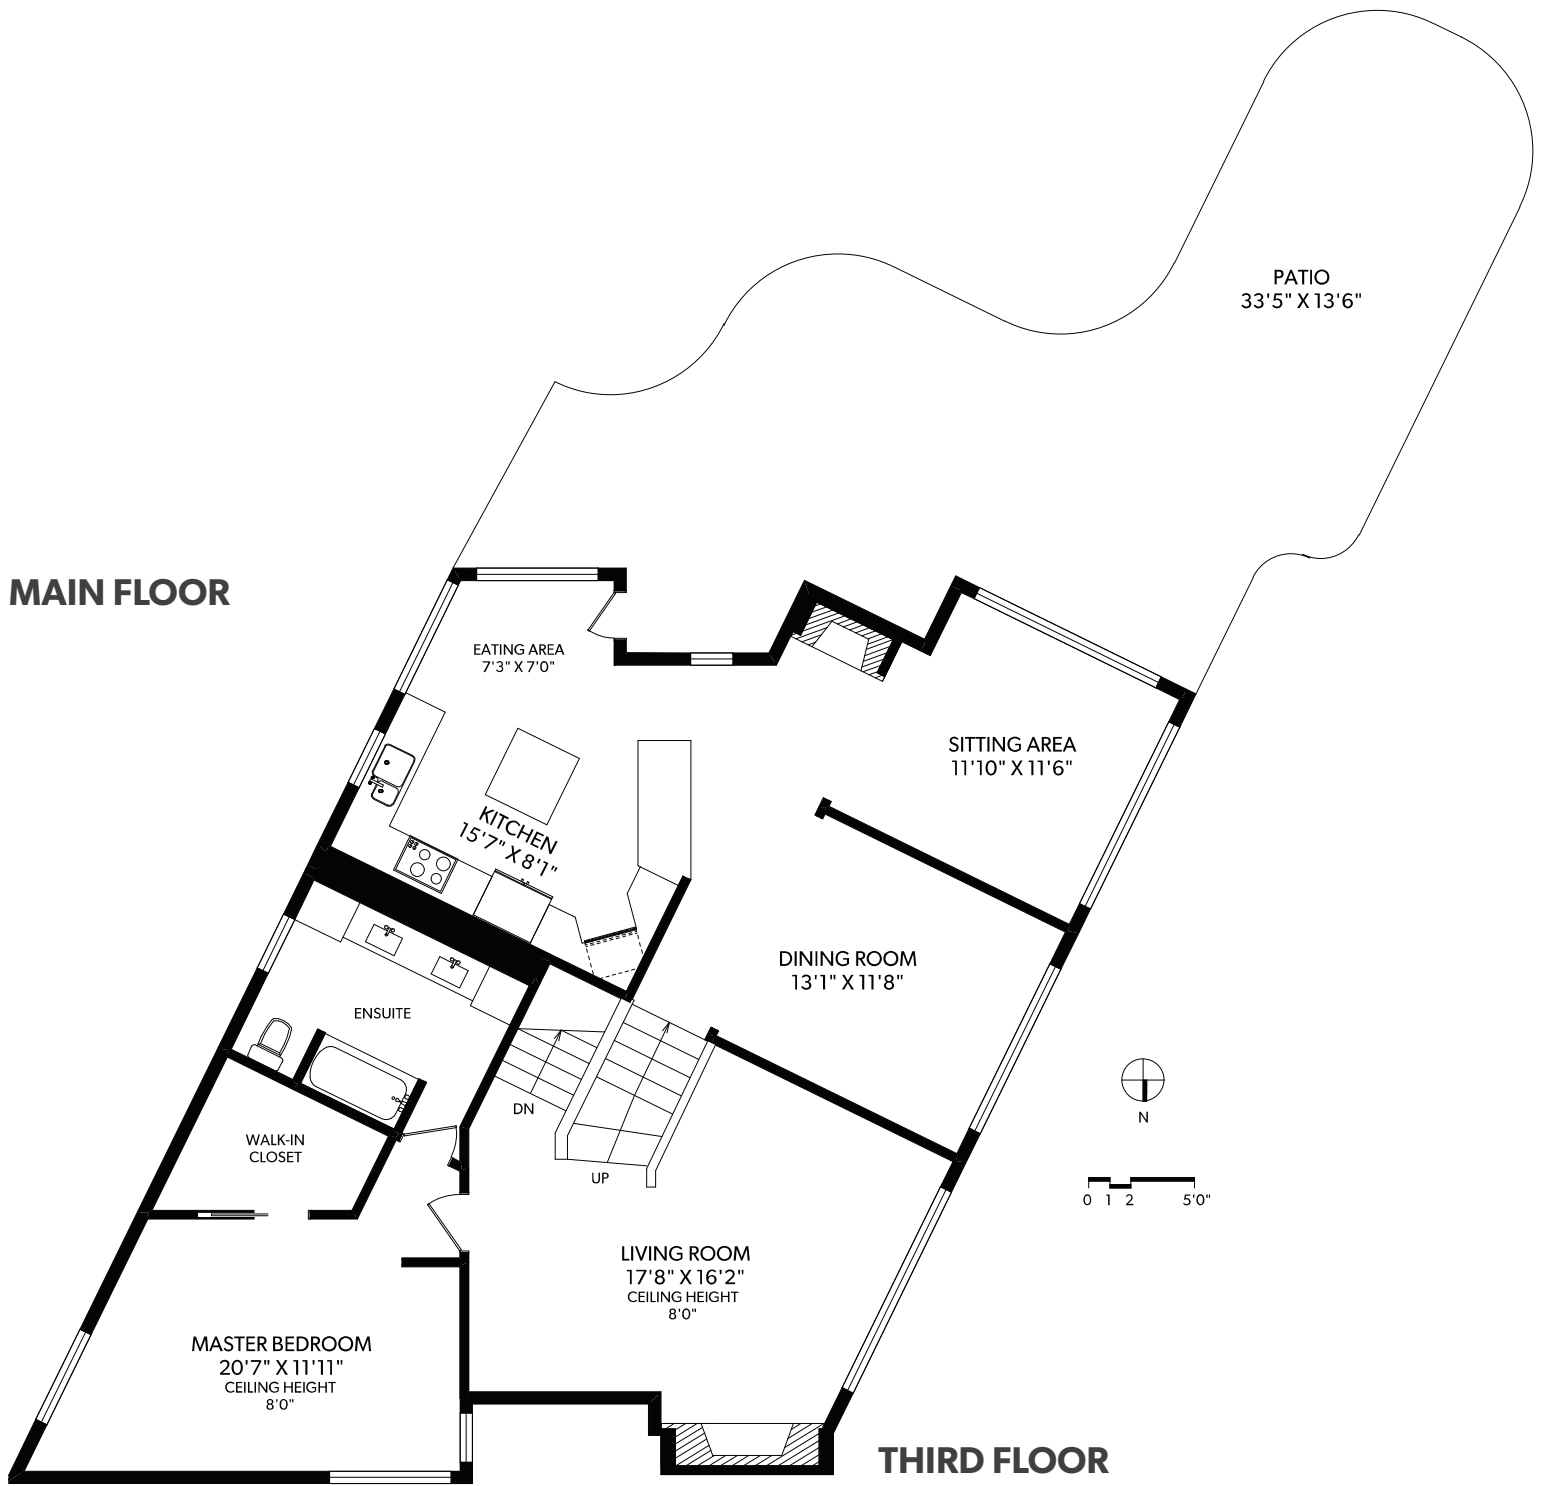

MAIN FLOOR

FLOOR	FINISHED	UNFINISHED	TOTAL	OTHER AREAS
MAIN	699	0	699	GARAGE 326
THIRD	813	0	813	PATIO 768
SECOND	737	0	737	
FIRST	326	0	326	
TOTAL	2575	0	2575	

1965 FAIRFIELD PLACE

DOCUMENT PREPARED FOR THE EXCLUSIVE USE OF
PATRICIA FOSTER

250-388-6998
 ORDERS@REALFOTO.CA

MEASURED 08/26/2019 BY IAN BERTRAM

All information furnished regarding this property is from sources deemed reliable but no warranty or representation is made to the accuracy thereof. Purchaser to verify measurements if important.

SECOND FLOOR

FIRST FLOOR

FLOOR	FINISHED	UNFINISHED	TOTAL	OTHER AREAS
MAIN	699	0	699	GARAGE 326
THIRD	813	0	813	PATIO 768
SECOND	737	0	737	
FIRST	326	0	326	
TOTAL	2575	0	2575	

1965 FAIRFIELD PLACE

DOCUMENT PREPARED FOR THE EXCLUSIVE USE OF