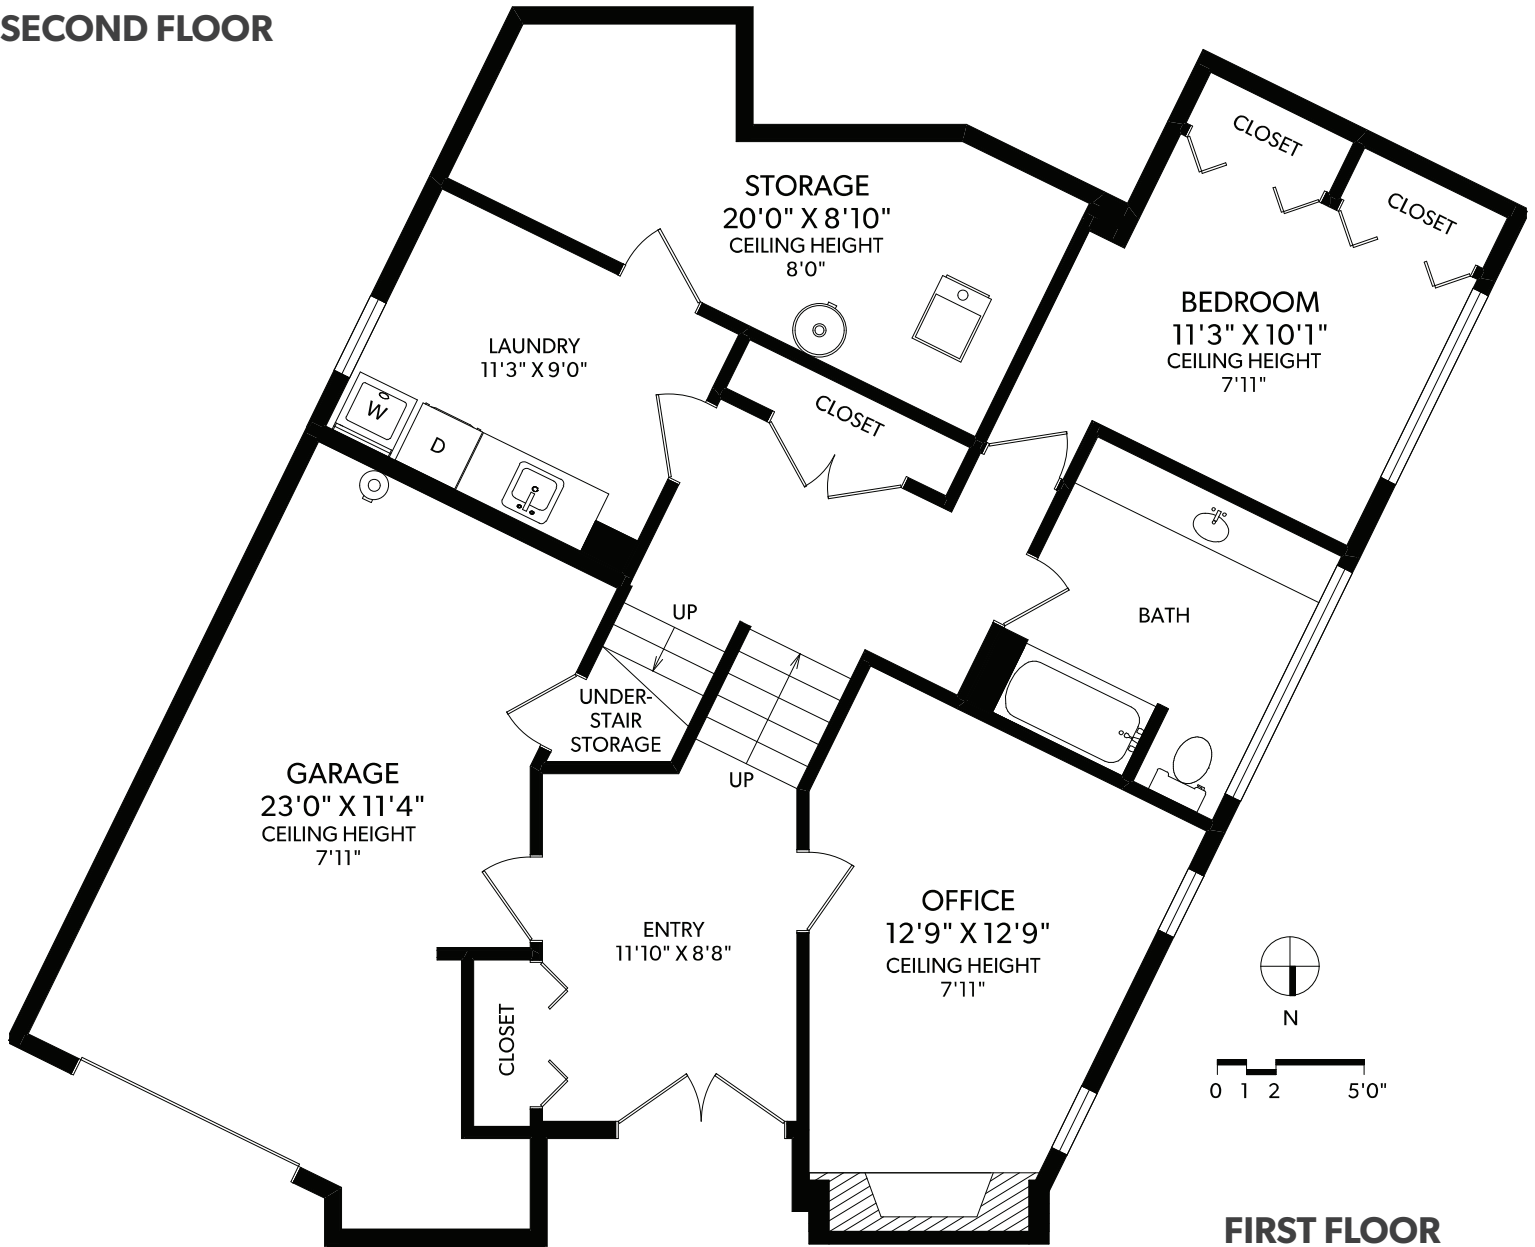

MAIN FLOOR

FLOOR	FINISHED	UNFINISHED	TOTAL	OTHER AREAS
MAIN	699	0	699	GARAGE 326
THIRD	813	0	813	PATIO 768
SECOND	737	0	737	
FIRST	326	0	326	
TOTAL	2575	0	2575	

1965 FAIRFIELD PLACE

DOCUMENT PREPARED FOR THE EXCLUSIVE USE OF
PATRICIA FOSTER

250-388-6998
 ORDERS@REALFOTO.CA

MEASURED 08/26/2019 BY IAN BERTRAM

All information furnished regarding this property is from sources deemed reliable but no warranty or representation is made to the accuracy thereof. Purchaser to verify measurements if important.

SECOND FLOOR

FIRST FLOOR

FLOOR	FINISHED	UNFINISHED	TOTAL	OTHER AREAS
MAIN	699	0	699	GARAGE 326
THIRD	813	0	813	PATIO 768
SECOND	737	0	737	
FIRST	326	0	326	
TOTAL	2575	0	2575	

1965 FAIRFIELD PLACE

DOCUMENT PREPARED FOR THE EXCLUSIVE USE OF