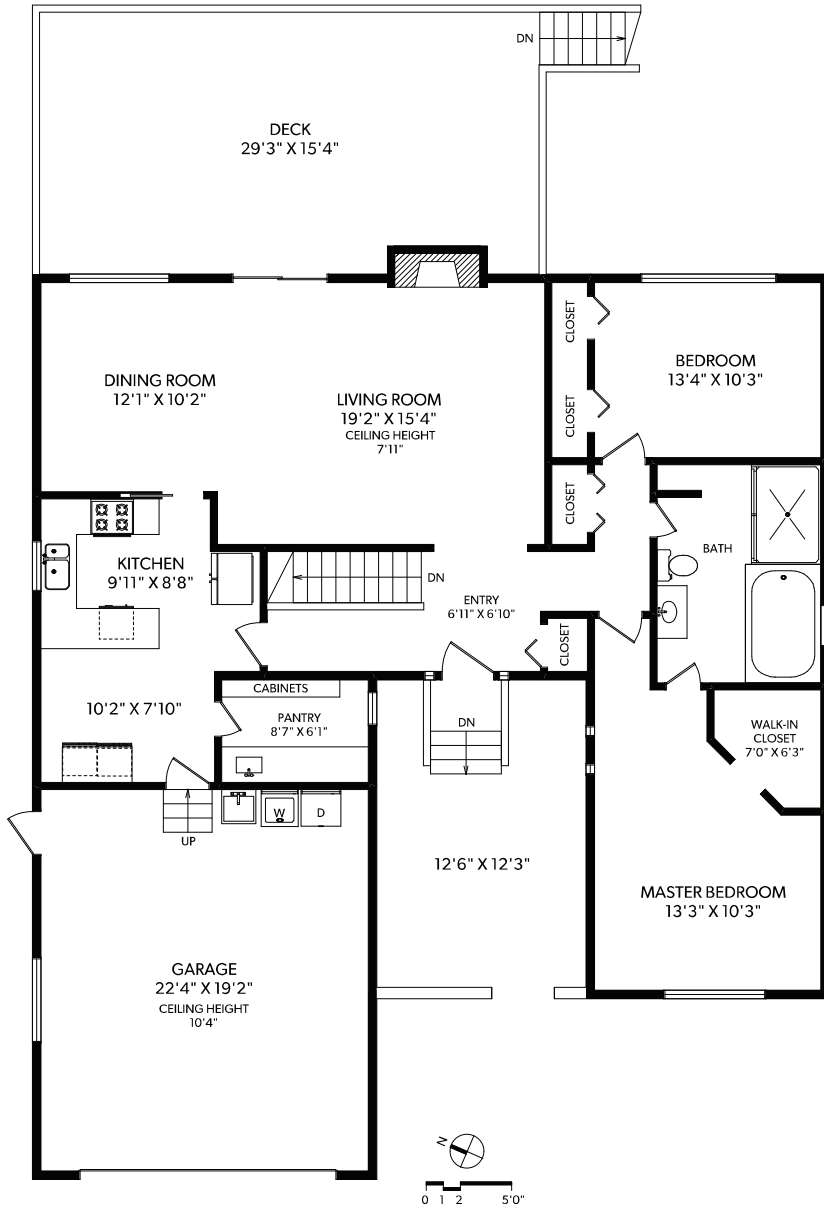

MAIN FLOOR

LOWER FLOOR

FLOOR	FINISHED	UNFINISHED	TOTAL	OTHER AREAS
MAIN	1502	0	1502	ENTRY 235
LOWER	1507	0	1507	PATIO 471
TOTAL	3009	0	3009	UPPER DECK 475 LOWER DECK 943

1015 OGDEN STREET

DOCUMENT PREPARED FOR THE EXCLUSIVE USE OF

TEAM LÉO

250-388-6998
 ORDERS@REALFOTO.CA MEASURED 04/10/2019 BY JUSTIN GREENWOOD

All information furnished regarding this property is from sources deemed reliable but no warranty or representation is made to the accuracy thereof.