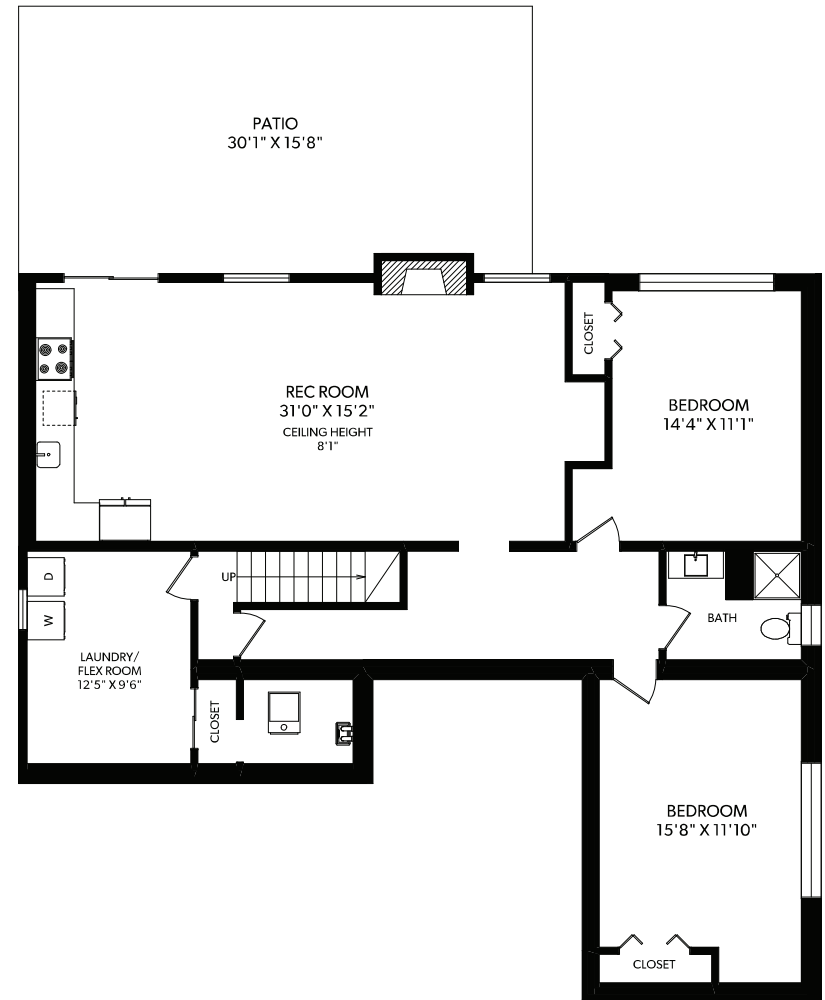

MAIN FLOOR

LOWER FLOOR

FLOOR	FINISHED	UNFINISHED	TOTAL	OTHER AREAS
MAIN	1502	0	1502	ENTRY 235
LOWER	1507	0	1507	PATIO 471
TOTAL	3009	0	3009	UPPER DECK 475 LOWER DECK 943

1015 OGDEN STREET

DOCUMENT PREPARED FOR THE EXCLUSIVE USE OF

TEAM LÉO

250-388-6998
 ORDERS@REALFOTO.CA MEASURED 04/10/2019 BY JUSTIN GREENWOOD

All information furnished regarding this property is from sources deemed reliable but no warranty or representation is made to the accuracy thereof.