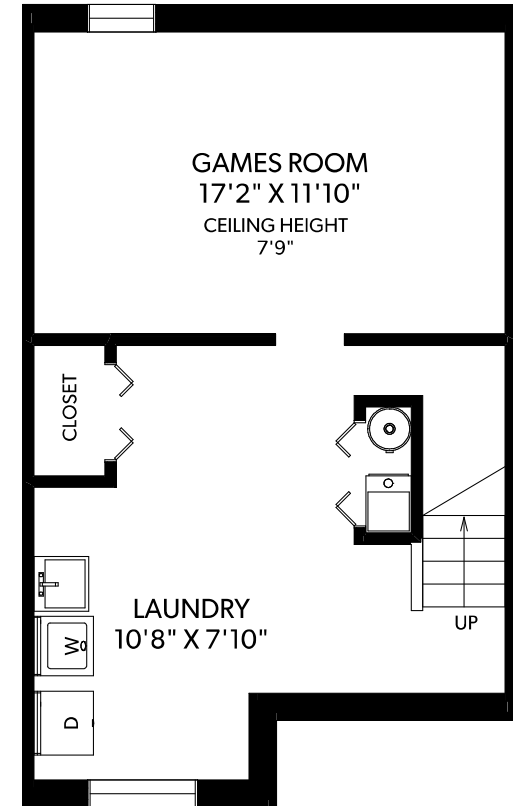

UPPER FLOOR

MAIN FLOOR

LOWER FLOOR

FLOOR	FINISHED	UNFINISHED	TOTAL
MAIN	500	0	500
UPPER	527	0	527
LOWER	499	0	499
TOTAL	1526	0	1526

OTHER AREAS			
PATIO	249		

REAL FOTO
6-300 DECAIRE STREET
 DOCUMENT PREPARED FOR THE EXCLUSIVE USE OF
TEAM LÉO

250-388-6998
 ORDERS@REALFOTO.CA MEASURED 08/13/2018 BY JUSTIN GREENWOOD

All information furnished regarding this property is from sources deemed reliable but no warranty or representation is made to the accuracy thereof.