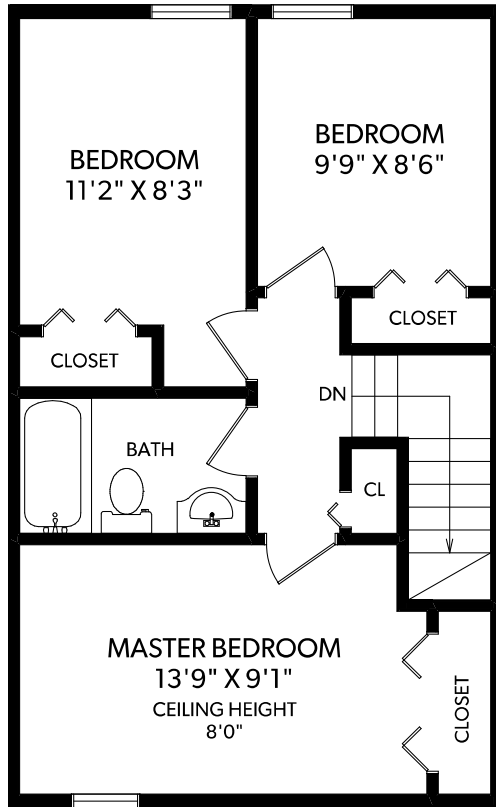

UPPER FLOOR

MAIN FLOOR

LOWER FLOOR

FLOOR	FINISHED	UNFINISHED	TOTAL
MAIN	500	0	500
UPPER	527	0	527
LOWER	499	0	499
TOTAL	1526	0	1526

OTHER AREAS			
PATIO	249		

REAL FOTO
6-300 DECAIRE STREET
 DOCUMENT PREPARED FOR THE EXCLUSIVE USE OF
TEAM LÉO

250-388-6998
 ORDERS@REALFOTO.CA MEASURED 08/13/2018 BY JUSTIN GREENWOOD

All information furnished regarding this property is from sources deemed reliable but no warranty or representation is made to the accuracy thereof.