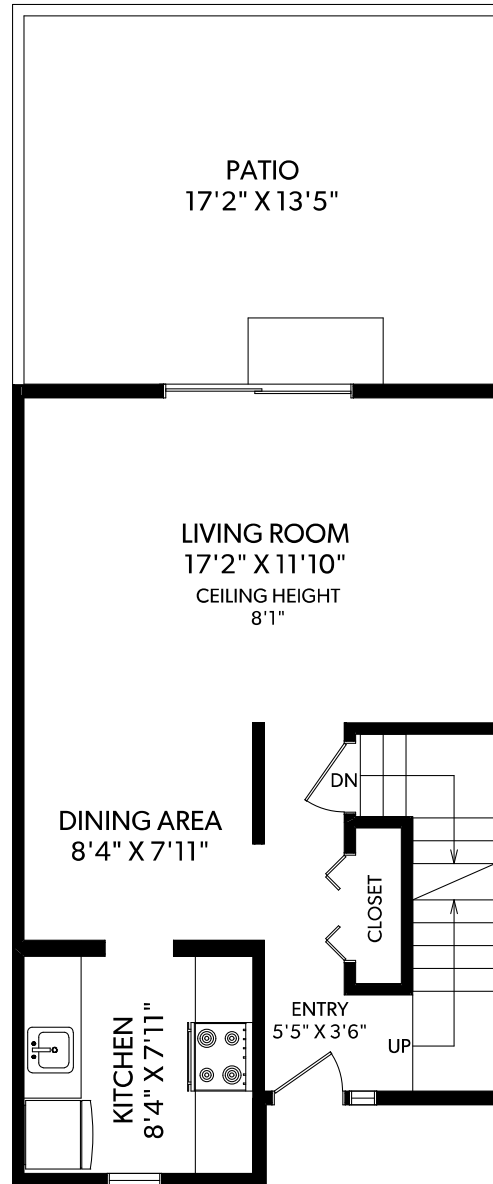

UPPER FLOOR

MAIN FLOOR

LOWER FLOOR

FLOOR	FINISHED	UNFINISHED	TOTAL
MAIN	500	0	500
UPPER	527	0	527
LOWER	499	0	499
TOTAL	1526	0	1526

OTHER AREAS			
PATIO	249		

REAL FOTO
6-300 DECAIRE STREET
 DOCUMENT PREPARED FOR THE EXCLUSIVE USE OF
TEAM LÉO

250-388-6998
 ORDERS@REALFOTO.CA MEASURED 08/13/2018 BY JUSTIN GREENWOOD

All information furnished regarding this property is from sources deemed reliable but no warranty or representation is made to the accuracy thereof.