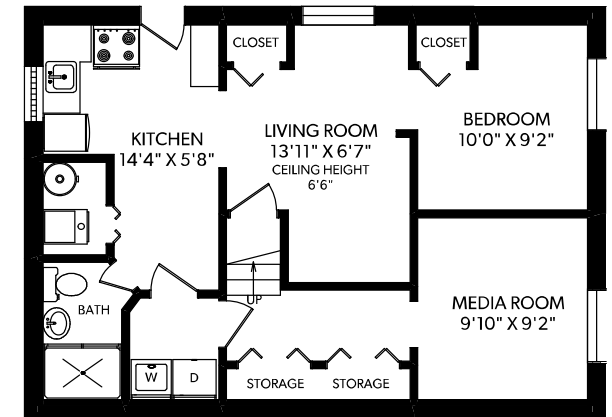

UPPER FLOOR

MAIN FLOOR

LOWER FLOOR

FLOOR	FINISHED	UNFINISHED	TOTAL	OTHER AREAS
MAIN	905	0	905	DECK 532
UPPER	697	0	697	
LOWER	699	0	699	
TOTAL	2301	0	2301	

3240 WEST 36TH AVENUE

DOCUMENT PREPARED FOR THE EXCLUSIVE USE OF

WAYNE RYAN

1-866-388-6998

ORDERS@REALFOTO.CA

MEASURED 03/09/2018 BY JUSTIN GREENWOOD

All information furnished regarding this property is from sources deemed reliable but no warranty or representation is made to the accuracy thereof.