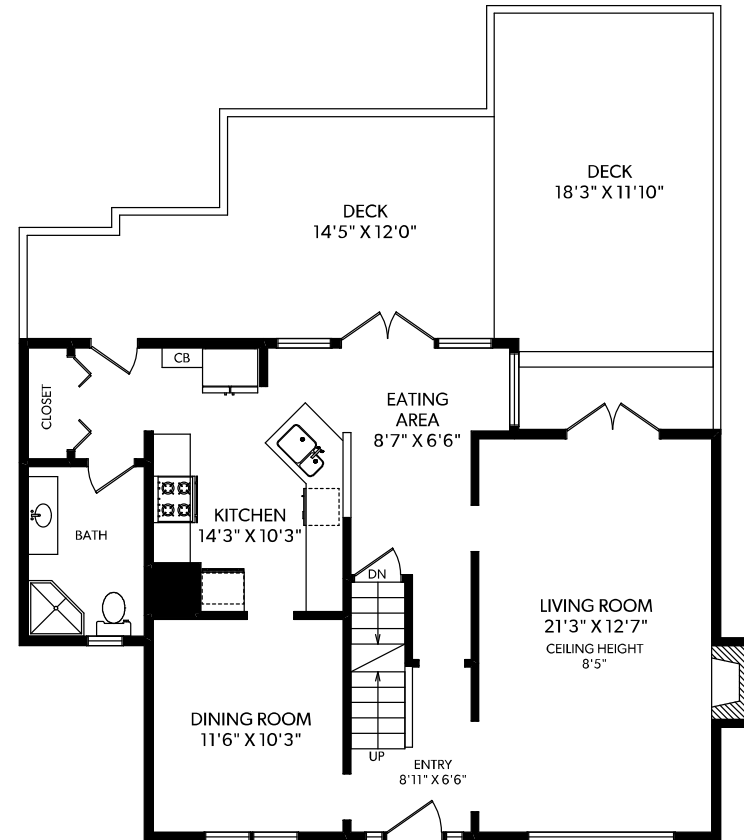

UPPER FLOOR

MAIN FLOOR

LOWER FLOOR

FLOOR	FINISHED	UNFINISHED	TOTAL	OTHER AREAS
MAIN	905	0	905	DECK 532
UPPER	697	0	697	
LOWER	699	0	699	
TOTAL	2301	0	2301	

3240 WEST 36TH AVENUE

DOCUMENT PREPARED FOR THE EXCLUSIVE USE OF

WAYNE RYAN

1-866-388-6998

ORDERS@REALFOTO.CA

MEASURED 03/09/2018 BY JUSTIN GREENWOOD

All information furnished regarding this property is from sources deemed reliable but no warranty or representation is made to the accuracy thereof.