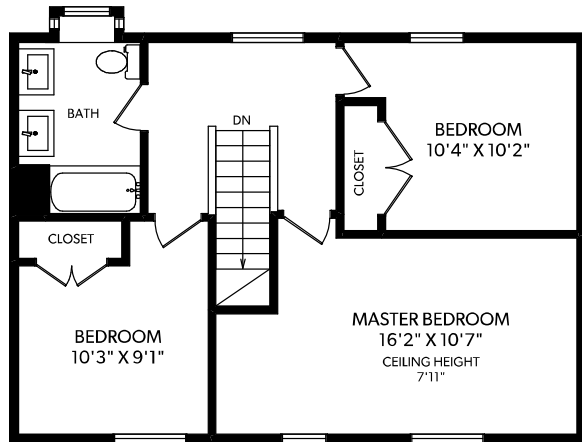

UPPER FLOOR

MAIN FLOOR

LOWER FLOOR

FLOOR	FINISHED	UNFINISHED	TOTAL	OTHER AREAS
MAIN	905	0	905	DECK 532
UPPER	697	0	697	
LOWER	699	0	699	
TOTAL	2301	0	2301	

3240 WEST 36TH AVENUE

DOCUMENT PREPARED FOR THE EXCLUSIVE USE OF

WAYNE RYAN

1-866-388-6998

ORDERS@REALFOTO.CA

MEASURED 03/09/2018 BY JUSTIN GREENWOOD

All information furnished regarding this property is from sources deemed reliable but no warranty or representation is made to the accuracy thereof.