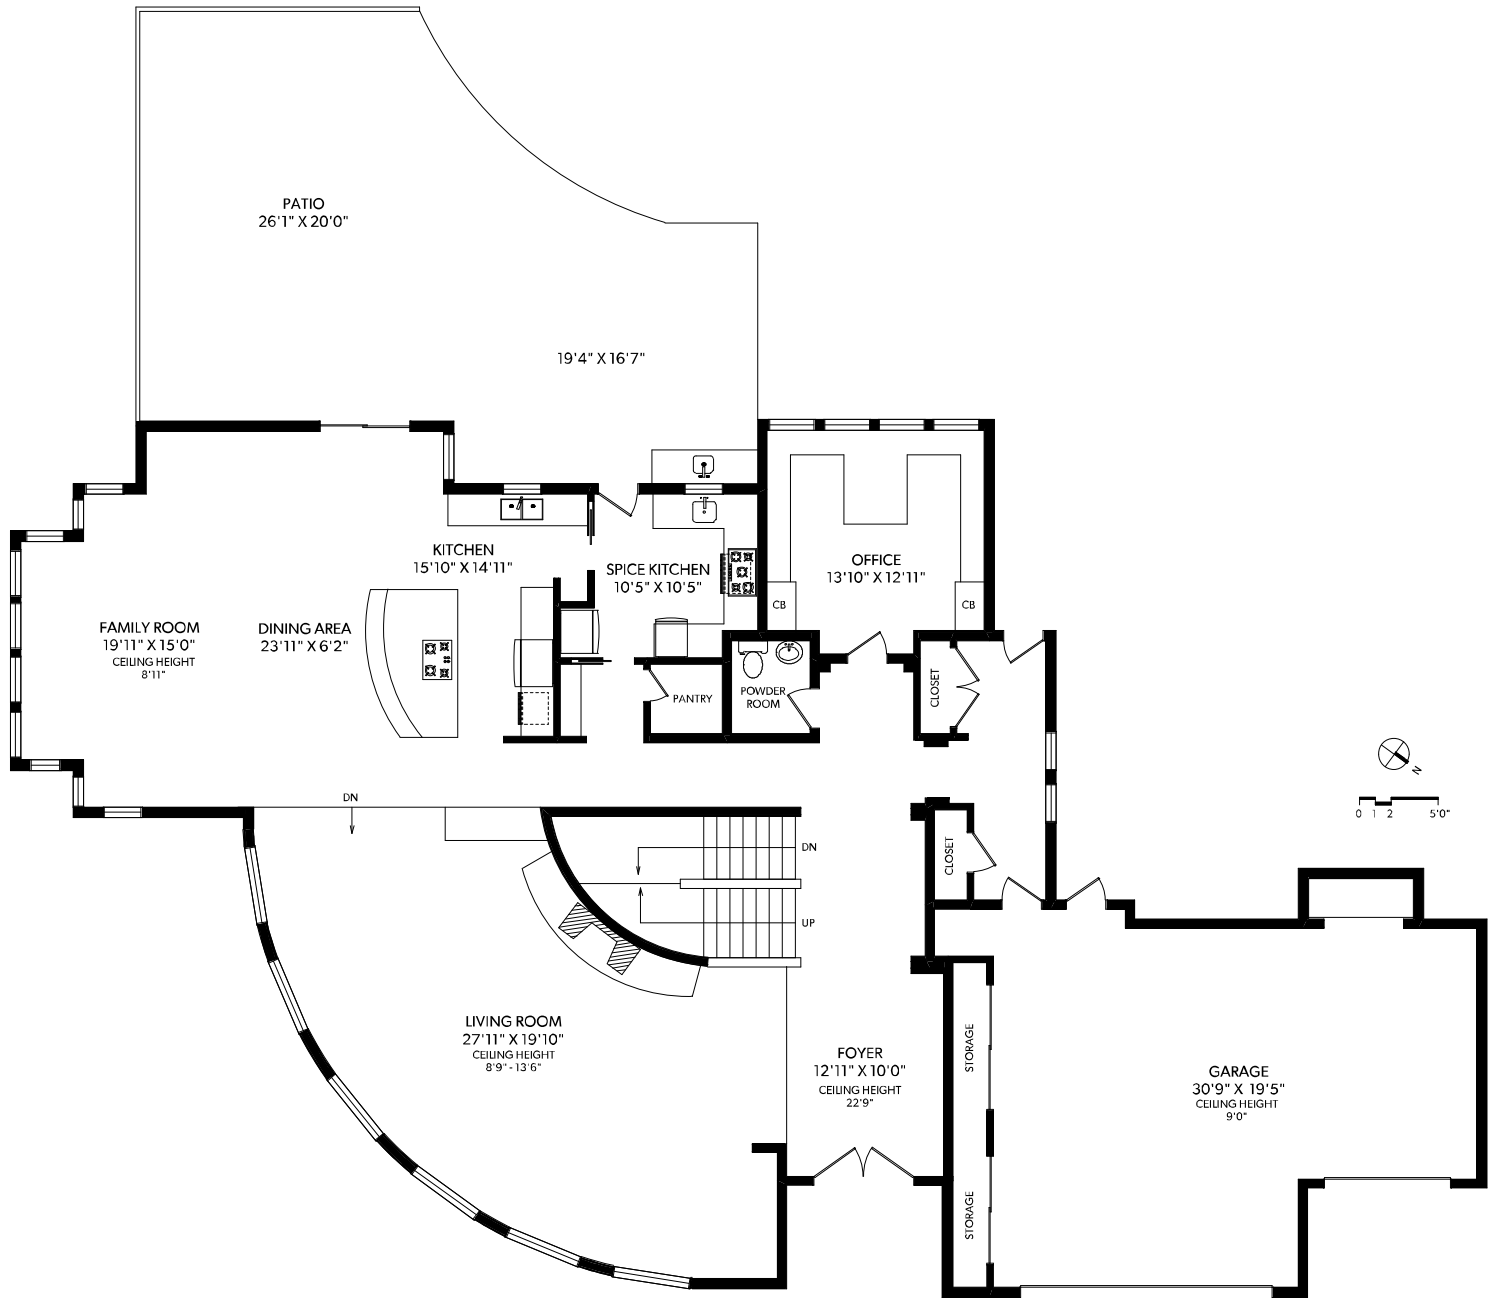

MAIN FLOOR

FLOOR	FINISHED	UNFINISHED	TOTAL	OTHER AREAS	
MAIN	2618	0	2618	GARAGE	784
UPPER	2083	0	2083	BALCONY	137
LOWER	2476	0	2476	PATIO	895
TOTAL	7177	0	7177		

2609 FOLKESTONE WAY
 DOCUMENT PREPARED FOR THE EXCLUSIVE USE OF
JENNY XU

1-866-388-6998
 ORDERS@REALFOTO.CA MEASURED 05/09/2017 BY JUSTIN GREENWOOD

All information furnished regarding this property is from sources deemed reliable but no warranty or representation is made to the accuracy thereof.

WestCoast Realty™
 You've found a home

UPPER FLOOR

FLOOR	FINISHED	UNFINISHED	TOTAL	OTHER AREAS
MAIN	2618	0	2618	GARAGE 784
UPPER	2083	0	2083	BALCONY 137
LOWER	2476	0	2476	PATIO 895
TOTAL	7177	0	7177	

2609 FOLKESTONE WAY
 DOCUMENT PREPARED FOR THE EXCLUSIVE USE OF
JENNY XU