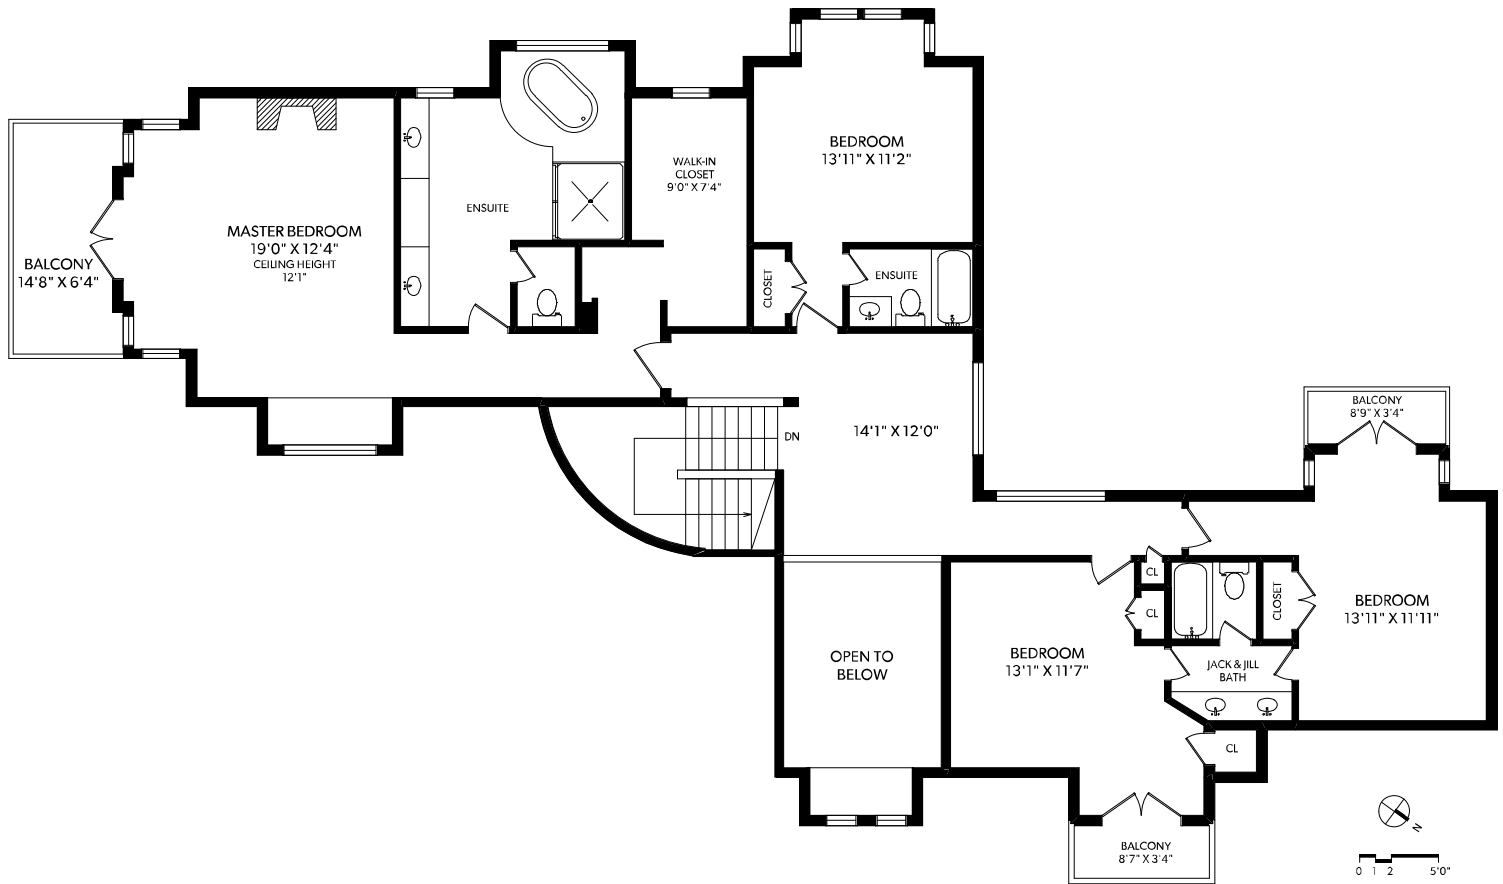

MAIN FLOOR

FLOOR	FINISHED	UNFINISHED	TOTAL	OTHER AREAS	
MAIN	2618	0	2618	GARAGE	784
UPPER	2083	0	2083	BALCONY	137
LOWER	2476	0	2476	PATIO	895
TOTAL	7177	0	7177		

2609 FOLKESTONE WAY
 DOCUMENT PREPARED FOR THE EXCLUSIVE USE OF
JENNY XU

1-866-388-6998
 ORDERS@REALFOTO.CA MEASURED 05/09/2017 BY JUSTIN GREENWOOD

All information furnished regarding this property is from sources deemed reliable but no warranty or representation is made to the accuracy thereof.

WestCoast Realty™
 You've found a home

UPPER FLOOR

FLOOR	FINISHED	UNFINISHED	TOTAL	OTHER AREAS
MAIN	2618	0	2618	GARAGE 784
UPPER	2083	0	2083	BALCONY 137
LOWER	2476	0	2476	PATIO 895
TOTAL	7177	0	7177	

2609 FOLKESTONE WAY
 DOCUMENT PREPARED FOR THE EXCLUSIVE USE OF
JENNY XU