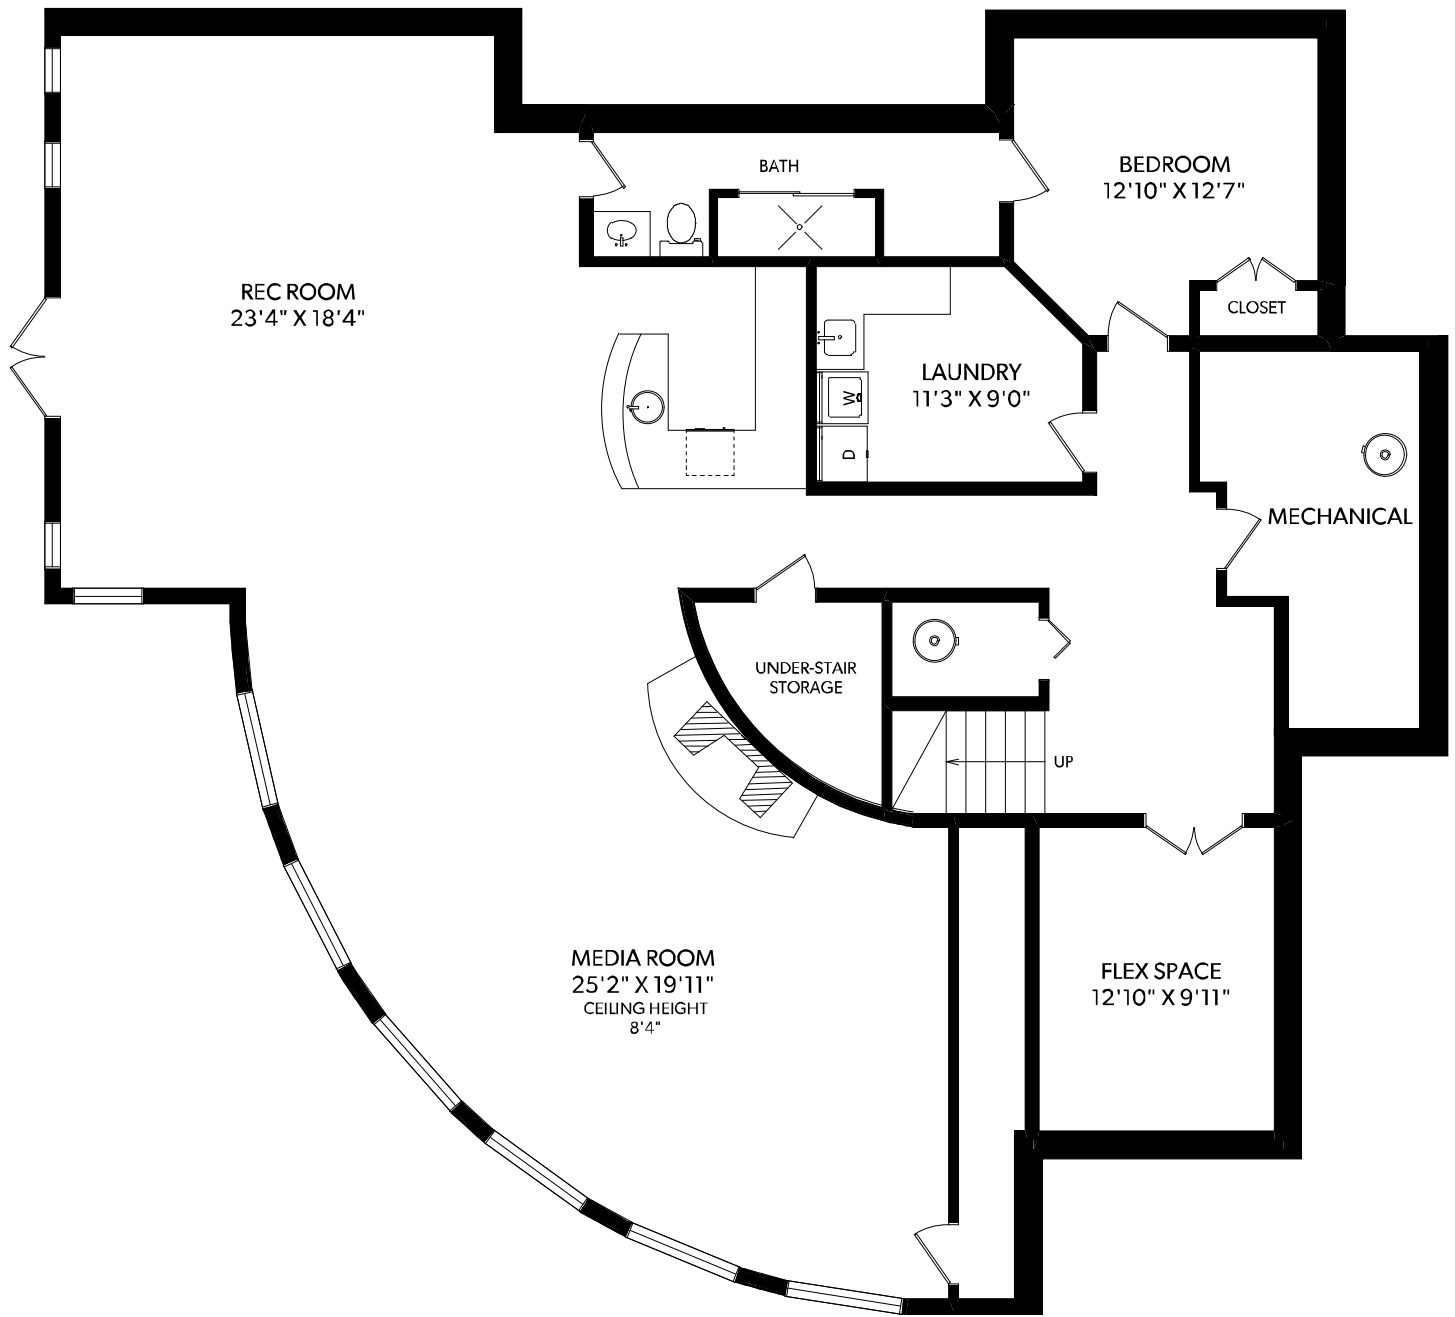

MAIN FLOOR

FLOOR	FINISHED	UNFINISHED	TOTAL	OTHER AREAS	
MAIN	2618	0	2618	GARAGE	784
UPPER	2083	0	2083	BALCONY	137
LOWER	2476	0	2476	PATIO	895
TOTAL	7177	0	7177		

2609 FOLKESTONE WAY
 DOCUMENT PREPARED FOR THE EXCLUSIVE USE OF
JENNY XU

WestCoast Realty™
 You've found a home

UPPER FLOOR

FLOOR	FINISHED	UNFINISHED	TOTAL	OTHER AREAS
MAIN	2618	0	2618	GARAGE 784
UPPER	2083	0	2083	BALCONY 137
LOWER	2476	0	2476	PATIO 895
TOTAL	7177	0	7177	

2609 FOLKESTONE WAY
 DOCUMENT PREPARED FOR THE EXCLUSIVE USE OF
JENNY XU

1-866-388-6998
 ORDERS@REALFOTO.CA MEASURED 05/09/2017 BY JUSTIN GREENWOOD

All information furnished regarding this property is from sources deemed reliable but no warranty or representation is made to the accuracy thereof.

WestCoast Realty™
 You've found a home

LOWER FLOOR

FLOOR	FINISHED	UNFINISHED	TOTAL	OTHER AREAS	
MAIN	2618	0	2618	GARAGE	784
UPPER	2083	0	2083	BALCONY	137
LOWER	2476	0	2476	PATIO	895
TOTAL	7177	0	7177		

2609 FOLKESTONE WAY