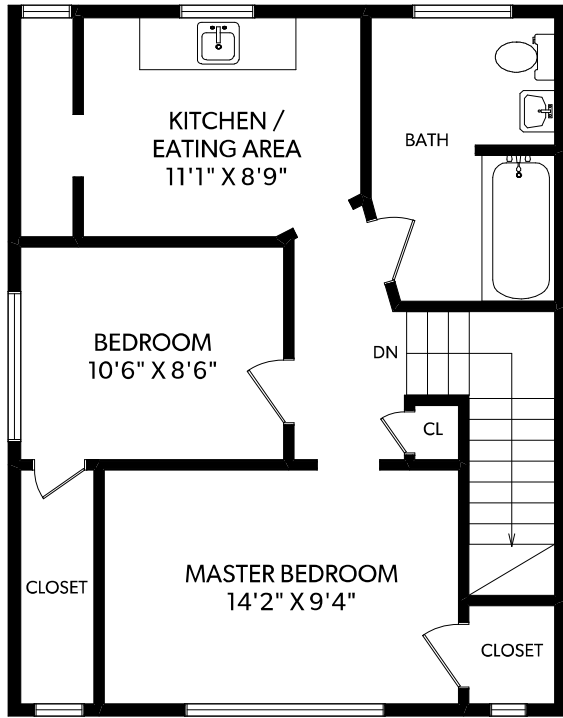

## UPPER FLOOR

## MAIN FLOOR

## LOWER FLOOR

FLOOR	FINISHED	UNFINISHED	TOTAL
MAIN	946	0	946
UPPER	635	0	635
LOWER	942	0	942
<b>TOTAL</b>	<b>2523</b>	<b>0</b>	<b>2523</b>

OTHER AREAS	
DECK	103

**REAL FOTO** **1058 EAST 13TH AVENUE**  
 DOCUMENT PREPARED FOR THE EXCLUSIVE USE OF  
**JEFF BENNA**