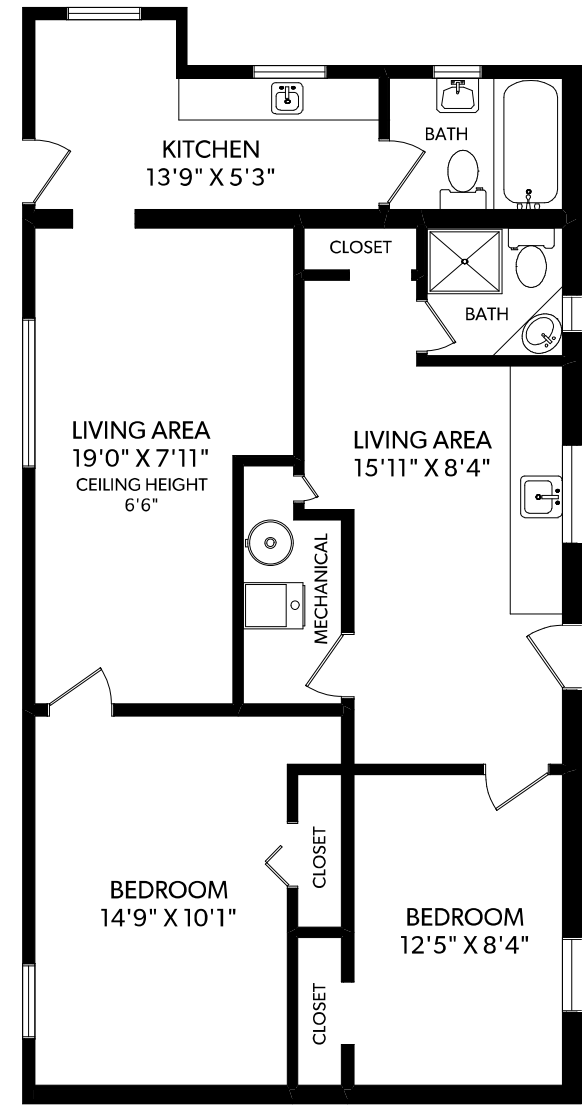

## UPPER FLOOR

## MAIN FLOOR

## LOWER FLOOR

FLOOR	FINISHED	UNFINISHED	TOTAL
MAIN	946	0	946
UPPER	635	0	635
LOWER	942	0	942
<b>TOTAL</b>	<b>2523</b>	<b>0</b>	<b>2523</b>

OTHER AREAS	
DECK	103

**REAL FOTO** **1058 EAST 13TH AVENUE**  
 DOCUMENT PREPARED FOR THE EXCLUSIVE USE OF  
**JEFF BENNA**