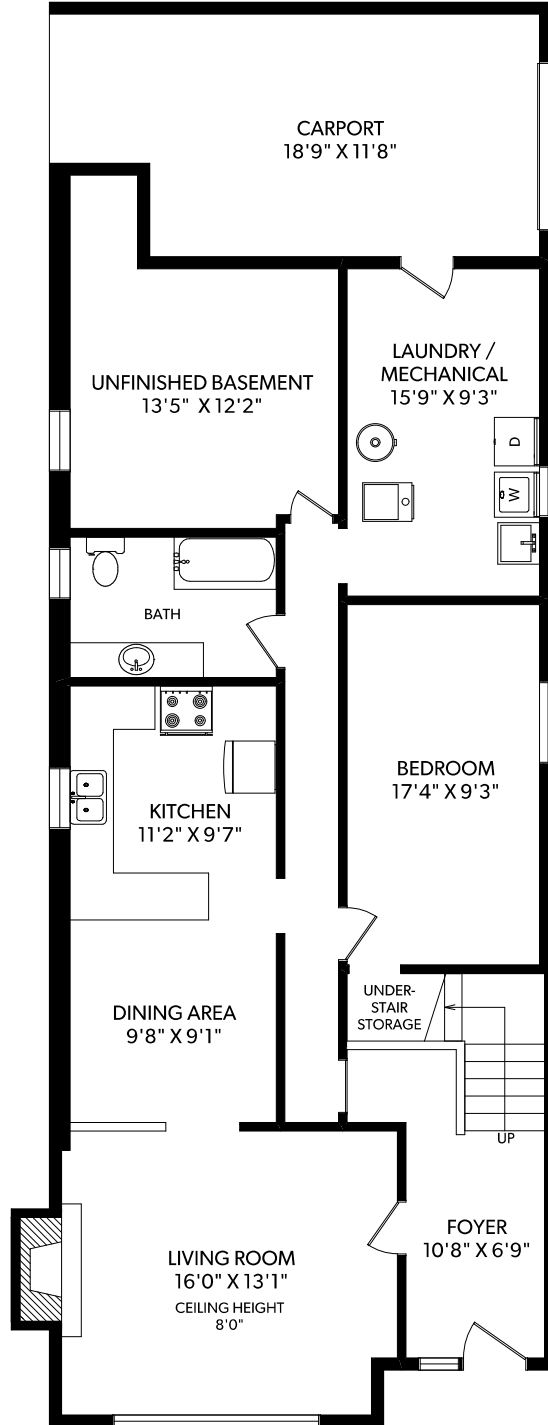

MAIN FLOOR

LOWER FLOOR

FLOOR	FINISHED	UNFINISHED	TOTAL
MAIN	1459	0	1459
LOWER	1173	202	1375
TOTAL	2632	202	2834

OTHER AREAS	
DECK	227
BALCONY	98
CARPORT	276

4133 ST GEORGE STREET

DOCUMENT PREPARED FOR THE EXCLUSIVE USE OF

JEFF BENNA

1-866-388-6998
ORDERS@REALFOTO.CA

MEASURED 10/21/2016 BY JUSTIN GREENWOOD

All information furnished regarding this property is from sources deemed reliable but no warranty or representation is made to the accuracy thereof.