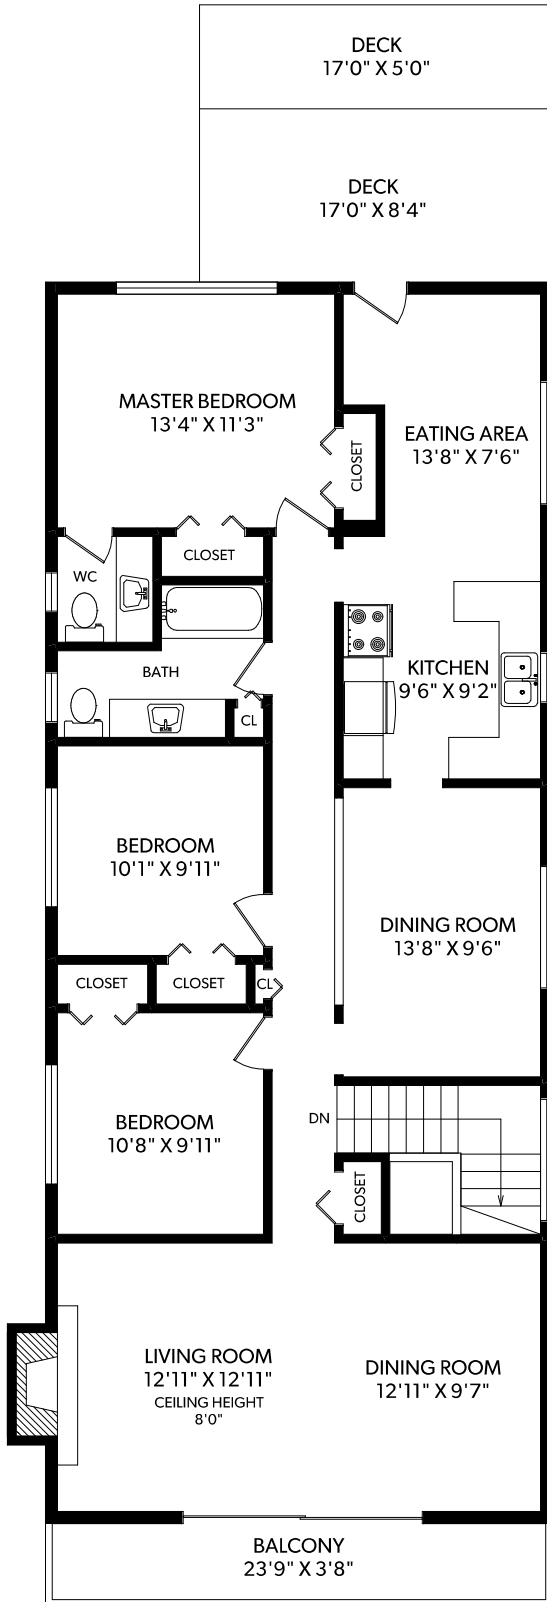

MAIN FLOOR

LOWER FLOOR

FLOOR	FINISHED	UNFINISHED	TOTAL
MAIN	1459	0	1459
LOWER	1173	202	1375
TOTAL	2632	202	2834

OTHER AREAS	
DECK	227
BALCONY	98
CARPORT	276

4133 ST GEORGE STREET

DOCUMENT PREPARED FOR THE EXCLUSIVE USE OF

JEFF BENNA

1-866-388-6998
ORDERS@REALFOTO.CA

MEASURED 10/21/2016 BY JUSTIN GREENWOOD

All information furnished regarding this property is from sources deemed reliable but no warranty or representation is made to the accuracy thereof.