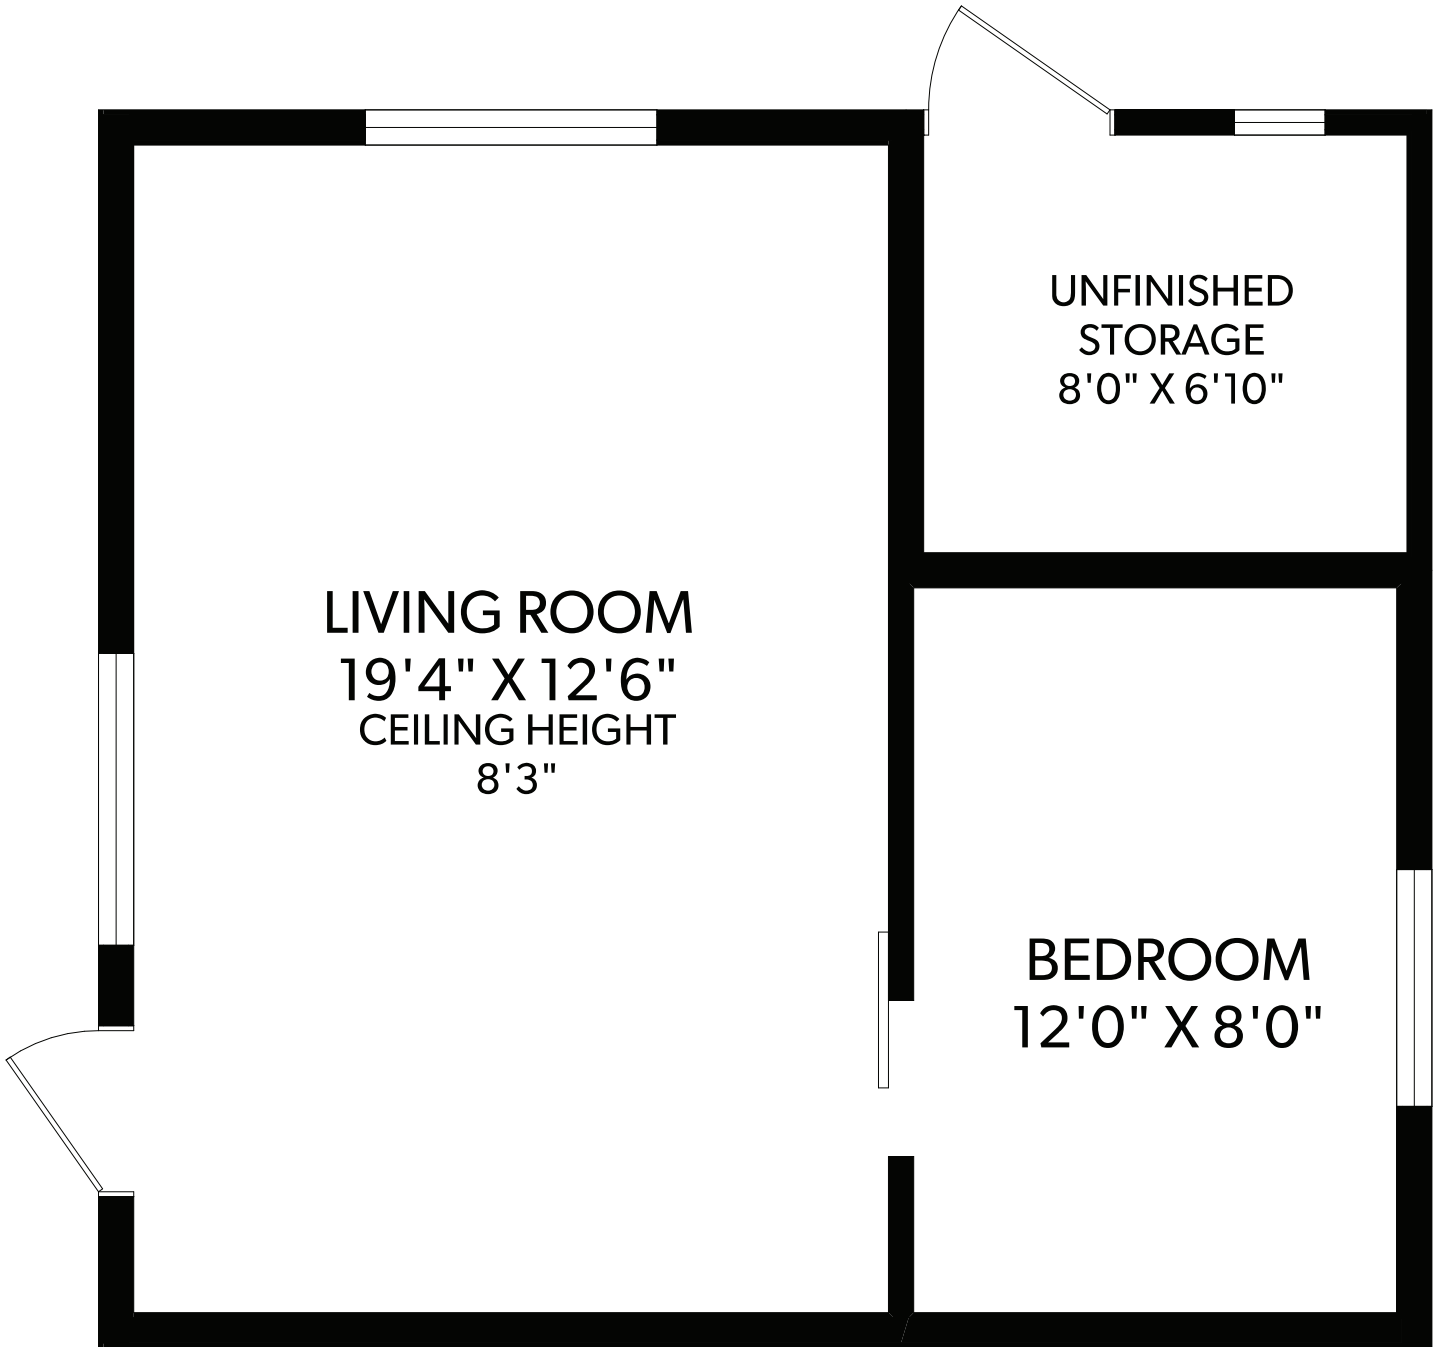

MAIN FLOOR

FLOOR	FINISHED	UNFINISHED	TOTAL	OTHER AREAS
MAIN	842	0	842	DECK 201
STUDIO	391	62	453	
TOTAL	1233	62	1295	

2727 SCOTT STREET
 DOCUMENT PREPARED FOR THE EXCLUSIVE USE OF
TARA PANKHURST

250-388-6998
 ORDERS@REALFOTO.CA

MEASURED 07/17/2020 BY CLAY OVINCE

All information furnished regarding this property is from sources deemed reliable but no warranty or representation is made to the accuracy thereof. Purchaser to verify measurements if important.

STUDIO

FLOOR	FINISHED	UNFINISHED	TOTAL	OTHER AREAS
MAIN	842	0	842	DECK 201
STUDIO	391	62	453	
TOTAL	1233	62	1295	

REAL FOTO
 250-388-6998
 ORDERS@REALFOTO.CA

2727 SCOTT STREET
 DOCUMENT PREPARED FOR THE EXCLUSIVE USE OF
TARA PANKHURST
 MEASURED 07/17/2020 BY CLAY OVINGE