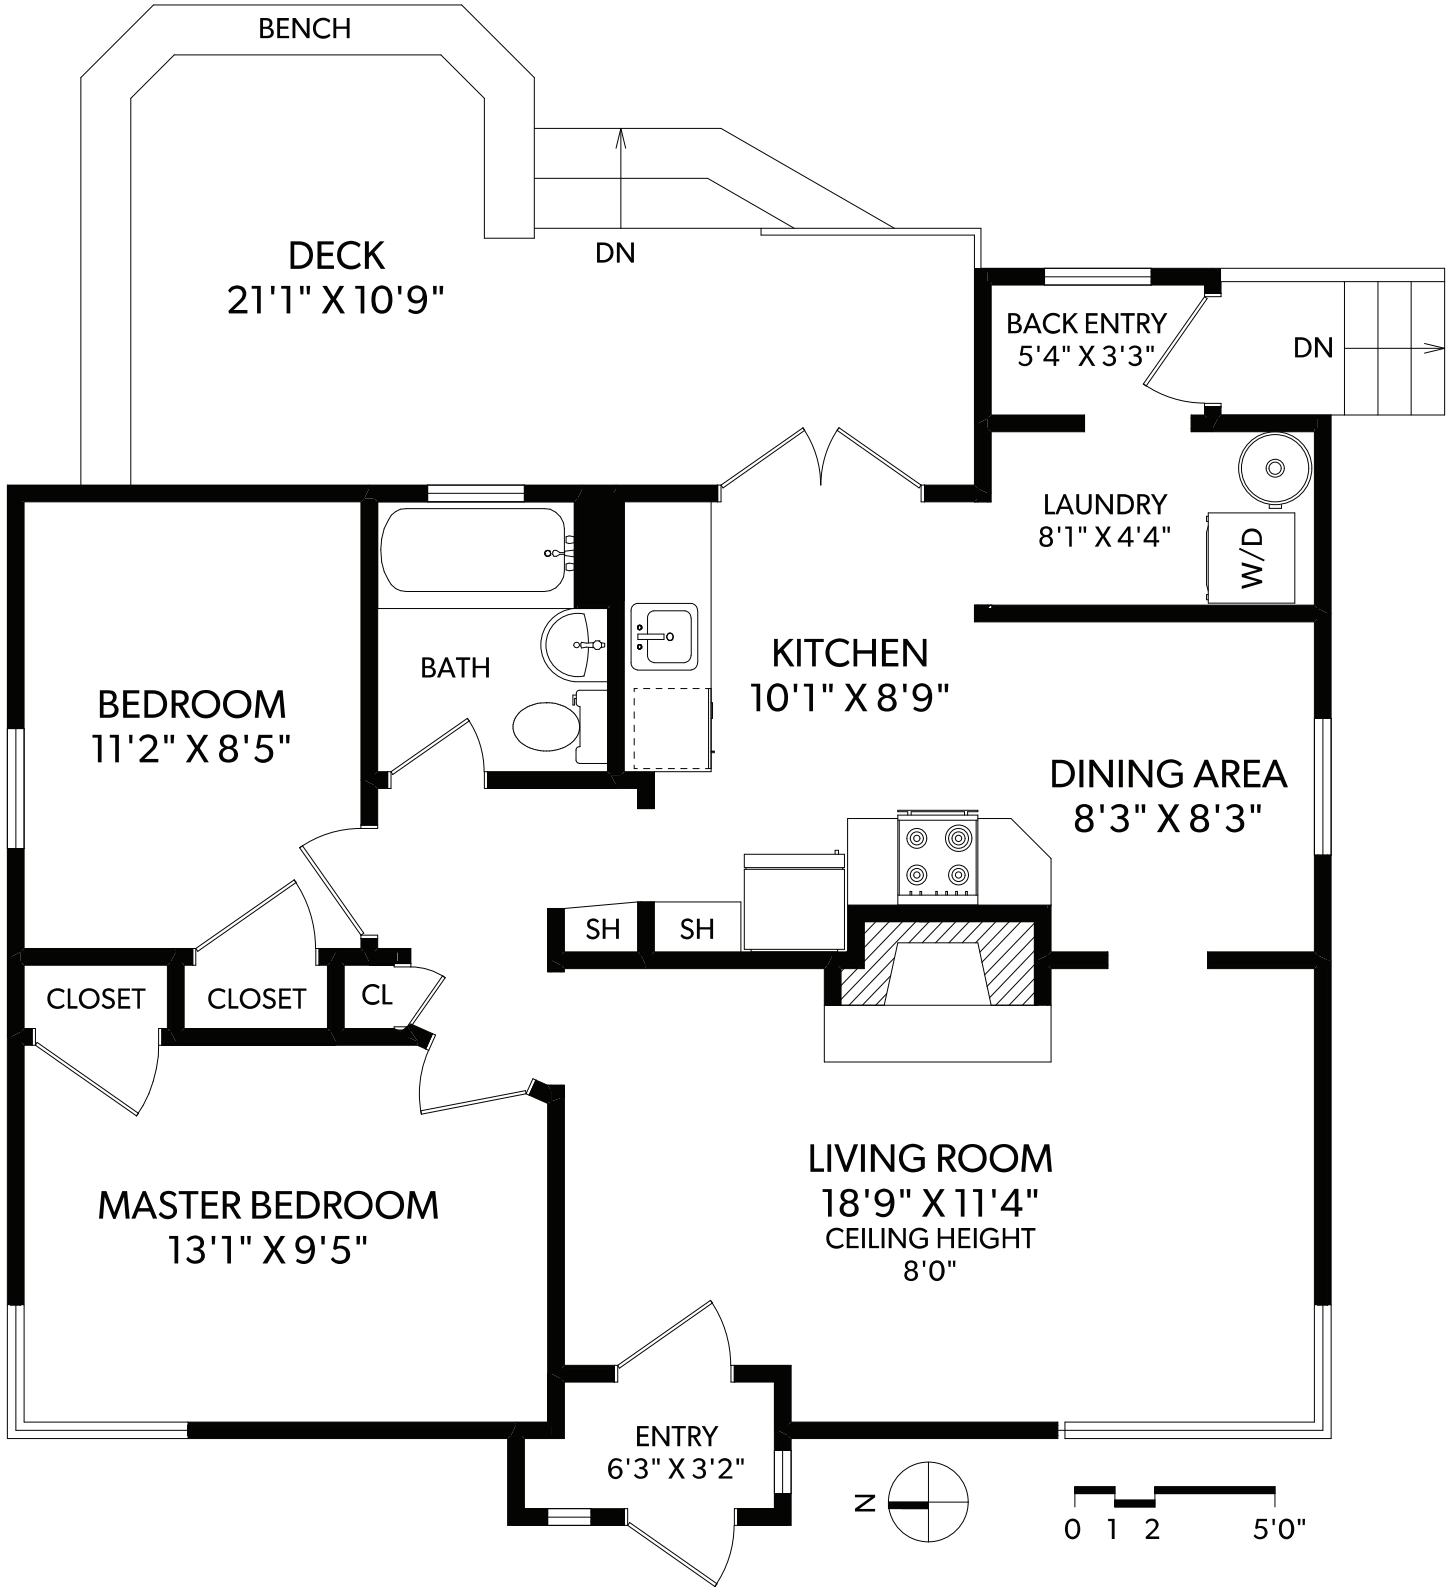

MAIN FLOOR

FLOOR	FINISHED	UNFINISHED	TOTAL	OTHER AREAS
MAIN	842	0	842	DECK 201
STUDIO	391	62	453	
TOTAL	1233	62	1295	

2727 SCOTT STREET
 DOCUMENT PREPARED FOR THE EXCLUSIVE USE OF
TARA PANKHURST

250-388-6998
 ORDERS@REALFOTO.CA

MEASURED 07/17/2020 BY CLAY OVINCE

All information furnished regarding this property is from sources deemed reliable but no warranty or representation is made to the accuracy thereof. Purchaser to verify measurements if important.

STUDIO

FLOOR	FINISHED	UNFINISHED	TOTAL	OTHER AREAS
MAIN	842	0	842	DECK 201
STUDIO	391	62	453	
TOTAL	1233	62	1295	

REAL FOTO
 250-388-6998
 ORDERS@REALFOTO.CA

2727 SCOTT STREET
 DOCUMENT PREPARED FOR THE EXCLUSIVE USE OF
TARA PANKHURST
 MEASURED 07/17/2020 BY CLAY OVINGE