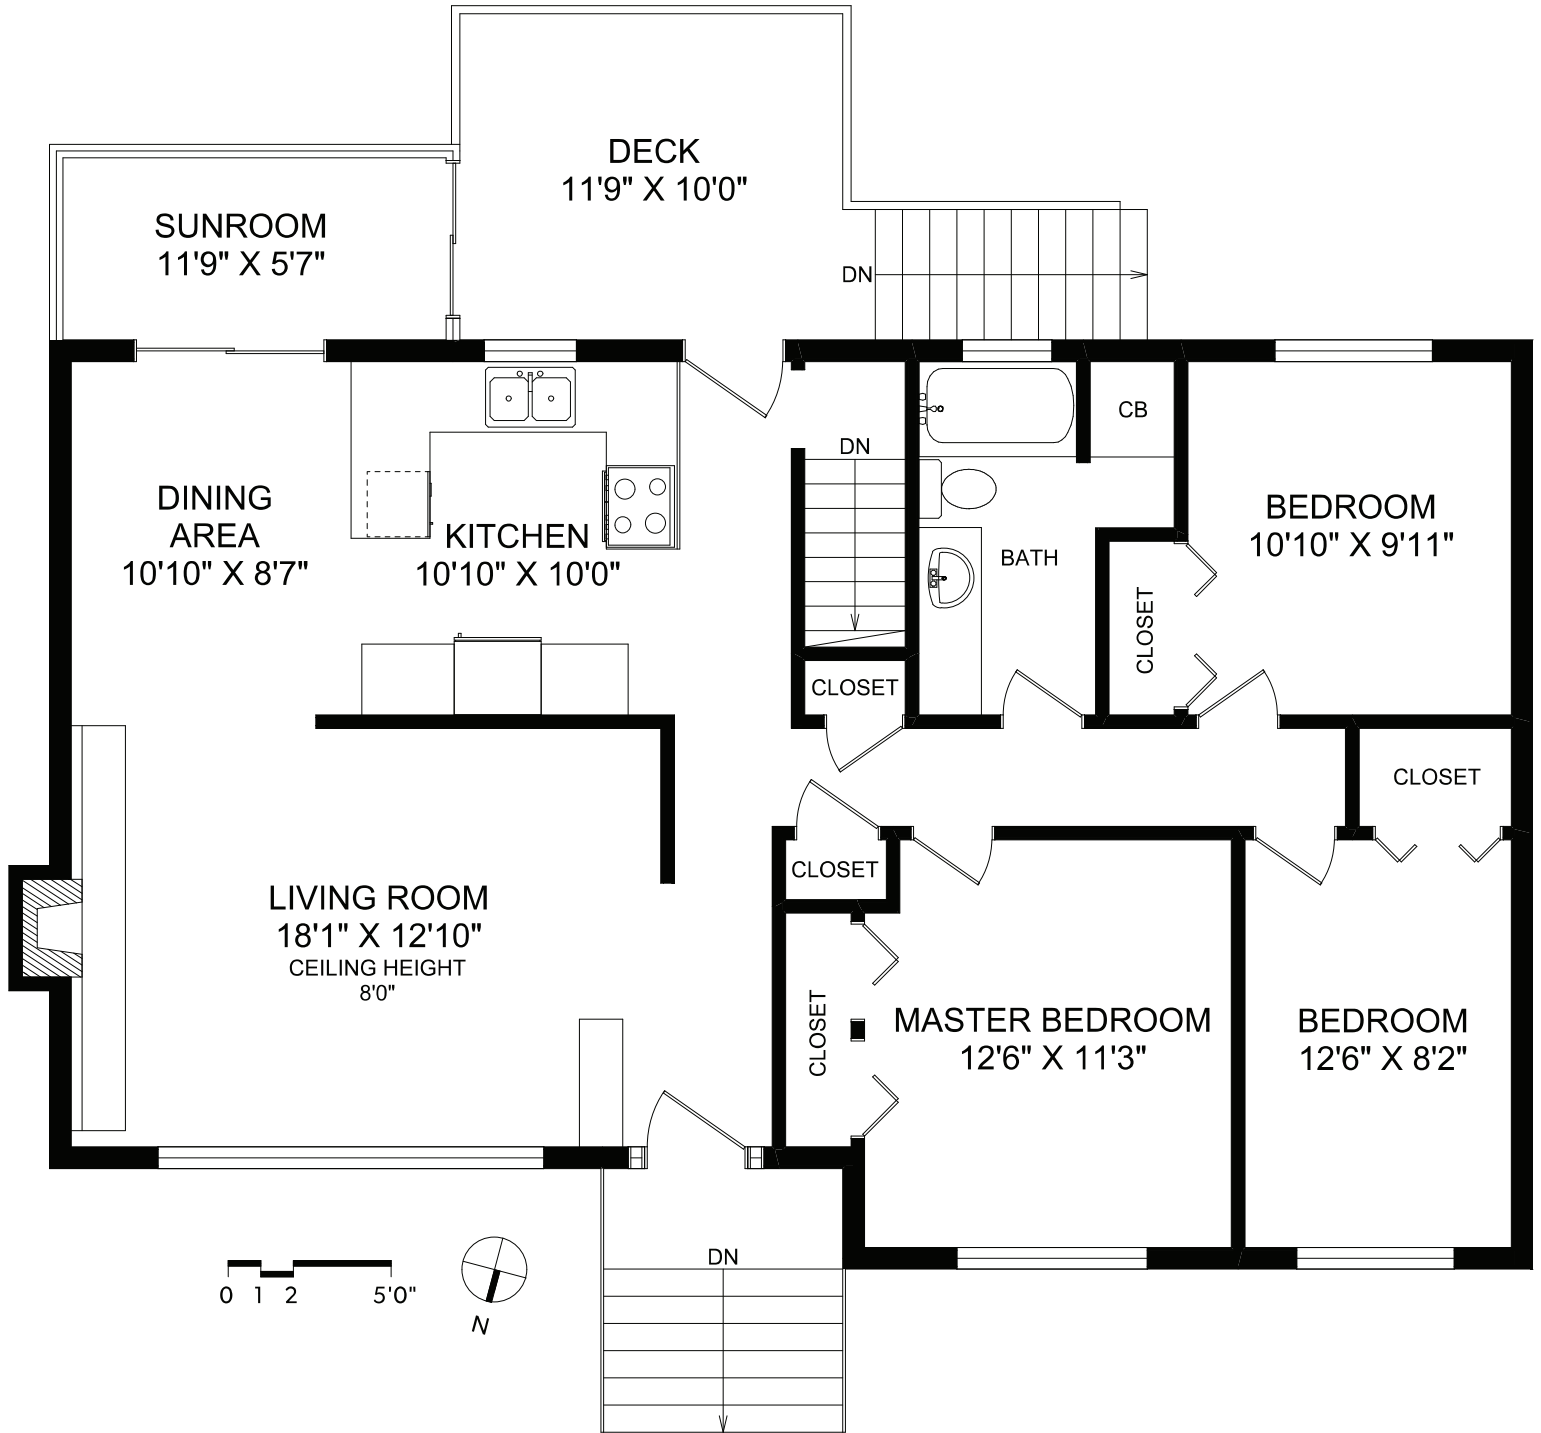

MAIN FLOOR

FLOOR	FINISHED	UNFINISHED	TOTAL	OTHER AREAS	
MAIN	1297	0	1297	GARAGE	226
LOWER	1083	0	1083	PATIO	501
TOTAL	2380	0	2380	DECK	123
				SHED	81

REAL FOTO **1171 LUGRIN PLACE**
 DOCUMENT PREPARED FOR THE EXCLUSIVE USE OF
PATRICIA PARKINS

LOWER FLOOR

FLOOR	FINISHED	UNFINISHED	TOTAL
MAIN	1297	0	1297
LOWER	1083	0	1083
TOTAL	2380	0	2380

OTHER AREAS	
GARAGE	226
PATIO	501
DECK	123
SHED	81

1171 LUGRIN PLACE

DOCUMENT PREPARED FOR THE EXCLUSIVE USE OF