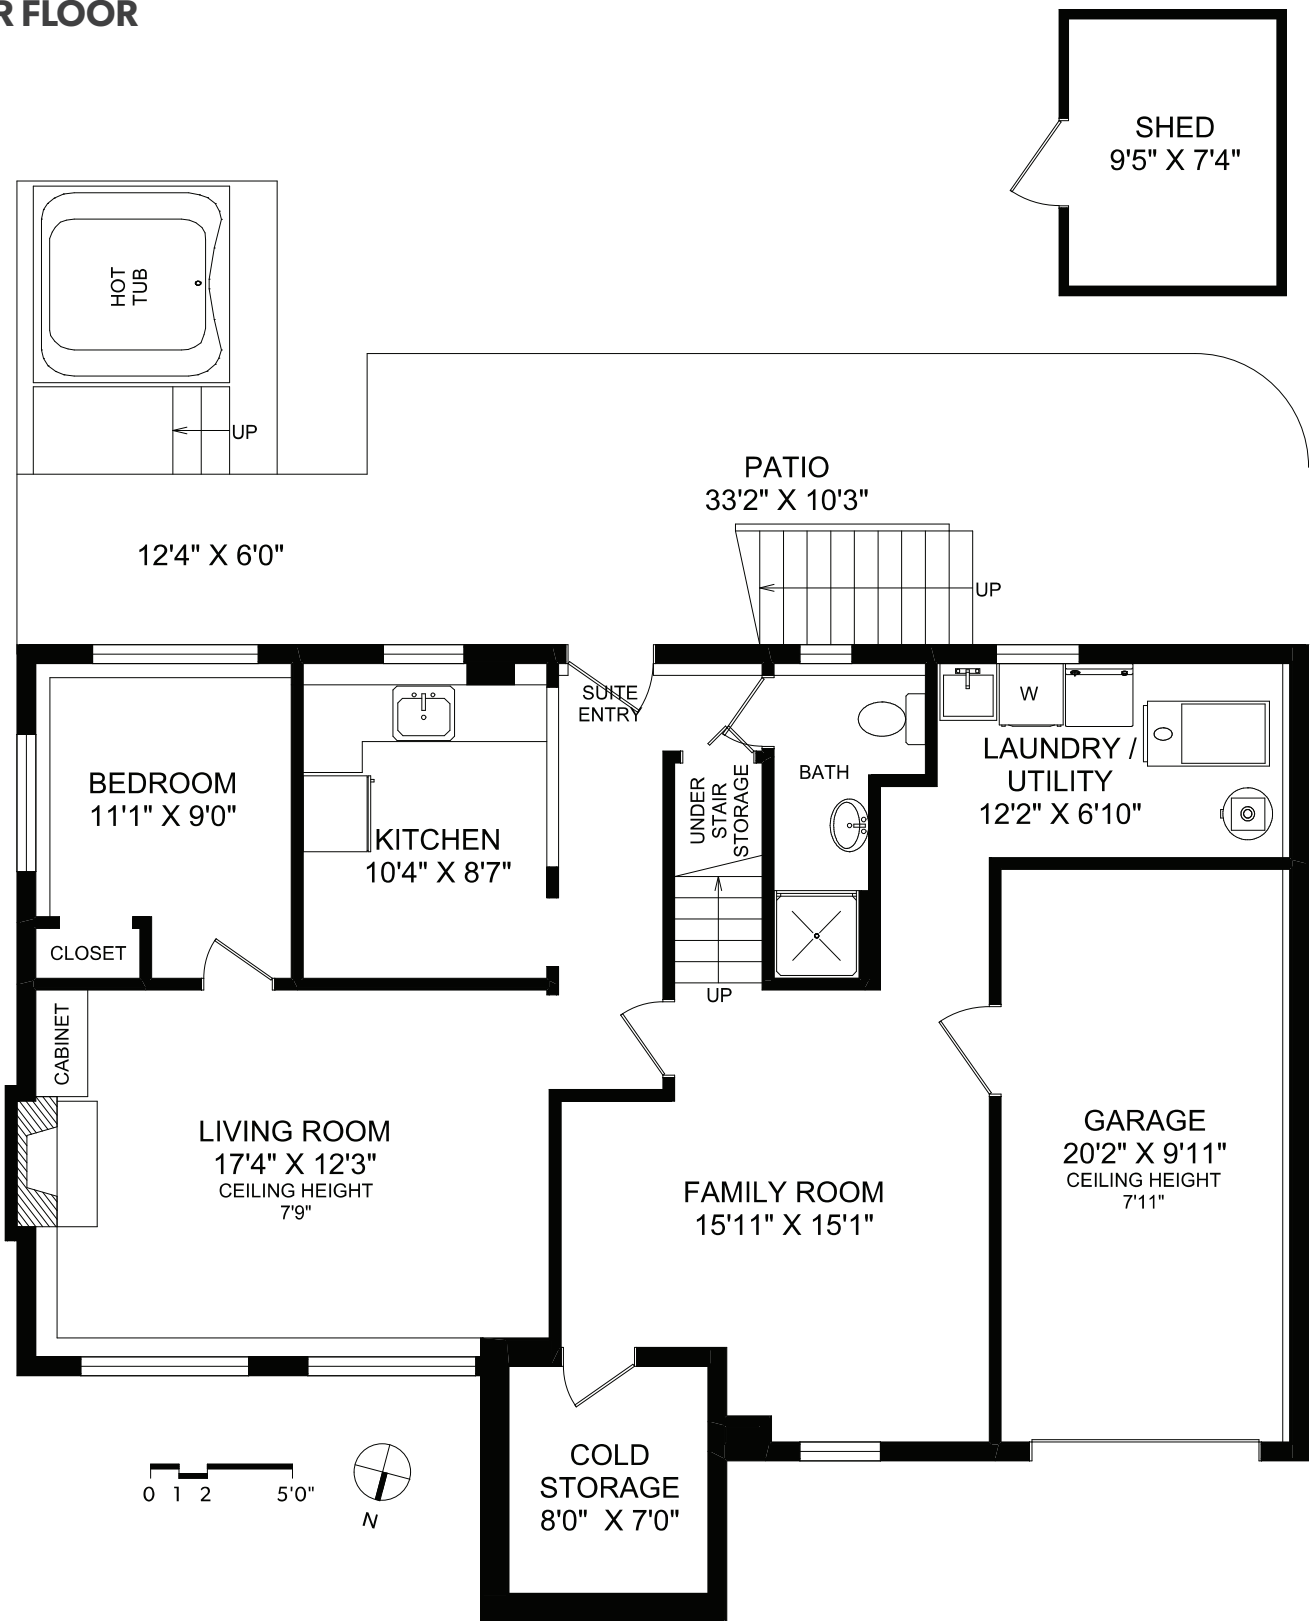

MAIN FLOOR

FLOOR	FINISHED	UNFINISHED	TOTAL	OTHER AREAS	
MAIN	1297	0	1297	GARAGE	226
LOWER	1083	0	1083	PATIO	501
TOTAL	2380	0	2380	DECK	123
				SHED	81

REAL FOTO **1171 LUGRIN PLACE**
 DOCUMENT PREPARED FOR THE EXCLUSIVE USE OF
PATRICIA PARKINS

LOWER FLOOR

FLOOR	FINISHED	UNFINISHED	TOTAL
MAIN	1297	0	1297
LOWER	1083	0	1083
TOTAL	2380	0	2380

OTHER AREAS	
GARAGE	226
PATIO	501
DECK	123
SHED	81

1171 LUGRIN PLACE

DOCUMENT PREPARED FOR THE EXCLUSIVE USE OF