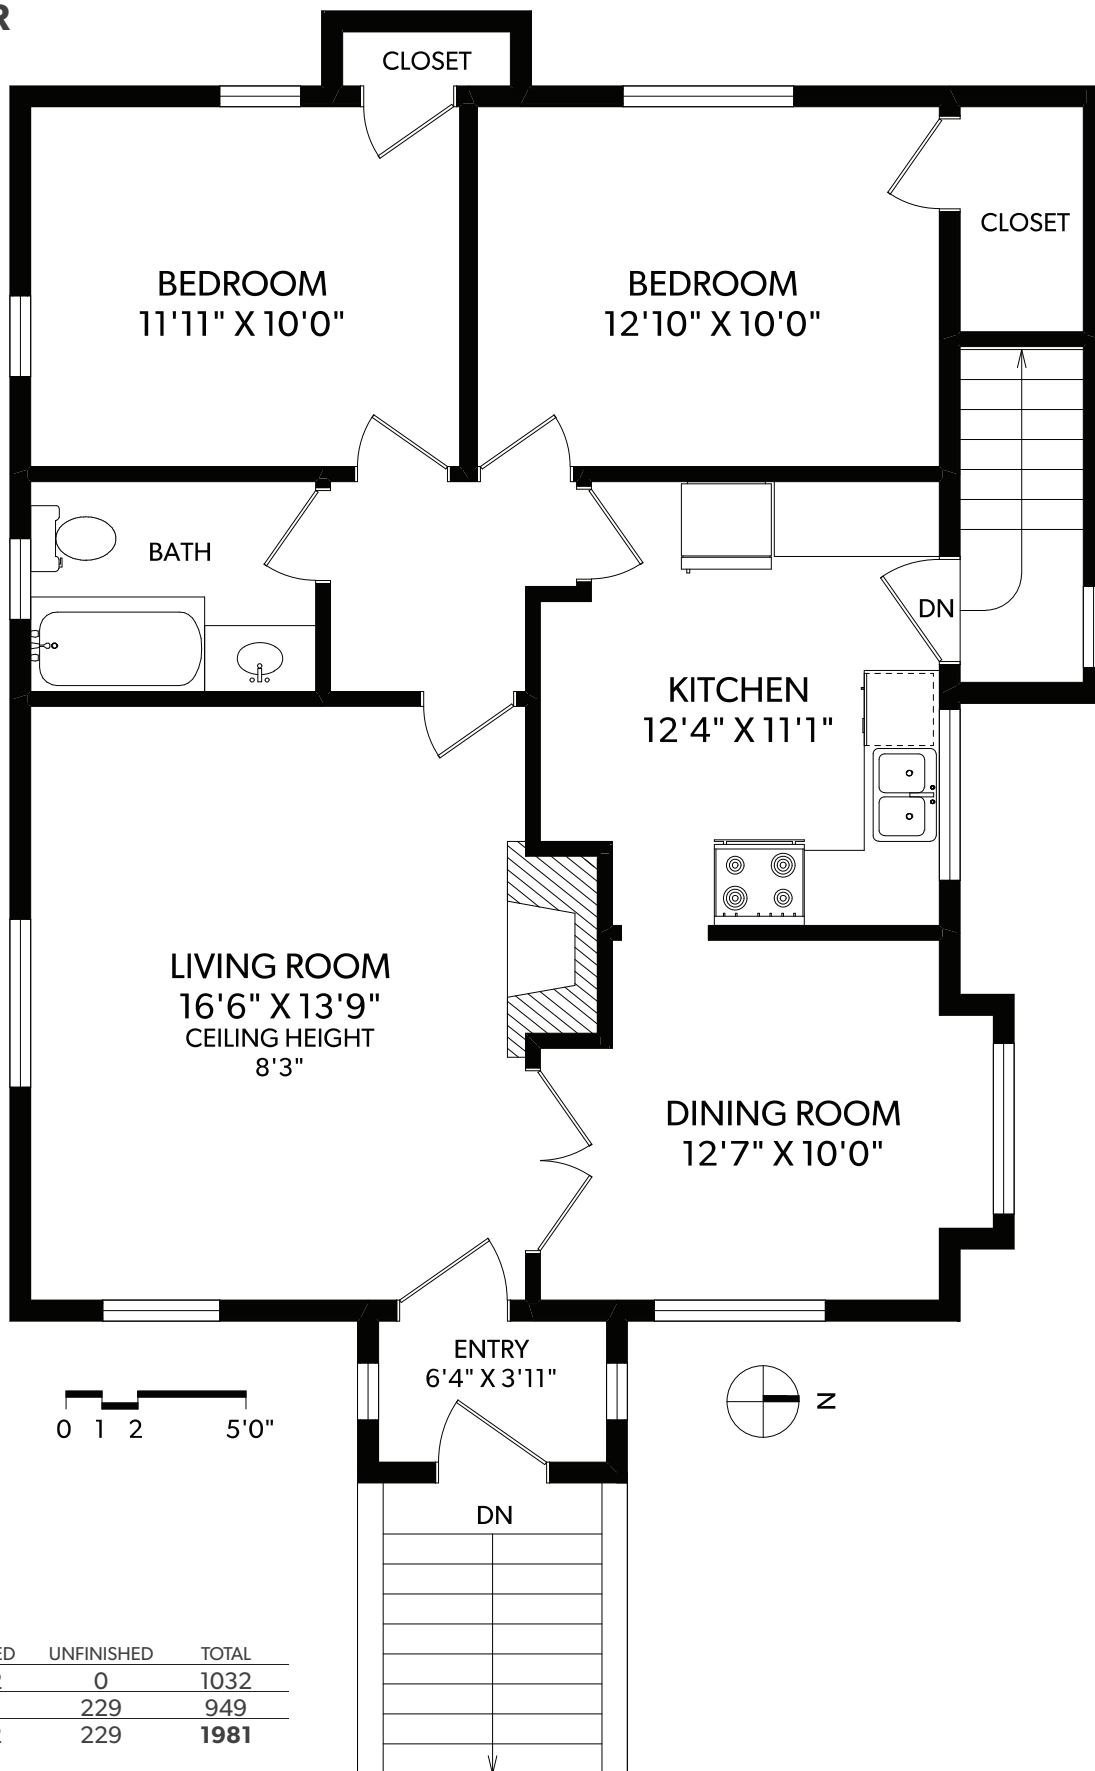

MAIN FLOOR

FLOOR	FINISHED	UNFINISHED	TOTAL
MAIN	1032	0	1032
LOWER	720	229	949
TOTAL	1752	229	1981

686 MONTEREY AVENUE

DOCUMENT PREPARED FOR THE EXCLUSIVE USE OF

COLIN GAREAU

250-388-6998
ORDERS@REALFOTO.CA

MEASURED 07/26/2019 BY CLAYTON OVINGE

CHRISTIE'S
INTERNATIONAL REAL ESTATE

All information furnished regarding this property is from sources deemed reliable but no warranty or representation is made to the accuracy thereof. Purchaser to verify measurements if important.

LOWER FLOOR

FLOOR	FINISHED	UNFINISHED	TOTAL
MAIN	1032	0	1032
LOWER	720	229	949
TOTAL	1752	229	1981

686 MONTEREY AVENUE

DOCUMENT PREPARED FOR THE EXCLUSIVE USE OF

COLIN GAREAU

250-388-6998
ORDERS@REALFOTO.CA