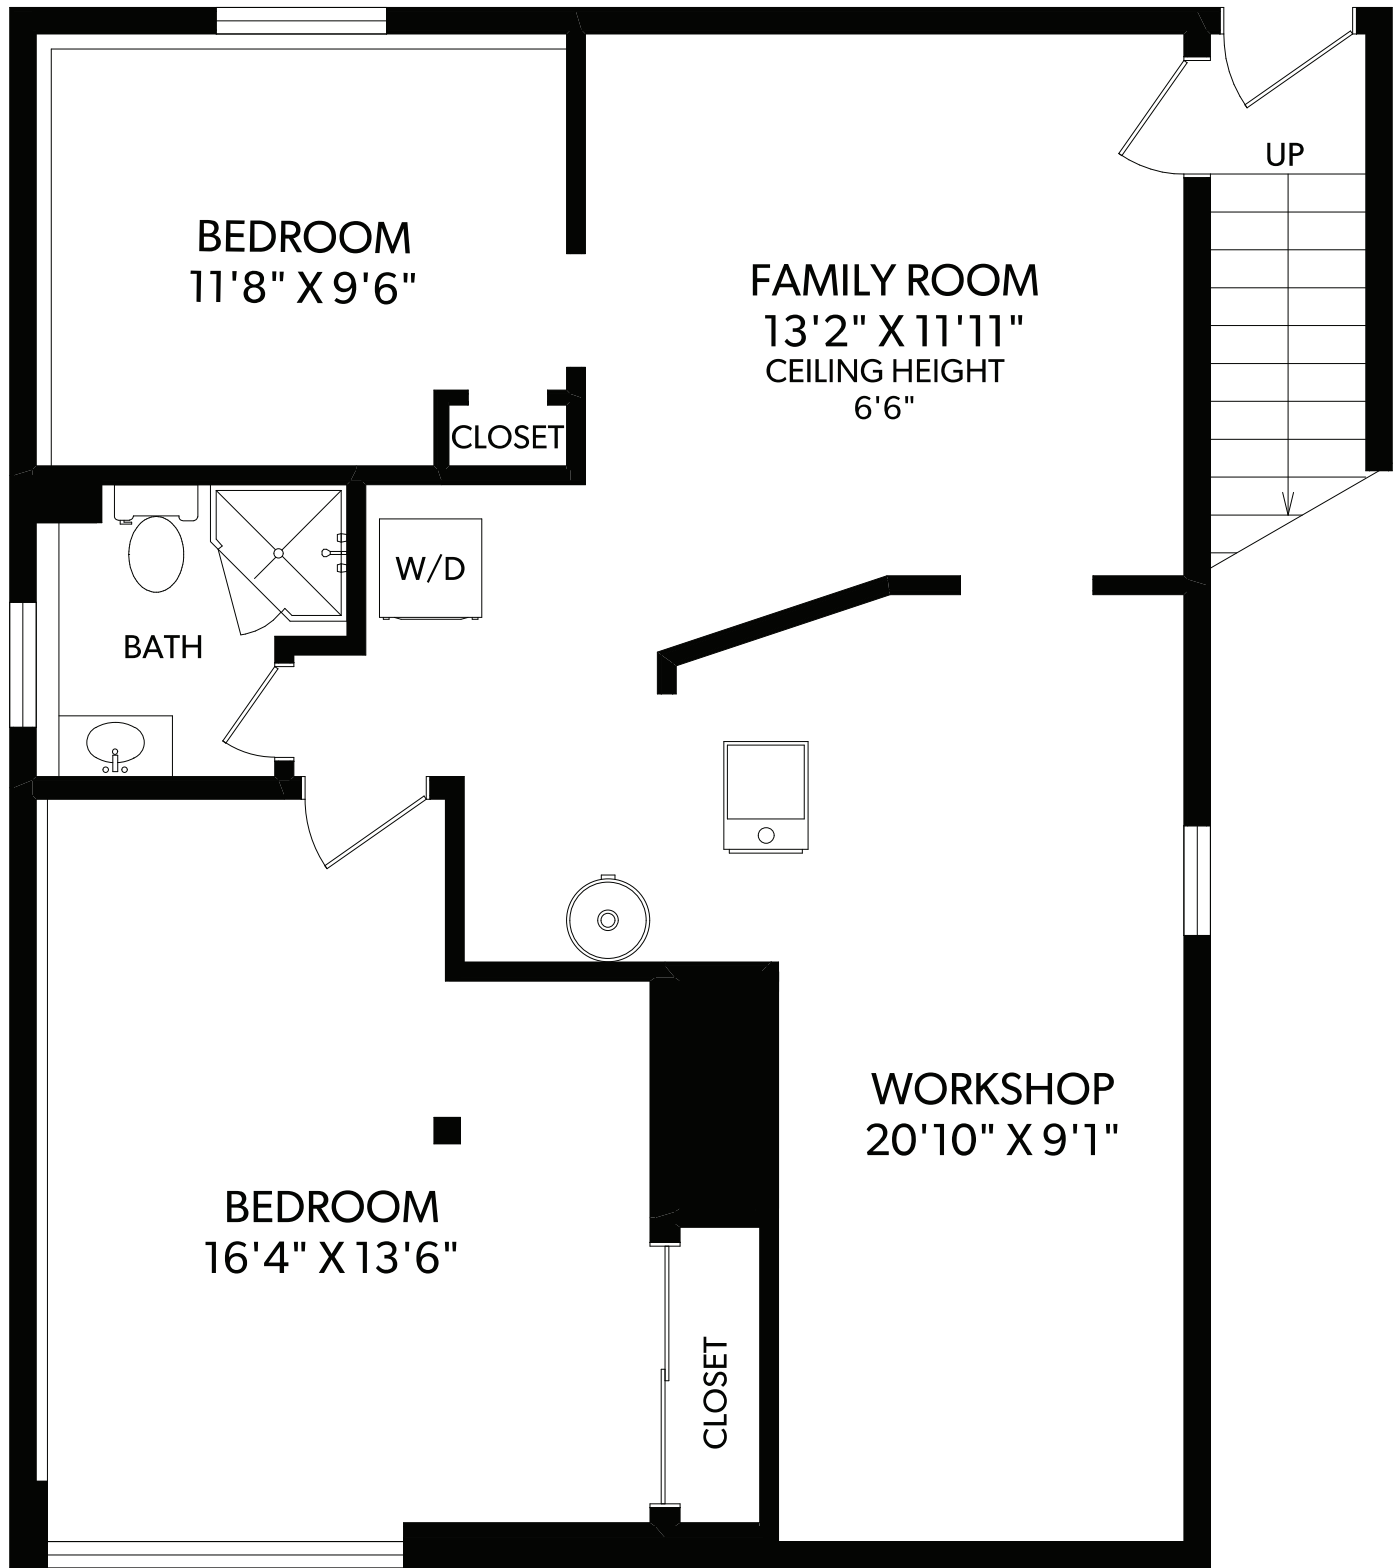

MAIN FLOOR

FLOOR	FINISHED	UNFINISHED	TOTAL
MAIN	1032	0	1032
LOWER	720	229	949
TOTAL	1752	229	1981

686 MONTEREY AVENUE

DOCUMENT PREPARED FOR THE EXCLUSIVE USE OF

COLIN GAREAU

250-388-6998
ORDERS@REALFOTO.CA

LOWER FLOOR

FLOOR	FINISHED	UNFINISHED	TOTAL
MAIN	1032	0	1032
LOWER	720	229	949
TOTAL	1752	229	1981

686 MONTEREY AVENUE

DOCUMENT PREPARED FOR THE EXCLUSIVE USE OF

COLIN GAREAU

250-388-6998
ORDERS@REALFOTO.CA