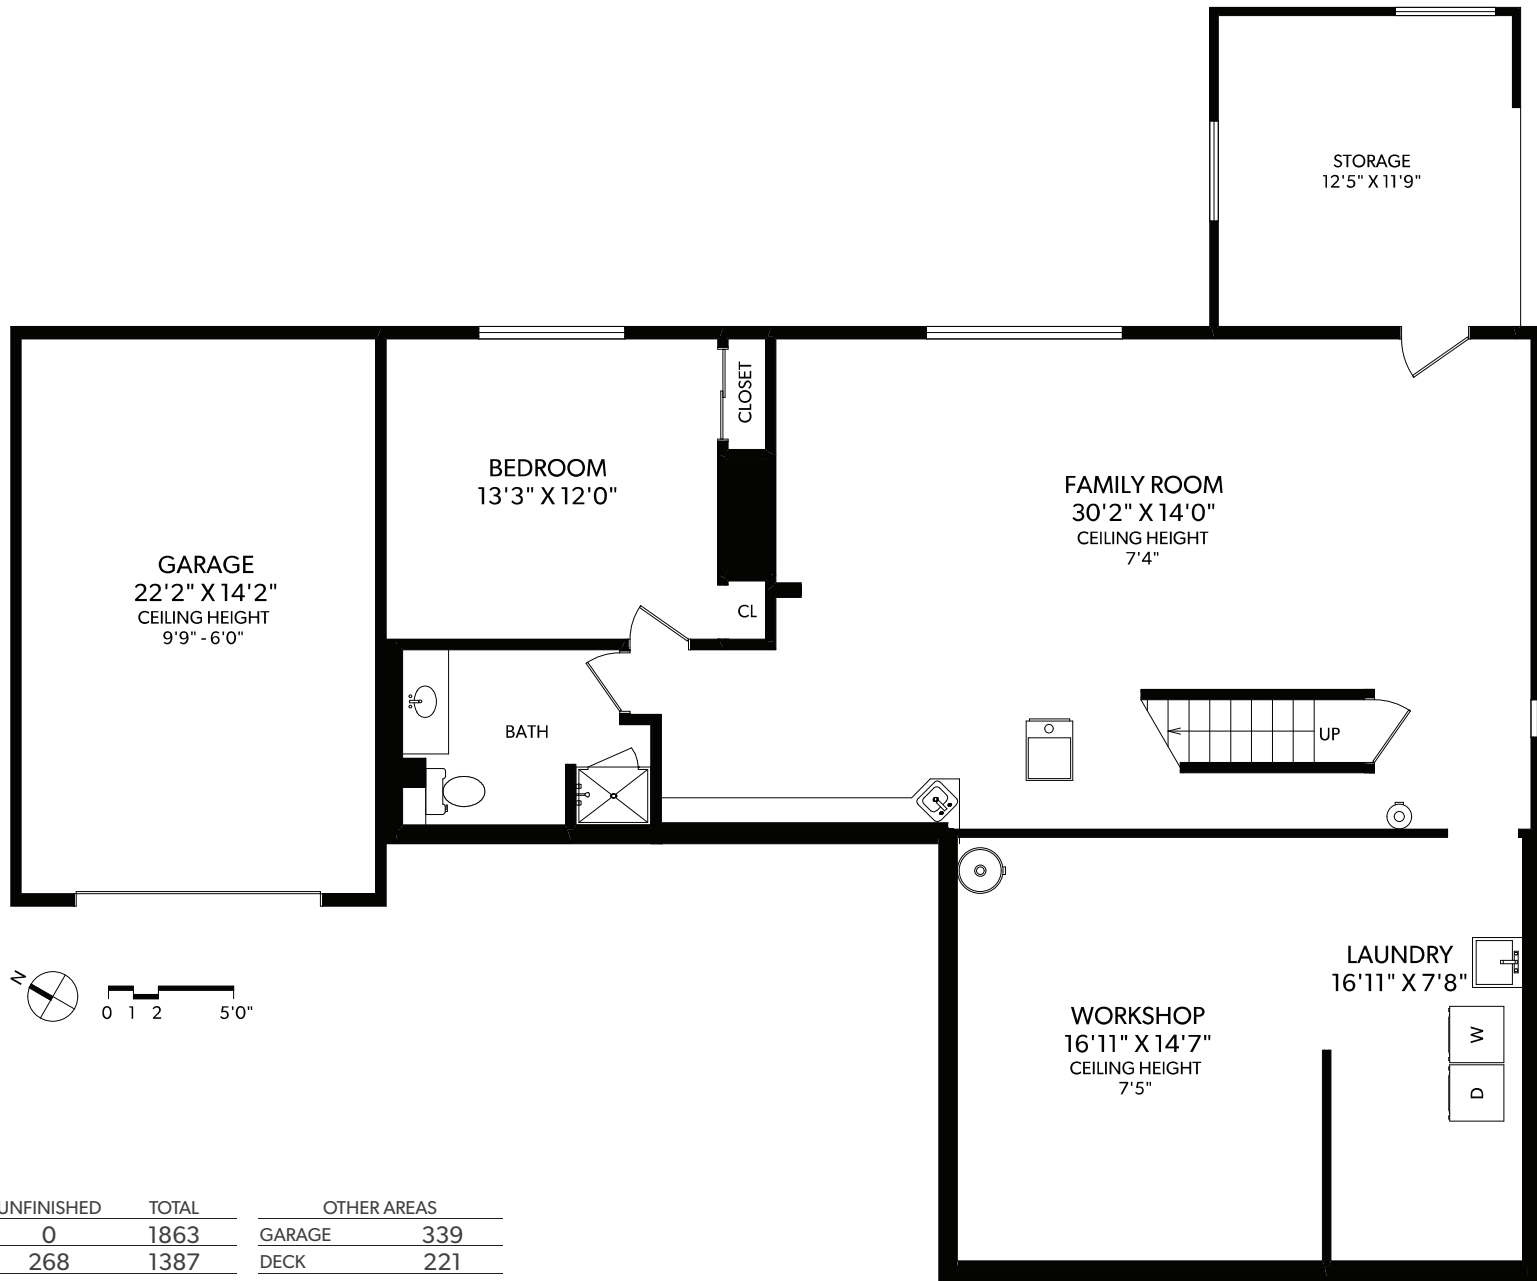

MAIN FLOOR

FLOOR	FINISHED	UNFINISHED	TOTAL	OTHER AREAS	
MAIN	1863	0	1863	GARAGE	339
LOWER	1119	268	1387	DECK	221
TOTAL	2982	268	3250	STORAGE	158

1390 TREEBANK ROAD WEST

DOCUMENT PREPARED FOR THE EXCLUSIVE USE OF

LOWER FLOOR

FLOOR	FINISHED	UNFINISHED	TOTAL	OTHER AREAS
MAIN	1863	0	1863	GARAGE 339
LOWER	1119	268	1387	DECK 221
TOTAL	2982	268	3250	STORAGE 158

REAL FOTO 1390 TREEBANK ROAD WEST

DOCUMENT PREPARED FOR THE EXCLUSIVE USE OF
DOUG PORUCHNY