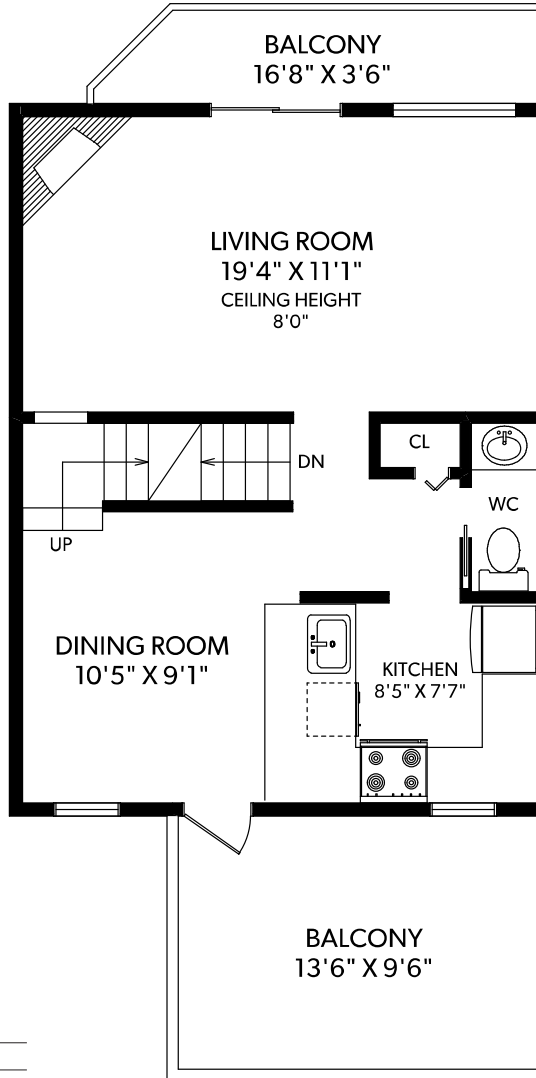

UPPER FLOOR

MAIN FLOOR

LOWER FLOOR

FLOOR	FINISHED	UNFINISHED	TOTAL	OTHER AREAS
MAIN	544	0	544	PATIO 105
UPPER	547	0	547	BALCONIES 203
LOWER	405	0	405	
TOTAL	1496	0	1496	

REAL FOTO 13-3410 COAST MERIDIAN ROAD

DOCUMENT PREPARED FOR THE EXCLUSIVE USE OF

TEAM LÉO

250-388-6998

ORDERS@REALFOTO.CA MEASURED 05/27/2019 BY JUSTIN GREENWOOD

All information furnished regarding this property is from sources deemed reliable but no warranty or representation is made to the accuracy thereof.