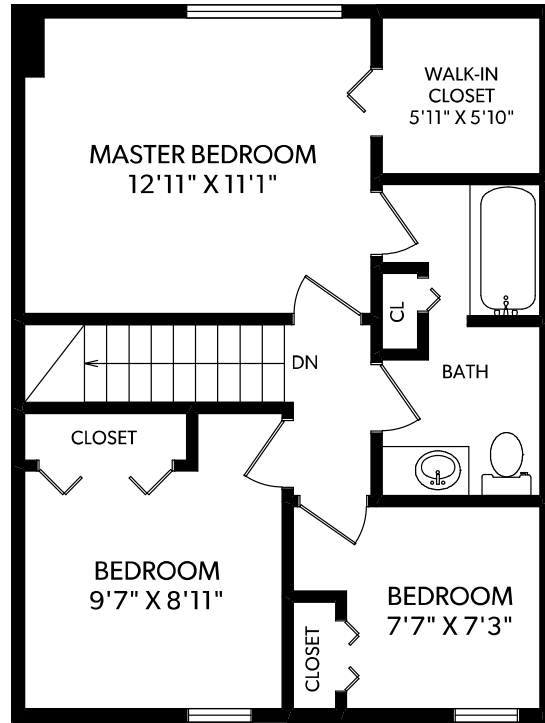

UPPER FLOOR

MAIN FLOOR

LOWER FLOOR

FLOOR	FINISHED	UNFINISHED	TOTAL	OTHER AREAS
MAIN	544	0	544	PATIO 105
UPPER	547	0	547	BALCONIES 203
LOWER	405	0	405	
TOTAL	1496	0	1496	

REAL FOTO 13-3410 COAST MERIDIAN ROAD

DOCUMENT PREPARED FOR THE EXCLUSIVE USE OF

TEAM LÉO

250-388-6998

ORDERS@REALFOTO.CA MEASURED 05/27/2019 BY JUSTIN GREENWOOD

All information furnished regarding this property is from sources deemed reliable but no warranty or representation is made to the accuracy thereof.