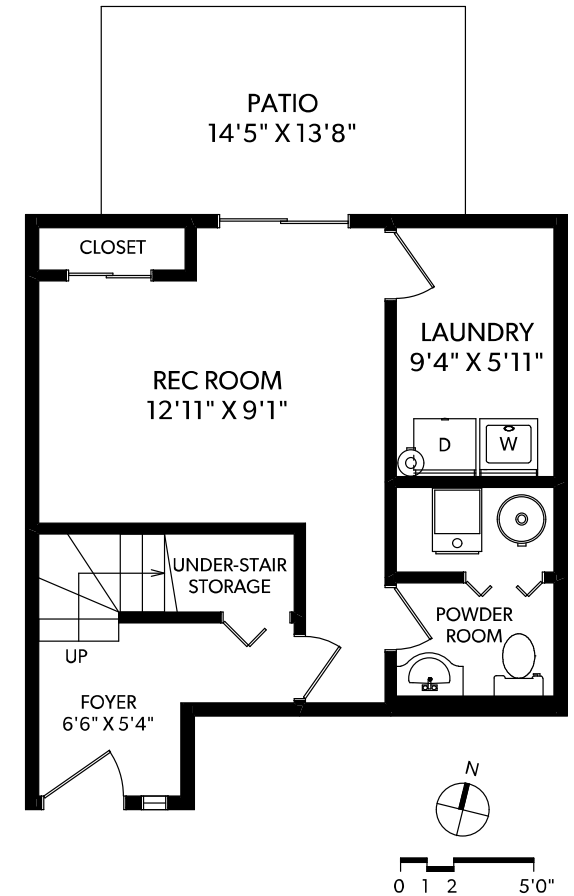

UPPER FLOOR

MAIN FLOOR

LOWER FLOOR

FLOOR	FINISHED	UNFINISHED	TOTAL	OTHER AREAS
MAIN	544	0	544	PATIO 105
UPPER	547	0	547	BALCONIES 203
LOWER	405	0	405	
TOTAL	1496	0	1496	

REAL FOTO 13-3410 COAST MERIDIAN ROAD

DOCUMENT PREPARED FOR THE EXCLUSIVE USE OF

TEAM LÉO

250-388-6998

ORDERS@REALFOTO.CA MEASURED 05/27/2019 BY JUSTIN GREENWOOD

All information furnished regarding this property is from sources deemed reliable but no warranty or representation is made to the accuracy thereof.