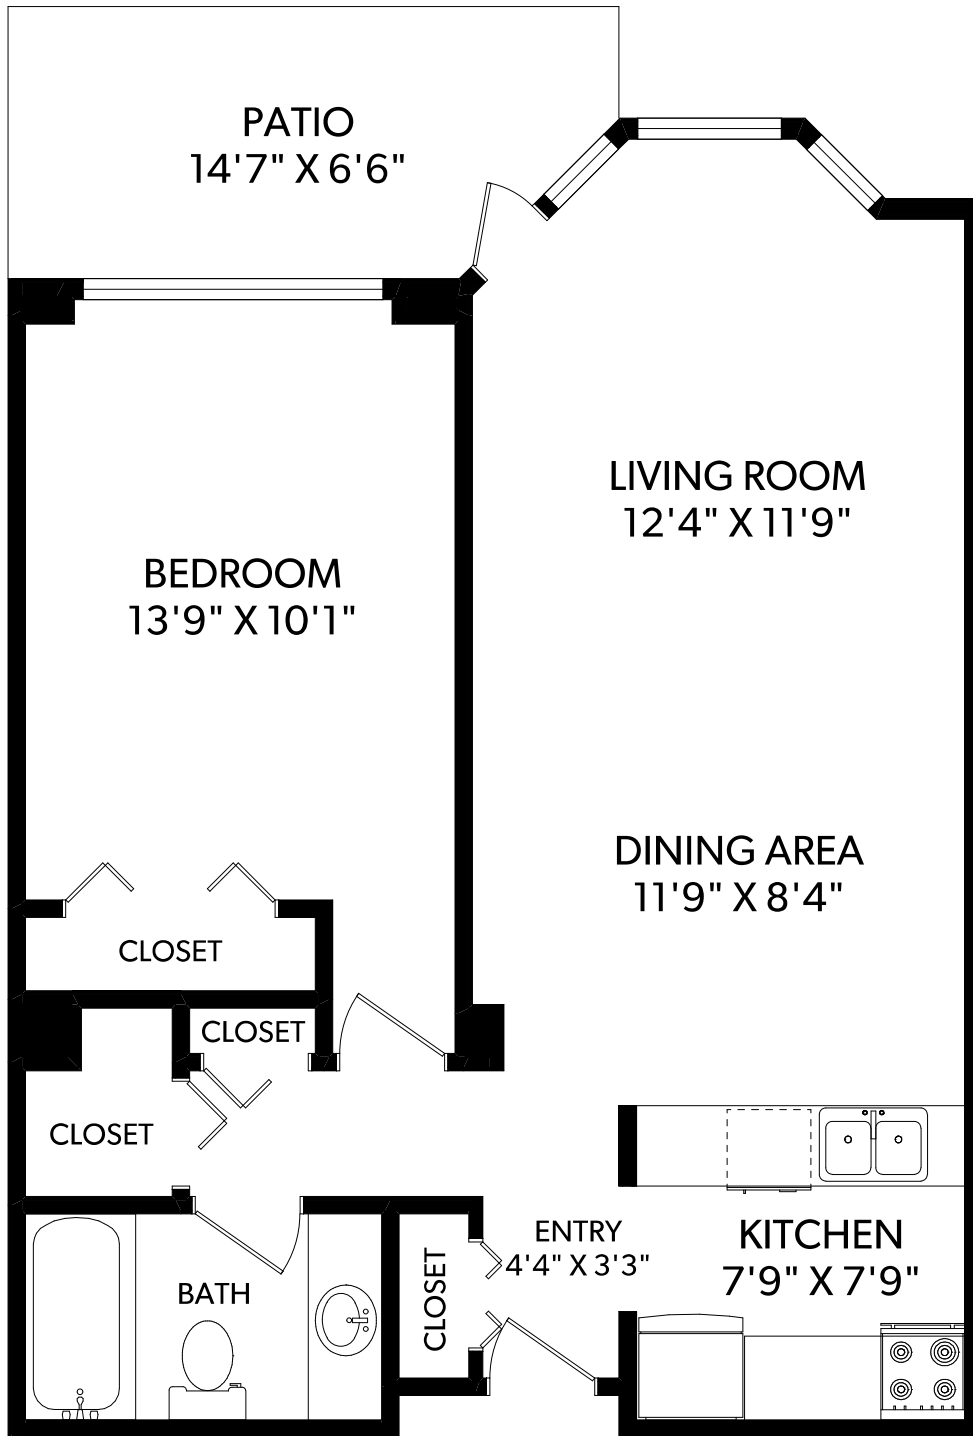

MAIN FLOOR

FLOOR	FINISHED	UNFINISHED	TOTAL	OTHER AREAS
MAIN	672	0	672	PATIO 88
TOTAL	672	0	672	

104-3905 SPRINGTREE DR

DOCUMENT PREPARED FOR THE EXCLUSIVE USE OF

JEFF BENNA

250-388-6998
 ORDERS@REALFOTO.CA MEASURED 05/13/2019 BY JUSTIN GREENWOOD