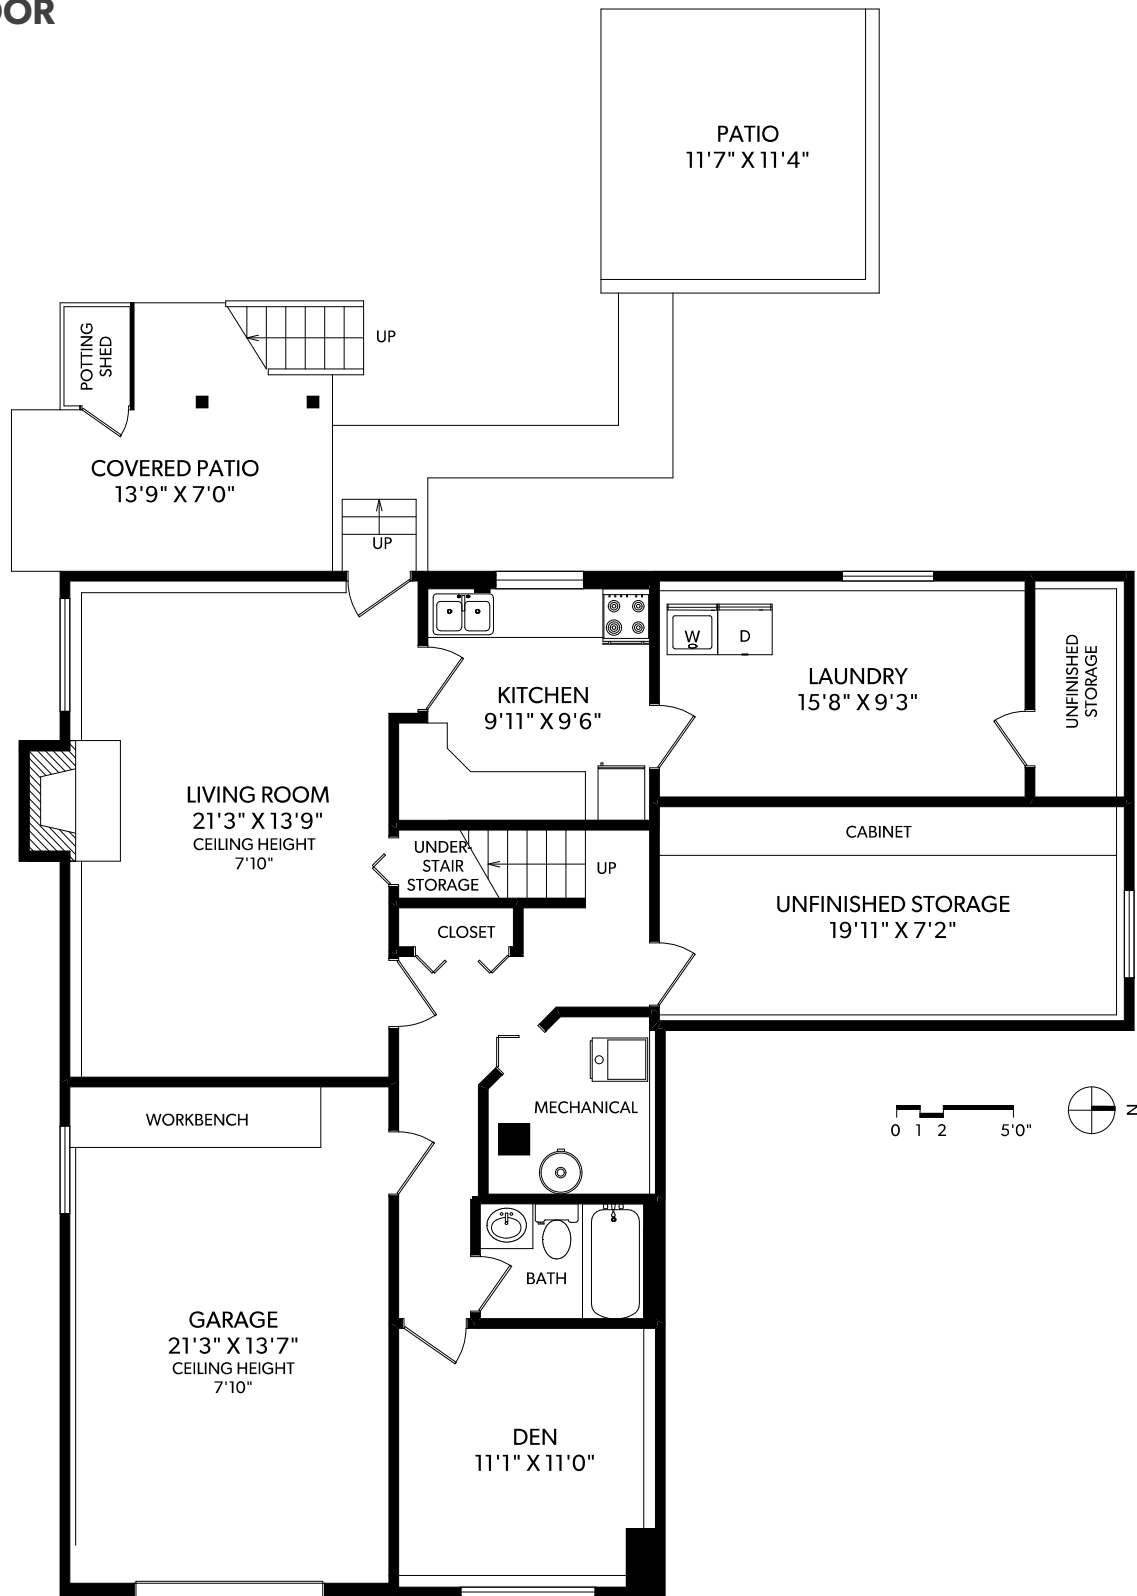

MAIN FLOOR

FLOOR	FINISHED	UNFINISHED	TOTAL	OTHER AREAS
MAIN	1533	0	1533	GARAGE 308
LOWER	990	244	1234	SUNROOM 95
TOTAL	2523	244	2767	PATIOS 288

REAL FOTO **1548 WILMOT PLACE**
MB **MIKE BOORMAN**
 REAL ESTATE PROFESSIONAL - VICTORIA, BC

LOWER FLOOR

FLOOR	FINISHED	UNFINISHED	TOTAL	OTHER AREAS	
MAIN	1533	0	1533	GARAGE	308
LOWER	990	244	1234	SUNROOM	95
TOTAL	2523	244	2767	PATIOS	288

REAL FOTO **1548 WILMOT PLACE**

MB **MIKE BOORMAN**
 REAL ESTATE PROFESSIONAL - VICTORIA, BC