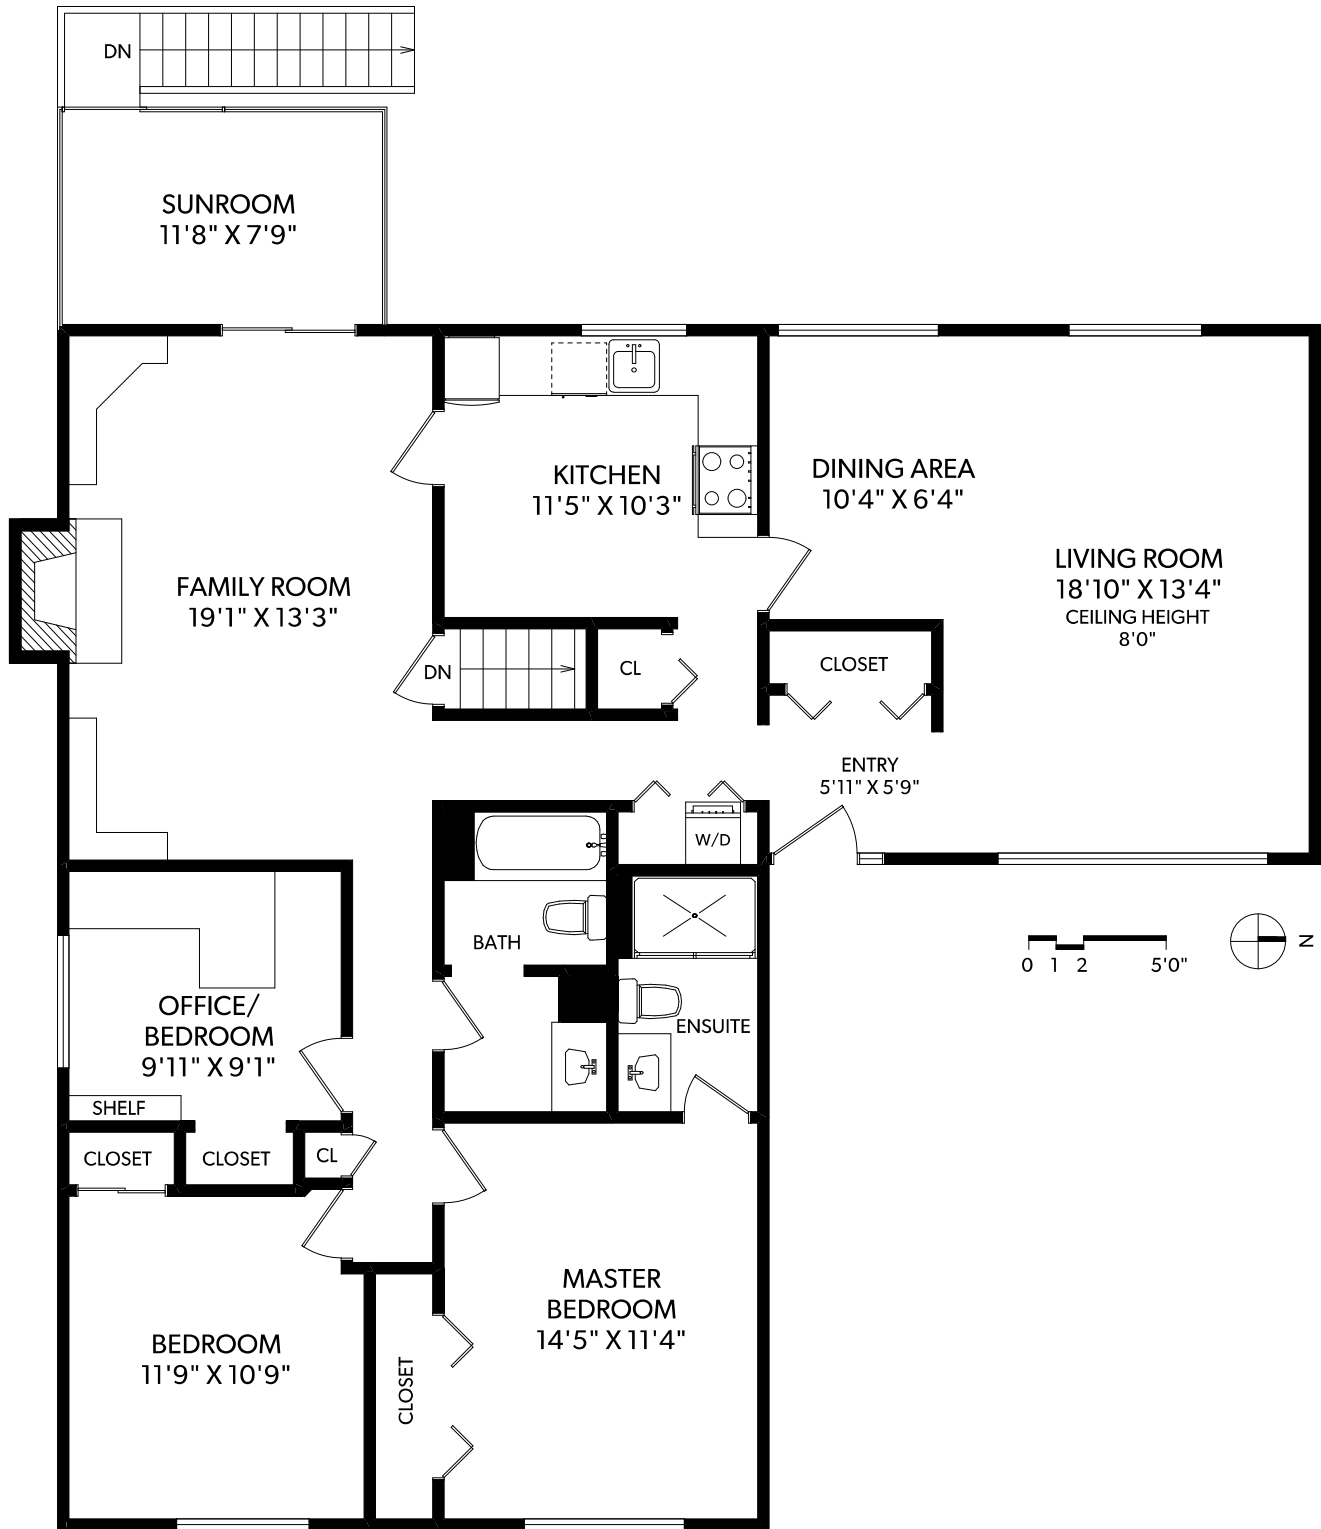

MAIN FLOOR

FLOOR	FINISHED	UNFINISHED	TOTAL	OTHER AREAS
MAIN	1533	0	1533	GARAGE 308
LOWER	990	244	1234	SUNROOM 95
TOTAL	2523	244	2767	PATIOS 288

REAL FOTO **1548 WILMOT PLACE**
MB **MIKE BOORMAN**
 REAL ESTATE PROFESSIONAL - VICTORIA, BC

LOWER FLOOR

FLOOR	FINISHED	UNFINISHED	TOTAL	OTHER AREAS	
MAIN	1533	0	1533	GARAGE	308
LOWER	990	244	1234	SUNROOM	95
TOTAL	2523	244	2767	PATIOS	288

REAL FOTO **1548 WILMOT PLACE**

MB **MIKE BOORMAN**
 REAL ESTATE PROFESSIONAL - VICTORIA, BC