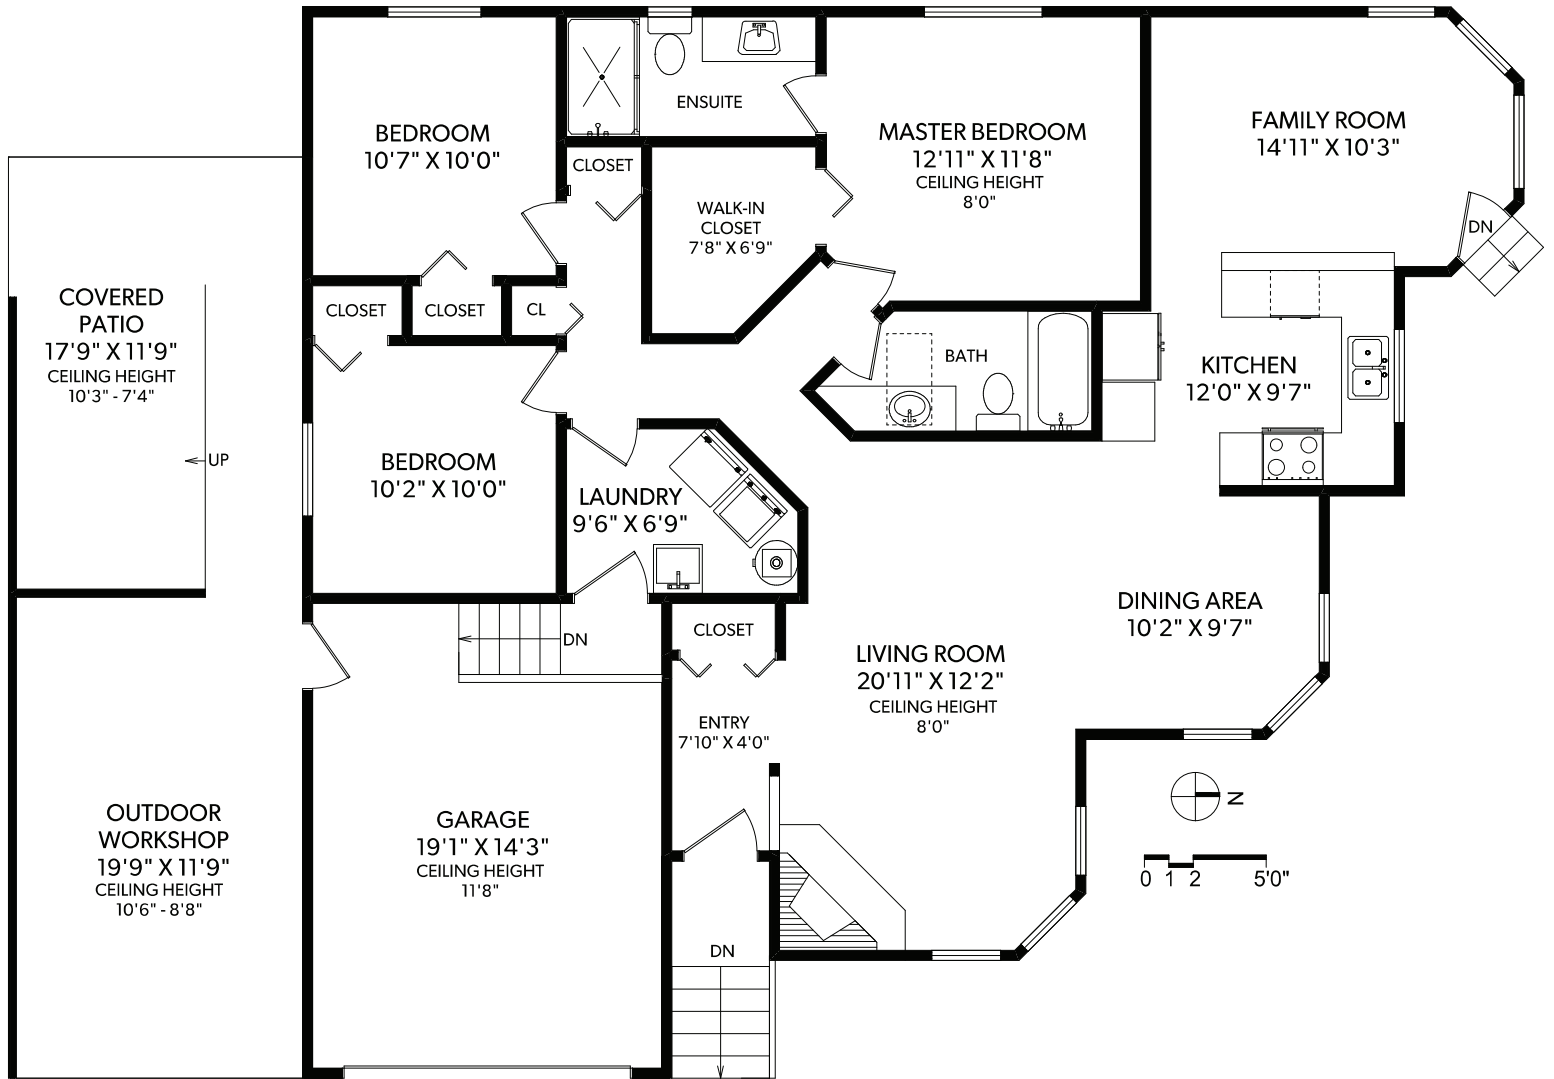

MAIN FLOOR

FLOOR	FINISHED	UNFINISHED	TOTAL	OTHER AREAS	
MAIN	1427	0	1427	GARAGE	288
TOTAL	1427	0	1427	WORKSHOP	243
				PATIO	214

REAL FOTO **1379 LIDGATE COURT**
 DOCUMENT PREPARED FOR THE EXCLUSIVE USE OF
BIL GREENE

250-388-6998
 ORDERS@REALFOTO.CA MEASURED 08/04/2016 BY CLAY OVINCE

All information furnished regarding this property is from sources deemed reliable but no warranty or representation is made to the accuracy thereof. Purchaser to verify measurements if important.