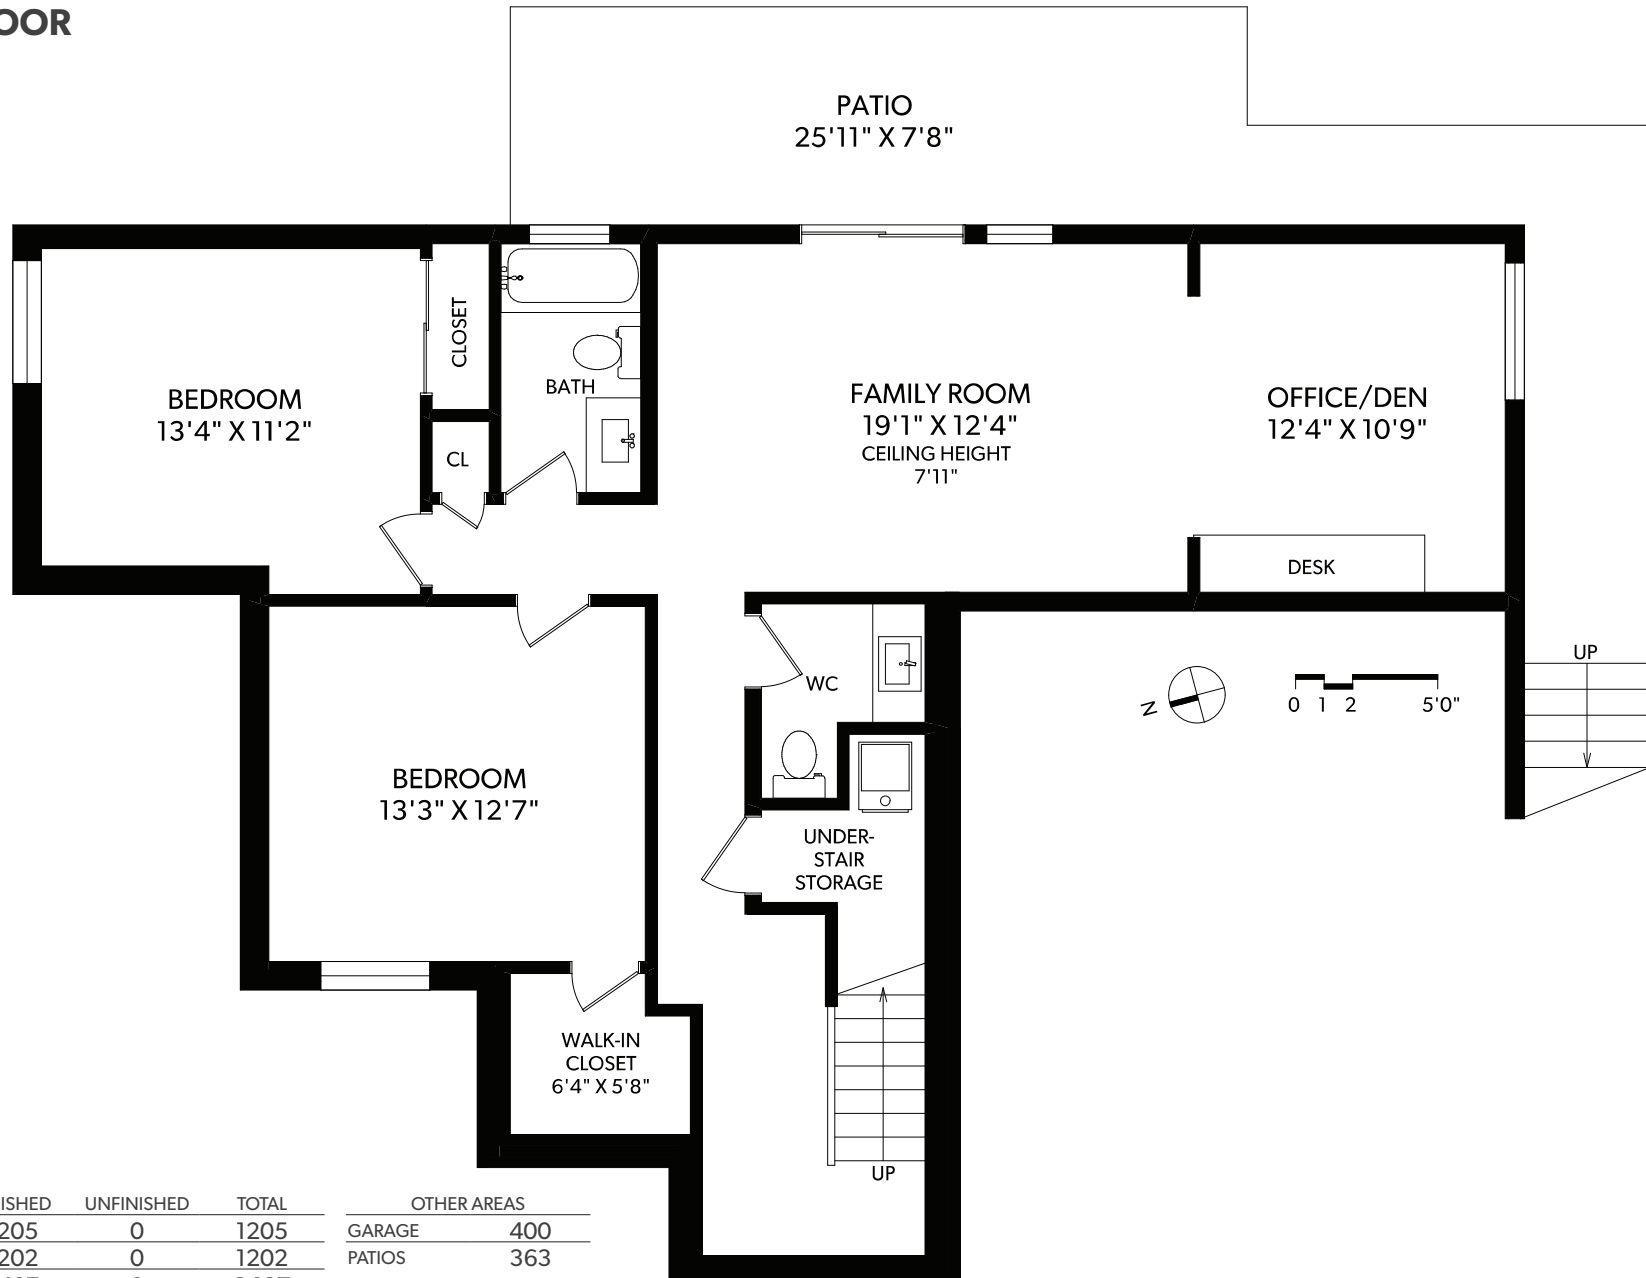

MAIN FLOOR

FLOOR	FINISHED	UNFINISHED	TOTAL
MAIN	1205	0	1205
LOWER	1202	0	1202
TOTAL	2407	0	2407

OTHER AREAS	
GARAGE	400
PATIOS	363

473 REGENCY PLACE
DOCUMENT PREPARED FOR THE EXCLUSIVE USE OF
CLAUDE DELMAIRE

250-388-6998
ORDERS@REALFOTO.CA MEASURED 04/04/2019 BY DAN VAN DER MERWE

All information furnished regarding this property is from sources deemed reliable but no warranty or representation is made to the accuracy thereof. Purchaser to verify measurements if important.

LOWER FLOOR

FLOOR	FINISHED	UNFINISHED	TOTAL	OTHER AREAS
MAIN	1205	0	1205	GARAGE 400
LOWER	1202	0	1202	PATIOS 363
TOTAL	2407	0	2407	

473 REGENCY PLACE

DOCUMENT PREPARED FOR THE EXCLUSIVE USE OF

CLAUDE DELMAIRE