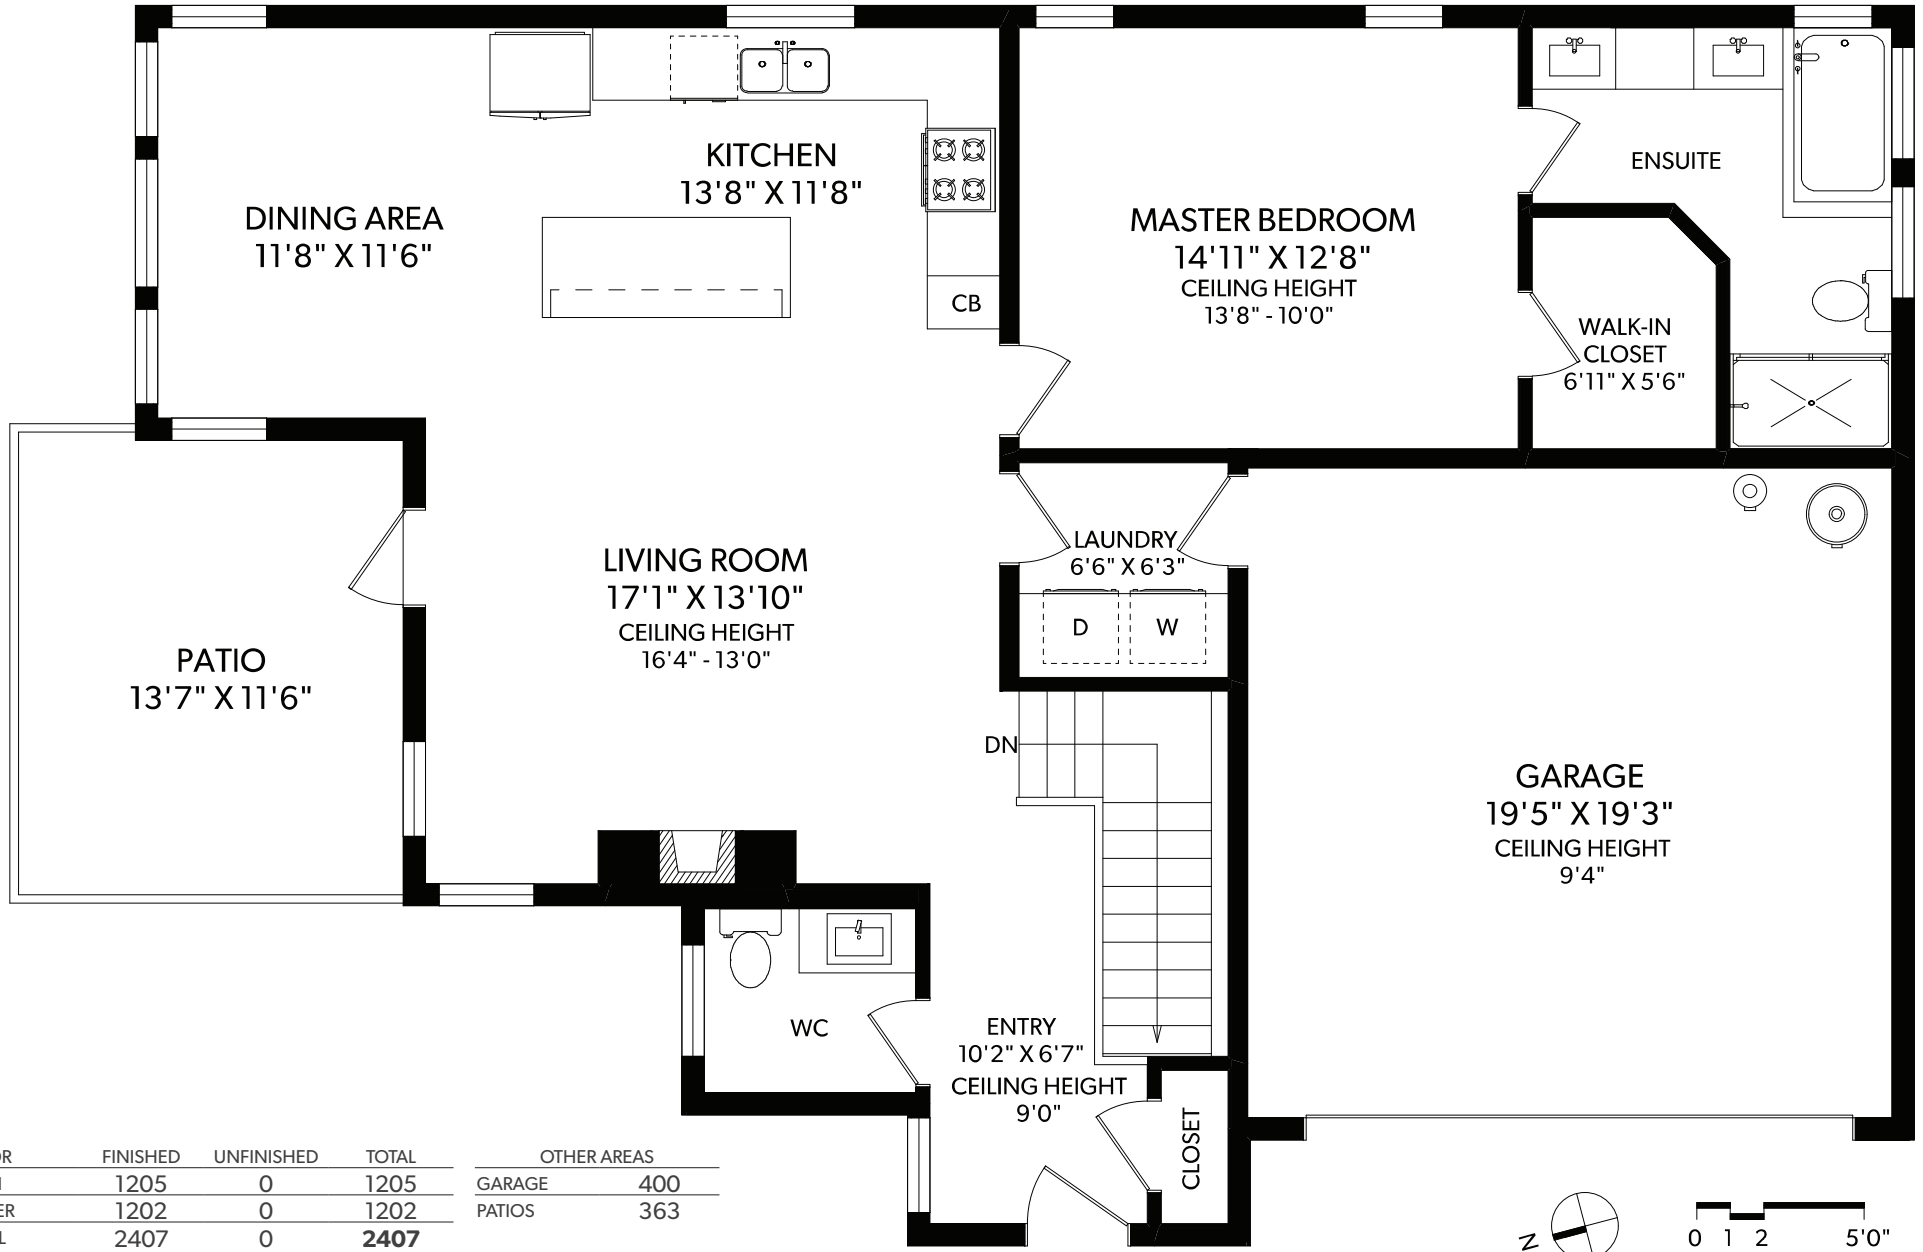

MAIN FLOOR

FLOOR	FINISHED	UNFINISHED	TOTAL
MAIN	1205	0	1205
LOWER	1202	0	1202
TOTAL	2407	0	2407

OTHER AREAS	
GARAGE	400
PATIOS	363

473 REGENCY PLACE
DOCUMENT PREPARED FOR THE EXCLUSIVE USE OF
CLAUDE DELMAIRE

250-388-6998
ORDERS@REALFOTO.CA MEASURED 04/04/2019 BY DAN VAN DER MERWE

All information furnished regarding this property is from sources deemed reliable but no warranty or representation is made to the accuracy thereof. Purchaser to verify measurements if important.

LOWER FLOOR

FLOOR	FINISHED	UNFINISHED	TOTAL	OTHER AREAS
MAIN	1205	0	1205	GARAGE 400
LOWER	1202	0	1202	PATIOS 363
TOTAL	2407	0	2407	

473 REGENCY PLACE

DOCUMENT PREPARED FOR THE EXCLUSIVE USE OF

CLAUDE DELMAIRE