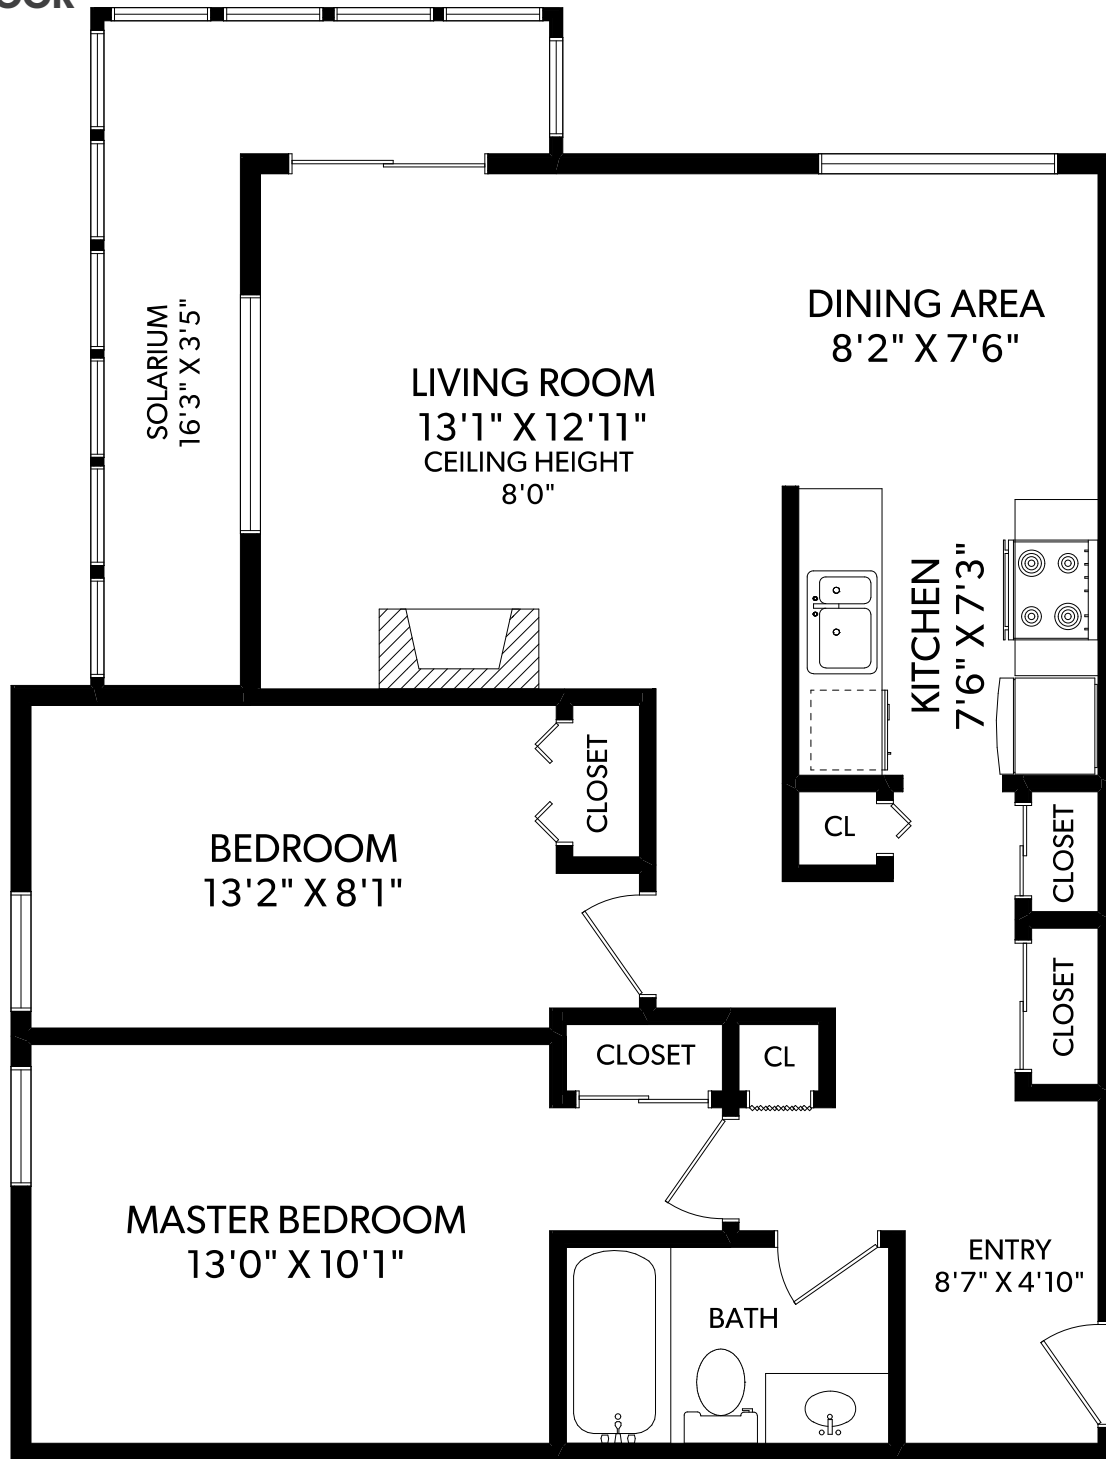

MAIN FLOOR

FLOOR	FINISHED	UNFINISHED	TOTAL
MAIN	923	0	923
TOTAL	923	0	923

203-1420 EAST 7TH AVE

DOCUMENT PREPARED FOR THE EXCLUSIVE USE OF

JEFF BENNA

RE/MAX[®]
Real Estate Services

250-388-6998
ORDERS@REALFOTO.CA

MEASURED 04/01/2019 BY JUSTIN GREENWOOD

All information furnished regarding this property is from sources deemed reliable but no warranty or representation is made to the accuracy thereof. Purchaser to verify measurements if important.