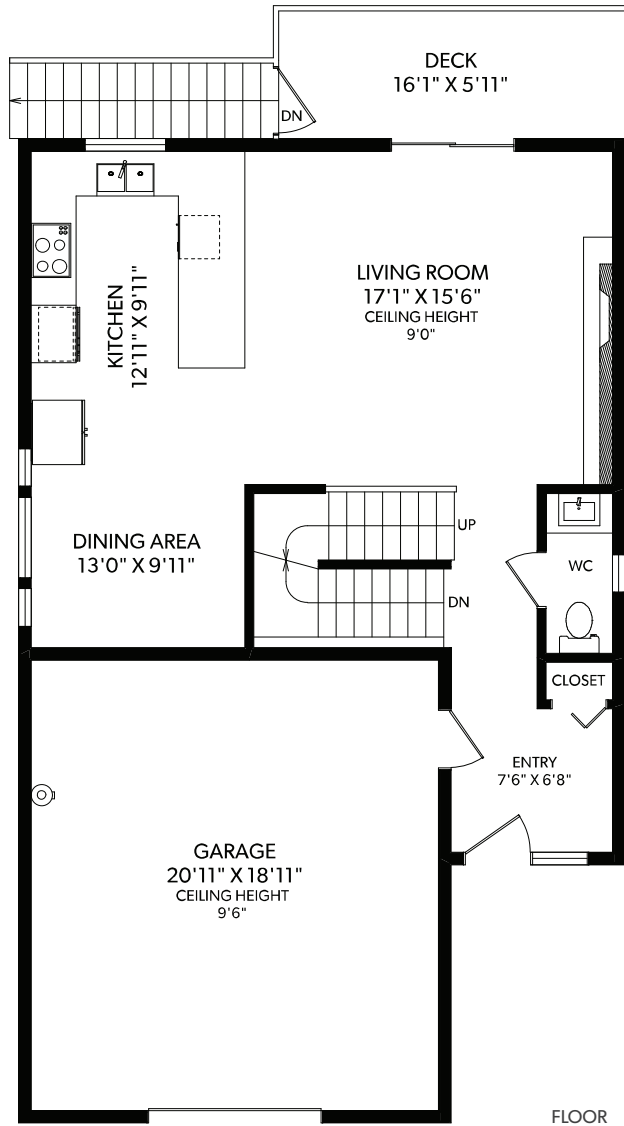

UPPER FLOOR

MAIN FLOOR

LOWER FLOOR

FLOOR	FINISHED	UNFINISHED	TOTAL	OTHER AREAS
MAIN	765	0	765	GARAGE 426
UPPER	1165	0	1165	DECK 102
LOWER	699	0	699	PATIO 107
TOTAL	2629	0	2629	

2921 PILATUS RUN

DOCUMENT PREPARED FOR THE EXCLUSIVE USE OF

HELENE HARPER

250-388-6998
 ORDERS@REALFOTO.CA MEASURED 03/25/2019 BY CLAY OVINCE

All information furnished regarding this property is from sources deemed reliable but no warranty or representation is made to the accuracy thereof. Purchaser to verify measurements if important.