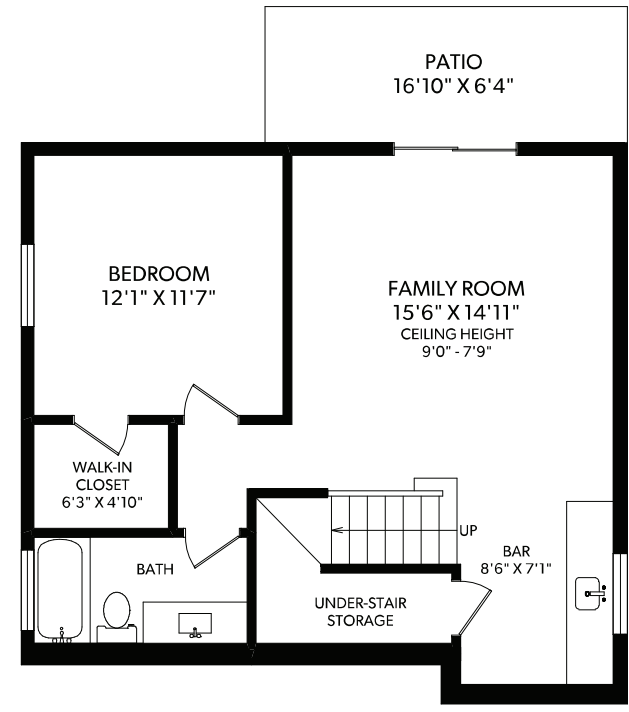

UPPER FLOOR

MAIN FLOOR

LOWER FLOOR

FLOOR	FINISHED	UNFINISHED	TOTAL	OTHER AREAS
MAIN	765	0	765	GARAGE 426
UPPER	1165	0	1165	DECK 102
LOWER	699	0	699	PATIO 107
TOTAL	2629	0	2629	

2921 PILATUS RUN

DOCUMENT PREPARED FOR THE EXCLUSIVE USE OF

HELENE HARPER

250-388-6998
 ORDERS@REALFOTO.CA MEASURED 03/25/2019 BY CLAY OVINCE

All information furnished regarding this property is from sources deemed reliable but no warranty or representation is made to the accuracy thereof. Purchaser to verify measurements if important.