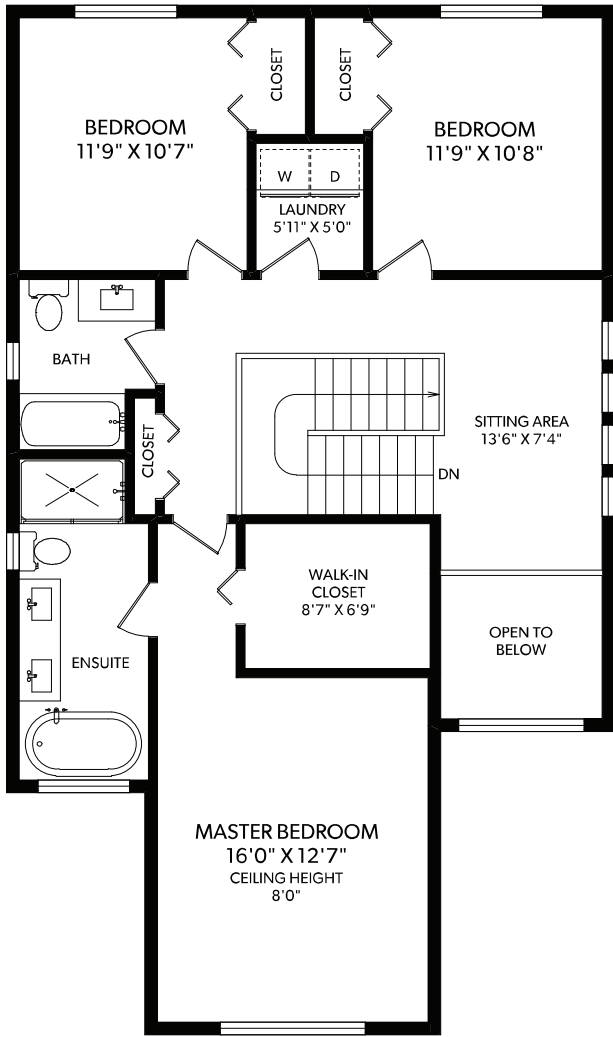

UPPER FLOOR

MAIN FLOOR

LOWER FLOOR

FLOOR	FINISHED	UNFINISHED	TOTAL	OTHER AREAS
MAIN	765	0	765	GARAGE 426
UPPER	1165	0	1165	DECK 102
LOWER	699	0	699	PATIO 107
TOTAL	2629	0	2629	

2921 PILATUS RUN

DOCUMENT PREPARED FOR THE EXCLUSIVE USE OF

HELENE HARPER

250-388-6998
 ORDERS@REALFOTO.CA MEASURED 03/25/2019 BY CLAY OVINCE

All information furnished regarding this property is from sources deemed reliable but no warranty or representation is made to the accuracy thereof. Purchaser to verify measurements if important.