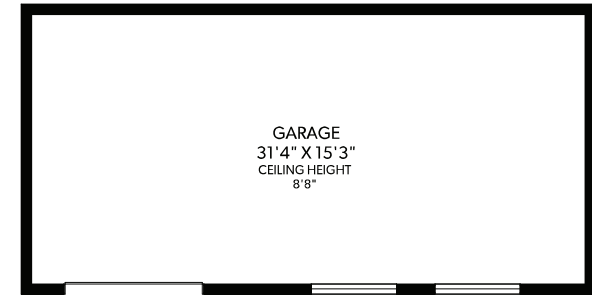

MAIN FLOOR

GARAGE

LOWER FLOOR

FLOOR	FINISHED	UNFINISHED	TOTAL	OTHER AREAS
MAIN	1734	0	1734	GARAGE 534
LOWER	1117	0	1117	PATIO 1122
TOTAL	2851	0	2851	DECK 156

REAL FOTO 4272 GORDON HEAD ROAD

DOCUMENT PREPARED FOR THE EXCLUSIVE USE OF