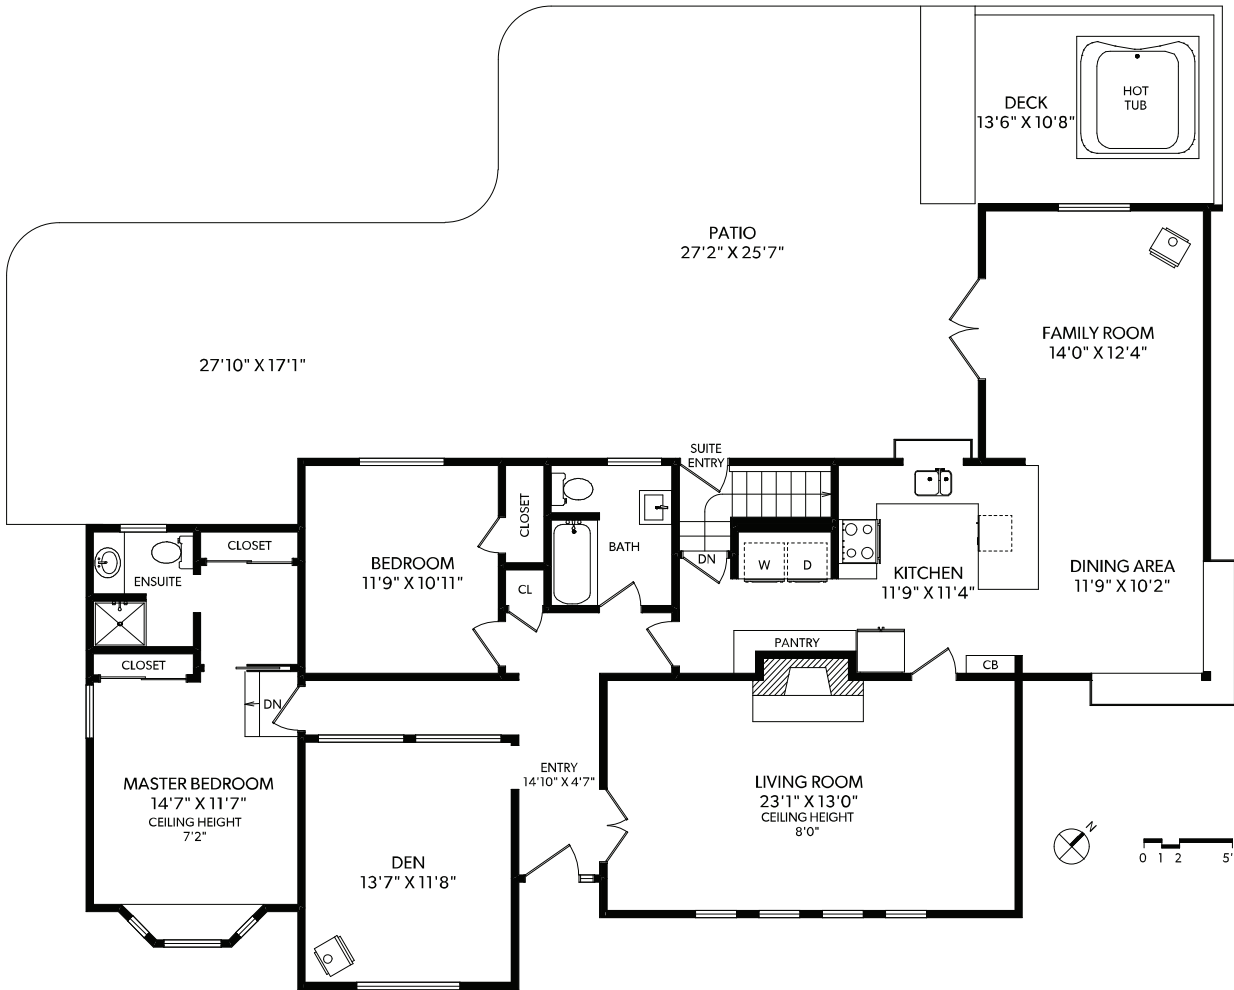

MAIN FLOOR

GARAGE

LOWER FLOOR

FLOOR	FINISHED	UNFINISHED	TOTAL	OTHER AREAS
MAIN	1734	0	1734	GARAGE 534
LOWER	1117	0	1117	PATIO 1122
TOTAL	2851	0	2851	DECK 156

REAL FOTO 4272 GORDON HEAD ROAD

DOCUMENT PREPARED FOR THE EXCLUSIVE USE OF