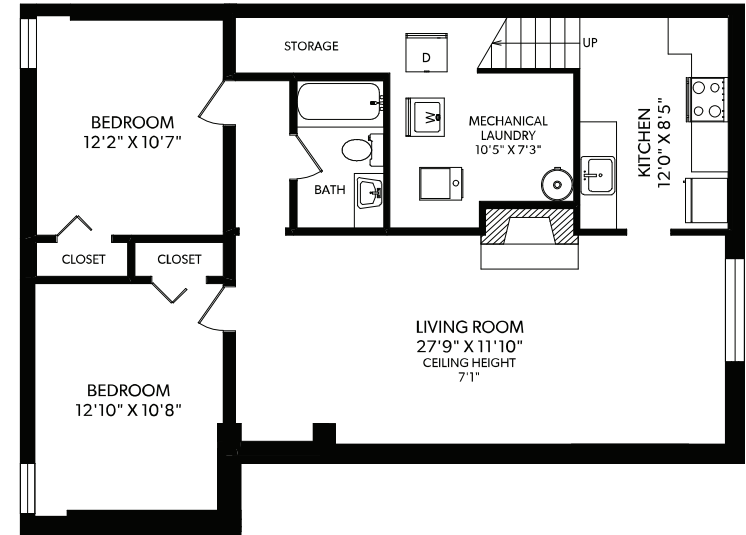

MAIN FLOOR

GARAGE

LOWER FLOOR

FLOOR	FINISHED	UNFINISHED	TOTAL	OTHER AREAS
MAIN	1734	0	1734	GARAGE 534
LOWER	1117	0	1117	PATIO 1122
TOTAL	2851	0	2851	DECK 156

REAL FOTO 4272 GORDON HEAD ROAD

DOCUMENT PREPARED FOR THE EXCLUSIVE USE OF