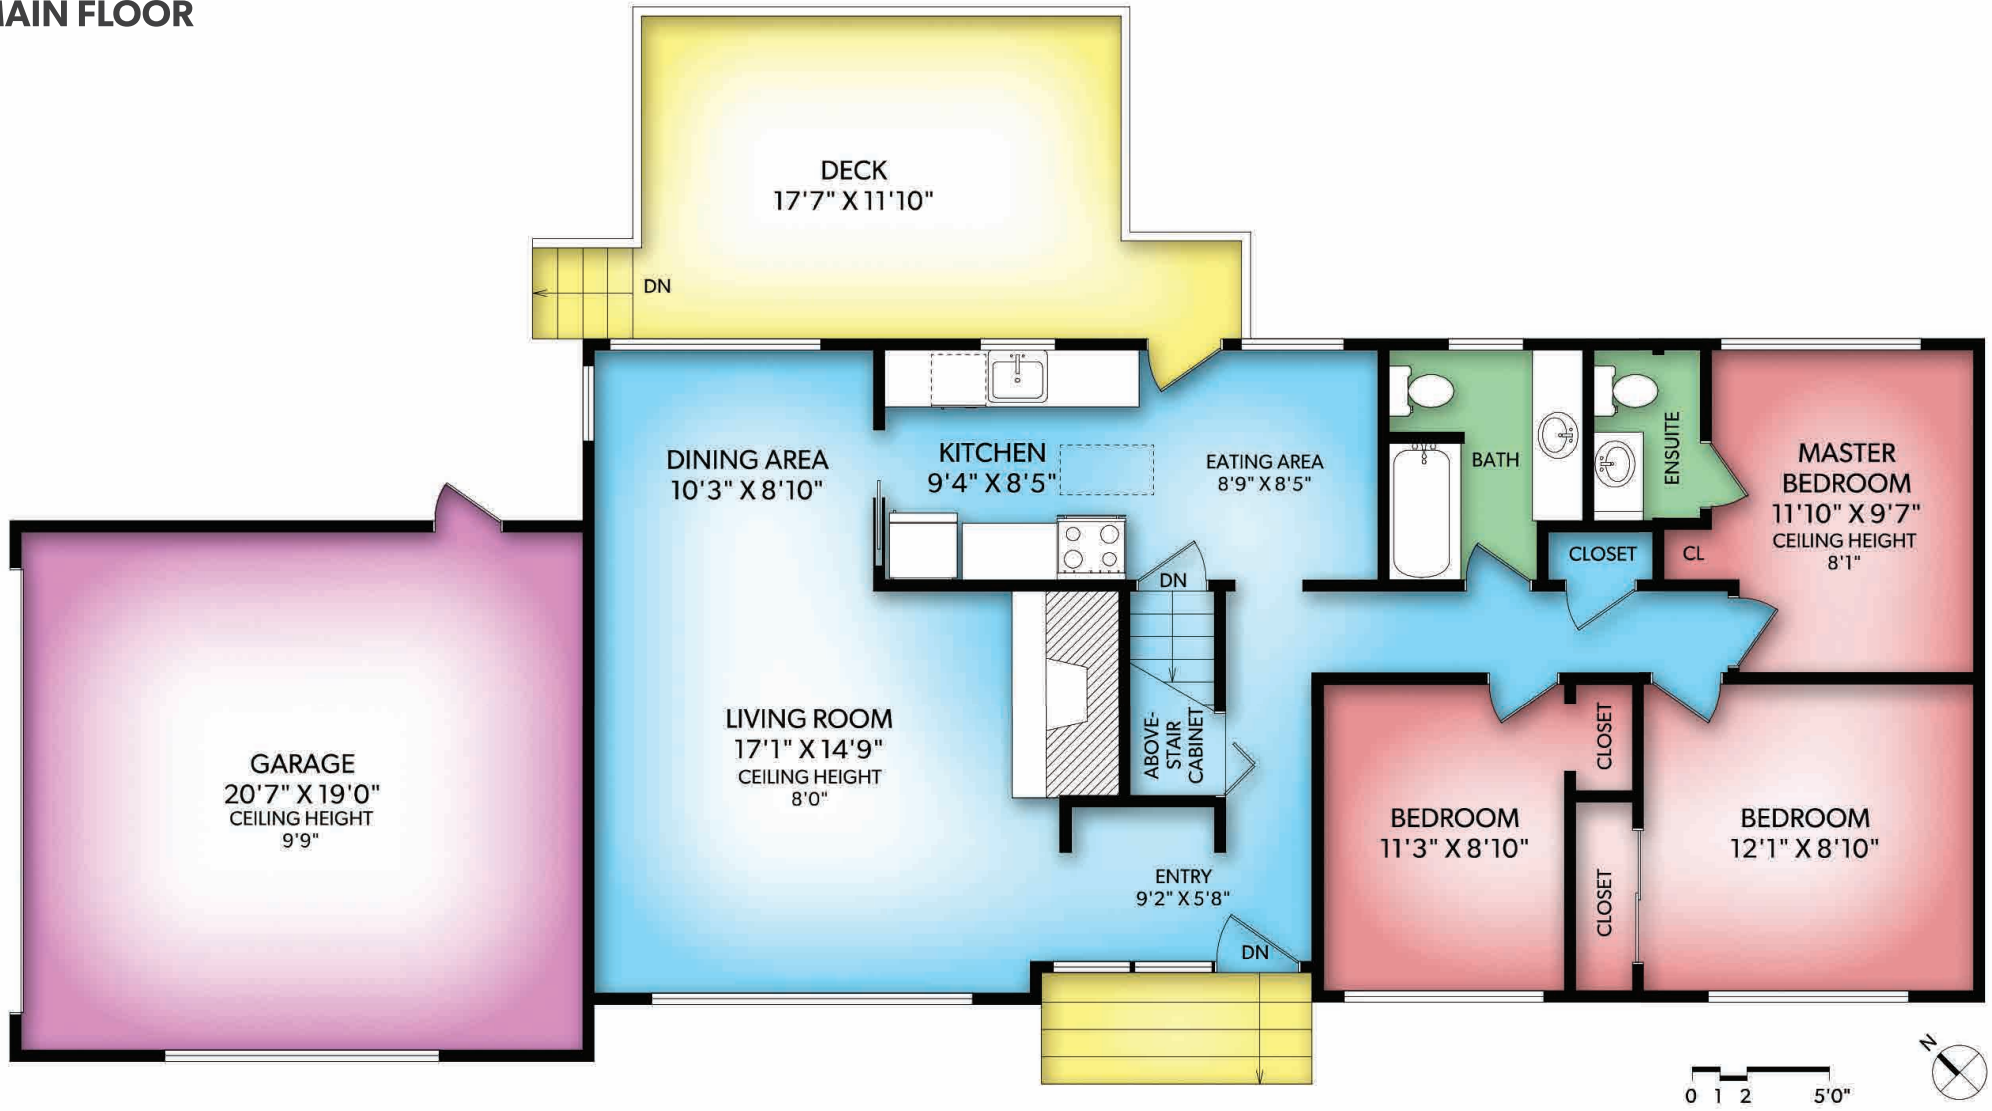

MAIN FLOOR

FLOOR	FINISHED	UNFINISHED	TOTAL	OTHER AREAS
MAIN	1242	0	1242	GARAGE 417
LOWER	878	378	1156	DECK 239
TOTAL	2020	378	2398	

REAL FOTO **2860 TUDOR AVENUE**
 DOCUMENT PREPARED FOR THE EXCLUSIVE USE OF
MCLEAN REAL ESTATE GROUP

250-388-6998
 ORDERS@REALFOTO.CA MEASURED 03/20/2019 BY CLAY OVINGE

All information furnished regarding this property is from sources deemed reliable but no warranty or representation is made to the accuracy thereof. Purchaser to verify measurements if important.

LOWER FLOOR

FLOOR	FINISHED	UNFINISHED	TOTAL	OTHER AREAS
MAIN	1242	0	1242	GARAGE 417
LOWER	878	378	1156	DECK 239
TOTAL	2020	378	2398	

REAL FOTO **2860 TUDOR AVENUE**
 DOCUMENT PREPARED FOR THE EXCLUSIVE USE OF
MCLEAN REAL ESTATE GROUP