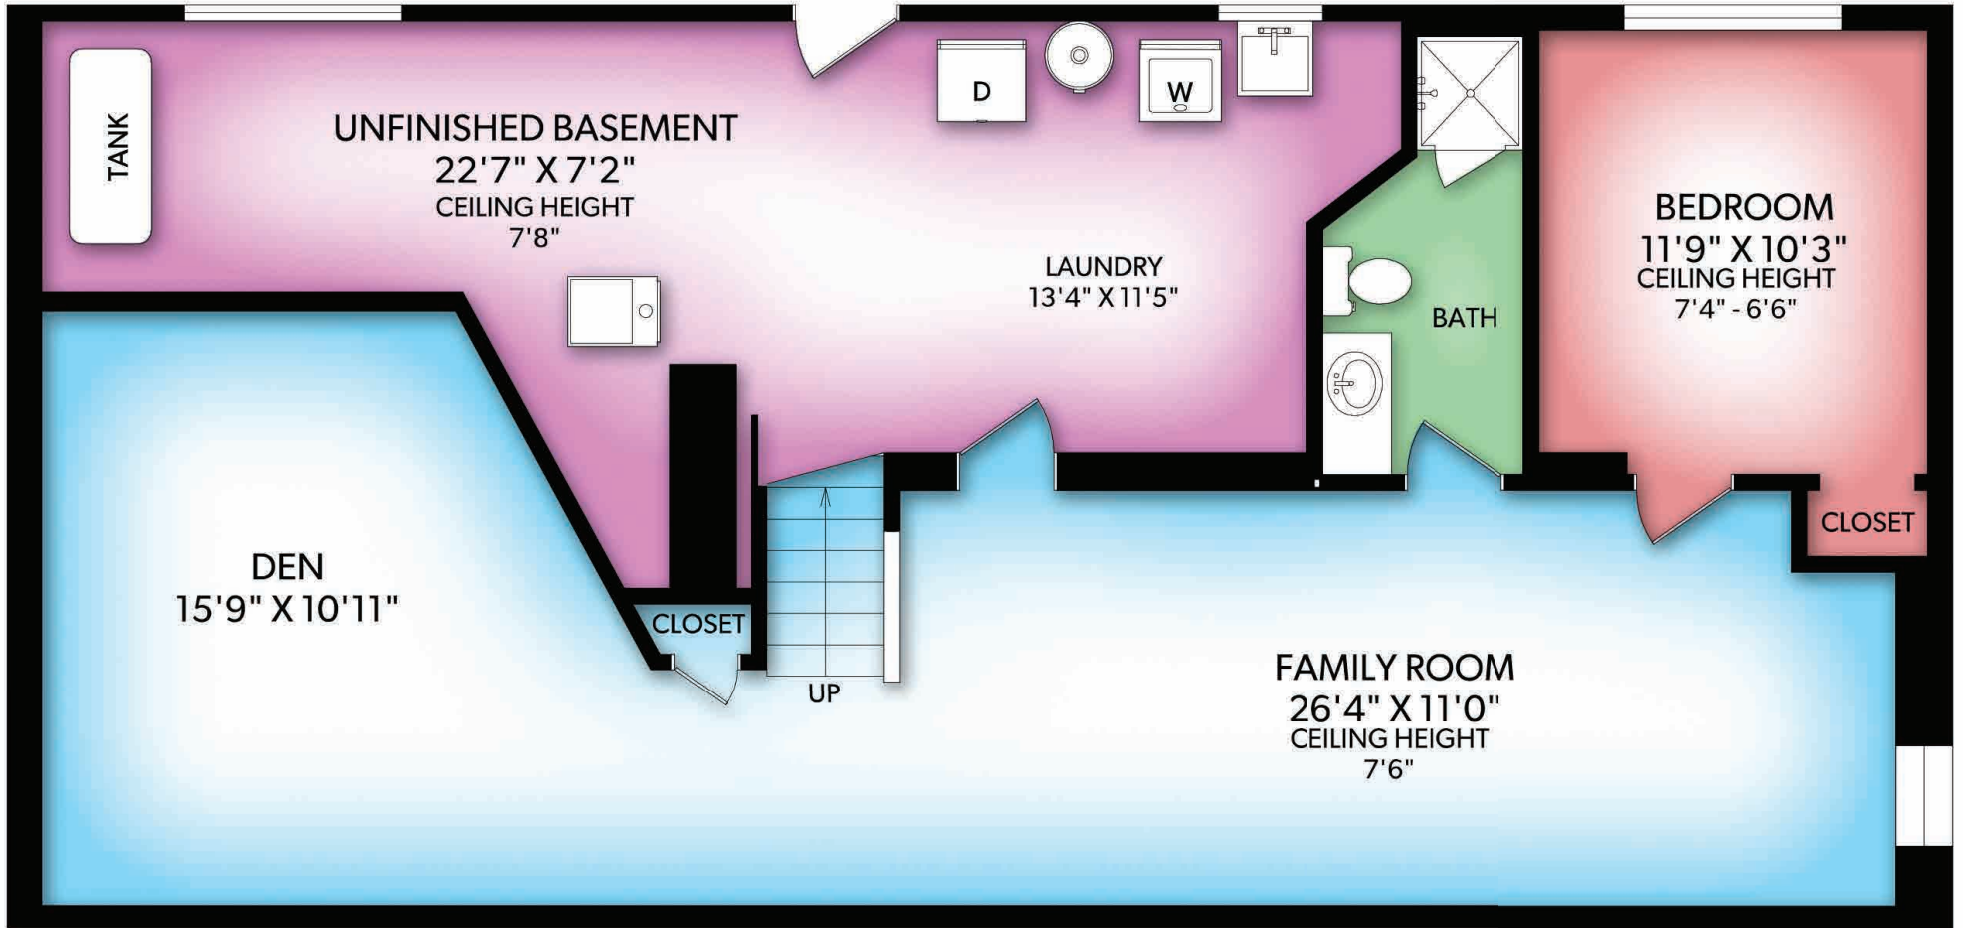

MAIN FLOOR

FLOOR	FINISHED	UNFINISHED	TOTAL	OTHER AREAS
MAIN	1242	0	1242	GARAGE 417
LOWER	878	378	1156	DECK 239
TOTAL	2020	378	2398	

REAL FOTO **2860 TUDOR AVENUE**
 DOCUMENT PREPARED FOR THE EXCLUSIVE USE OF
MCLEAN REAL ESTATE GROUP

250-388-6998
 ORDERS@REALFOTO.CA MEASURED 03/20/2019 BY CLAY OVINGE

All information furnished regarding this property is from sources deemed reliable but no warranty or representation is made to the accuracy thereof. Purchaser to verify measurements if important.

LOWER FLOOR

FLOOR	FINISHED	UNFINISHED	TOTAL	OTHER AREAS
MAIN	1242	0	1242	GARAGE 417
LOWER	878	378	1156	DECK 239
TOTAL	2020	378	2398	

REAL FOTO **2860 TUDOR AVENUE**
 DOCUMENT PREPARED FOR THE EXCLUSIVE USE OF
MCLEAN REAL ESTATE GROUP