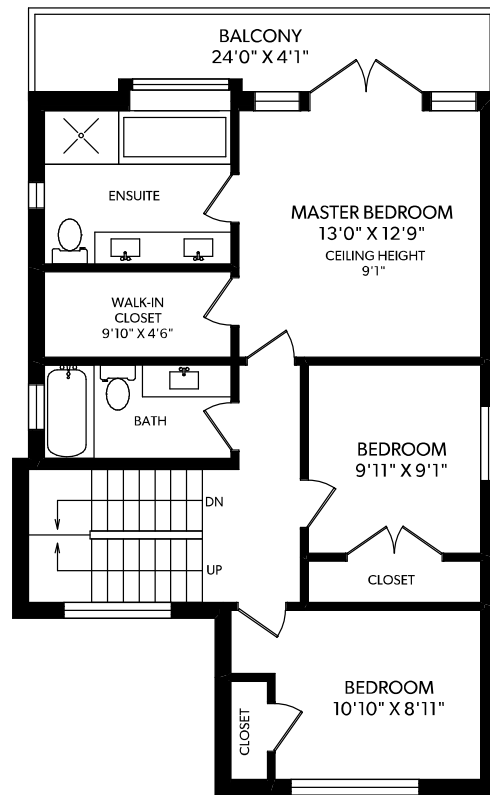

TOP FLOOR

UPPER FLOOR

MAIN FLOOR

LOWER FLOOR

FLOOR	FINISHED	UNFINISHED	TOTAL	OTHER AREAS
MAIN	864	0	864	DECK 115
UPPER	834	0	834	BALCONY 105
LOWER	1016	0	1016	
TOP	378	0	378	
TOTAL	3092	0	3092	

REAL FOTO **116 WEST 18TH AVENUE**
 DOCUMENT PREPARED FOR THE EXCLUSIVE USE OF
THE VELVE GROUP

250-388-6998
 ORDERS@REALFOTO.CA MEASURED 03/15/2019 BY JUSTIN GREENWOOD

All information furnished regarding this property is from sources deemed reliable but no warranty or representation is made to the accuracy thereof. Purchaser to verify measurements if important.