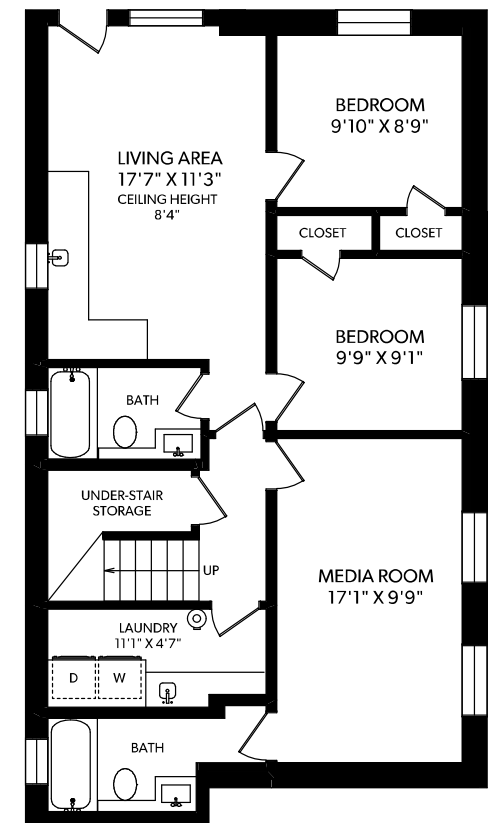

TOP FLOOR

UPPER FLOOR

MAIN FLOOR

LOWER FLOOR

FLOOR	FINISHED	UNFINISHED	TOTAL	OTHER AREAS
MAIN	864	0	864	DECK 115
UPPER	834	0	834	BALCONY 105
LOWER	1016	0	1016	
TOP	378	0	378	
TOTAL	3092	0	3092	

REAL FOTO **116 WEST 18TH AVENUE**
 DOCUMENT PREPARED FOR THE EXCLUSIVE USE OF
THE VELVE GROUP

250-388-6998
 ORDERS@REALFOTO.CA MEASURED 03/15/2019 BY JUSTIN GREENWOOD

All information furnished regarding this property is from sources deemed reliable but no warranty or representation is made to the accuracy thereof. Purchaser to verify measurements if important.