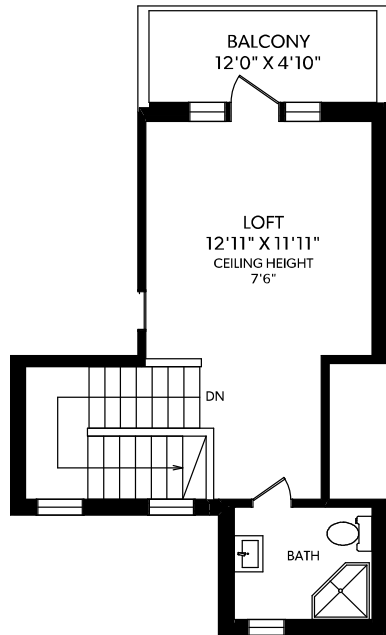

TOP FLOOR

UPPER FLOOR

MAIN FLOOR

LOWER FLOOR

FLOOR	FINISHED	UNFINISHED	TOTAL	OTHER AREAS
MAIN	864	0	864	DECK 115
UPPER	834	0	834	BALCONY 105
LOWER	1016	0	1016	
TOP	378	0	378	
TOTAL	3092	0	3092	

REAL FOTO **116 WEST 18TH AVENUE**
 DOCUMENT PREPARED FOR THE EXCLUSIVE USE OF
THE VELVE GROUP

250-388-6998
 ORDERS@REALFOTO.CA MEASURED 03/15/2019 BY JUSTIN GREENWOOD

All information furnished regarding this property is from sources deemed reliable but no warranty or representation is made to the accuracy thereof. Purchaser to verify measurements if important.