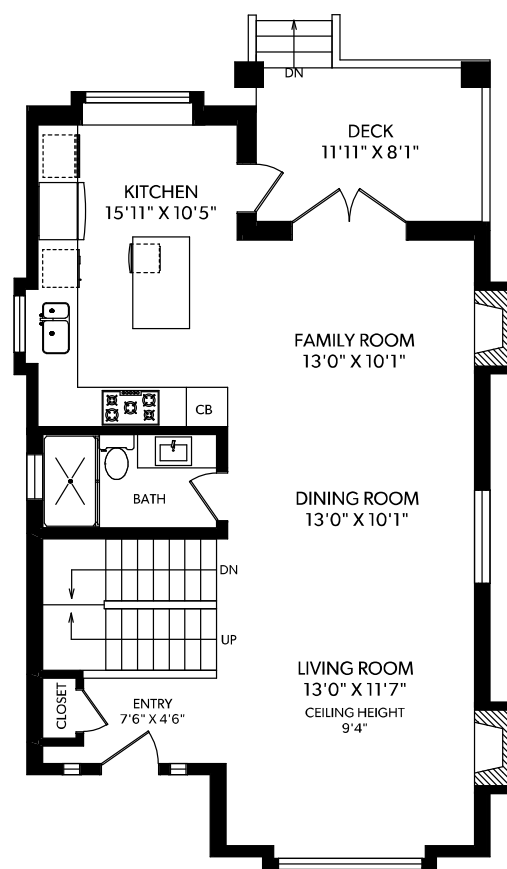

TOP FLOOR

UPPER FLOOR

MAIN FLOOR

LOWER FLOOR

FLOOR	FINISHED	UNFINISHED	TOTAL	OTHER AREAS
MAIN	864	0	864	DECK 115
UPPER	834	0	834	BALCONY 105
LOWER	1016	0	1016	
TOP	378	0	378	
TOTAL	3092	0	3092	

REAL FOTO **116 WEST 18TH AVENUE**
 DOCUMENT PREPARED FOR THE EXCLUSIVE USE OF
THE VELVE GROUP

250-388-6998
 ORDERS@REALFOTO.CA MEASURED 03/15/2019 BY JUSTIN GREENWOOD

All information furnished regarding this property is from sources deemed reliable but no warranty or representation is made to the accuracy thereof. Purchaser to verify measurements if important.