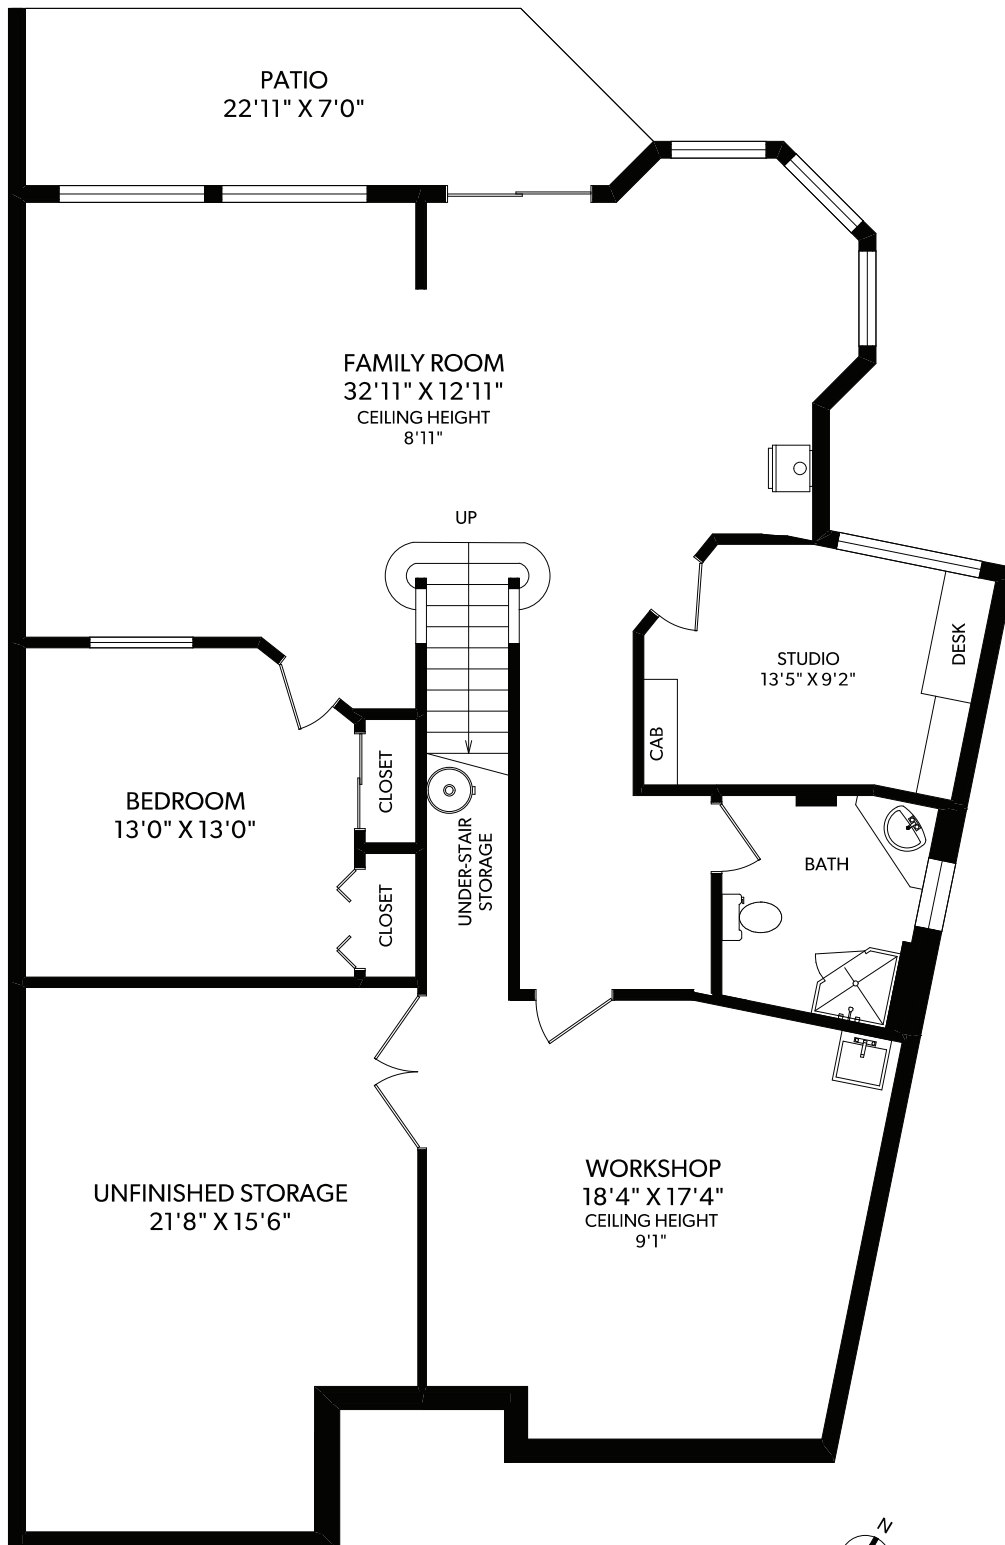

MAIN FLOOR

FLOOR	FINISHED	UNFINISHED	TOTAL	OTHER AREAS	
MAIN	1843	0	1843	GARAGE	417
LOWER	1131	697	1828	PATIOS	395
TOTAL	2974	697	3671	BALCONY	223

16-4360 EMILY CARR DRIVE
 DOCUMENT PREPARED FOR THE EXCLUSIVE USE OF
ROXANNE BRASS REAL ESTATE GROUP

250-388-6998
 ORDERS@REALFOTO.CA

MEASURED 03/11/2019 BY CLAY OVINGE

All information furnished regarding this property is from sources deemed reliable but no warranty or representation is made to the accuracy thereof. Purchaser to verify measurements if important.

LOWER FLOOR

FLOOR	FINISHED	UNFINISHED	TOTAL	OTHER AREAS	
MAIN	1843	0	1843	GARAGE	417
LOWER	1131	697	1828	PATIOS	395
TOTAL	2974	697	3671	BALCONY	223

16-4360 EMILY CARR DRIVE

DOCUMENT PREPARED FOR THE EXCLUSIVE USE OF
ROXANNE BRASS REAL ESTATE GROUP