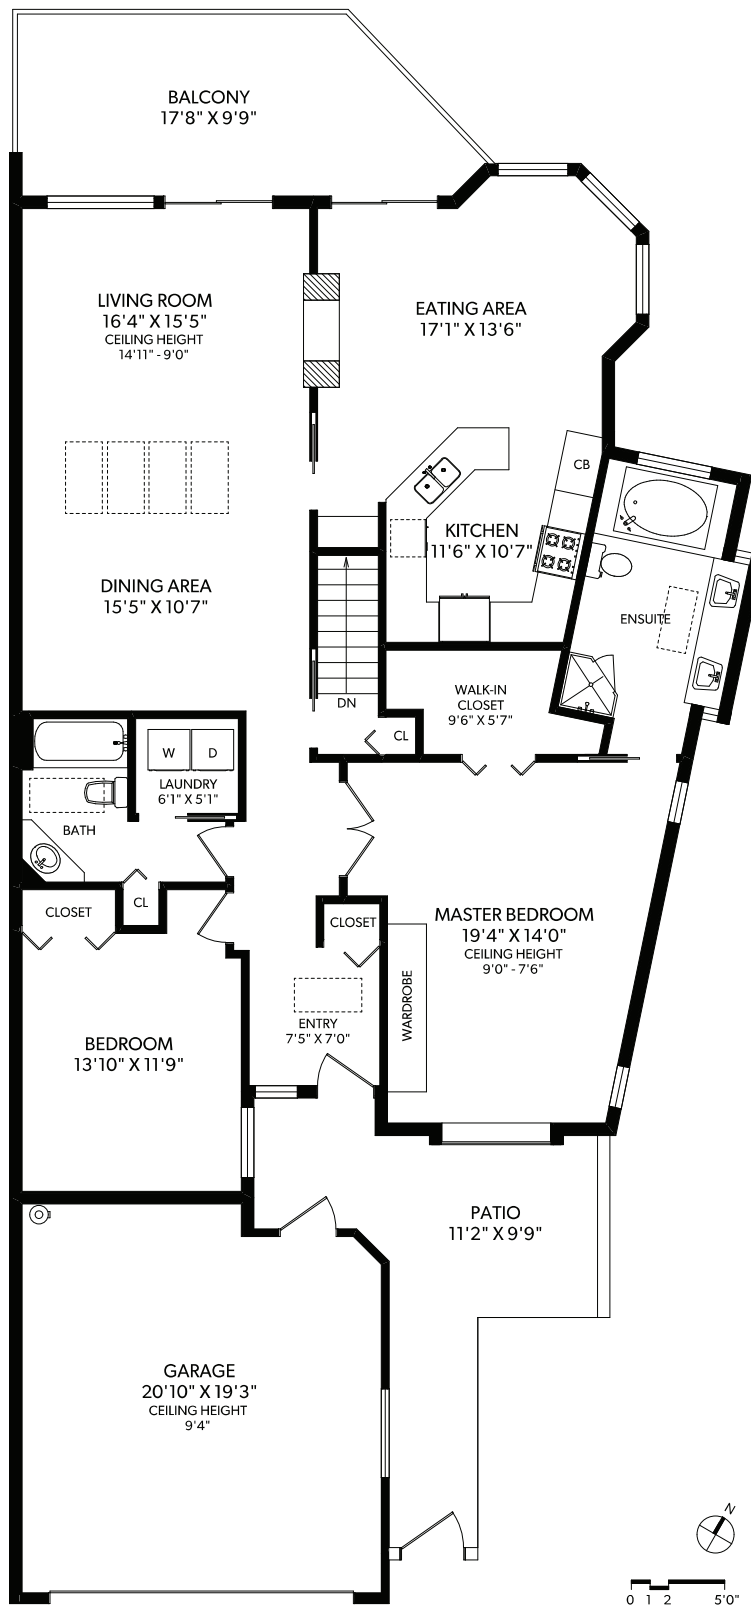

MAIN FLOOR

FLOOR	FINISHED	UNFINISHED	TOTAL	OTHER AREAS	
MAIN	1843	0	1843	GARAGE	417
LOWER	1131	697	1828	PATIOS	395
TOTAL	2974	697	3671	BALCONY	223

16-4360 EMILY CARR DRIVE
 DOCUMENT PREPARED FOR THE EXCLUSIVE USE OF
ROXANNE BRASS REAL ESTATE GROUP

250-388-6998
 ORDERS@REALFOTO.CA

MEASURED 03/11/2019 BY CLAY OVINGE

All information furnished regarding this property is from sources deemed reliable but no warranty or representation is made to the accuracy thereof. Purchaser to verify measurements if important.

LOWER FLOOR

FLOOR	FINISHED	UNFINISHED	TOTAL	OTHER AREAS	
MAIN	1843	0	1843	GARAGE	417
LOWER	1131	697	1828	PATIOS	395
TOTAL	2974	697	3671	BALCONY	223

16-4360 EMILY CARR DRIVE

DOCUMENT PREPARED FOR THE EXCLUSIVE USE OF
ROXANNE BRASS REAL ESTATE GROUP