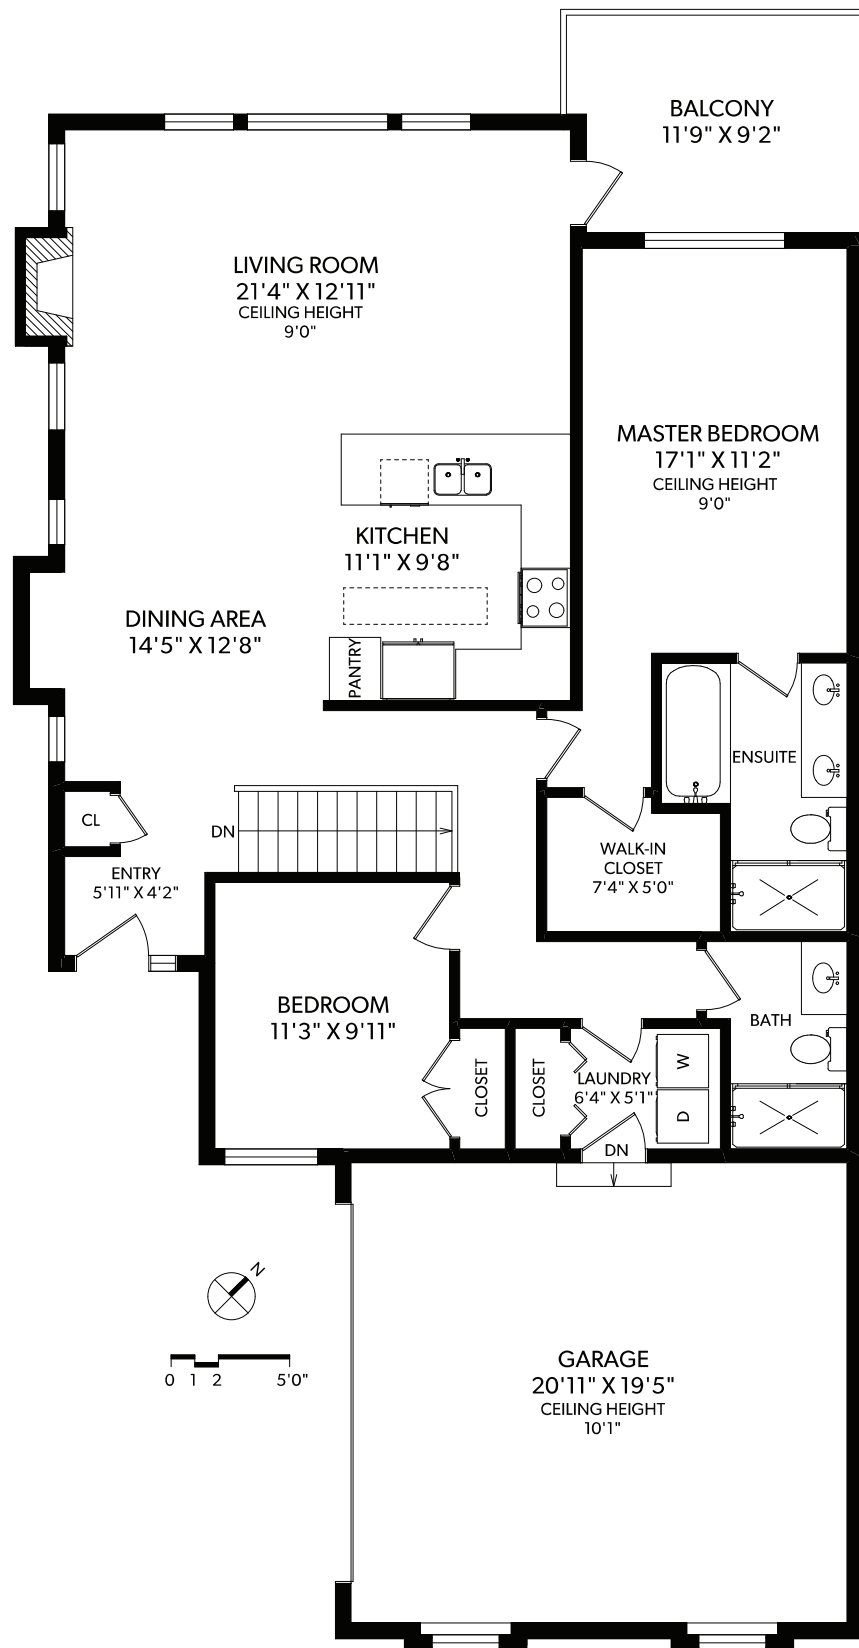

MAIN FLOOR

FLOOR	FINISHED	UNFINISHED	TOTAL	OTHER AREAS	
MAIN	1419	0	1419	GARAGE	447
LOWER	1414	0	1414	BALCONY	118
TOTAL	2833	0	2833	PATIO	123

REAL FOTO **3-3933 SOUTH VALLEY DRIVE**
 DOCUMENT PREPARED FOR THE EXCLUSIVE USE OF
ROBYN WILDMAN

250-388-6998
 ORDERS@REALFOTO.CA MEASURED 02/23/2018 BY CLAY OVINGE

All information furnished regarding this property is from sources deemed reliable but no warranty or representation is made to the accuracy thereof. Purchaser to verify measurements if important.

LOWER FLOOR

FLOOR	FINISHED	UNFINISHED	TOTAL	OTHER AREAS	
MAIN	1419	0	1419	GARAGE	447
LOWER	1414	0	1414	BALCONY	118
TOTAL	2833	0	2833	PATIO	123

3-3933 SOUTH VALLEY DRIVE

DOCUMENT PREPARED FOR THE EXCLUSIVE USE OF