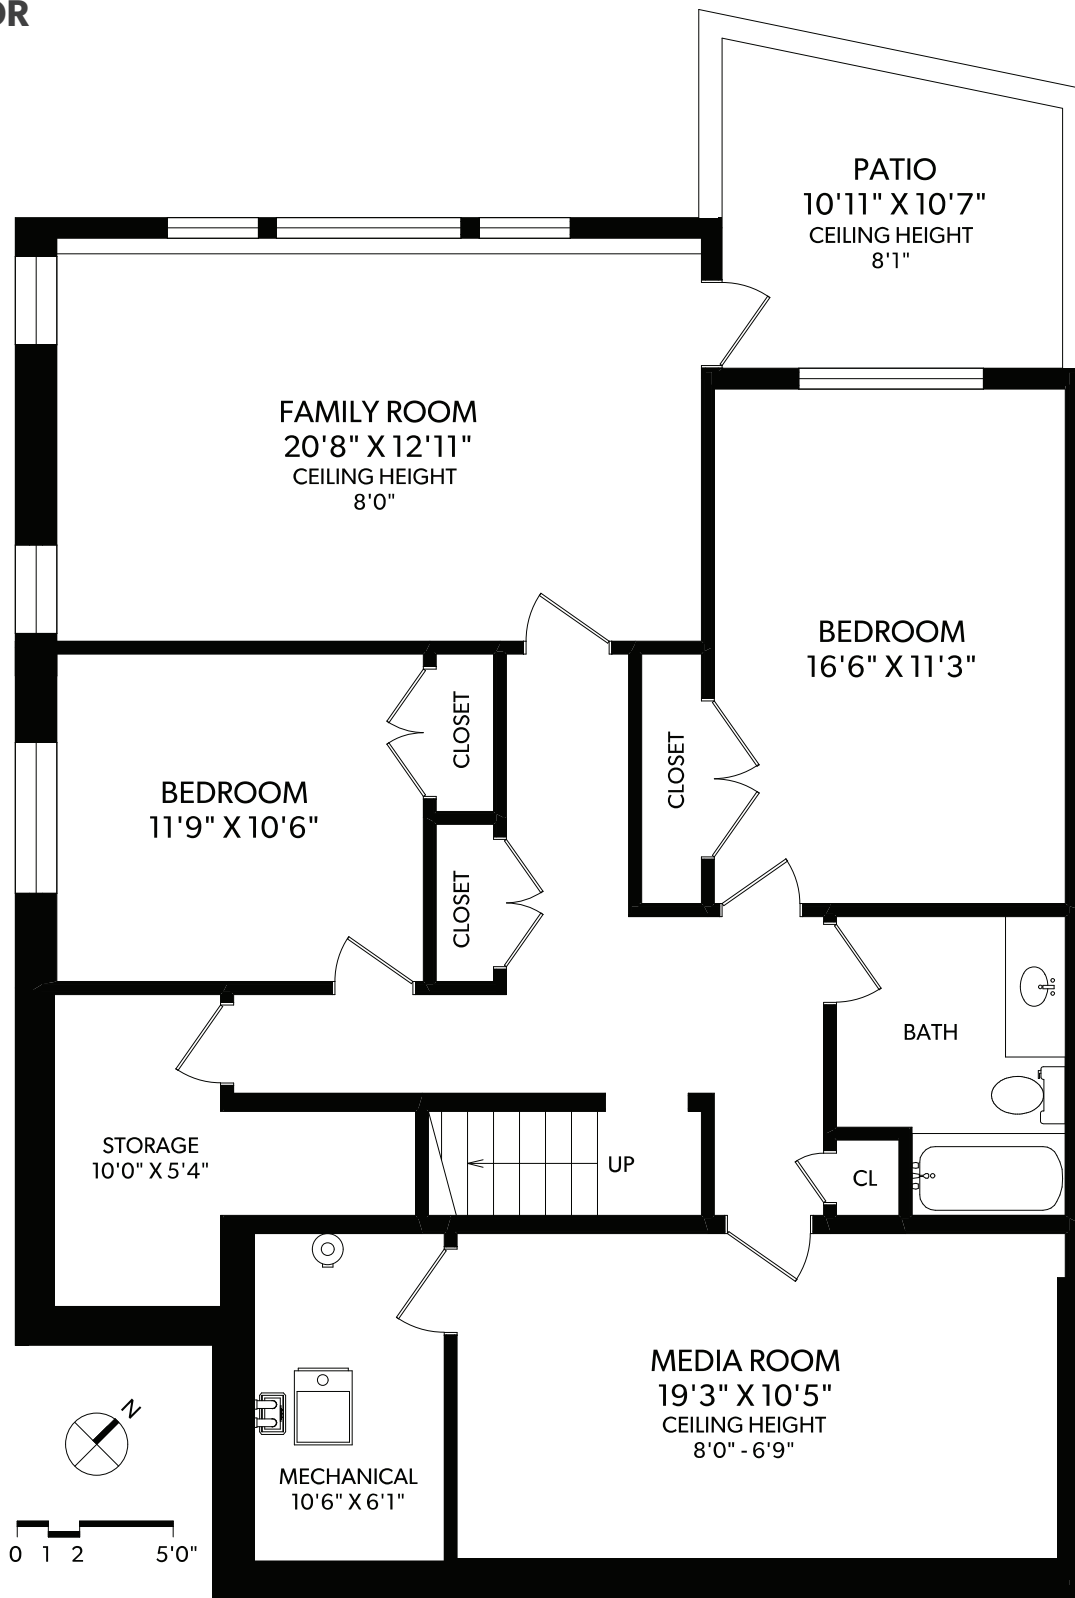

MAIN FLOOR

FLOOR	FINISHED	UNFINISHED	TOTAL	OTHER AREAS	
MAIN	1419	0	1419	GARAGE	447
LOWER	1414	0	1414	BALCONY	118
TOTAL	2833	0	2833	PATIO	123

REAL FOTO **3-3933 SOUTH VALLEY DRIVE**
 DOCUMENT PREPARED FOR THE EXCLUSIVE USE OF
ROBYN WILDMAN

250-388-6998
 ORDERS@REALFOTO.CA MEASURED 02/23/2018 BY CLAY OVINGE

All information furnished regarding this property is from sources deemed reliable but no warranty or representation is made to the accuracy thereof. Purchaser to verify measurements if important.

LOWER FLOOR

FLOOR	FINISHED	UNFINISHED	TOTAL	OTHER AREAS	
MAIN	1419	0	1419	GARAGE	447
LOWER	1414	0	1414	BALCONY	118
TOTAL	2833	0	2833	PATIO	123

3-3933 SOUTH VALLEY DRIVE

DOCUMENT PREPARED FOR THE EXCLUSIVE USE OF

ROBYN WILDMAN

250-388-6998
ORDERS@REALFOTO.CA MEASURED 02/23/2018 BY CLAY OVINCE

All information furnished regarding this property is from sources deemed reliable but no warranty or representation is made to the accuracy thereof. Purchaser to verify measurements if important.