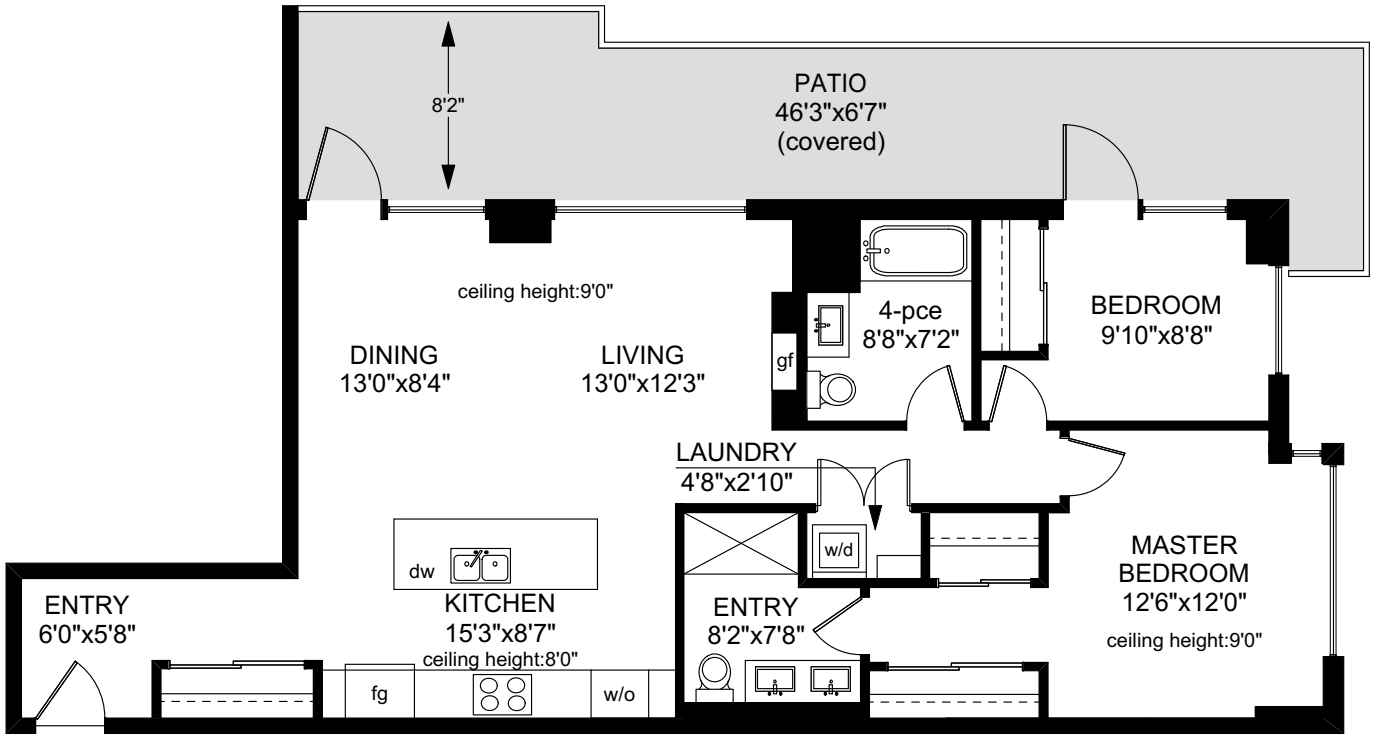

504 - 4009 RAINBOW HILL LANE

UNIT 504
1095 SQ.FT.

	FINISHED SQ. FT.	UNFINISHED SQ. FT.	TOTAL SQ. FT.
UNIT 504	1095	0	1095
TOTAL	1095	0	1095
BALCONY	0	335	335

PREPARED FOR THE EXCLUSIVE USE OF
NOEL HACHE OF RE/MAX CAMOSUN

MEASURED ON: 01/16/19
DRAWING FILE: 17357

Tafe Measure VICTORIA, B.C.
Ph. 883.8894
www.tafemeasure.com