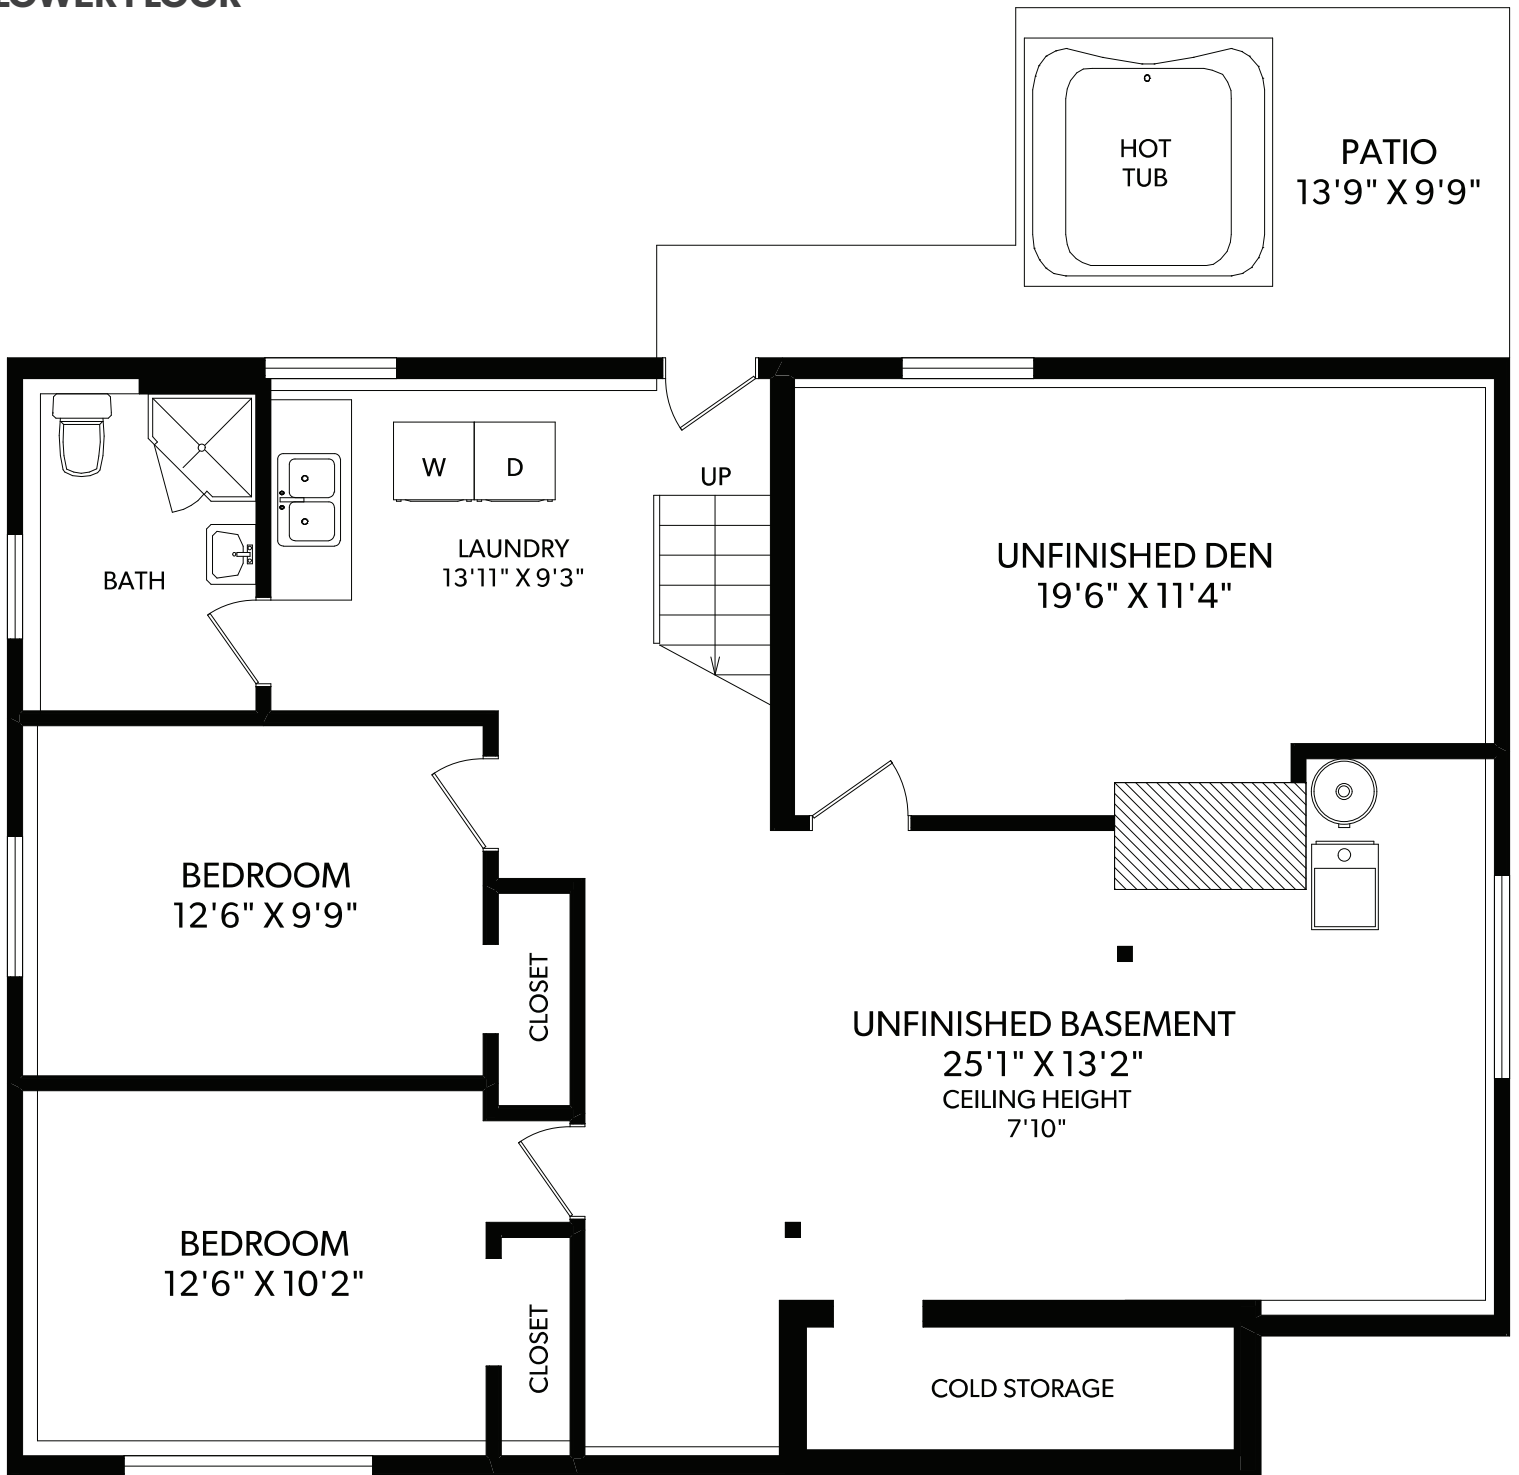

MAIN FLOOR

FLOOR	FINISHED	UNFINISHED	TOTAL	OTHER AREAS
MAIN	1220	0	1220	PATIO 170
LOWER	801	476	1277	
TOTAL	2021	476	2497	

722 PINE STREET

DOCUMENT PREPARED FOR THE EXCLUSIVE USE OF

ARIANA CISOTTO & THOMAS KALA

LOWER FLOOR

FLOOR	FINISHED	UNFINISHED	TOTAL	OTHER AREAS
MAIN	1220	0	1220	PATIO 170
LOWER	801	476	1277	
TOTAL	2021	476	2497	

722 PINE STREET

DOCUMENT PREPARED FOR THE EXCLUSIVE USE OF

ARIANA CISOTTO & THOMAS KALA