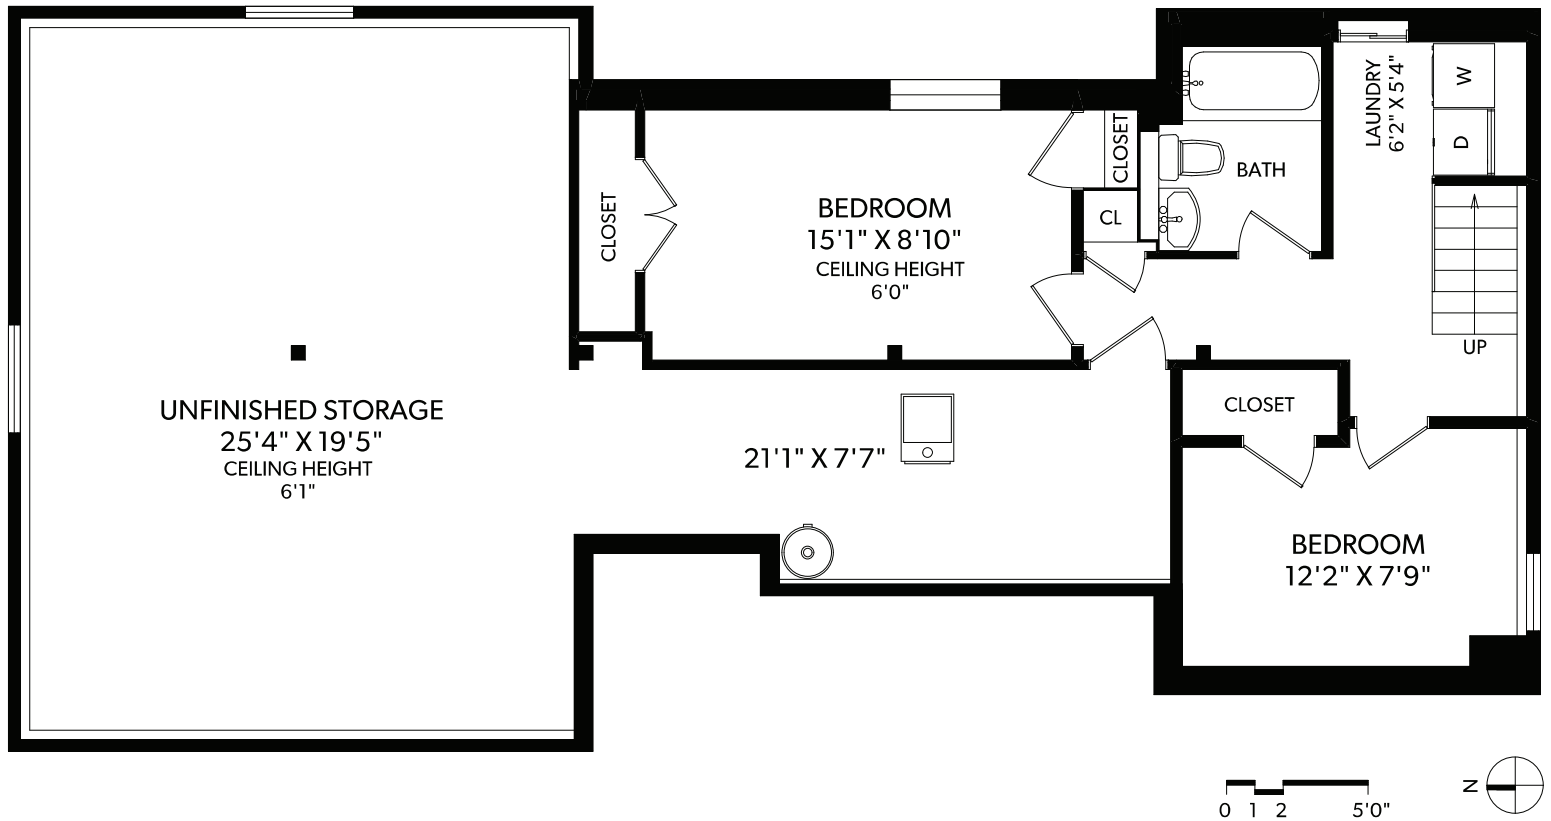

MAIN FLOOR

FLOOR	FINISHED	UNFINISHED	TOTAL	OTHER AREAS
MAIN	1496	0	1496	DECK 373
LOWER	535	693	1228	
TOTAL	2031	693	2031	

REAL FOTO **3171 CARMAN STREET**
 DOCUMENT PREPARED FOR THE EXCLUSIVE USE OF
NICOLE PELAN

250-388-6998
 ORDERS@REALFOTO.CA MEASURED 03/18/2019 BY TODD MAYER

All information furnished regarding this property is from sources deemed reliable but no warranty or representation is made to the accuracy thereof. Purchaser to verify measurements if important.

LOWER FLOOR

FLOOR	FINISHED	UNFINISHED	TOTAL	OTHER AREAS
MAIN	1496	0	1496	DECK 373
LOWER	535	693	1228	
TOTAL	2031	693	2031	

REAL FOTO **3171 CARMAN STREET**
 DOCUMENT PREPARED FOR THE EXCLUSIVE USE OF
NICOLE PELAN