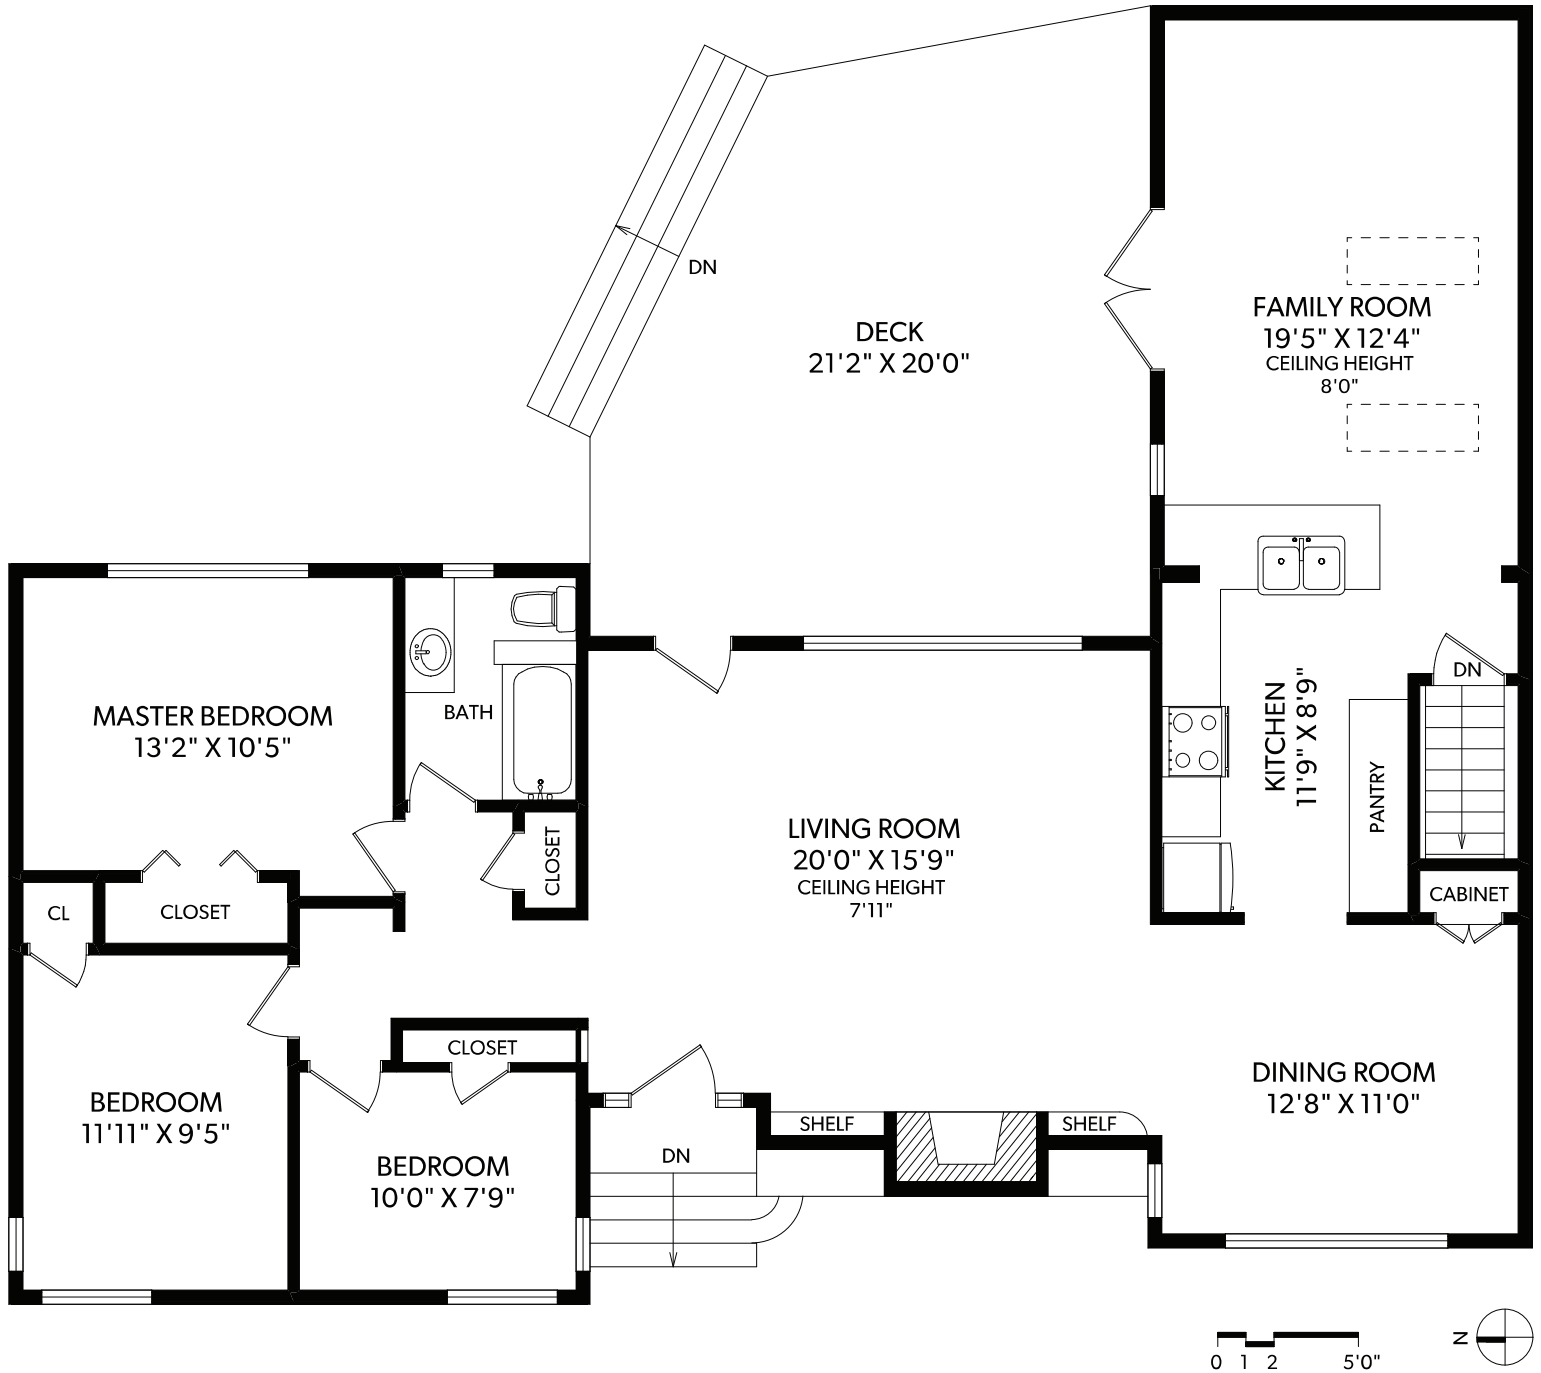

MAIN FLOOR

FLOOR	FINISHED	UNFINISHED	TOTAL	OTHER AREAS
MAIN	1496	0	1496	DECK 373
LOWER	535	693	1228	
TOTAL	2031	693	2031	

REAL FOTO **3171 CARMAN STREET**
 DOCUMENT PREPARED FOR THE EXCLUSIVE USE OF
NICOLE PELAN

250-388-6998
 ORDERS@REALFOTO.CA MEASURED 03/18/2019 BY TODD MAYER

All information furnished regarding this property is from sources deemed reliable but no warranty or representation is made to the accuracy thereof. Purchaser to verify measurements if important.

LOWER FLOOR

FLOOR	FINISHED	UNFINISHED	TOTAL	OTHER AREAS
MAIN	1496	0	1496	DECK 373
LOWER	535	693	1228	
TOTAL	2031	693	2031	

REAL FOTO **3171 CARMAN STREET**
 DOCUMENT PREPARED FOR THE EXCLUSIVE USE OF
NICOLE PELAN