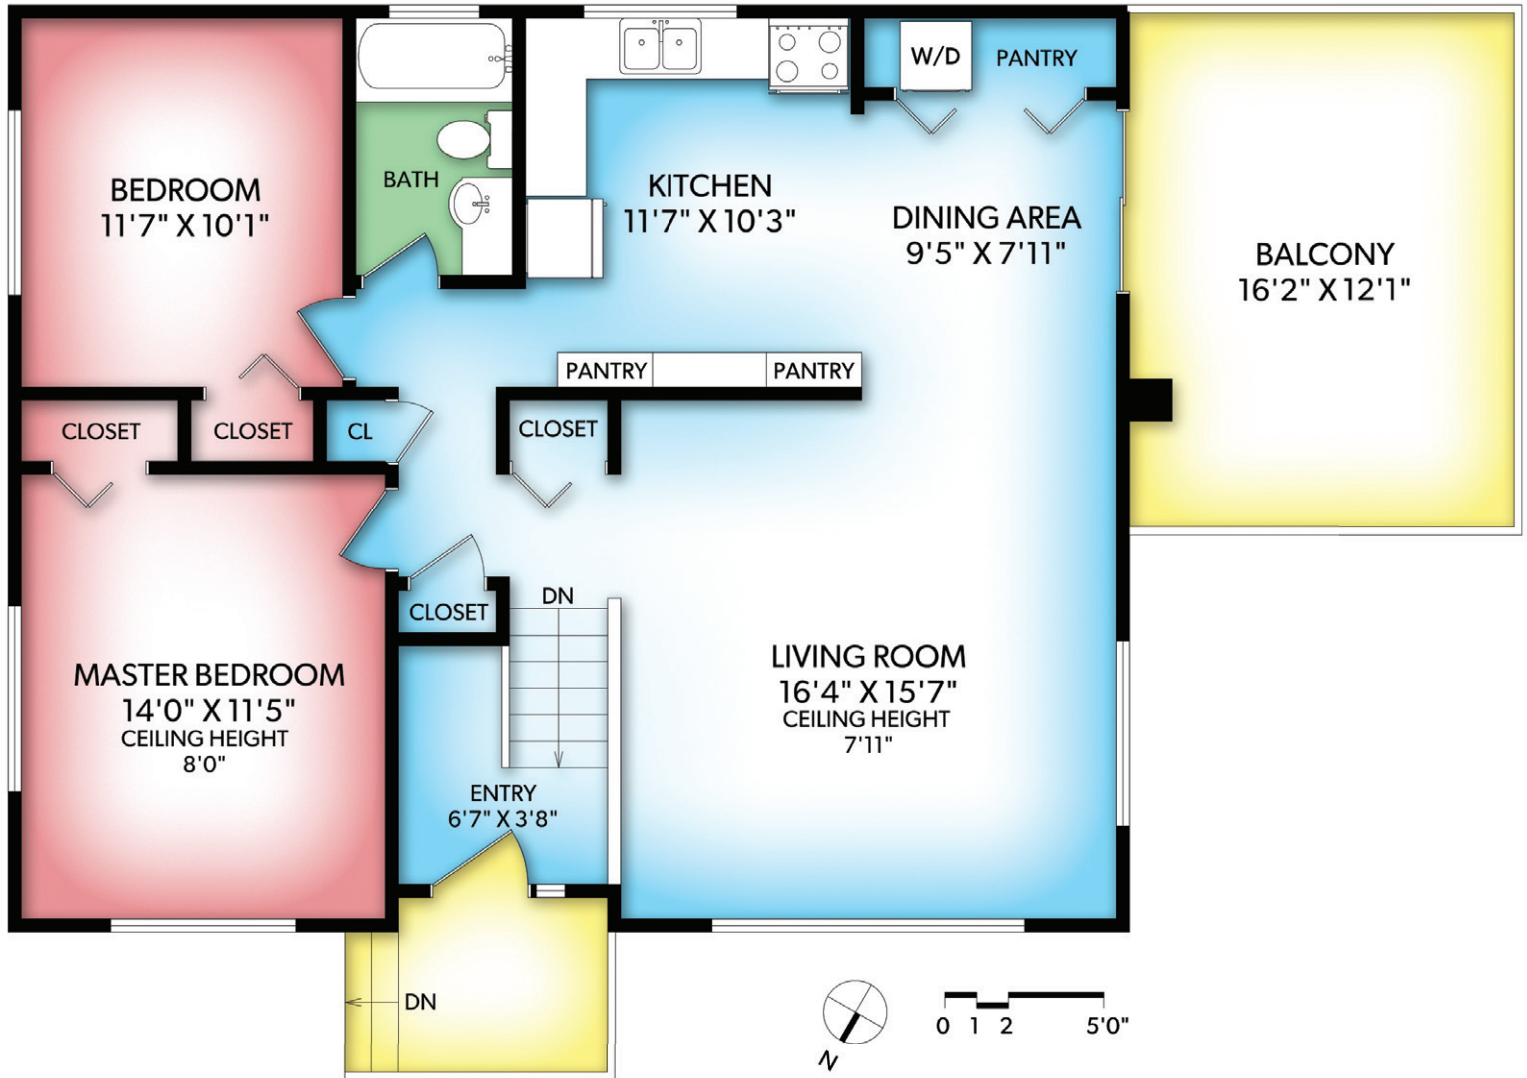

MAIN FLOOR

FLOOR	FINISHED	UNFINISHED	TOTAL	OTHER AREAS	
MAIN	1021	0	1021	PATIO	635
LOWER	1063	0	1063	BALCONY	206
TOTAL	2084	0	2084	DECK	308

REAL FOTO **4018 CAREY ROAD**
 DOCUMENT PREPARED FOR THE EXCLUSIVE USE OF
DOUG HOLLOWAY

JONESco
 REAL ESTATE INC

LOWER FLOOR

FLOOR	FINISHED	UNFINISHED	TOTAL	OTHER AREAS	
MAIN	1021	0	1021	PATIO	635
LOWER	1063	0	1063	BALCONY	206
TOTAL	2084	0	2084	DECK	308

REAL FOTO **4018 CAREY ROAD**
 DOCUMENT PREPARED FOR THE EXCLUSIVE USE OF
DOUG HOLLOWAY