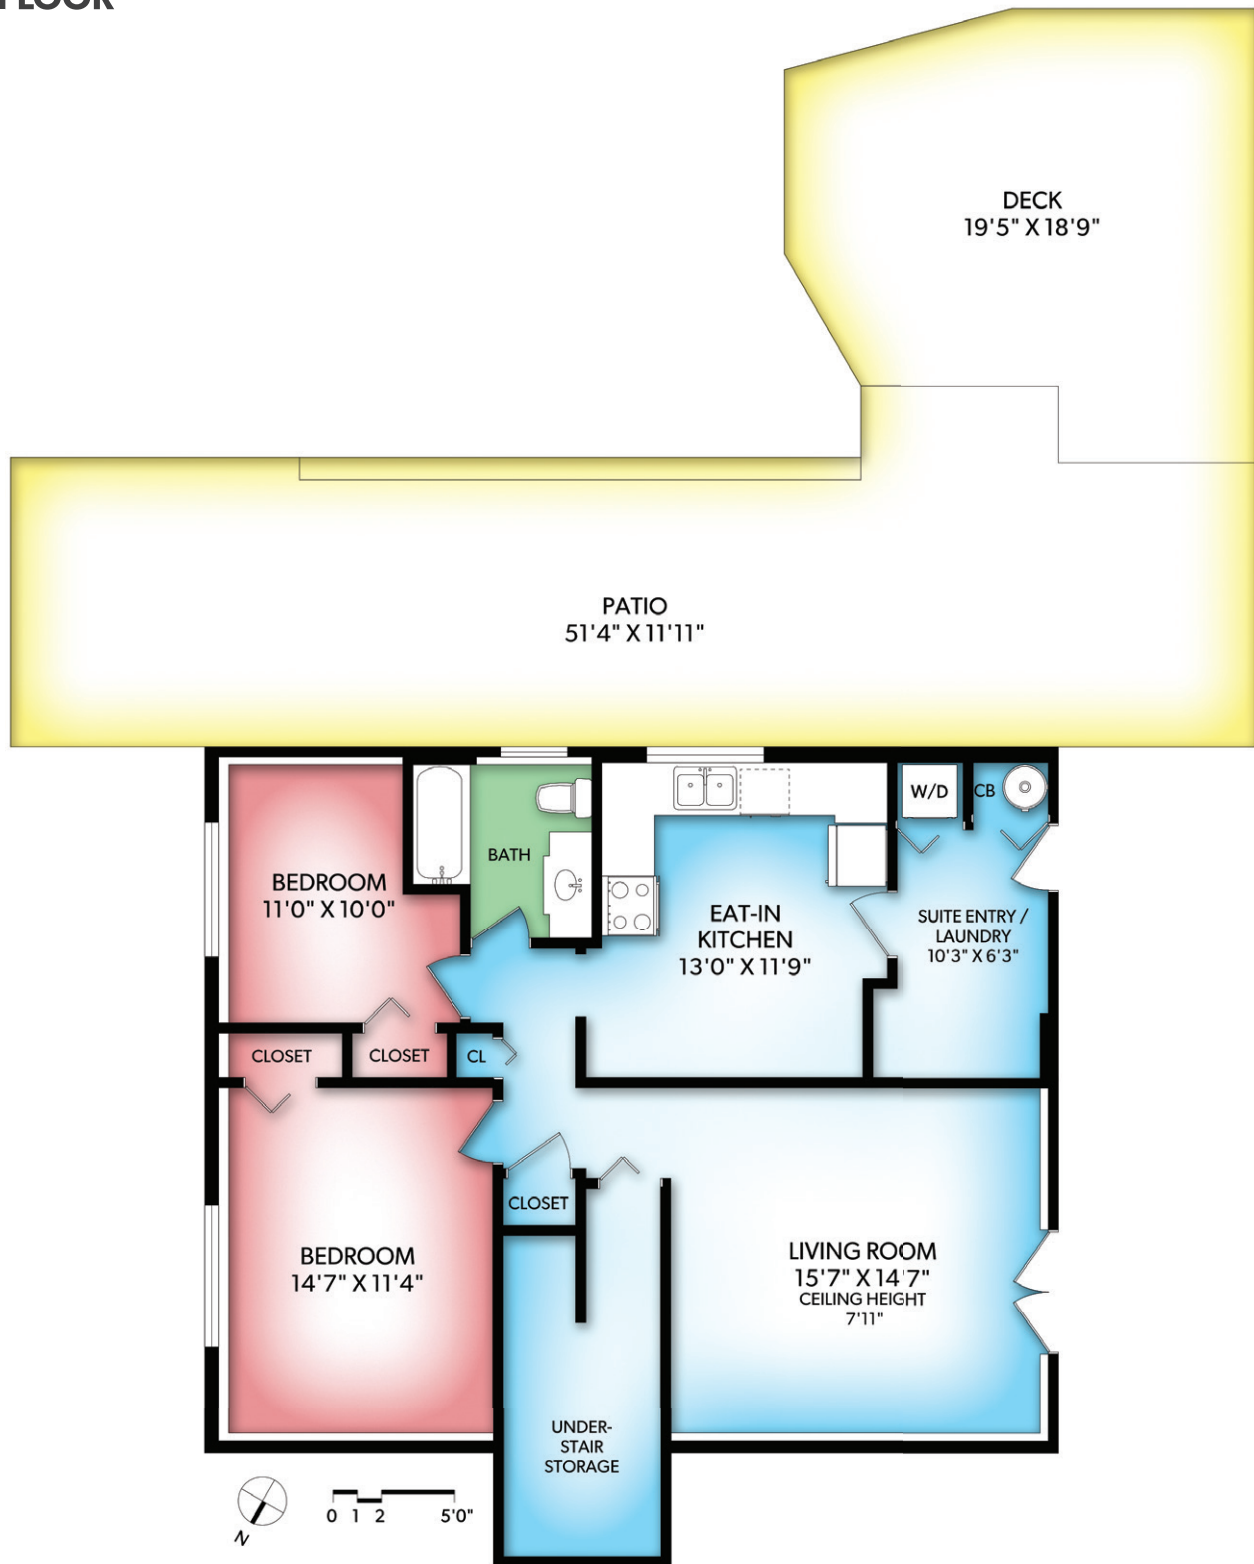

MAIN FLOOR

FLOOR	FINISHED	UNFINISHED	TOTAL	OTHER AREAS	
MAIN	1021	0	1021	PATIO	635
LOWER	1063	0	1063	BALCONY	206
TOTAL	2084	0	2084	DECK	308

REAL FOTO **4018 CAREY ROAD**
 DOCUMENT PREPARED FOR THE EXCLUSIVE USE OF
DOUG HOLLOWAY

JONESco
 REAL ESTATE INC

LOWER FLOOR

FLOOR	FINISHED	UNFINISHED	TOTAL	OTHER AREAS	
MAIN	1021	0	1021	PATIO	635
LOWER	1063	0	1063	BALCONY	206
TOTAL	2084	0	2084	DECK	308

REAL FOTO **4018 CAREY ROAD**
 DOCUMENT PREPARED FOR THE EXCLUSIVE USE OF
DOUG HOLLOWAY