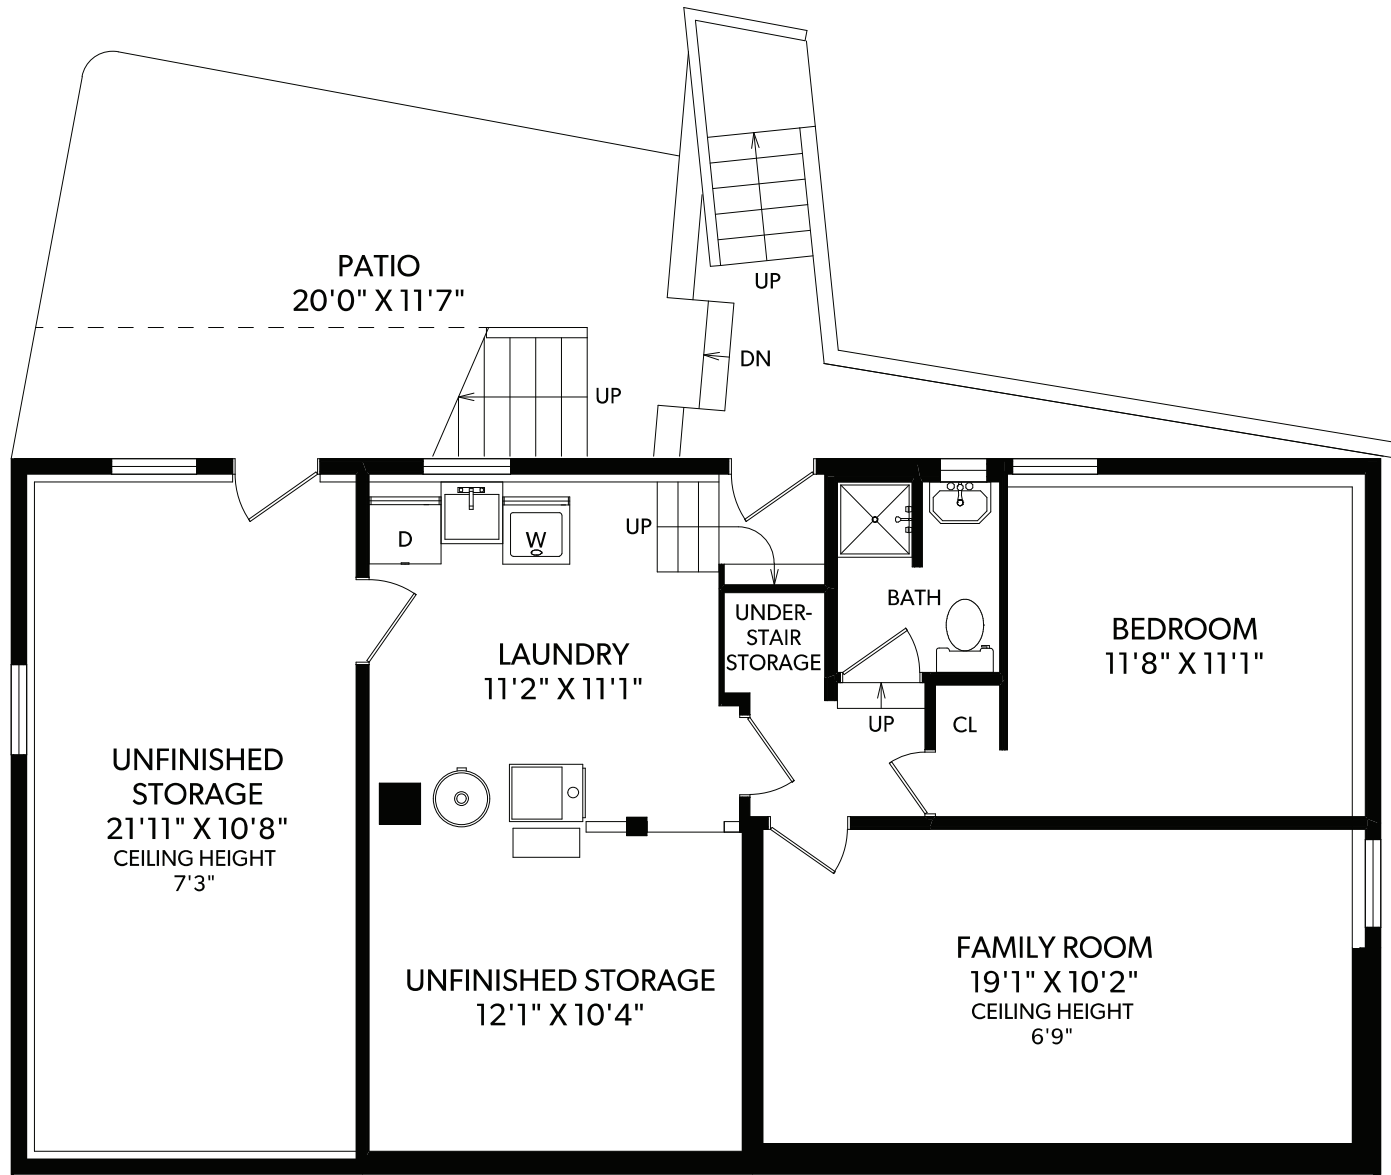

**MAIN FLOOR**

FLOOR	FINISHED	UNFINISHED	TOTAL	OTHER AREAS	
MAIN	1036	0	1036	PATIO	313
LOWER	485	542	1027	DECK	44
<b>TOTAL</b>	<b>1521</b>	<b>542</b>	<b>2063</b>		

**REAL FOTO** **1030 TILlicum ROAD**  
 DOCUMENT PREPARED FOR THE EXCLUSIVE USE OF  
**SUZY HAHN**

250-388-6998  
 ORDERS@REALFOTO.CA MEASURED 09/14/2018 BY TODD MAYER

All information furnished regarding this property is from sources deemed reliable but no warranty or representation is made to the accuracy thereof.

# LOWER FLOOR

FLOOR	FINISHED	UNFINISHED	TOTAL	OTHER AREAS	
MAIN	1036	0	1036	PATIO	313
LOWER	485	542	1027	DECK	44
<b>TOTAL</b>	<b>1521</b>	<b>542</b>	<b>2063</b>		