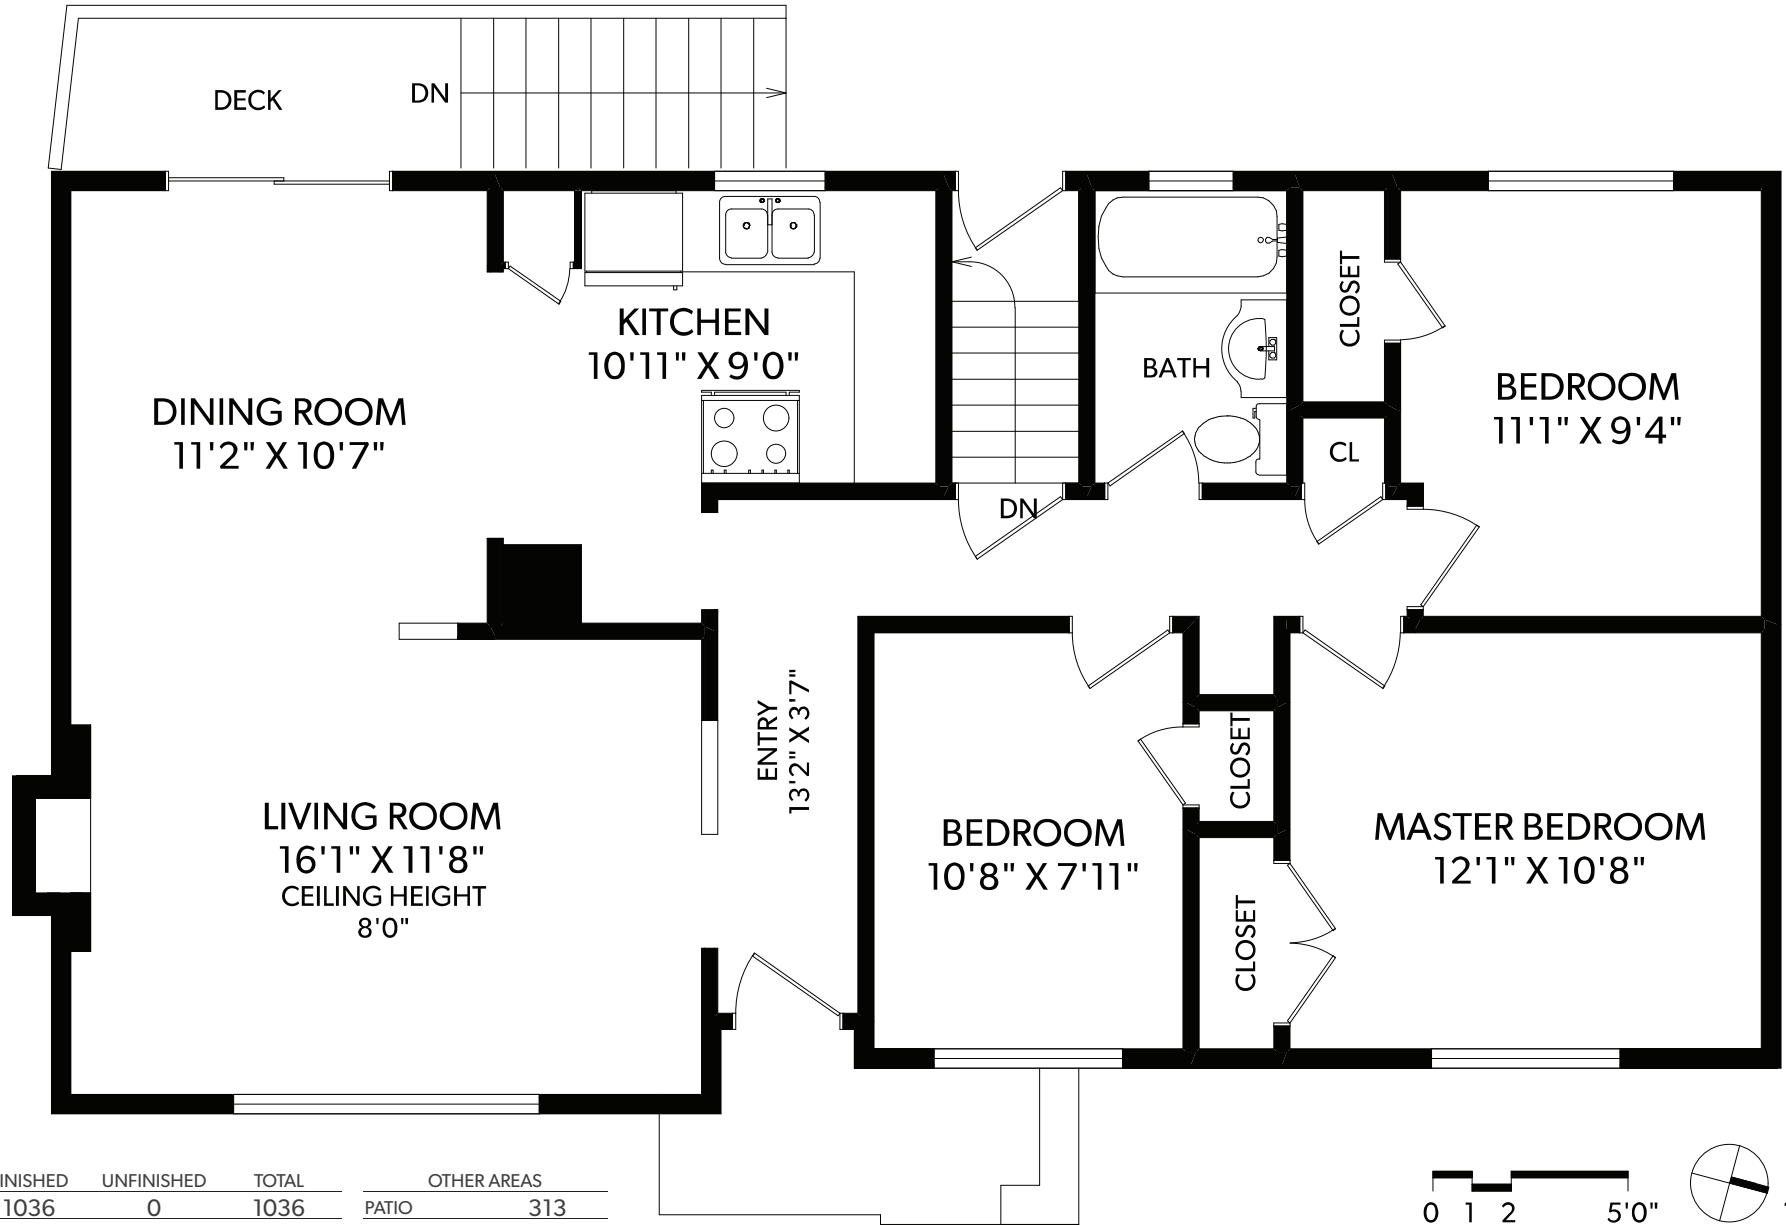

**MAIN FLOOR**

FLOOR	FINISHED	UNFINISHED	TOTAL	OTHER AREAS	
MAIN	1036	0	1036	PATIO	313
LOWER	485	542	1027	DECK	44
<b>TOTAL</b>	<b>1521</b>	<b>542</b>	<b>2063</b>		

**REAL FOTO** **1030 TILlicum ROAD**  
 DOCUMENT PREPARED FOR THE EXCLUSIVE USE OF  
**SUZY HAHN**

250-388-6998  
 ORDERS@REALFOTO.CA MEASURED 09/14/2018 BY TODD MAYER

All information furnished regarding this property is from sources deemed reliable but no warranty or representation is made to the accuracy thereof.

# LOWER FLOOR

FLOOR	FINISHED	UNFINISHED	TOTAL	OTHER AREAS	
MAIN	1036	0	1036	PATIO	313
LOWER	485	542	1027	DECK	44
<b>TOTAL</b>	<b>1521</b>	<b>542</b>	<b>2063</b>		