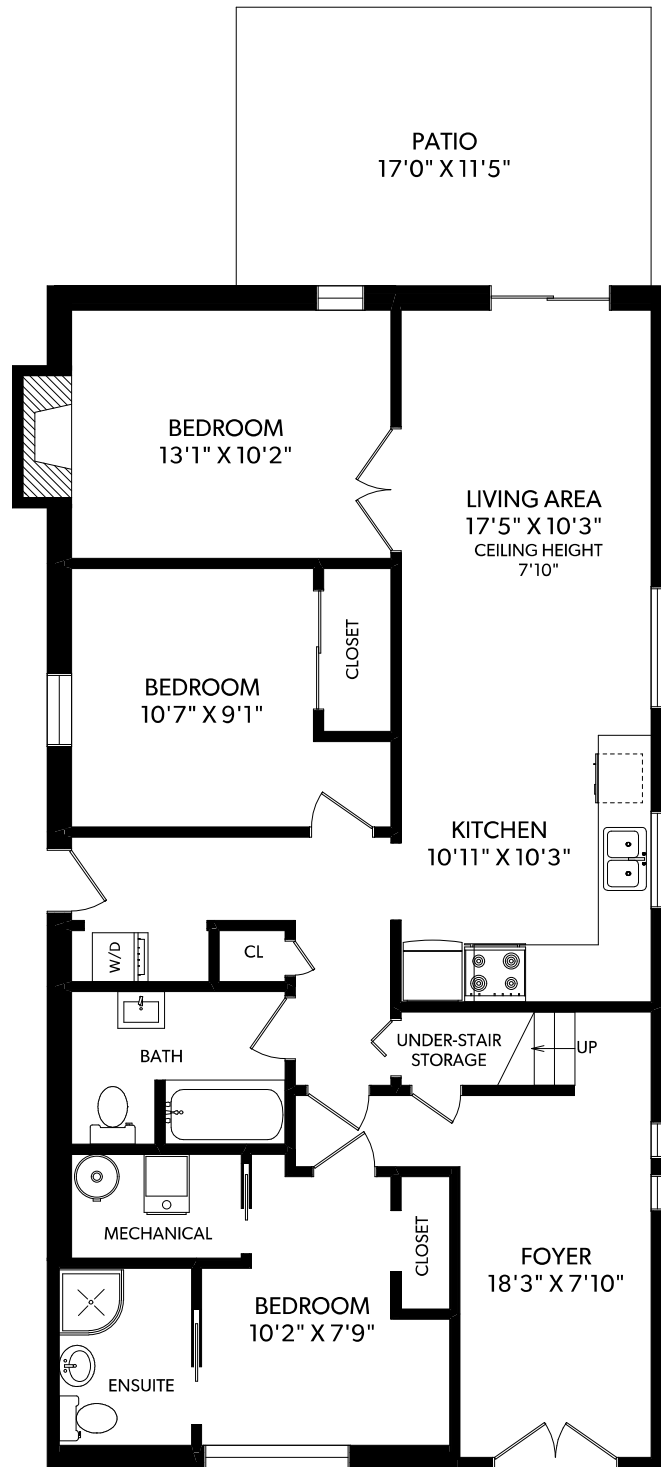

MAIN FLOOR

LOWER FLOOR

FLOOR	FINISHED	UNFINISHED	TOTAL	OTHER AREAS	
MAIN	1440	0	1440	DECK	89
LOWER	1225	0	1225	PATIO	192
TOTAL	2665	0	2665		

1445 EAST 19TH AVENUE

DOCUMENT PREPARED FOR THE EXCLUSIVE USE OF

JEFF BENNA

1-866-388-6998
 ORDERS@REALFOTO.CA MEASURED 09/06/2018 BY JUSTIN GREENWOOD

All information furnished regarding this property is from sources deemed reliable but no warranty or representation is made to the accuracy thereof.