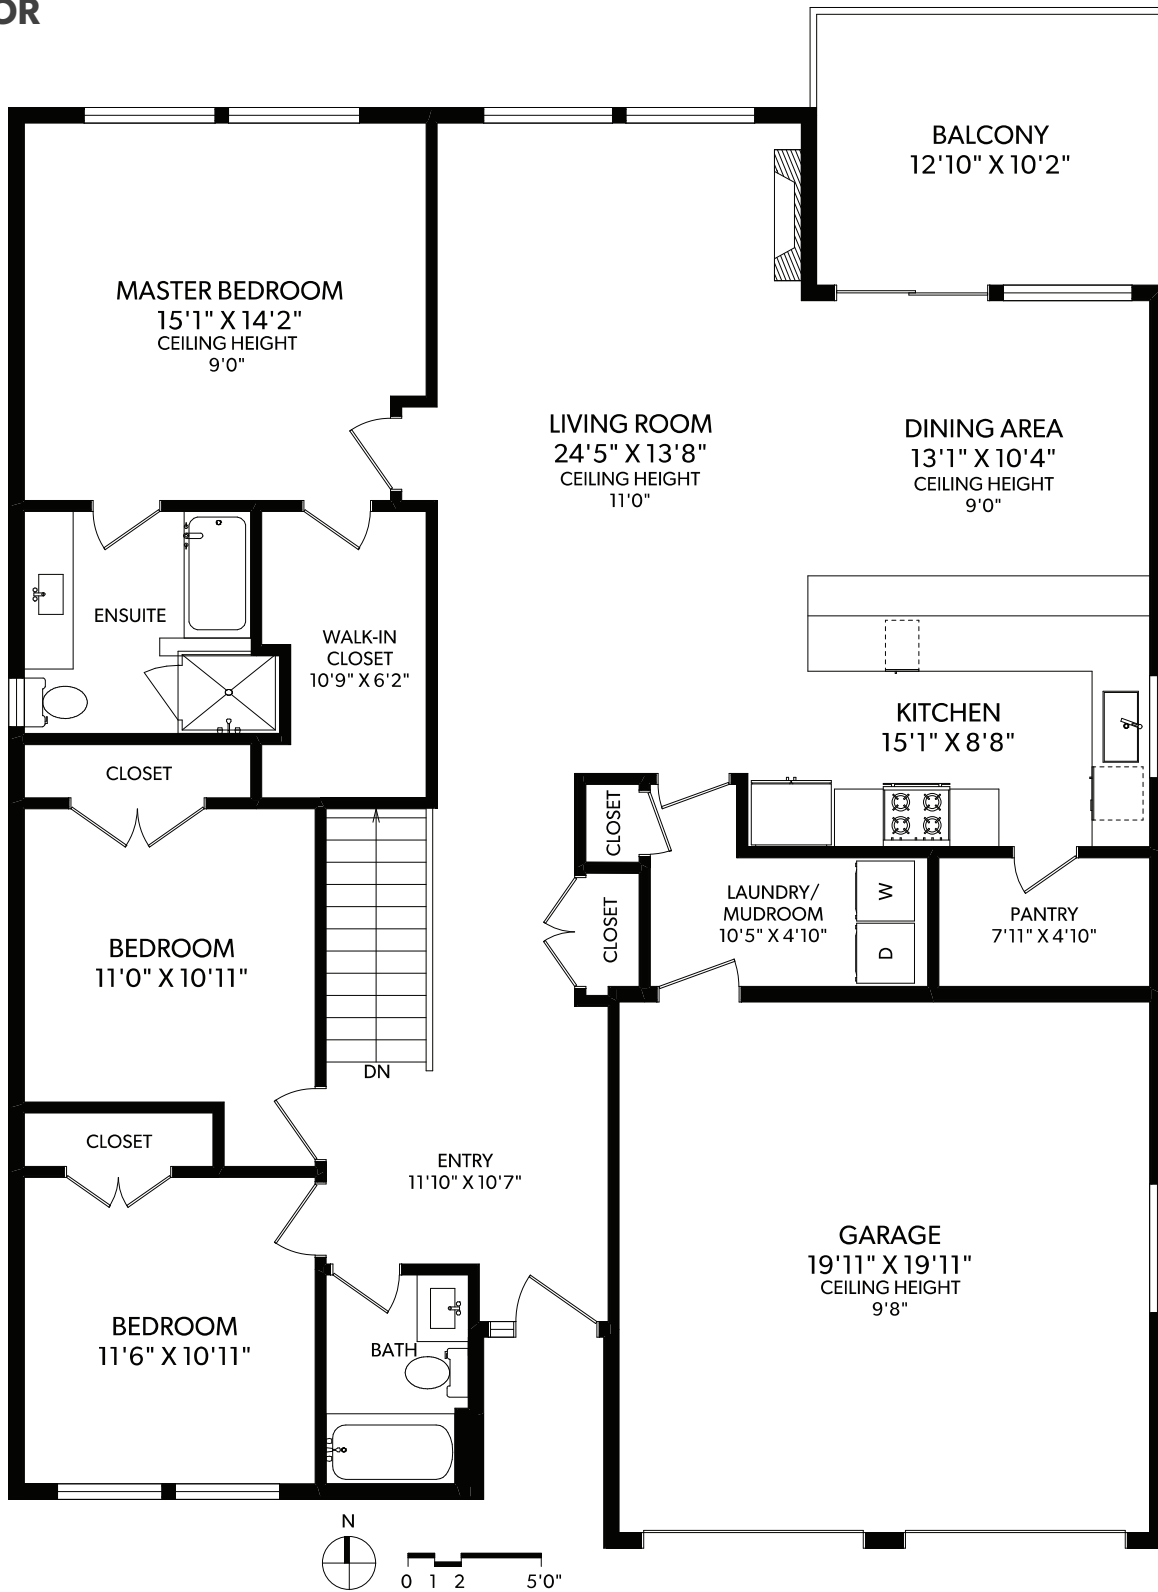

MAIN FLOOR

FLOOR	FINISHED	UNFINISHED	TOTAL	OTHER AREAS	
MAIN	1768	0	1768	PATIO	451
LOWER	1731	0	1731	BALCONY	137
TOTAL	3499	0	3499	GARAGE	425

1122 TEMPLE AVENUE

JULIE RUST

REAL ESTATE MARKETING

250-388-6998
ORDERS@REALFOTO.CA

LOWER FLOOR

FLOOR	FINISHED	UNFINISHED	TOTAL	OTHER AREAS
MAIN	1768	0	1768	PATIO 451
LOWER	1731	0	1731	BALCONY 137
TOTAL	3499	0	3499	GARAGE 425

1122 TEMPLE AVENUE

JULIE RUST
REAL ESTATE MARKETING

CHRISTIE'S
INTERNATIONAL REAL ESTATE