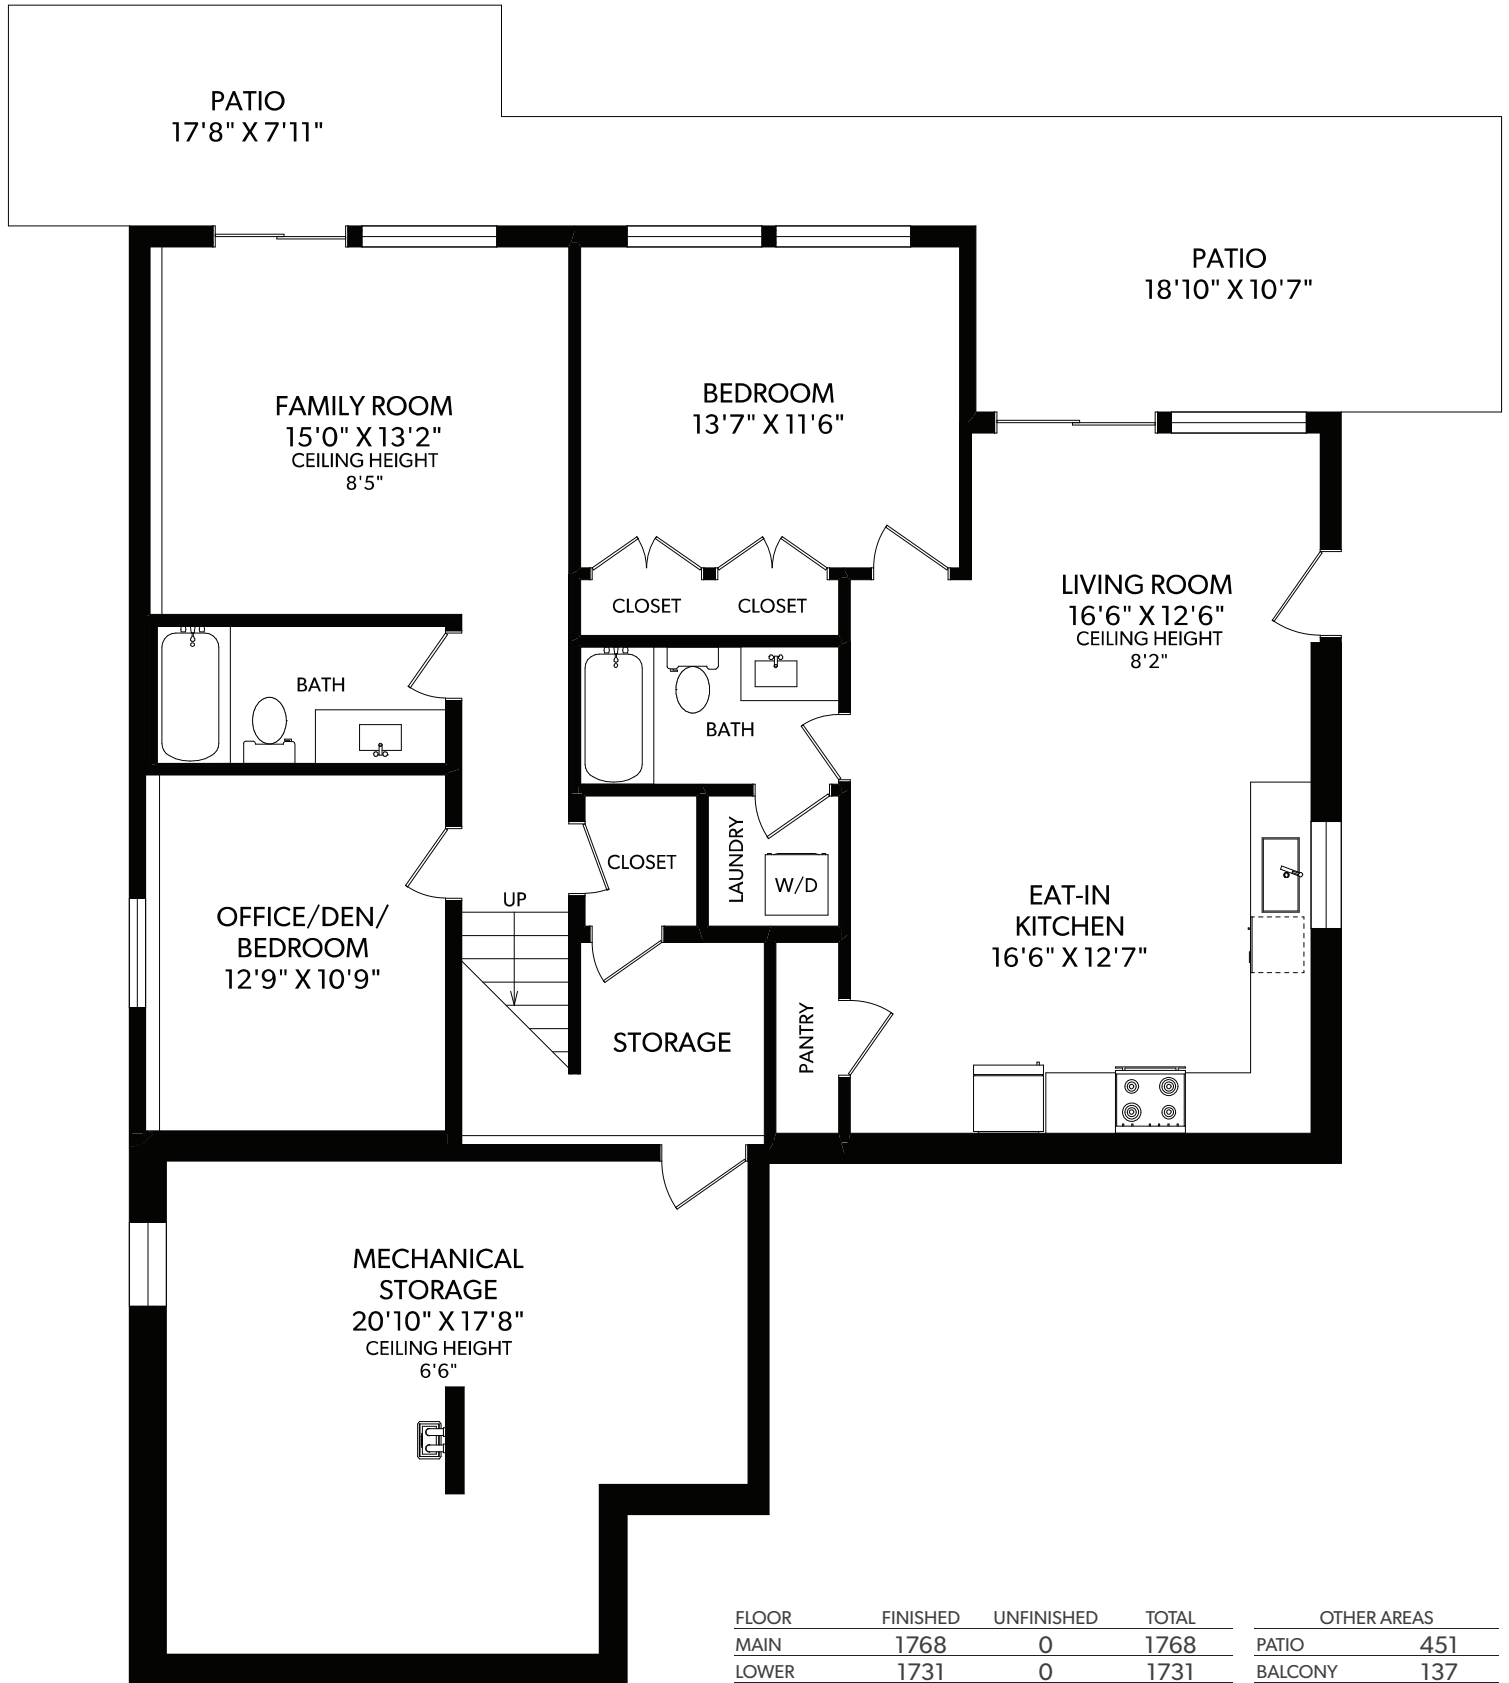

MAIN FLOOR

FLOOR	FINISHED	UNFINISHED	TOTAL	OTHER AREAS	
MAIN	1768	0	1768	PATIO	451
LOWER	1731	0	1731	BALCONY	137
TOTAL	3499	0	3499	GARAGE	425

1122 TEMPLE AVENUE

JULIE RUST

REAL ESTATE MARKETING

250-388-6998
ORDERS@REALFOTO.CA

LOWER FLOOR

FLOOR	FINISHED	UNFINISHED	TOTAL	OTHER AREAS
MAIN	1768	0	1768	PATIO 451
LOWER	1731	0	1731	BALCONY 137
TOTAL	3499	0	3499	GARAGE 425

1122 TEMPLE AVENUE

JULIE RUST
REAL ESTATE MARKETING

CHRISTIE'S
INTERNATIONAL REAL ESTATE