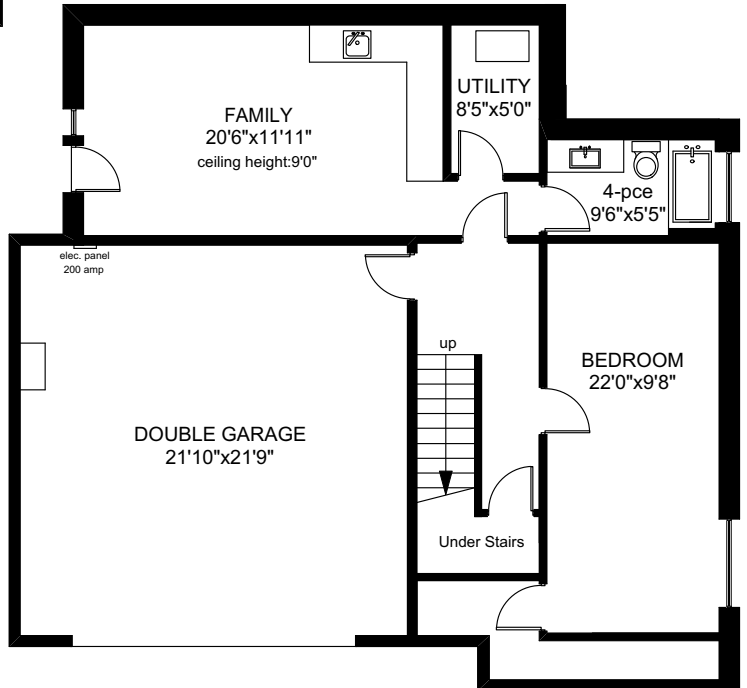

# 1165 RIVER ROCK PLACE

 UPPER FLOOR  
1137 SQ.FT

 MAIN FLOOR  
1100 SQ.FT

 LOWER FLOOR  
904 SQ.FT

	FINISHED SQ. FT.	UNFINISHED SQ. FT.	TOTAL SQ. FT.
MAIN	1100	0	1100
UPPER	1137	0	1137
LOWER	904	0	904
TOTAL	3141	0	3141
GARAGE	0	522	522

PREPARED FOR THE EXCLUSIVE USE OF  
NOEL HACHE OF RE/MAX CAMOSUN

MEASURED ON: 02/22/17  
DRAWING FILE: 14214

**Tafe Measure** VICTORIA, B.C.  
Ph. 883.8894  
www.tafemeasure.com