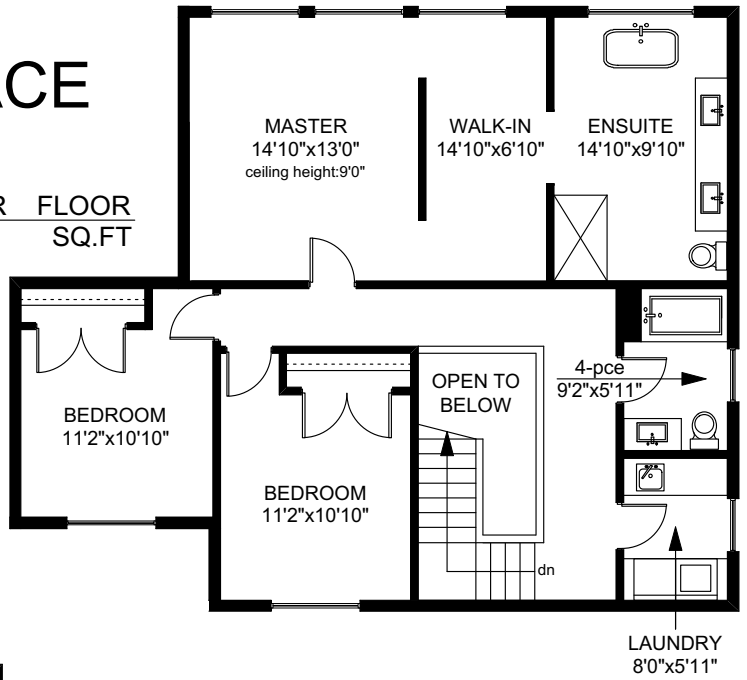

# 1165 RIVER ROCK PLACE

 UPPER FLOOR  
1137 SQ.FT

 MAIN FLOOR  
1100 SQ.FT

 LOWER FLOOR  
904 SQ.FT

	FINISHED SQ. FT.	UNFINISHED SQ. FT.	TOTAL SQ. FT.
MAIN	1100	0	1100
UPPER	1137	0	1137
LOWER	904	0	904
TOTAL	3141	0	3141
GARAGE	0	522	522

PREPARED FOR THE EXCLUSIVE USE OF  
NOEL HACHE OF RE/MAX CAMOSUN

MEASURED ON: 02/22/17  
DRAWING FILE: 14214

**Tafe Measure** VICTORIA, B.C.  
Ph. 883.8894  
www.tafemeasure.com