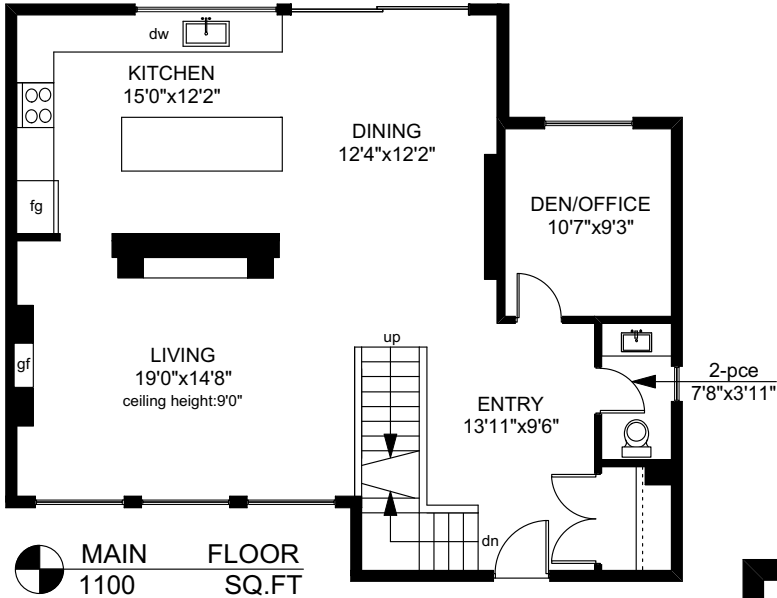

# 1165 RIVER ROCK PLACE

 UPPER FLOOR  
1137 SQ.FT

 MAIN FLOOR  
1100 SQ.FT

 LOWER FLOOR  
904 SQ.FT

	FINISHED SQ. FT.	UNFINISHED SQ. FT.	TOTAL SQ. FT.
MAIN	1100	0	1100
UPPER	1137	0	1137
LOWER	904	0	904
TOTAL	3141	0	3141
GARAGE	0	522	522

PREPARED FOR THE EXCLUSIVE USE OF  
NOEL HACHE OF RE/MAX CAMOSUN

MEASURED ON: 02/22/17  
DRAWING FILE: 14214

**Tafe Measure** VICTORIA, B.C.  
Ph. 883.8894  
www.tafemeasure.com