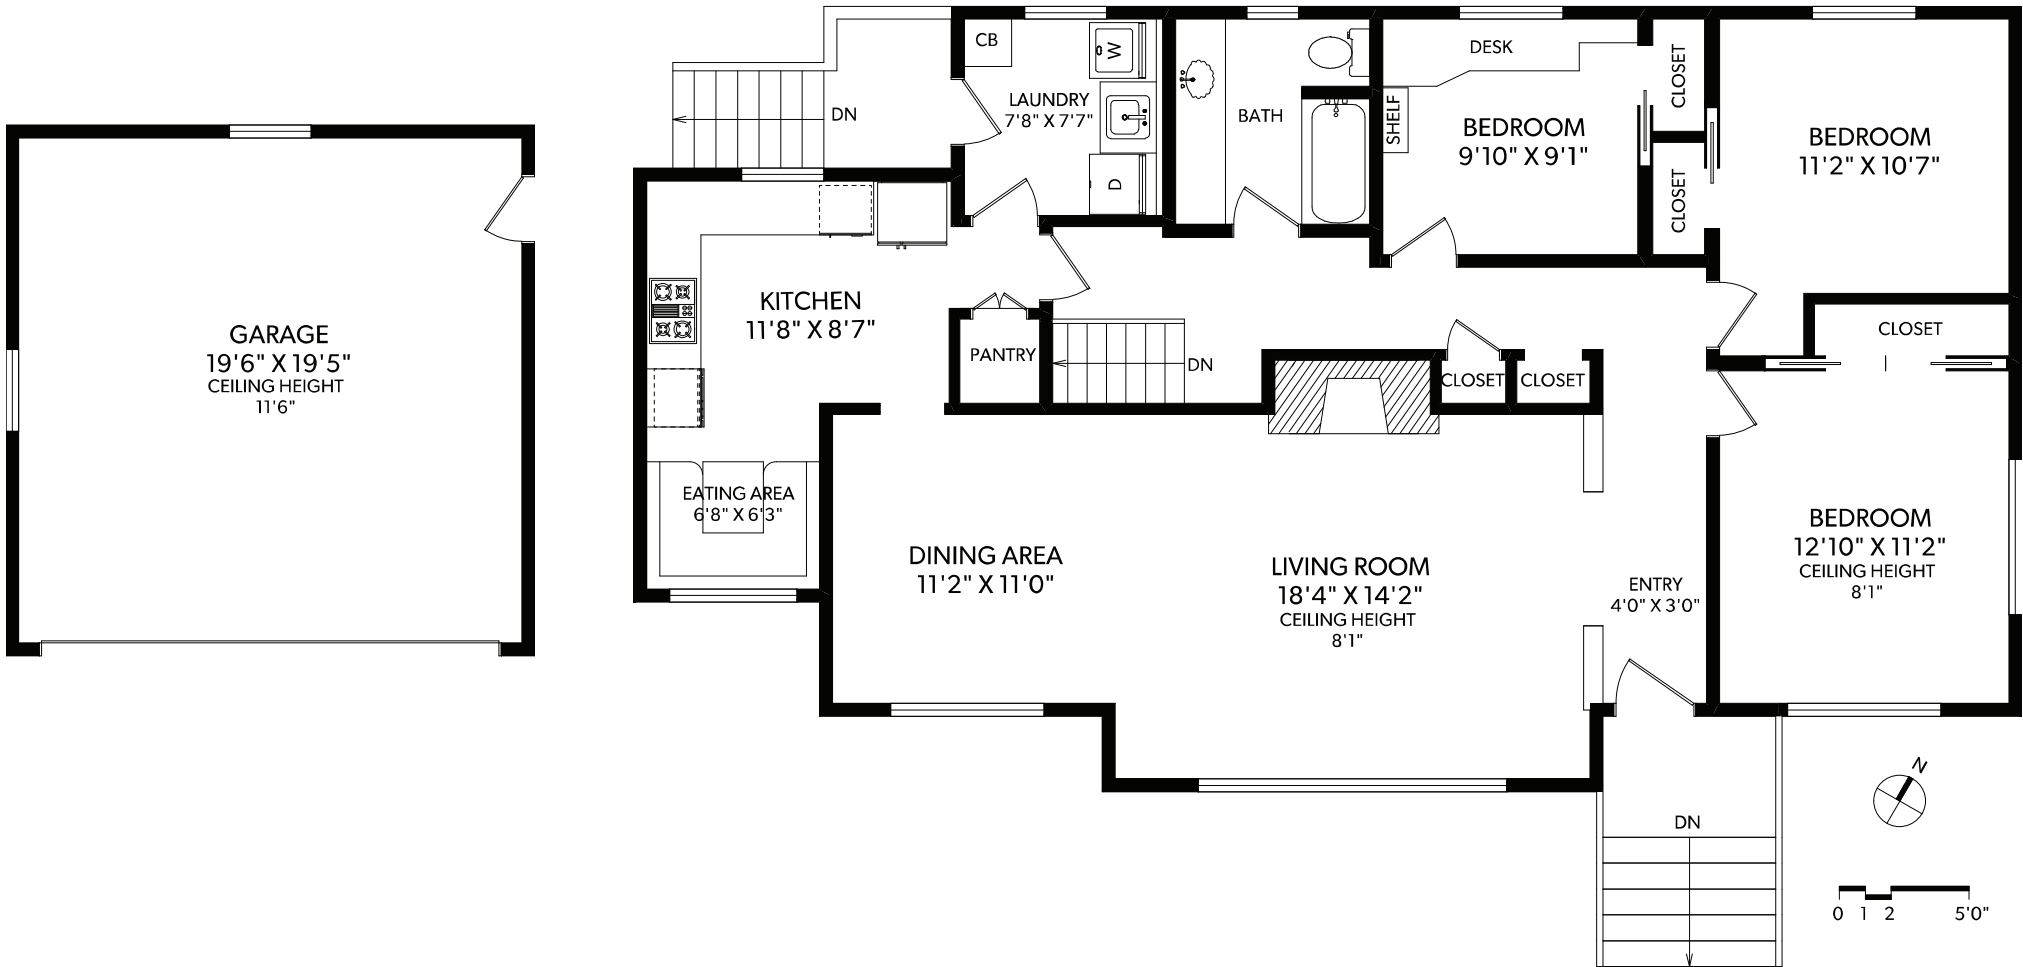

# MAIN FLOOR

FLOOR	FINISHED	UNFINISHED	TOTAL	OTHER AREAS
MAIN	1417	0	1417	GARAGE 419
LOWER	1296	190	1486	
<b>TOTAL</b>	<b>2713</b>	<b>190</b>	<b>2903</b>	

**REAL FOTO** **850 ROYAL OAK AVENUE**  
 DOCUMENT PREPARED FOR THE EXCLUSIVE USE OF  
**SUZY HAHN**

250-388-6998  
 ORDERS@REALFOTO.CA MEASURED 10/24/2017 BY CLAY OVINGE

All information furnished regarding this property is from sources deemed reliable but no warranty or representation is made to the accuracy thereof.

# LOWER FLOOR

FLOOR	FINISHED	UNFINISHED	TOTAL	OTHER AREAS	
MAIN	1417	0	1417	GARAGE	419
LOWER	1296	190	1486		
<b>TOTAL</b>	<b>2713</b>	<b>190</b>	<b>2903</b>		