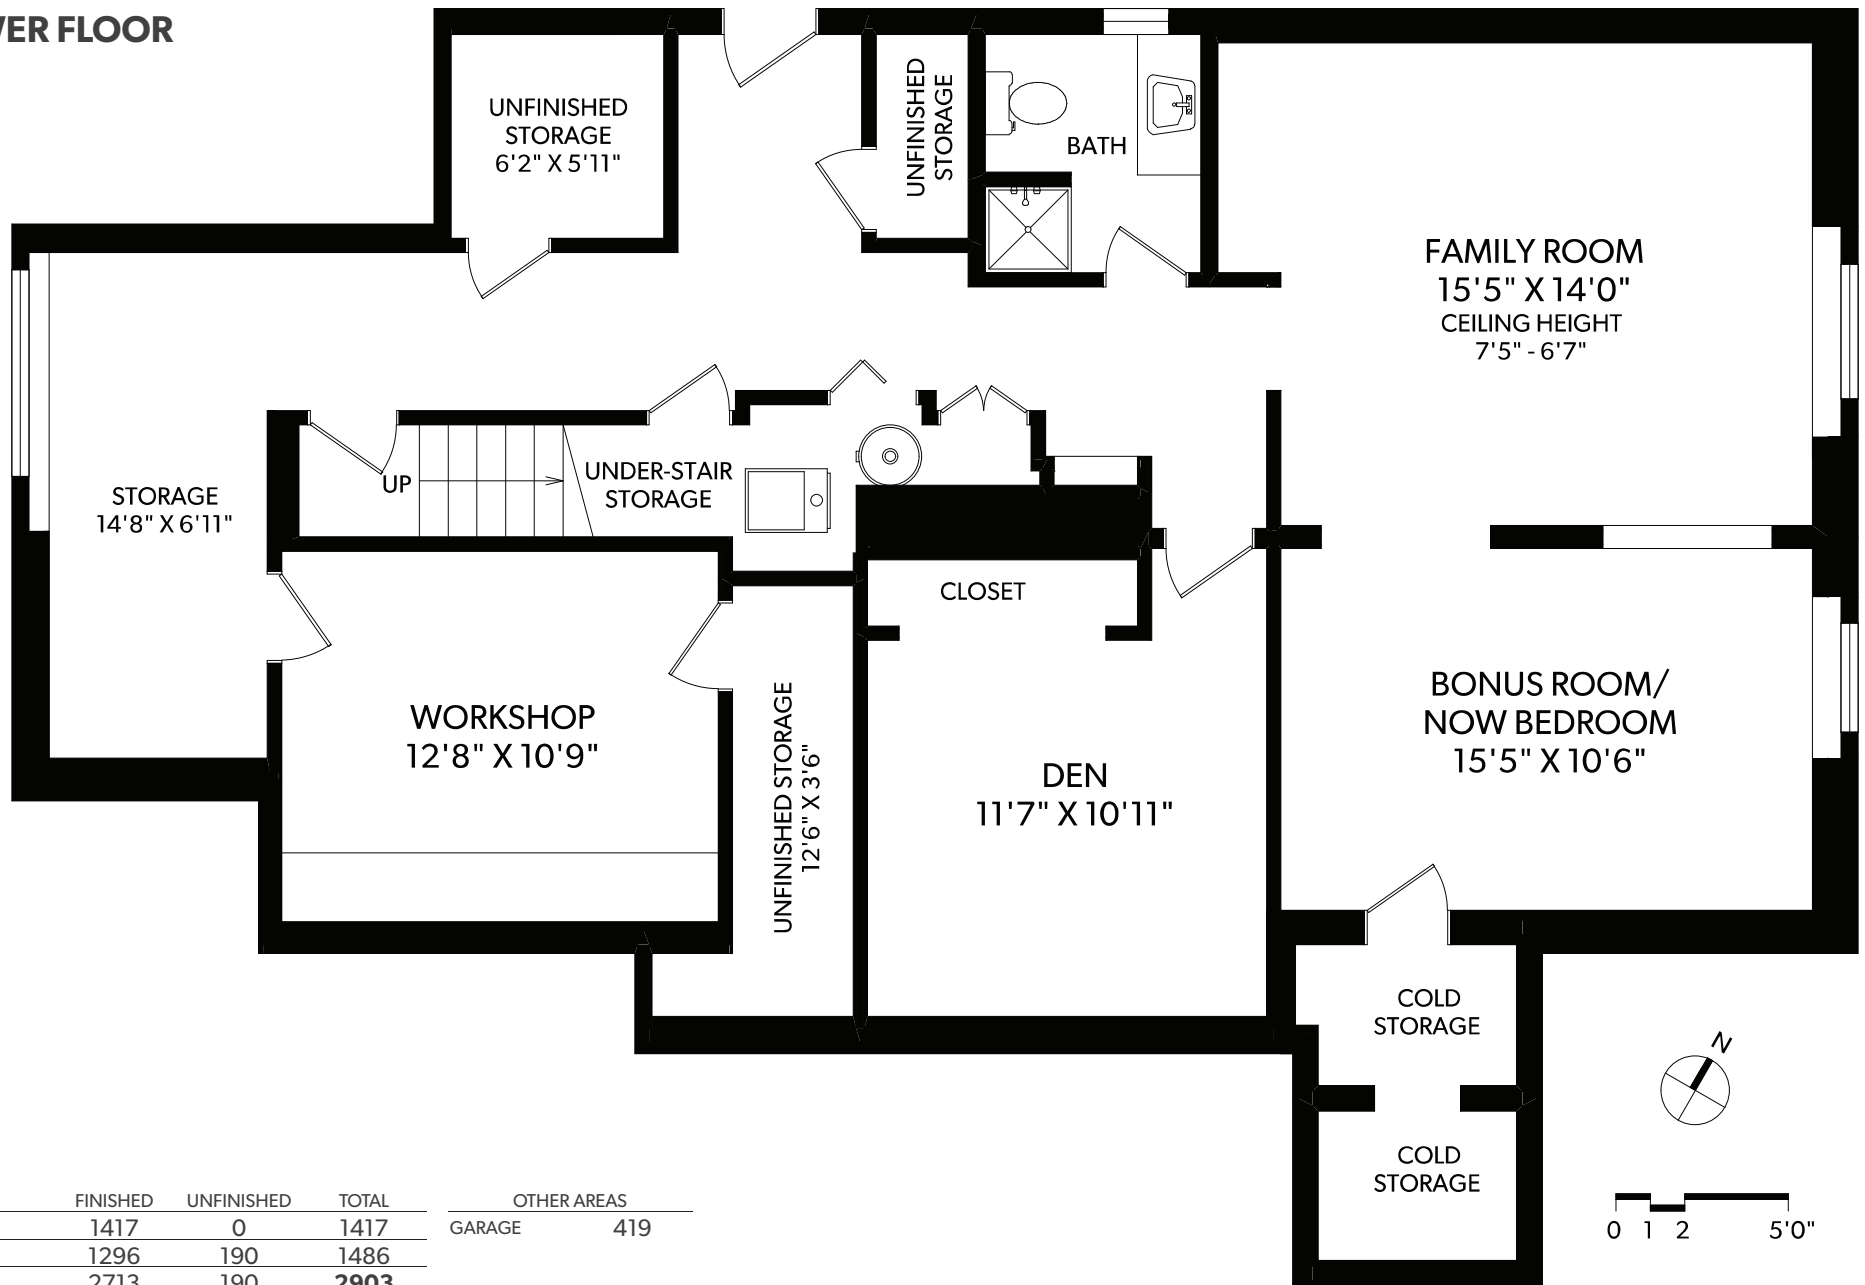

# MAIN FLOOR

FLOOR	FINISHED	UNFINISHED	TOTAL	OTHER AREAS
MAIN	1417	0	1417	GARAGE 419
LOWER	1296	190	1486	
<b>TOTAL</b>	<b>2713</b>	<b>190</b>	<b>2903</b>	

**REAL FOTO** **850 ROYAL OAK AVENUE**  
 DOCUMENT PREPARED FOR THE EXCLUSIVE USE OF  
**SUZY HAHN**

250-388-6998  
 ORDERS@REALFOTO.CA MEASURED 10/24/2017 BY CLAY OVINGE

All information furnished regarding this property is from sources deemed reliable but no warranty or representation is made to the accuracy thereof.

# LOWER FLOOR

FLOOR	FINISHED	UNFINISHED	TOTAL	OTHER AREAS	
MAIN	1417	0	1417	GARAGE	419
LOWER	1296	190	1486		
<b>TOTAL</b>	<b>2713</b>	<b>190</b>	<b>2903</b>		