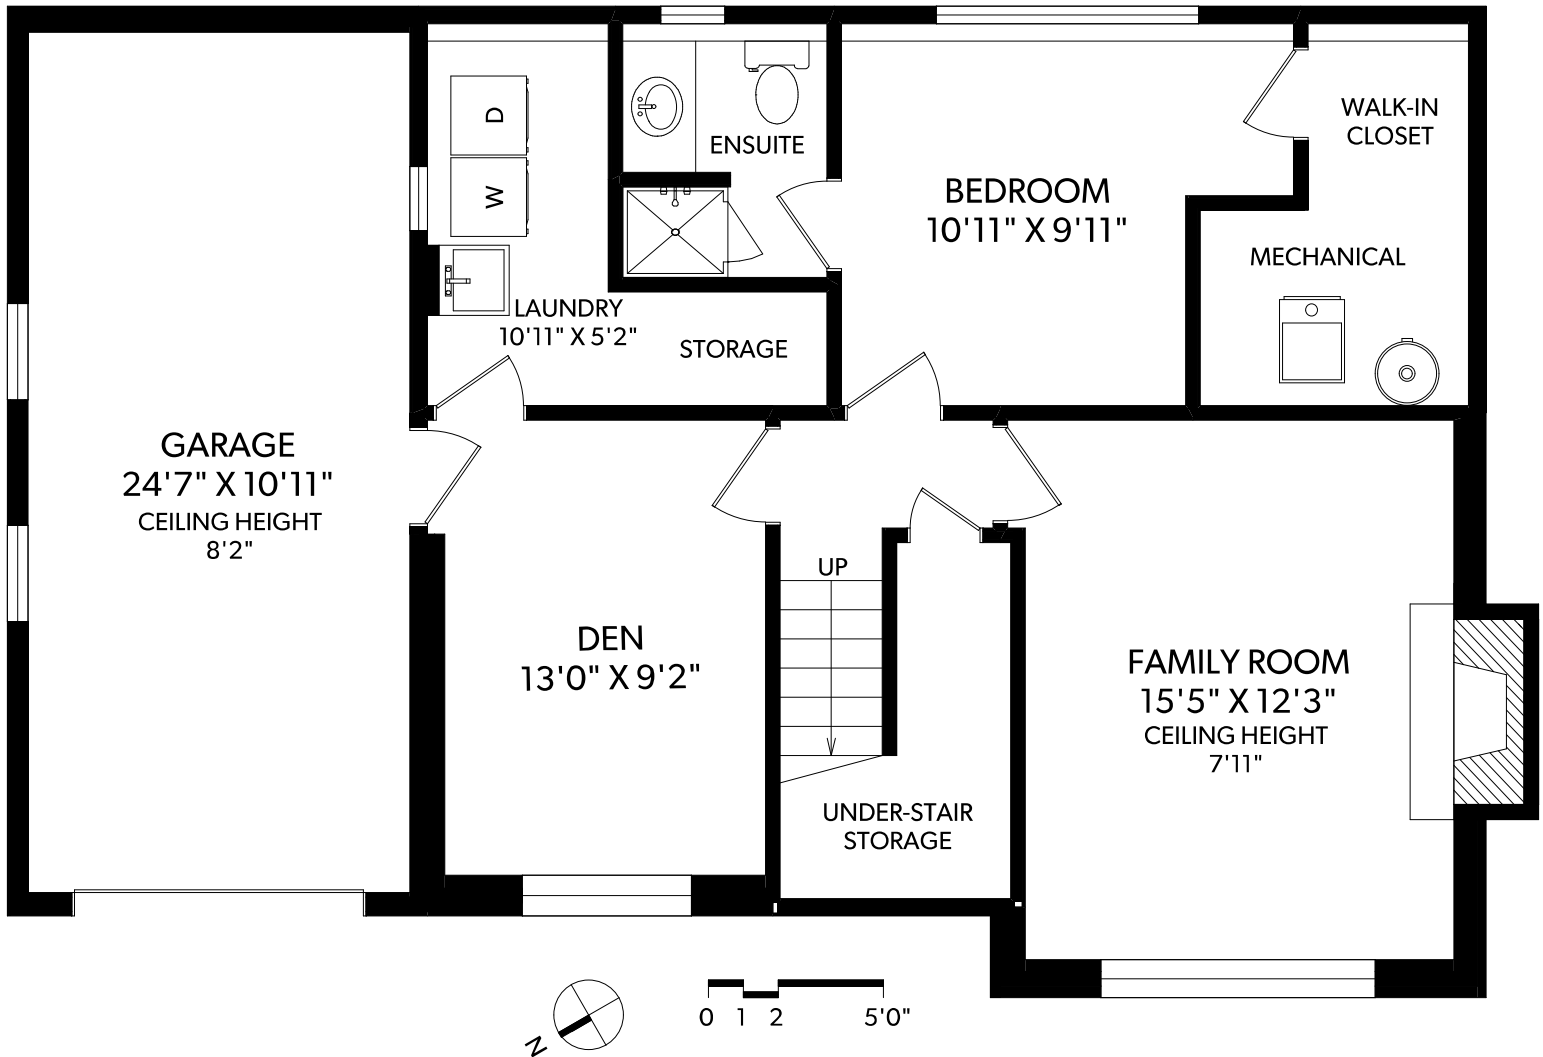

MAIN FLOOR

FLOOR	FINISHED	UNFINISHED	TOTAL	OTHER AREAS	
MAIN	1135	0	1135	GARAGE	299
LOWER	833	0	833	DECK	620
TOTAL	1968	0	1968	PATIO	133

4459 FAIRMONT PLACE

JULIE RUST
REAL ESTATE MARKETING

CHRISTIE'S
INTERNATIONAL REAL ESTATE

250-388-6998
ORDERS@REALFOTO.CA

MEASURED 05/16/2018 BY CLAY OVINGE

All information furnished regarding this property is from sources deemed reliable but no warranty or representation is made to the accuracy thereof.

LOWER FLOOR

FLOOR	FINISHED	UNFINISHED	TOTAL	OTHER AREAS	
MAIN	1135	0	1135	GARAGE	299
LOWER	833	0	833	DECK	620
TOTAL	1968	0	1968	PATIO	133

4459 FAIRMONT PLACE

JULIE RUST

REAL ESTATE MARKETING

250-388-6998
ORDERS@REALFOTO.CA