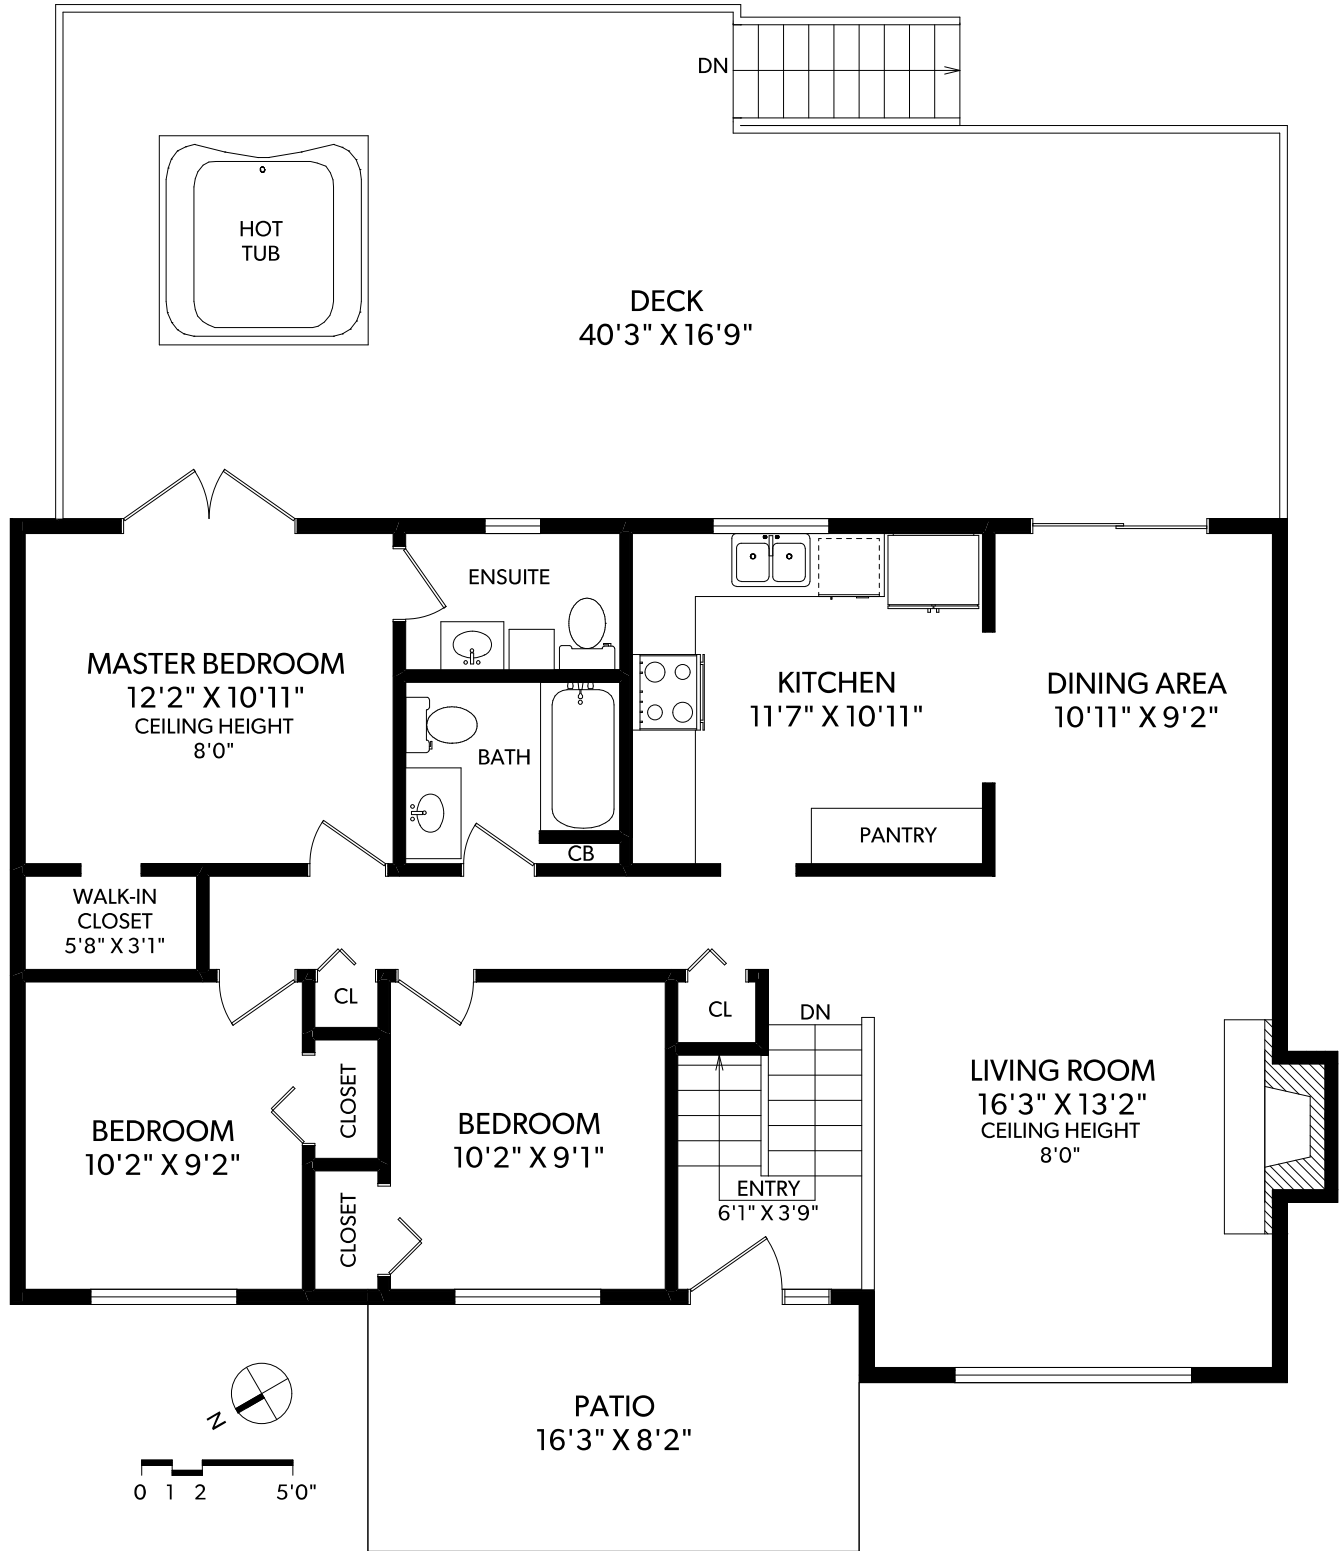

MAIN FLOOR

FLOOR	FINISHED	UNFINISHED	TOTAL	OTHER AREAS	
MAIN	1135	0	1135	GARAGE	299
LOWER	833	0	833	DECK	620
TOTAL	1968	0	1968	PATIO	133

4459 FAIRMONT PLACE

JULIE RUST
REAL ESTATE MARKETING

CHRISTIE'S
INTERNATIONAL REAL ESTATE

250-388-6998
ORDERS@REALFOTO.CA

MEASURED 05/16/2018 BY CLAY OVINGE

All information furnished regarding this property is from sources deemed reliable but no warranty or representation is made to the accuracy thereof.

LOWER FLOOR

FLOOR	FINISHED	UNFINISHED	TOTAL	OTHER AREAS	
MAIN	1135	0	1135	GARAGE	299
LOWER	833	0	833	DECK	620
TOTAL	1968	0	1968	PATIO	133

4459 FAIRMONT PLACE

JULIE RUST

REAL ESTATE MARKETING

250-388-6998
ORDERS@REALFOTO.CA