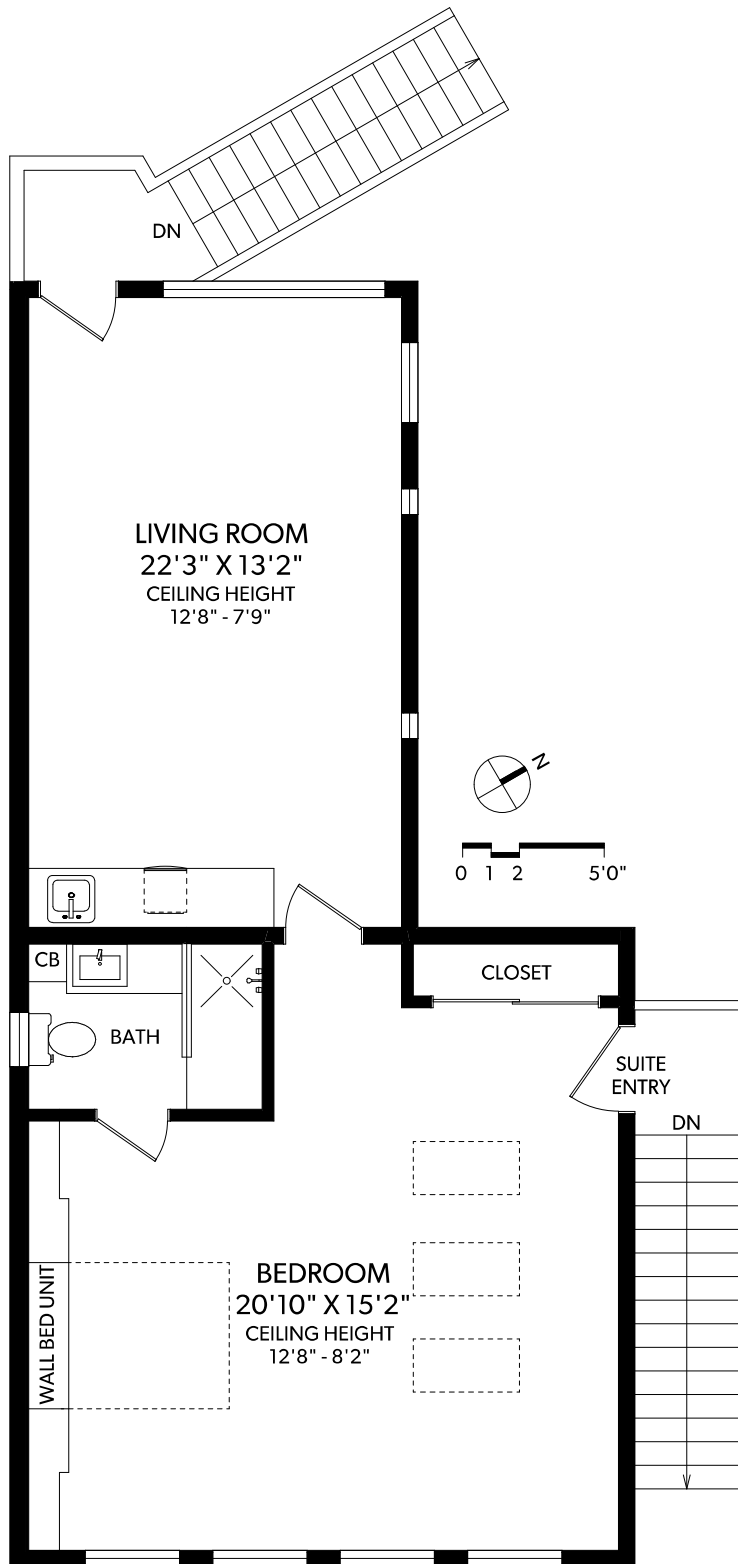

MAIN FLOOR

FLOOR	FINISHED	UNFINISHED	TOTAL	OTHER AREAS
MAIN	3000	0	3000	GARAGE 488
UPPER	828	0	828	WORKSHOP 318
LOWER	901	0	901	DECKS 1634
TOTAL	4729	0	4729	

REAL FOTO **7166 MARK LANE**
JULIE RUST
 REAL ESTATE MARKETING

UPPER FLOOR

FLOOR	FINISHED	UNFINISHED	TOTAL	OTHER AREAS
MAIN	3000	0	3000	GARAGE 488
UPPER	828	0	828	WORKSHOP 318
LOWER	901	0	901	DECKS 1634
TOTAL	4729	0	4729	

REAL FOTO **7166 MARK LANE**
JULIE RUST
 REAL ESTATE MARKETING