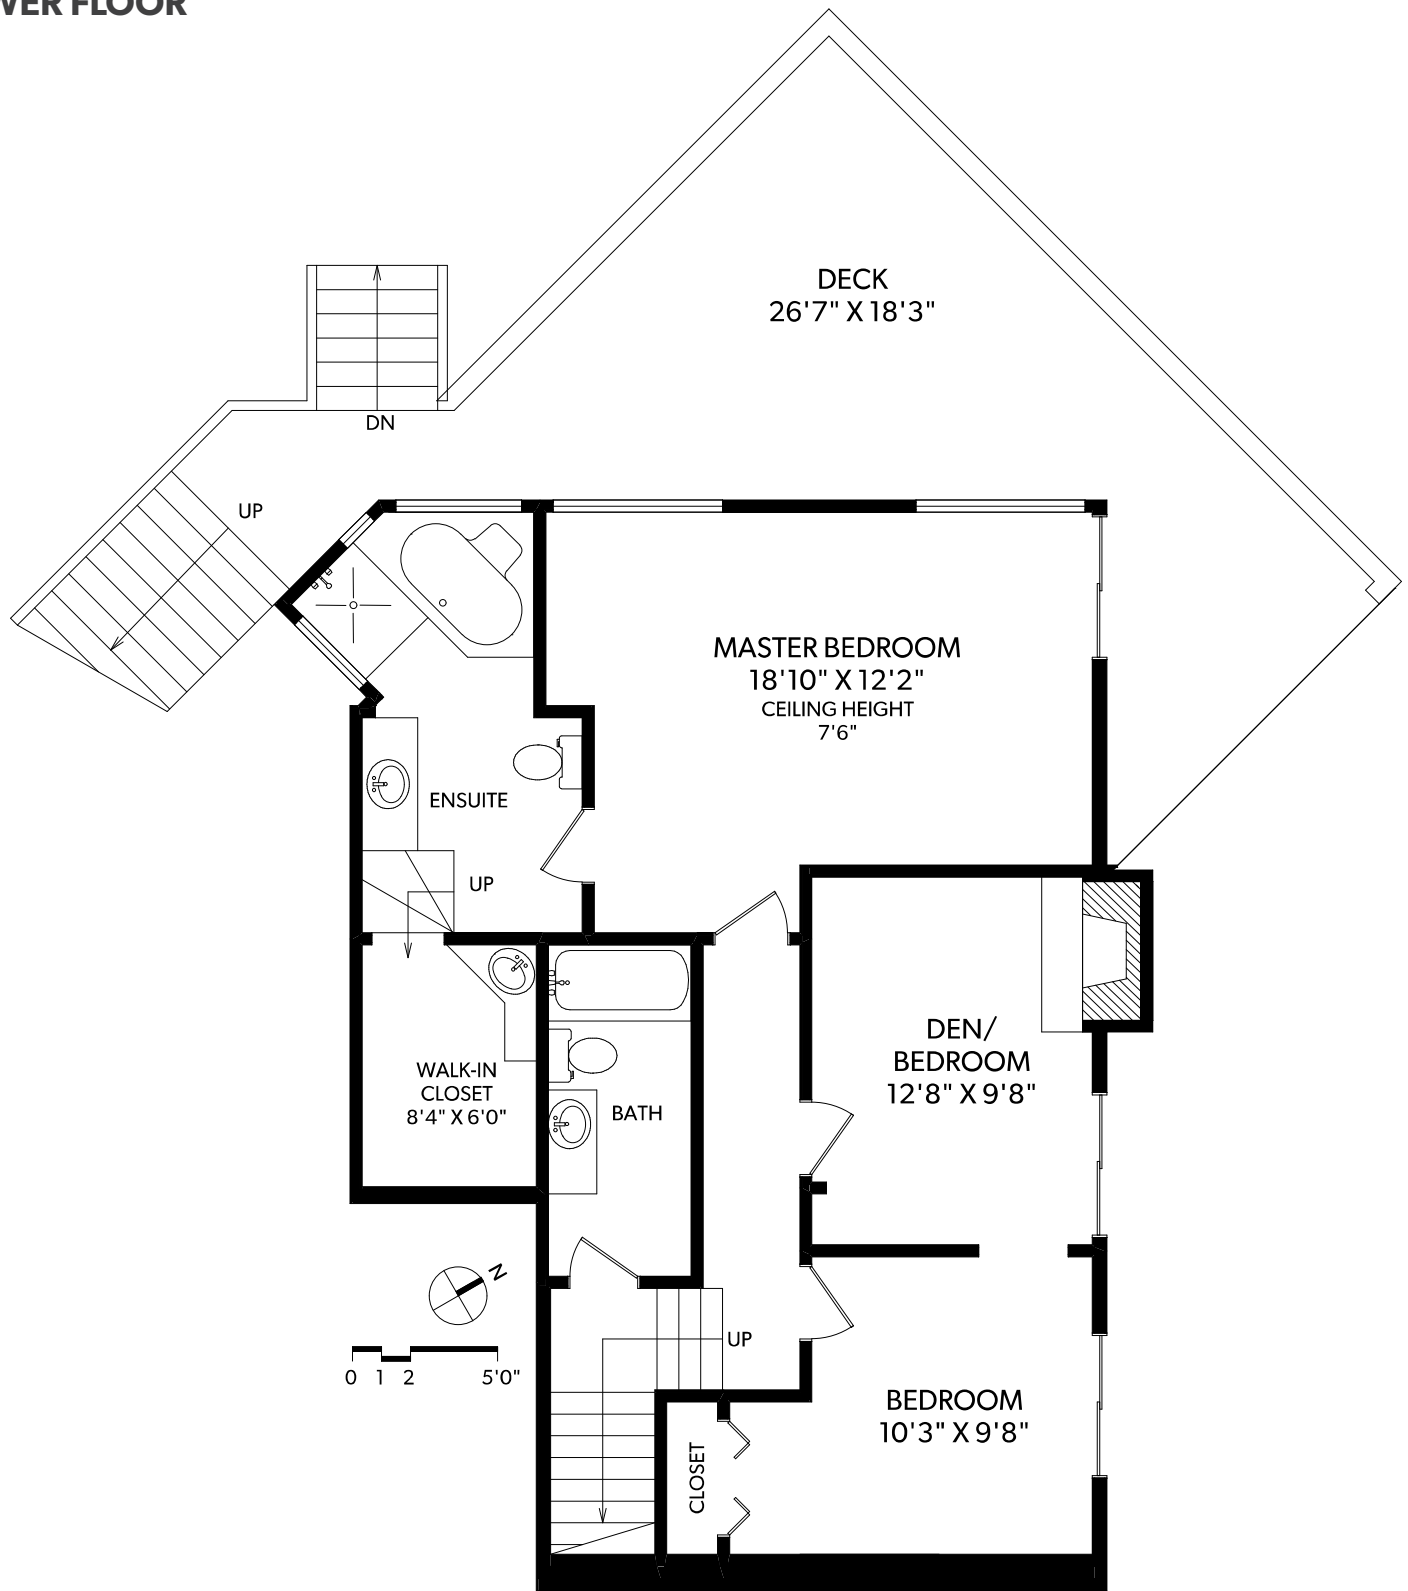

LOWER FLOOR

FLOOR	FINISHED	UNFINISHED	TOTAL	OTHER AREAS
MAIN	3000	0	3000	GARAGE 488
UPPER	828	0	828	WORKSHOP 318
LOWER	901	0	901	DECKS 1634
TOTAL	4729	0	4729	

REAL FOTO **7166 MARK LANE**
JULIE RUST
REAL ESTATE MARKETING
250-388-6998
ORDERS@REALFOTO.CA

CHRISTIE'S
INTERNATIONAL REAL ESTATE

MEASURED 05/08/2018 BY CLAY OVINGE

All information furnished regarding this property is from sources deemed reliable but no warranty or representation is made to the accuracy thereof.