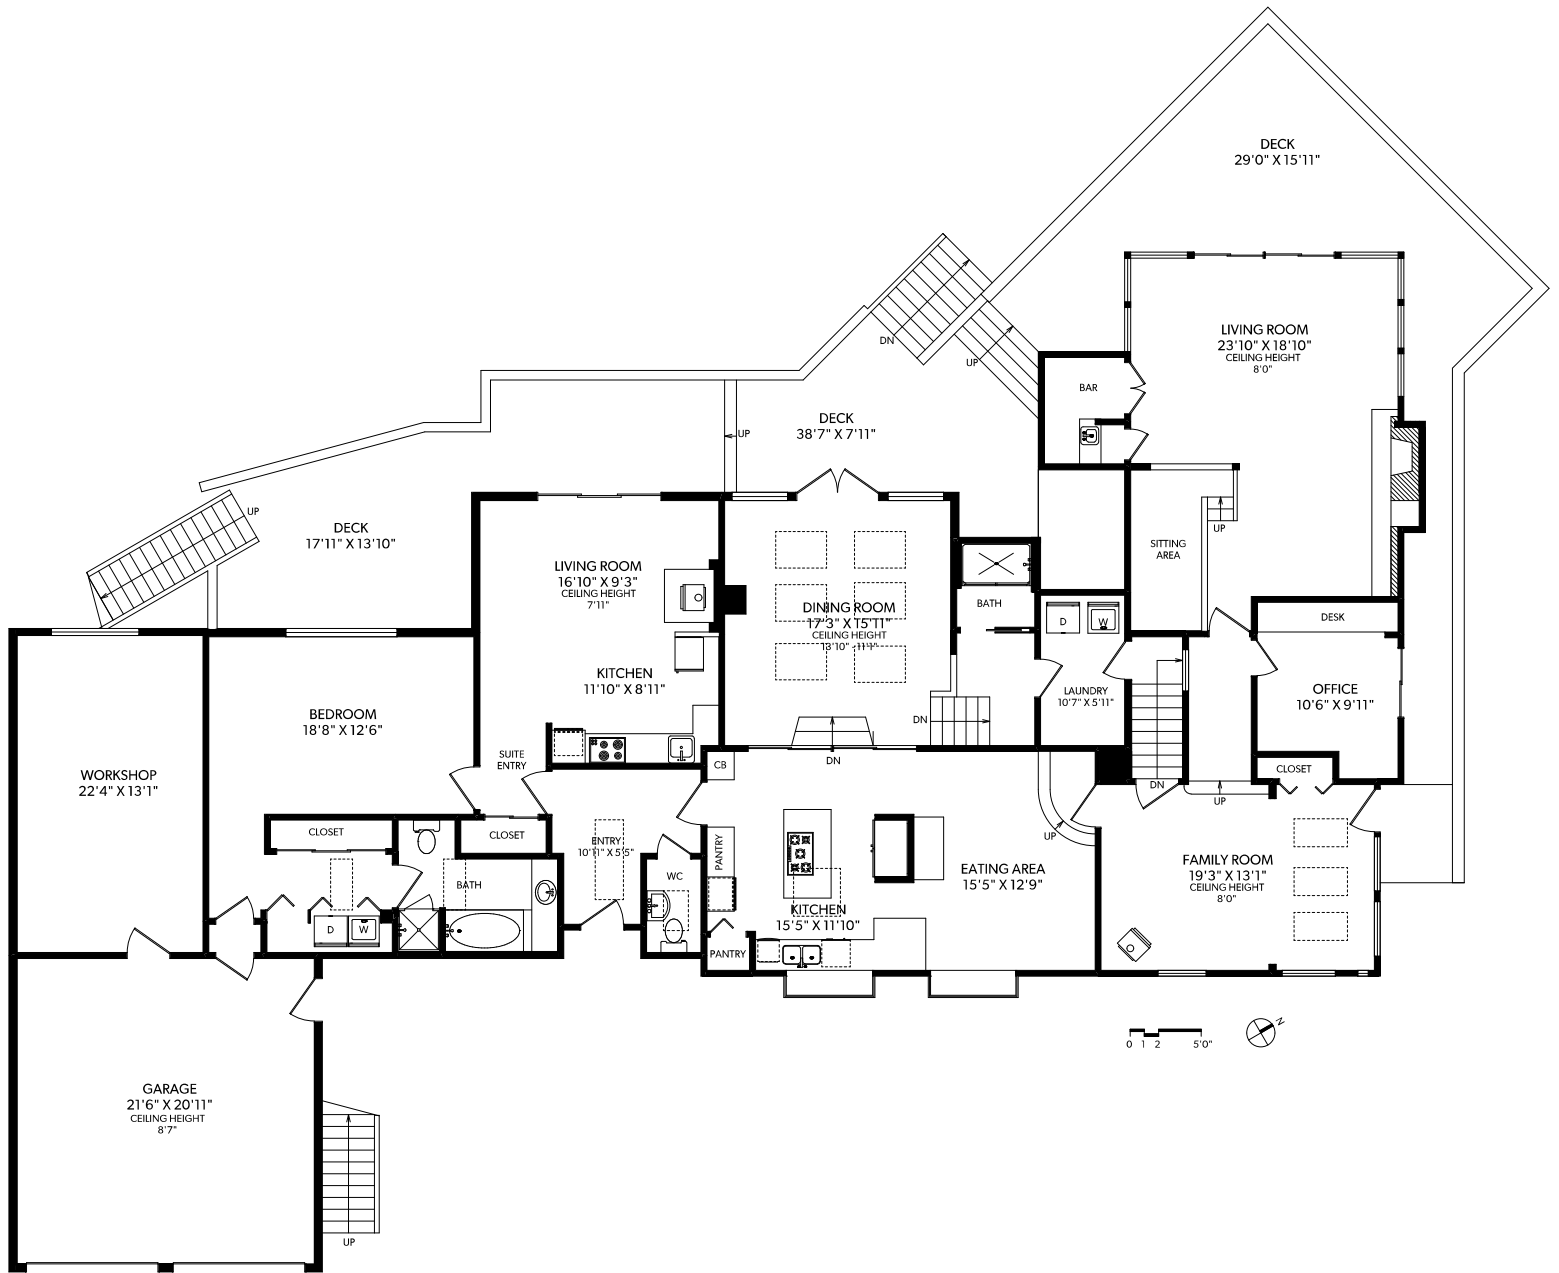

MAIN FLOOR

FLOOR	FINISHED	UNFINISHED	TOTAL	OTHER AREAS
MAIN	3000	0	3000	GARAGE 488
UPPER	828	0	828	WORKSHOP 318
LOWER	901	0	901	DECKS 1634
TOTAL	4729	0	4729	

REAL FOTO **7166 MARK LANE**
JULIE RUST
 REAL ESTATE MARKETING

UPPER FLOOR

FLOOR	FINISHED	UNFINISHED	TOTAL	OTHER AREAS
MAIN	3000	0	3000	GARAGE 488
UPPER	828	0	828	WORKSHOP 318
LOWER	901	0	901	DECKS 1634
TOTAL	4729	0	4729	

REAL FOTO **7166 MARK LANE**
JULIE RUST
 REAL ESTATE MARKETING