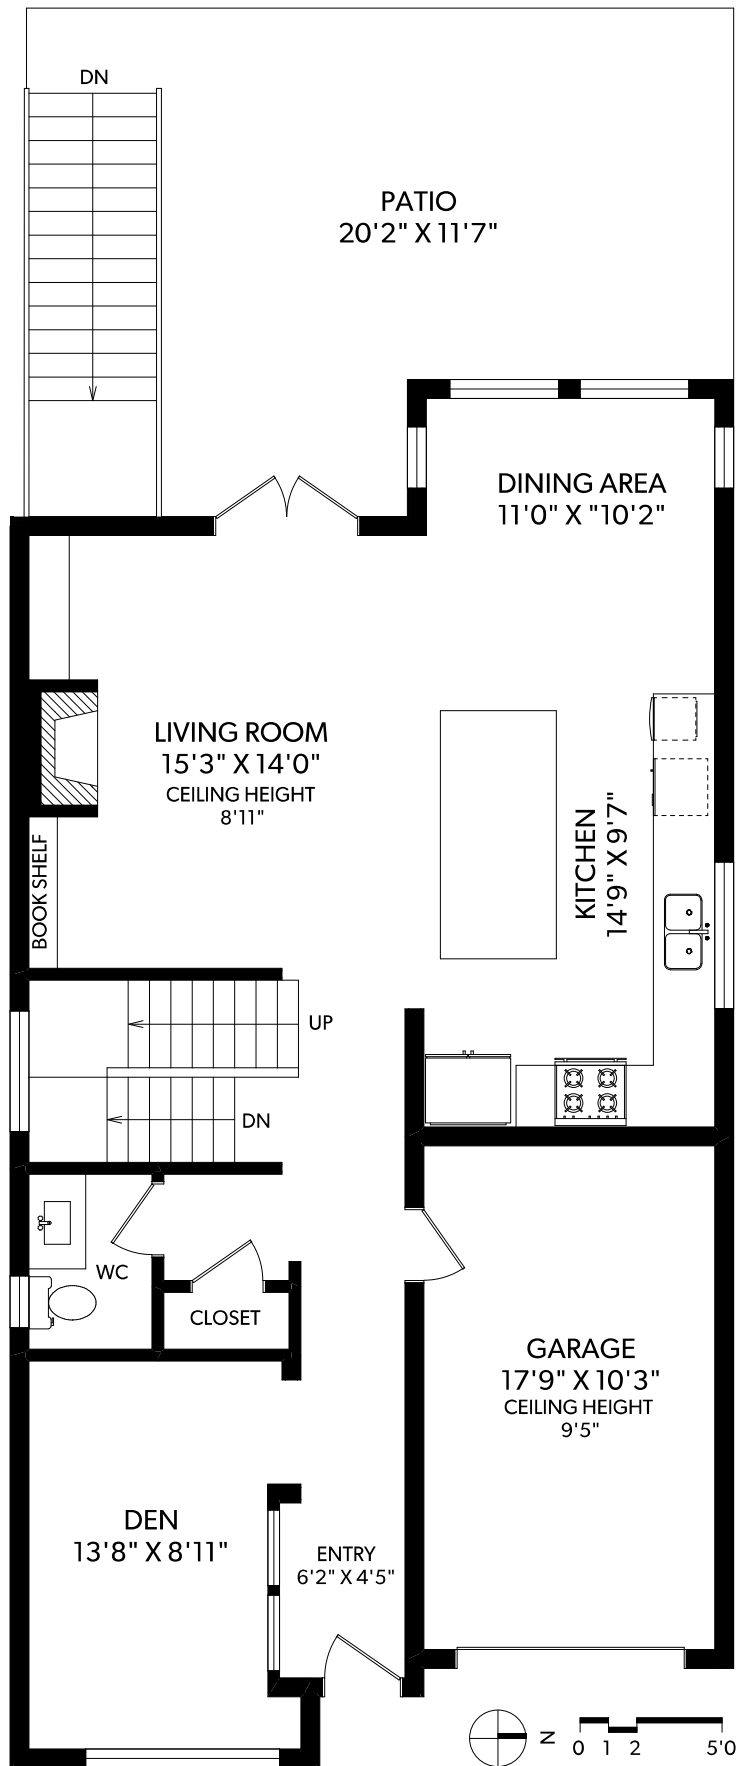

# MAIN FLOOR

FLOOR	FINISHED	UNFINISHED	TOTAL
MAIN	931	0	931
UPPER	877	0	877
LOWER	943	0	943
<b>TOTAL</b>	<b>2751</b>	<b>0</b>	<b>2751</b>

OTHER AREAS	
GARAGE	201
PATIO	322

**REAL FOTO** **2413 MOWAT STREET**  
**JULIE RUST**  
 REAL ESTATE MARKETING

**CHRISTIE'S**  
INTERNATIONAL REAL ESTATE

MEASURED 03/07/2018 BY VICTORIA JONES

All information furnished regarding this property is from sources deemed reliable but no warranty or representation is made to the accuracy thereof.

# UPPER FLOOR

FLOOR	FINISHED	UNFINISHED	TOTAL
MAIN	931	0	931
UPPER	877	0	877
LOWER	943	0	943
<b>TOTAL</b>	<b>2751</b>	<b>0</b>	<b>2751</b>

OTHER AREAS	
GARAGE	201
PATIO	322

**REAL FOTO** 2413 MOWAT STREET