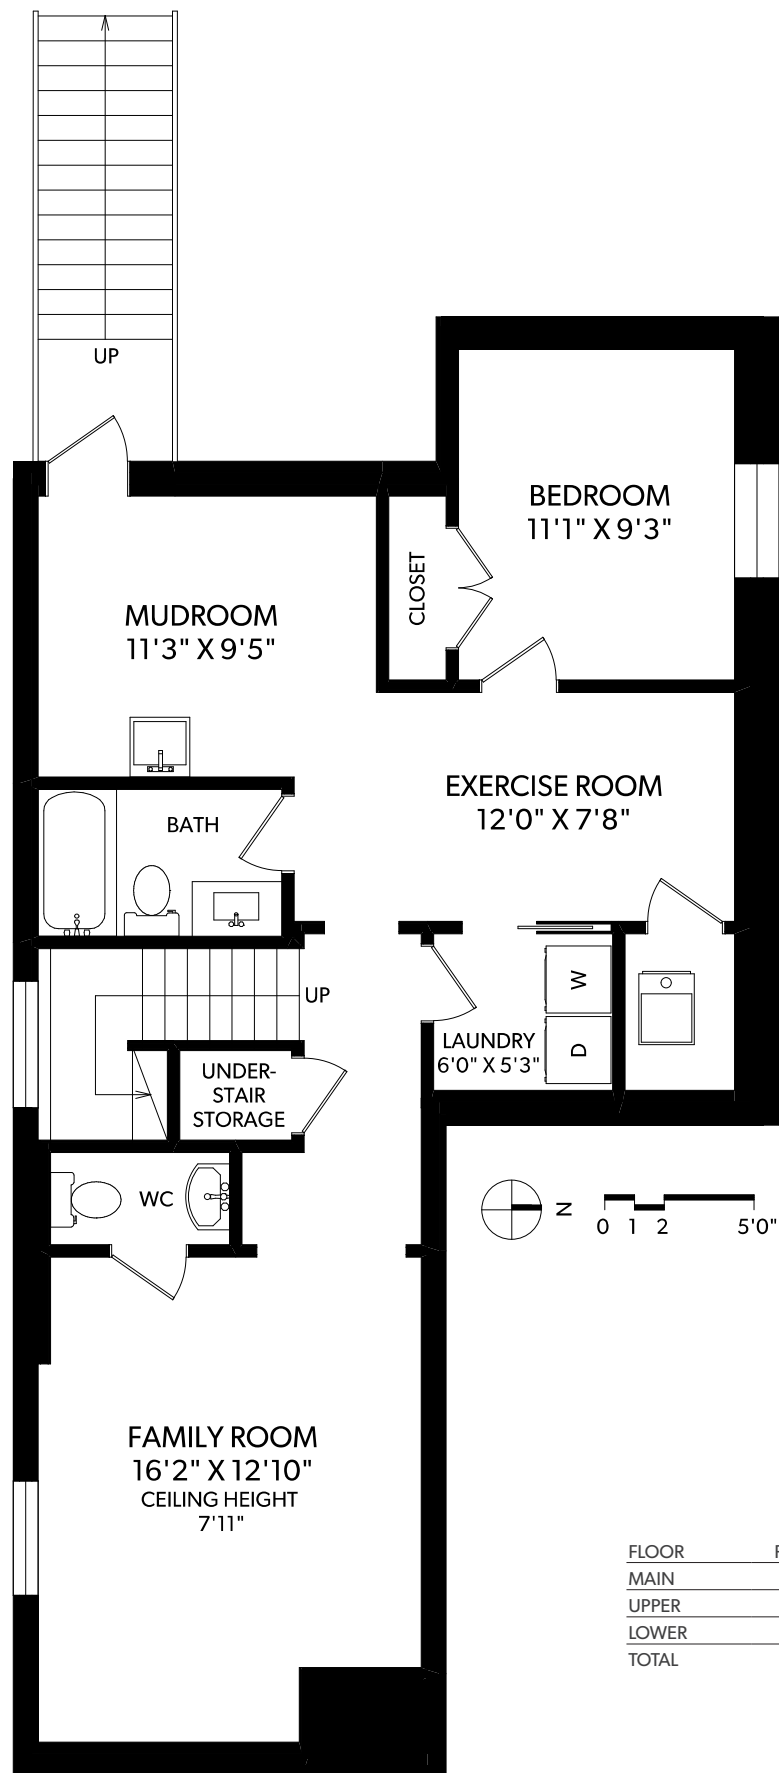

# MAIN FLOOR

FLOOR	FINISHED	UNFINISHED	TOTAL
MAIN	931	0	931
UPPER	877	0	877
LOWER	943	0	943
<b>TOTAL</b>	<b>2751</b>	<b>0</b>	<b>2751</b>

OTHER AREAS	
GARAGE	201
PATIO	322

**REAL FOTO** **2413 MOWAT STREET**  
**JULIE RUST**  
 REAL ESTATE MARKETING

# UPPER FLOOR

FLOOR	FINISHED	UNFINISHED	TOTAL
MAIN	931	0	931
UPPER	877	0	877
LOWER	943	0	943
<b>TOTAL</b>	<b>2751</b>	<b>0</b>	<b>2751</b>

OTHER AREAS	
GARAGE	201
PATIO	322

**REAL FOTO** 2413 MOWAT STREET

**JULIE RUST**

250-388-6998  
ORDERS@REALFOTO.CA

REAL ESTATE MARKETING

**CHRISTIE'S**  
INTERNATIONAL REAL ESTATE

MEASURED 03/07/2018 BY VICTORIA JONES

All information furnished regarding this property is from sources deemed reliable but no warranty or representation is made to the accuracy thereof.

# LOWER FLOOR

FLOOR	FINISHED	UNFINISHED	TOTAL
MAIN	931	0	931
UPPER	877	0	877
LOWER	943	0	943
<b>TOTAL</b>	<b>2751</b>	<b>0</b>	<b>2751</b>

OTHER AREAS	
GARAGE	201
PATIO	322