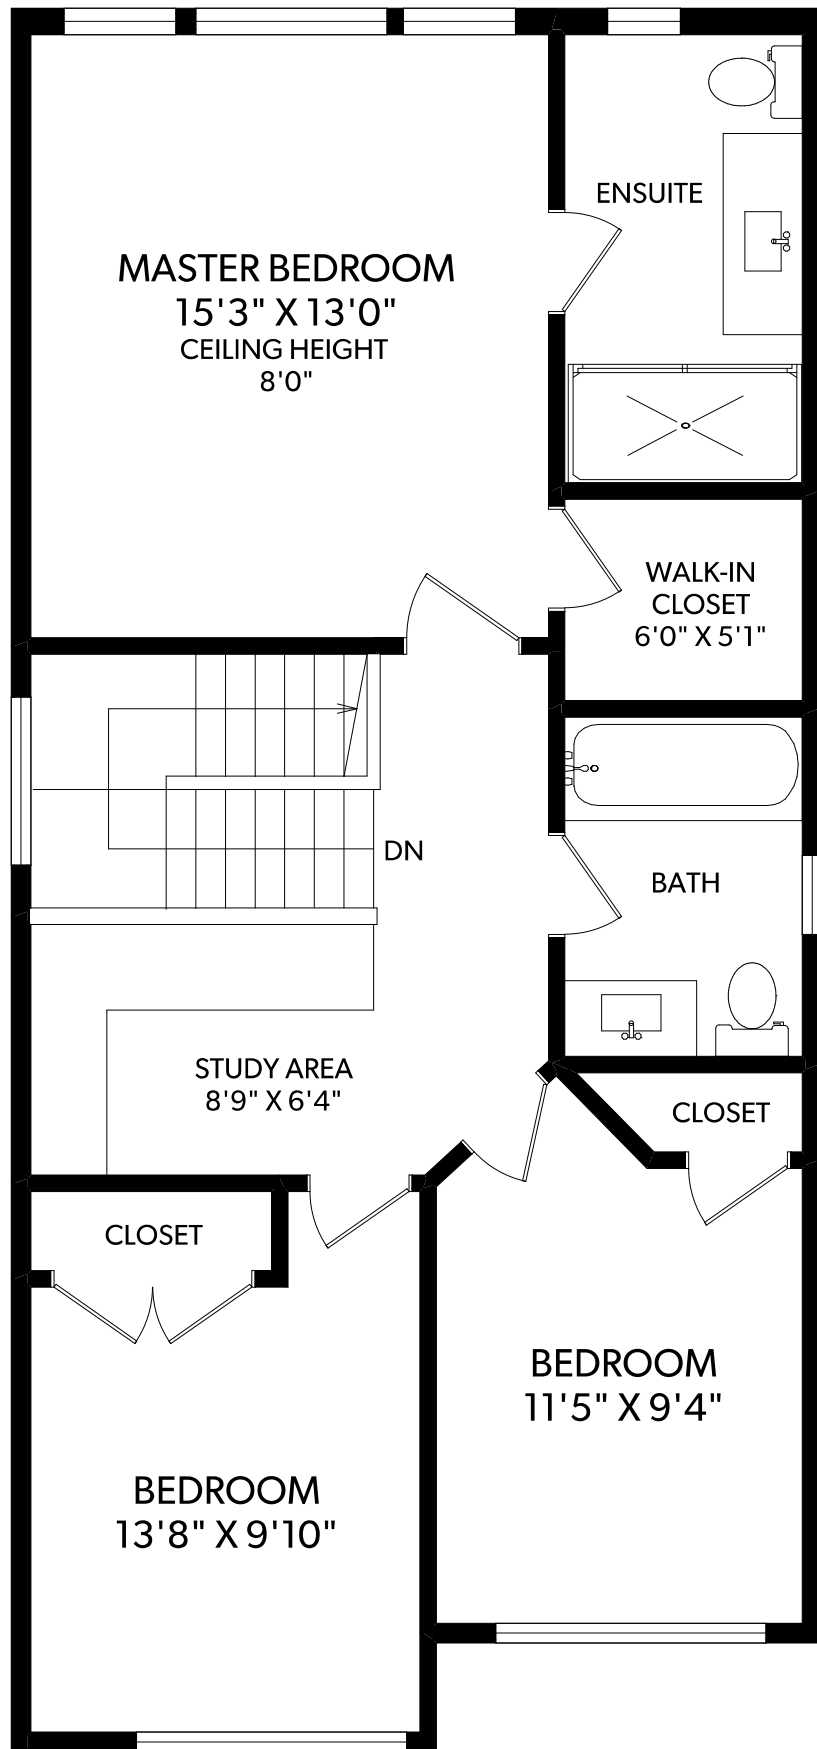

# MAIN FLOOR

FLOOR	FINISHED	UNFINISHED	TOTAL
MAIN	931	0	931
UPPER	877	0	877
LOWER	943	0	943
<b>TOTAL</b>	<b>2751</b>	<b>0</b>	<b>2751</b>

OTHER AREAS	
GARAGE	201
PATIO	322

**REAL FOTO** **2413 MOWAT STREET**  
**JULIE RUST**  
 REAL ESTATE MARKETING

**CHRISTIE'S**  
INTERNATIONAL REAL ESTATE

MEASURED 03/07/2018 BY VICTORIA JONES

All information furnished regarding this property is from sources deemed reliable but no warranty or representation is made to the accuracy thereof.

# UPPER FLOOR

FLOOR	FINISHED	UNFINISHED	TOTAL
MAIN	931	0	931
UPPER	877	0	877
LOWER	943	0	943
<b>TOTAL</b>	<b>2751</b>	<b>0</b>	<b>2751</b>

OTHER AREAS	
GARAGE	201
PATIO	322

**REAL FOTO** 2413 MOWAT STREET