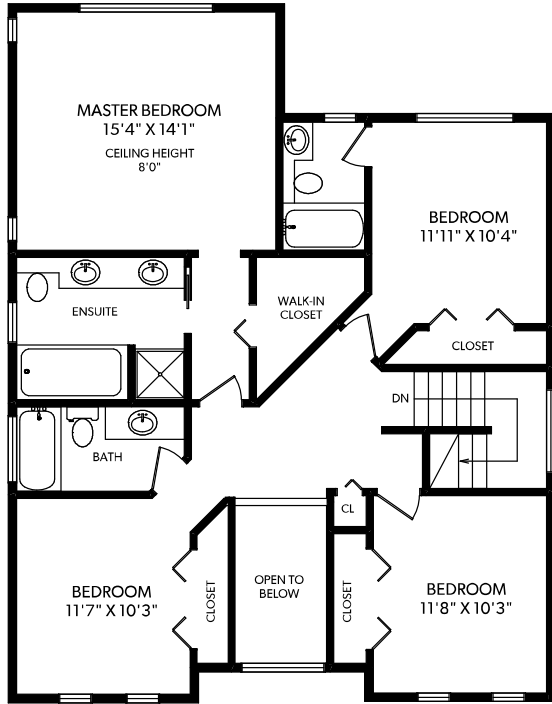

UPPER FLOOR

MAIN FLOOR

LOWER FLOOR

FLOOR	FINISHED	UNFINISHED	TOTAL	OTHER AREAS
MAIN	1522	0	1522	CRAWLSPACE 337
UPPER	1163	0	1163	PATIOS 473
LOWER	1209	0	1209	
TOTAL	3894	0	3894	

REAL FOTO

3533 WEST 30TH AVENUE

DOCUMENT PREPARED FOR THE EXCLUSIVE USE OF

JEFF BENNA

1-866-388-6998
ORDERS@REALFOTO.CA MEASURED 02/22/2018 BY JUSTIN GREENWOOD

All information furnished regarding this property is from sources deemed reliable but no warranty or representation is made to the accuracy thereof.