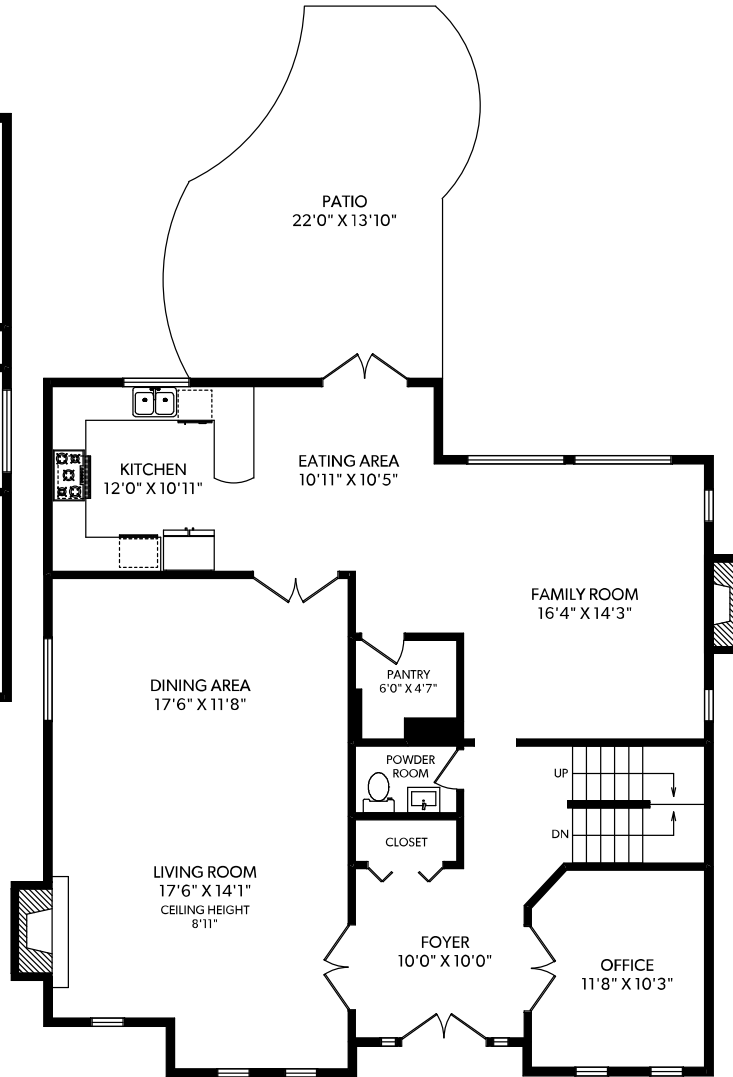

UPPER FLOOR

MAIN FLOOR

LOWER FLOOR

FLOOR	FINISHED	UNFINISHED	TOTAL	OTHER AREAS
MAIN	1522	0	1522	CRAWLSPACE 337
UPPER	1163	0	1163	PATIOS 473
LOWER	1209	0	1209	
TOTAL	3894	0	3894	

REAL FOTO

3533 WEST 30TH AVENUE

DOCUMENT PREPARED FOR THE EXCLUSIVE USE OF

JEFF BENNA

1-866-388-6998
ORDERS@REALFOTO.CA MEASURED 02/22/2018 BY JUSTIN GREENWOOD

All information furnished regarding this property is from sources deemed reliable but no warranty or representation is made to the accuracy thereof.