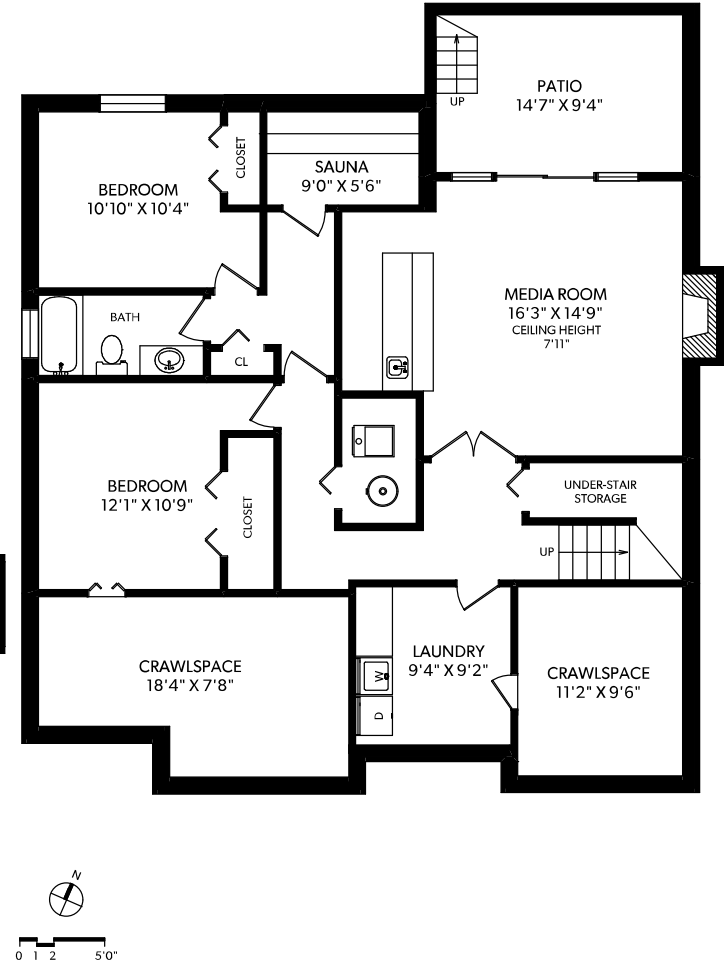

UPPER FLOOR

MAIN FLOOR

LOWER FLOOR

FLOOR	FINISHED	UNFINISHED	TOTAL	OTHER AREAS
MAIN	1522	0	1522	CRAWLSPACE 337
UPPER	1163	0	1163	PATIOS 473
LOWER	1209	0	1209	
TOTAL	3894	0	3894	

REAL FOTO

3533 WEST 30TH AVENUE

DOCUMENT PREPARED FOR THE EXCLUSIVE USE OF

JEFF BENNA

1-866-388-6998
ORDERS@REALFOTO.CA MEASURED 02/22/2018 BY JUSTIN GREENWOOD

All information furnished regarding this property is from sources deemed reliable but no warranty or representation is made to the accuracy thereof.