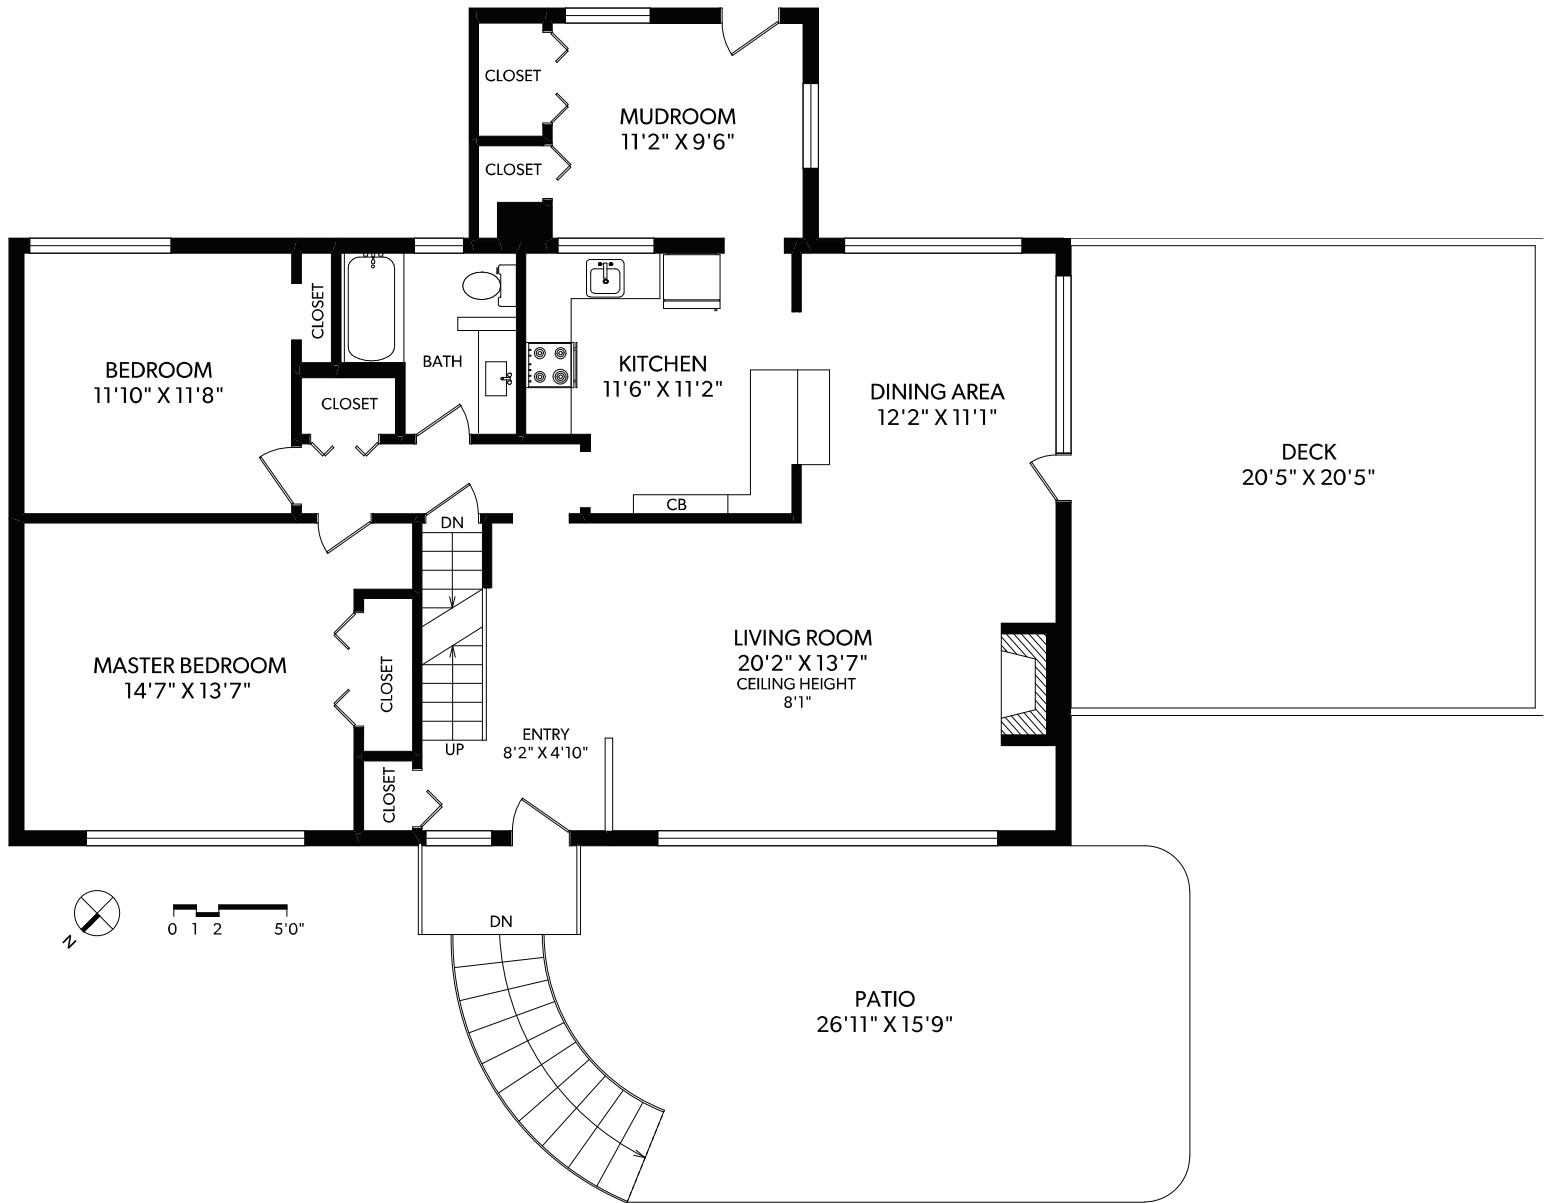

# MAIN FLOOR

FLOOR	FINISHED	UNFINISHED	TOTAL	OTHER AREAS	
MAIN	1416	0	1416	GARAGE	471
UPPER	757	0	757	PATIO	422
LOWER	0	1260	1260	DECK	439
<b>TOTAL</b>	<b>2173</b>	<b>1260</b>	<b>3433</b>		

## 3916 BENSON PLACE

DOCUMENT PREPARED FOR THE EXCLUSIVE USE OF