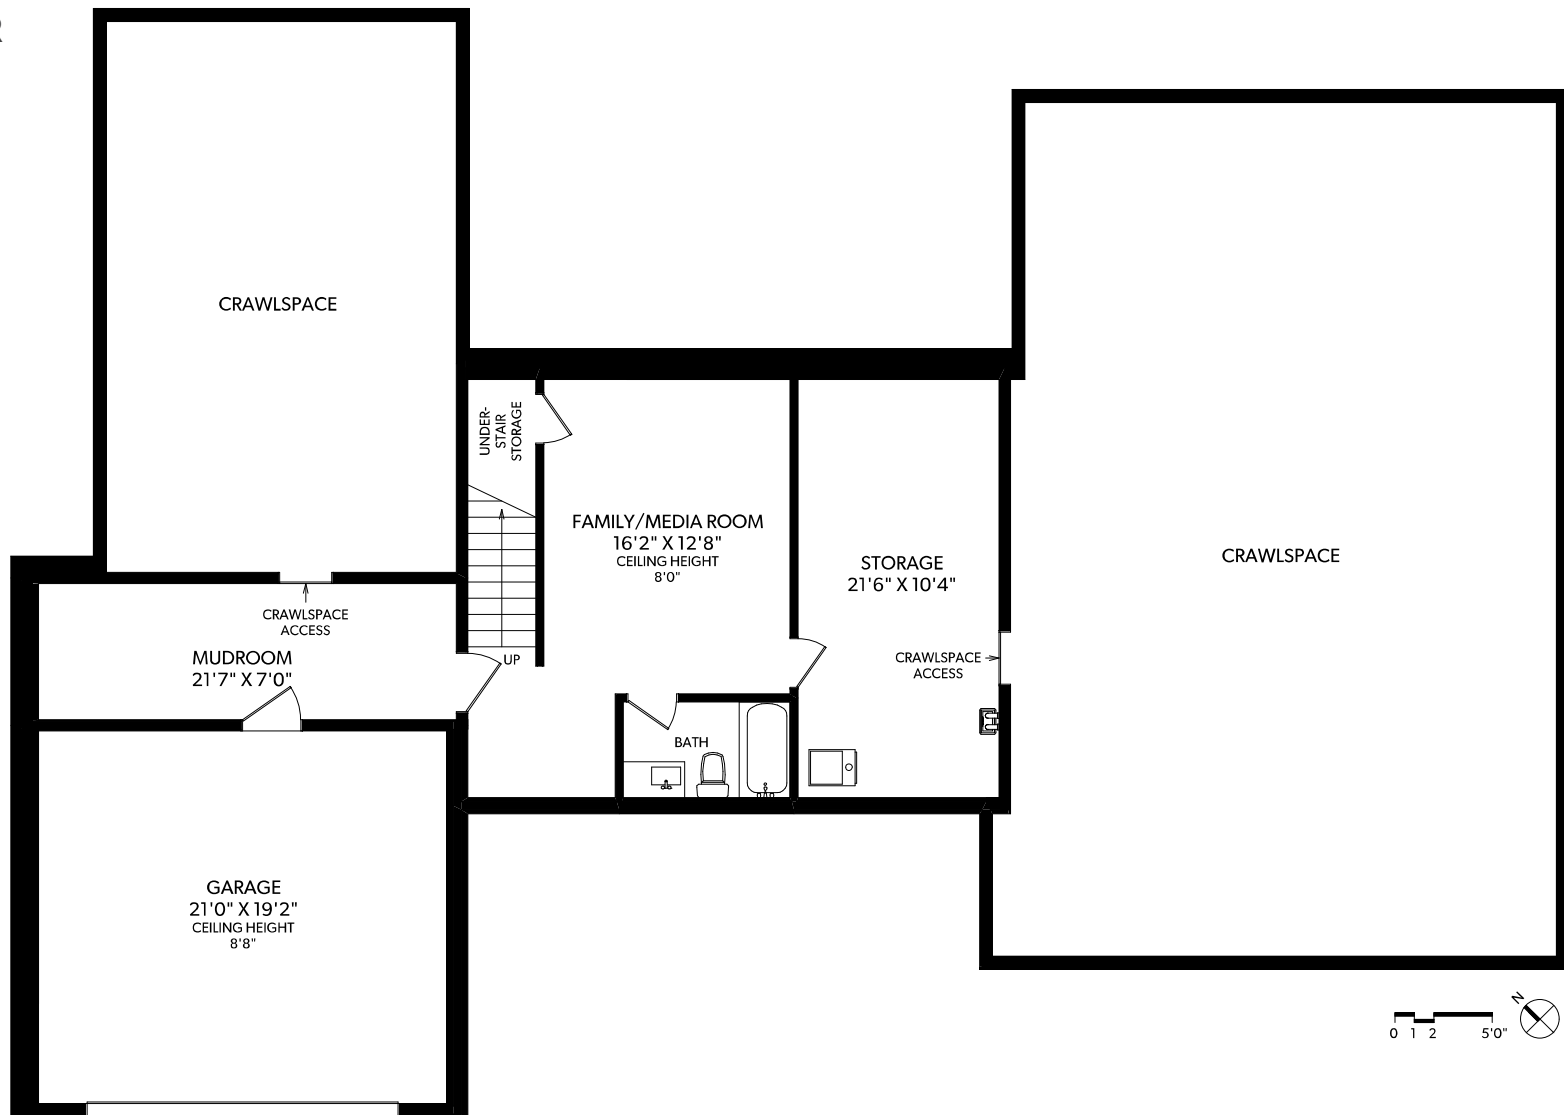

MEASURED 01/10/2018 BY TODD MAYER

LOWER FLOOR

FLOOR	FINISHED	UNFINISHED	TOTAL	OTHER AREAS
MAIN	3418	0	3418	GARAGE 462
LOWER	875	0	875	CRAWLSPACE 1867
TOTAL	4293	0	4293	DECKS 847
				PORCH 218

REAL FOTO 2906 TUDOR AVENUE