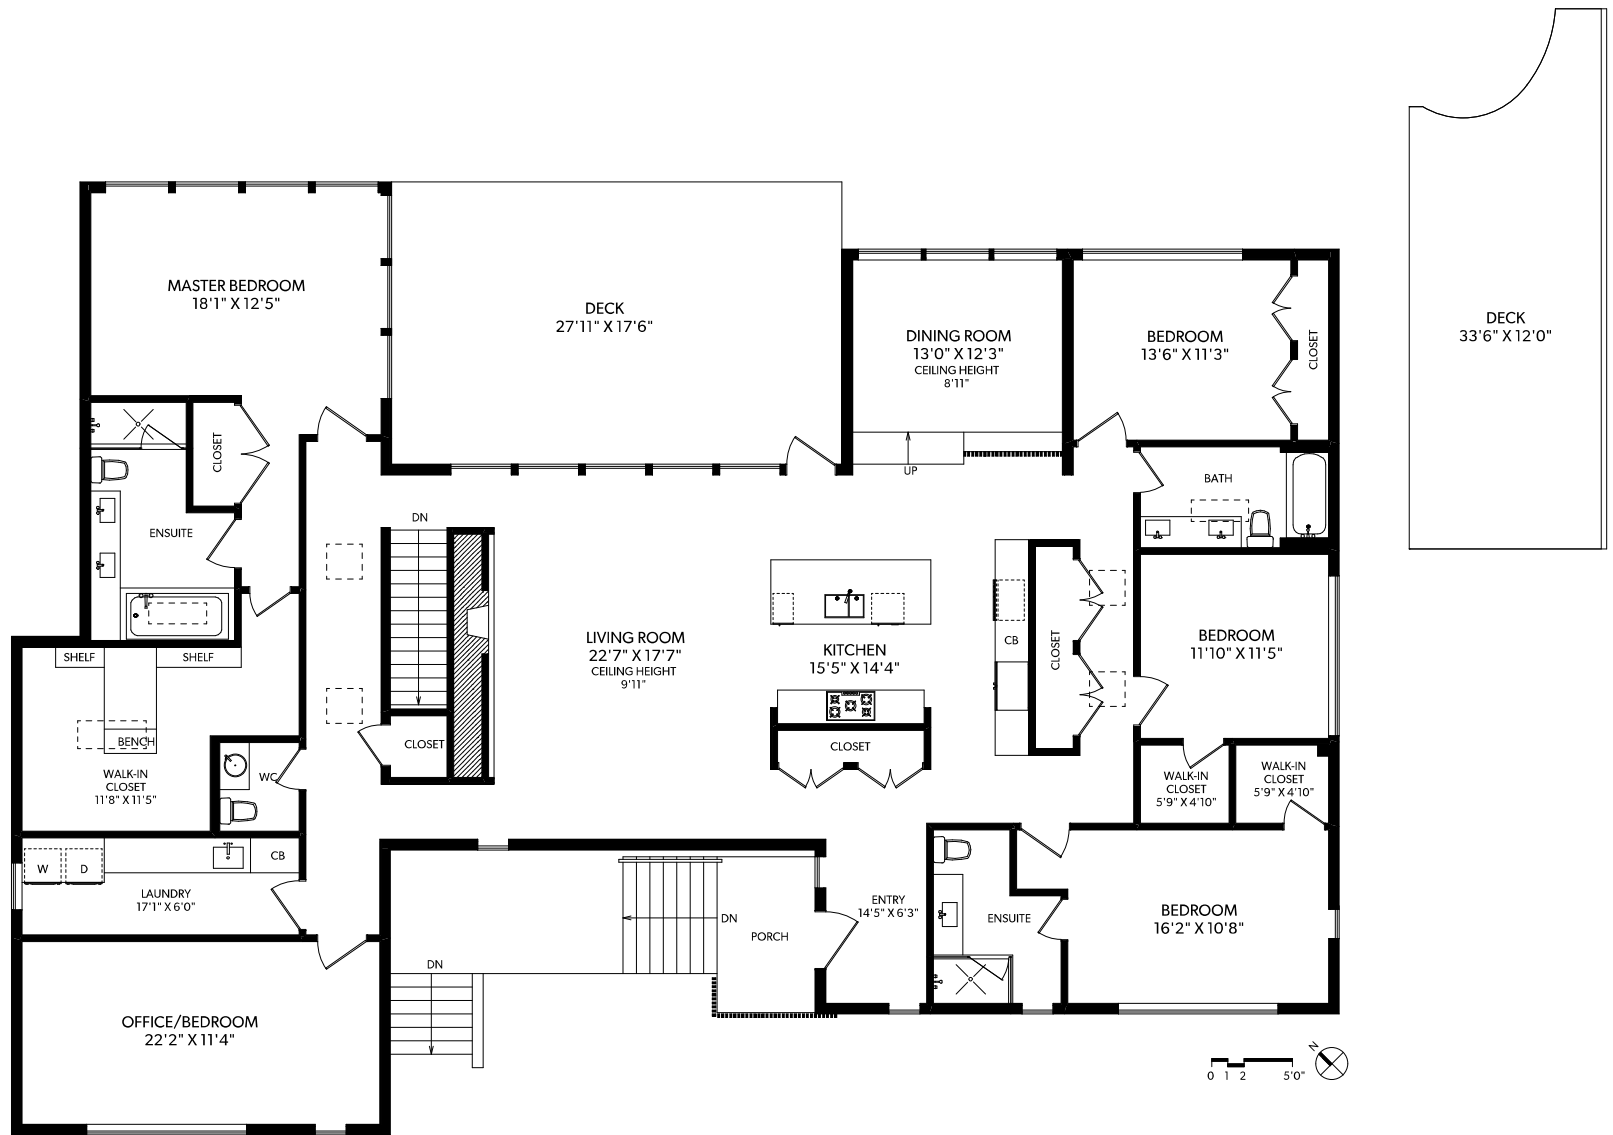

MAIN FLOOR

FLOOR	FINISHED	UNFINISHED	TOTAL	OTHER AREAS
MAIN	3418	0	3418	GARAGE 462
LOWER	875	0	875	CRAWLSPACE 1867
TOTAL	4293	0	4293	DECKS 847
				PORCH 218

REAL FOTO 2906 TUDOR AVENUE

JULIE RUST
 REAL ESTATE MARKETING
 250-388-6998
 ORDERS@REALFOTO.CA

MEASURED 01/10/2018 BY TODD MAYER

LOWER FLOOR

FLOOR	FINISHED	UNFINISHED	TOTAL	OTHER AREAS
MAIN	3418	0	3418	GARAGE 462
LOWER	875	0	875	CRAWLSPACE 1867
TOTAL	4293	0	4293	DECKS 847
				PORCH 218

REAL FOTO 2906 TUDOR AVENUE