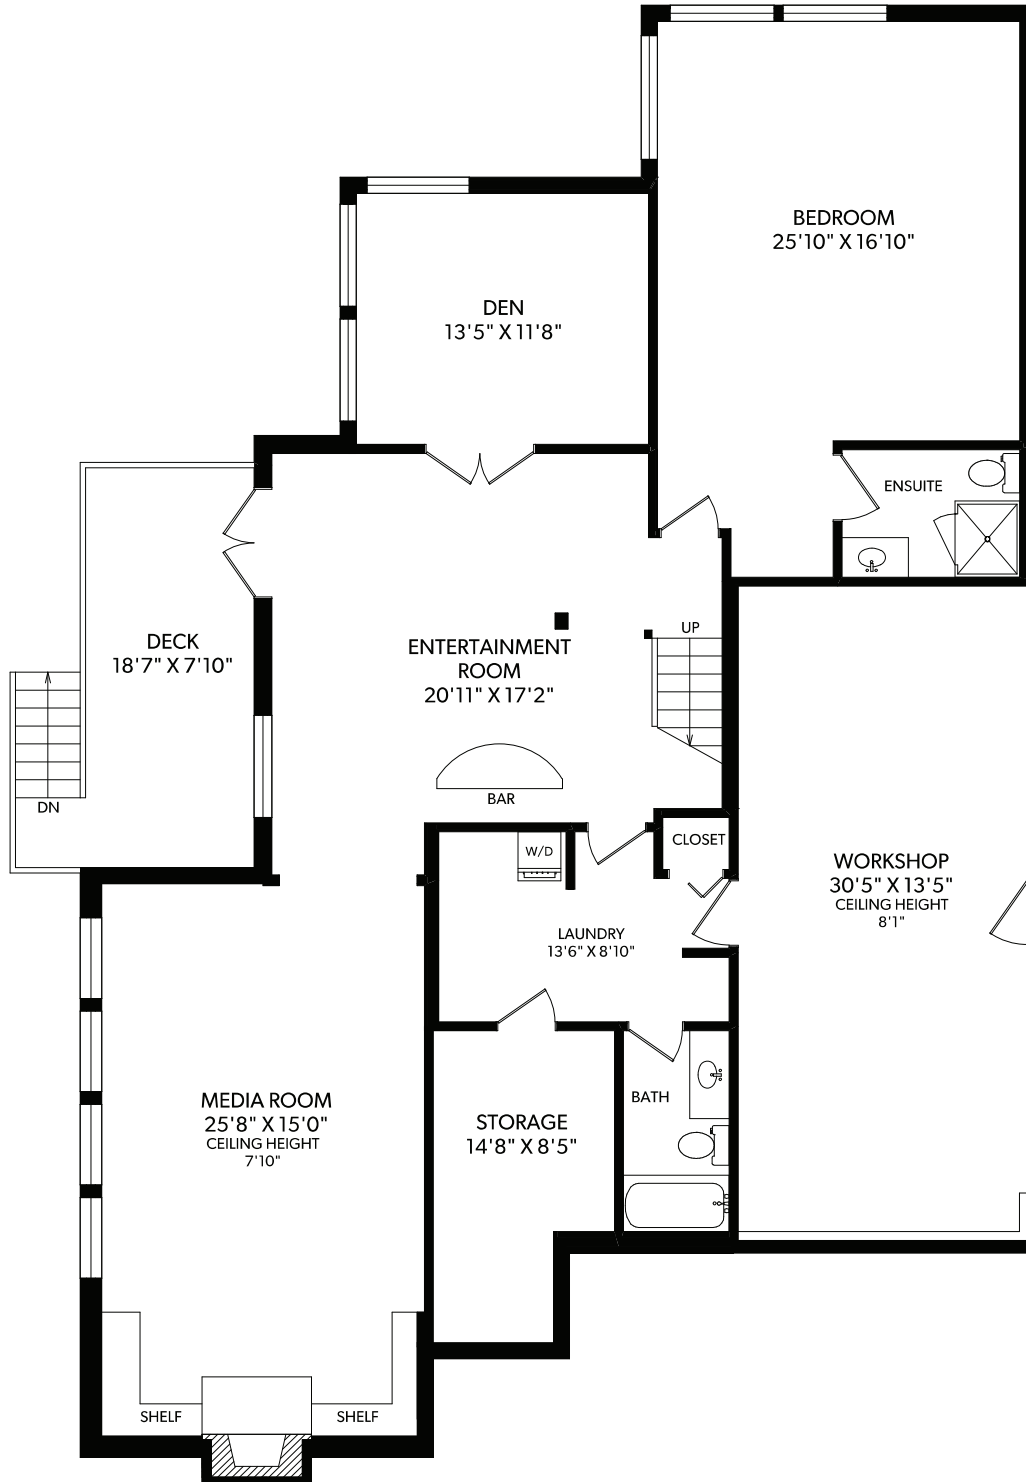

# MAIN FLOOR

FLOOR	FINISHED	UNFINISHED	TOTAL
MAIN	2247	0	2247
LOWER	1818	429	2247
TOTAL	4065	429	4494

OTHER AREAS	
GARAGE	476
DECKS	717
SHED	77

**10960 MARTI LANE**  
 DOCUMENT PREPARED FOR THE EXCLUSIVE USE OF  
**VINCE KRYNSKI**

250-388-6998  
 ORDERS@REALFOTO.CA MEASURED 11/14/2017 BY KARA ANDERSON

All information furnished regarding this property is from sources deemed reliable but no warranty or representation is made to the accuracy thereof.

# LOWER FLOOR

FLOOR	FINISHED	UNFINISHED	TOTAL
MAIN	2247	0	2247
LOWER	1818	429	2247
TOTAL	4065	429	<b>4494</b>

OTHER AREAS	
GARAGE	476
DECKS	717
SHED	77

**REAL FOTO** **10960 MARTI LANE**  
 DOCUMENT PREPARED FOR THE EXCLUSIVE USE OF  
**VINCE KRYNSKI**