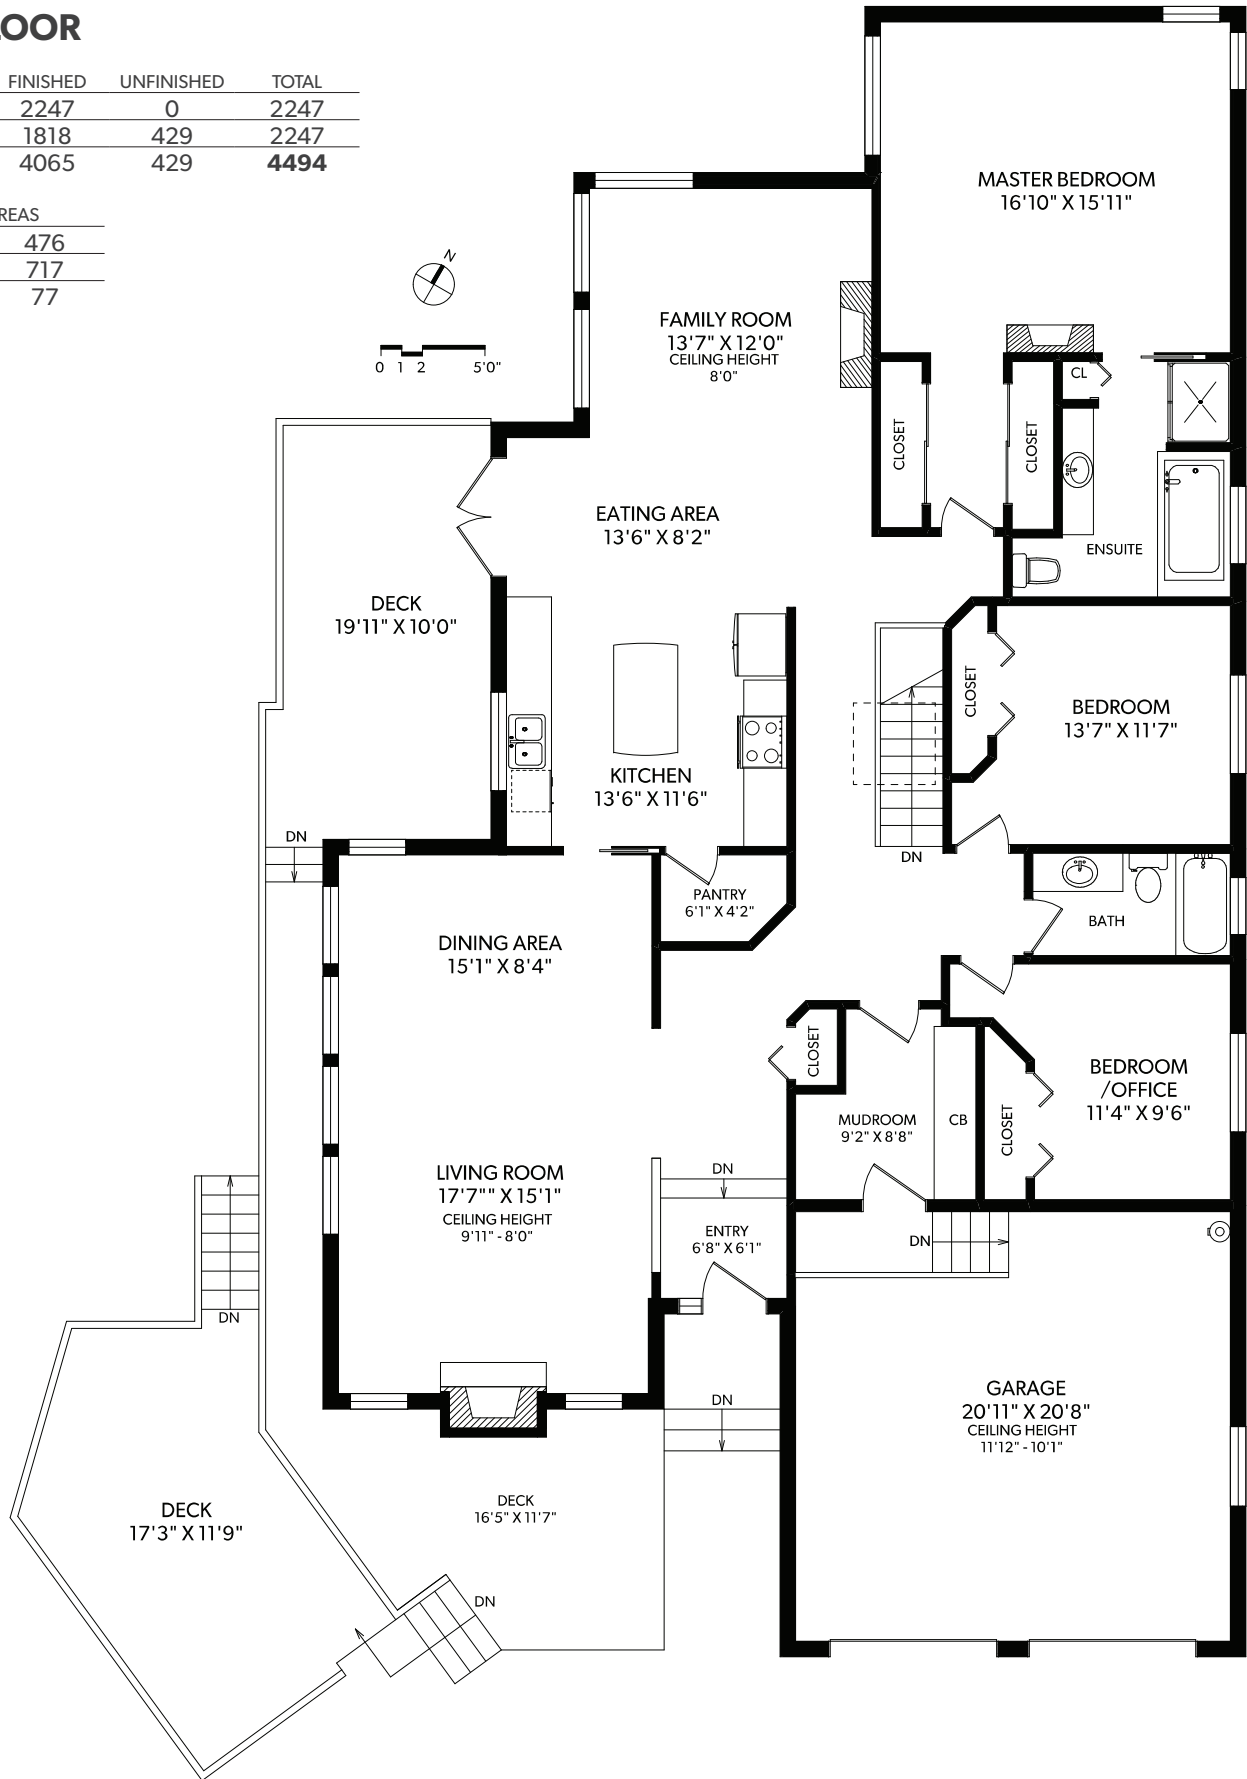

# MAIN FLOOR

FLOOR	FINISHED	UNFINISHED	TOTAL
MAIN	2247	0	2247
LOWER	1818	429	2247
TOTAL	4065	429	4494

OTHER AREAS	
GARAGE	476
DECKS	717
SHED	77

**10960 MARTI LANE**  
 DOCUMENT PREPARED FOR THE EXCLUSIVE USE OF  
**VINCE KRYNSKI**

250-388-6998  
 ORDERS@REALFOTO.CA MEASURED 11/14/2017 BY KARA ANDERSON

All information furnished regarding this property is from sources deemed reliable but no warranty or representation is made to the accuracy thereof.

# LOWER FLOOR

FLOOR	FINISHED	UNFINISHED	TOTAL
MAIN	2247	0	2247
LOWER	1818	429	2247
TOTAL	4065	429	<b>4494</b>

OTHER AREAS	
GARAGE	476
DECKS	717
SHED	77

**REAL FOTO** **10960 MARTI LANE**  
 DOCUMENT PREPARED FOR THE EXCLUSIVE USE OF  
**VINCE KRYNSKI**