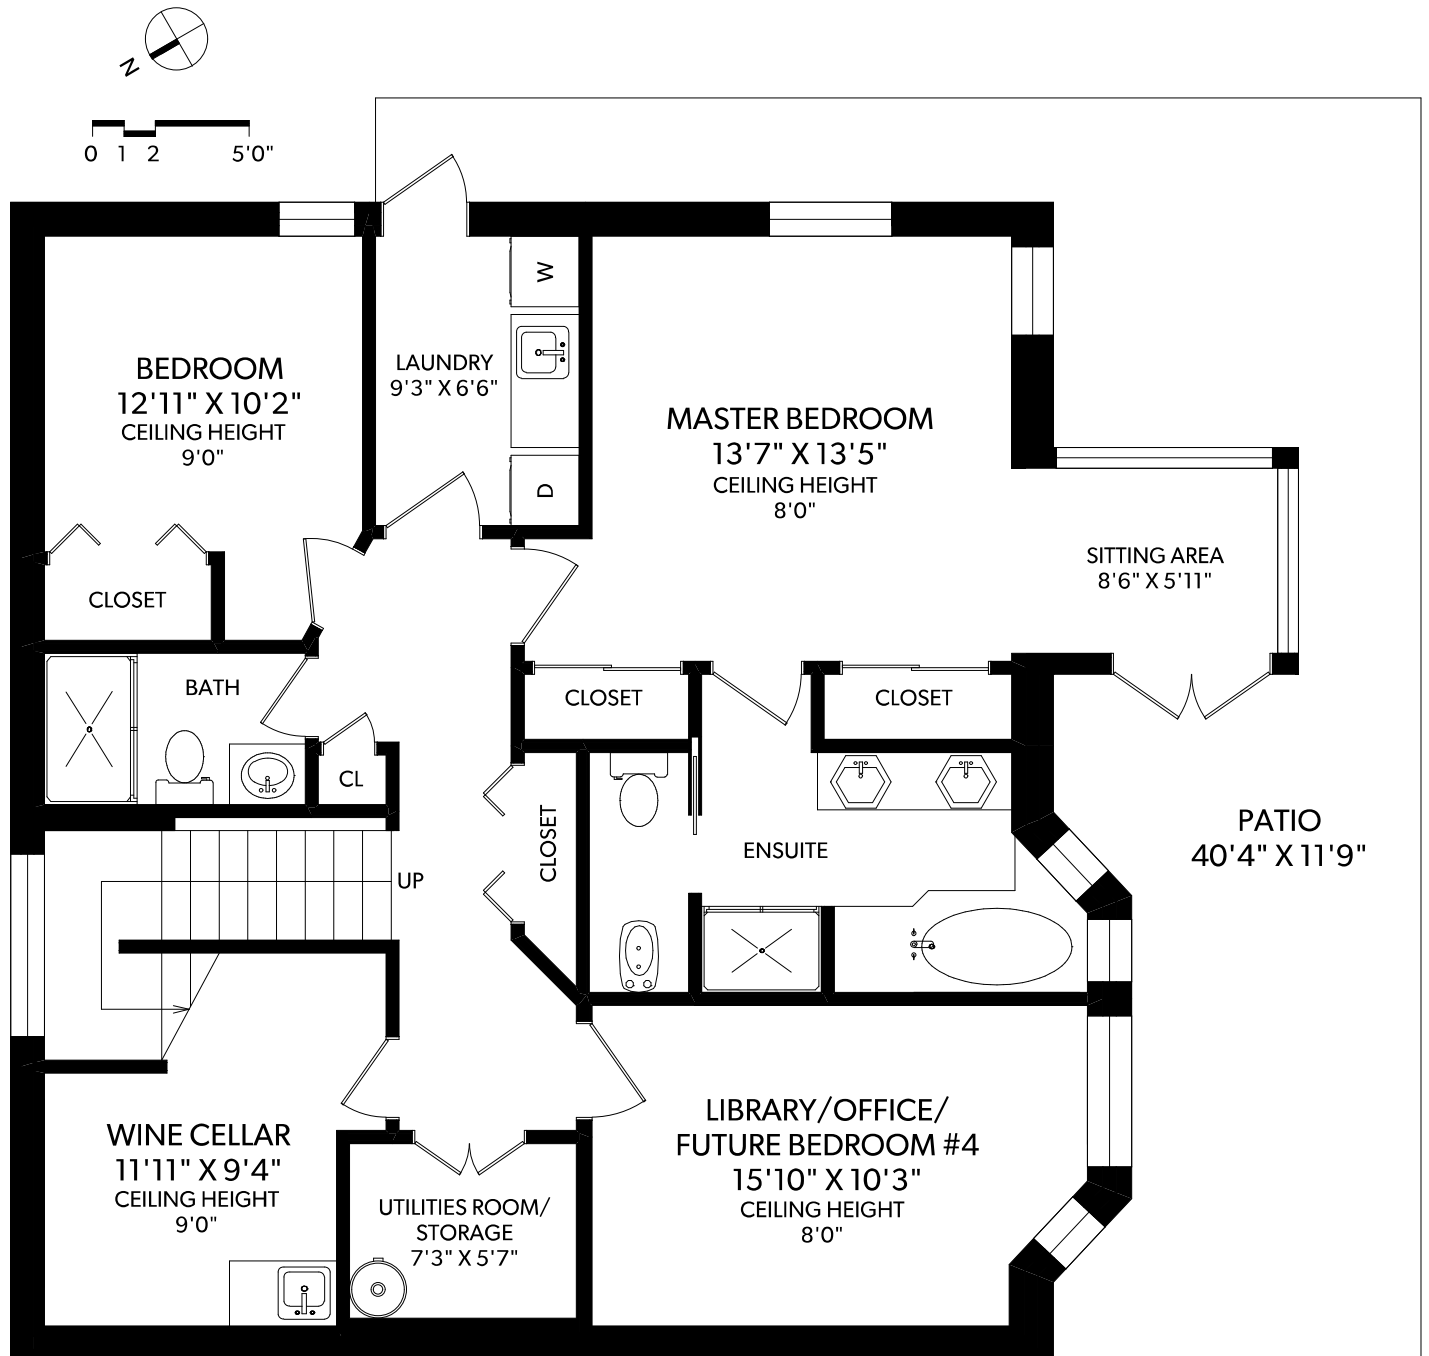

UPPER FLOOR

FLOOR	FINISHED	UNFINISHED	TOTAL	OTHER AREAS
MAIN	1261	0	1261	GARAGE 502
UPPER	462	715	1177	D. GARAGE 763
LOWER	1321	0	1321	DECK 235
TOTAL	3044	715	3759	PATIO 459

REAL FOTO **720 CALEB PIKE ROAD**
 DOCUMENT PREPARED FOR THE EXCLUSIVE USE OF
ELEANOR SMITH PREC* — 250-818-6662

LOWER FLOOR

FLOOR	FINISHED	UNFINISHED	TOTAL	OTHER AREAS
MAIN	1261	0	1261	GARAGE 502
UPPER	462	715	1177	D. GARAGE 763
LOWER	1321	0	1321	DECK 235
TOTAL	3044	715	3759	PATIO 459

REAL FOTO **720 CALEB PIKE ROAD**
 DOCUMENT PREPARED FOR THE EXCLUSIVE USE OF
ELEANOR SMITH PREC* — 250-818-6662