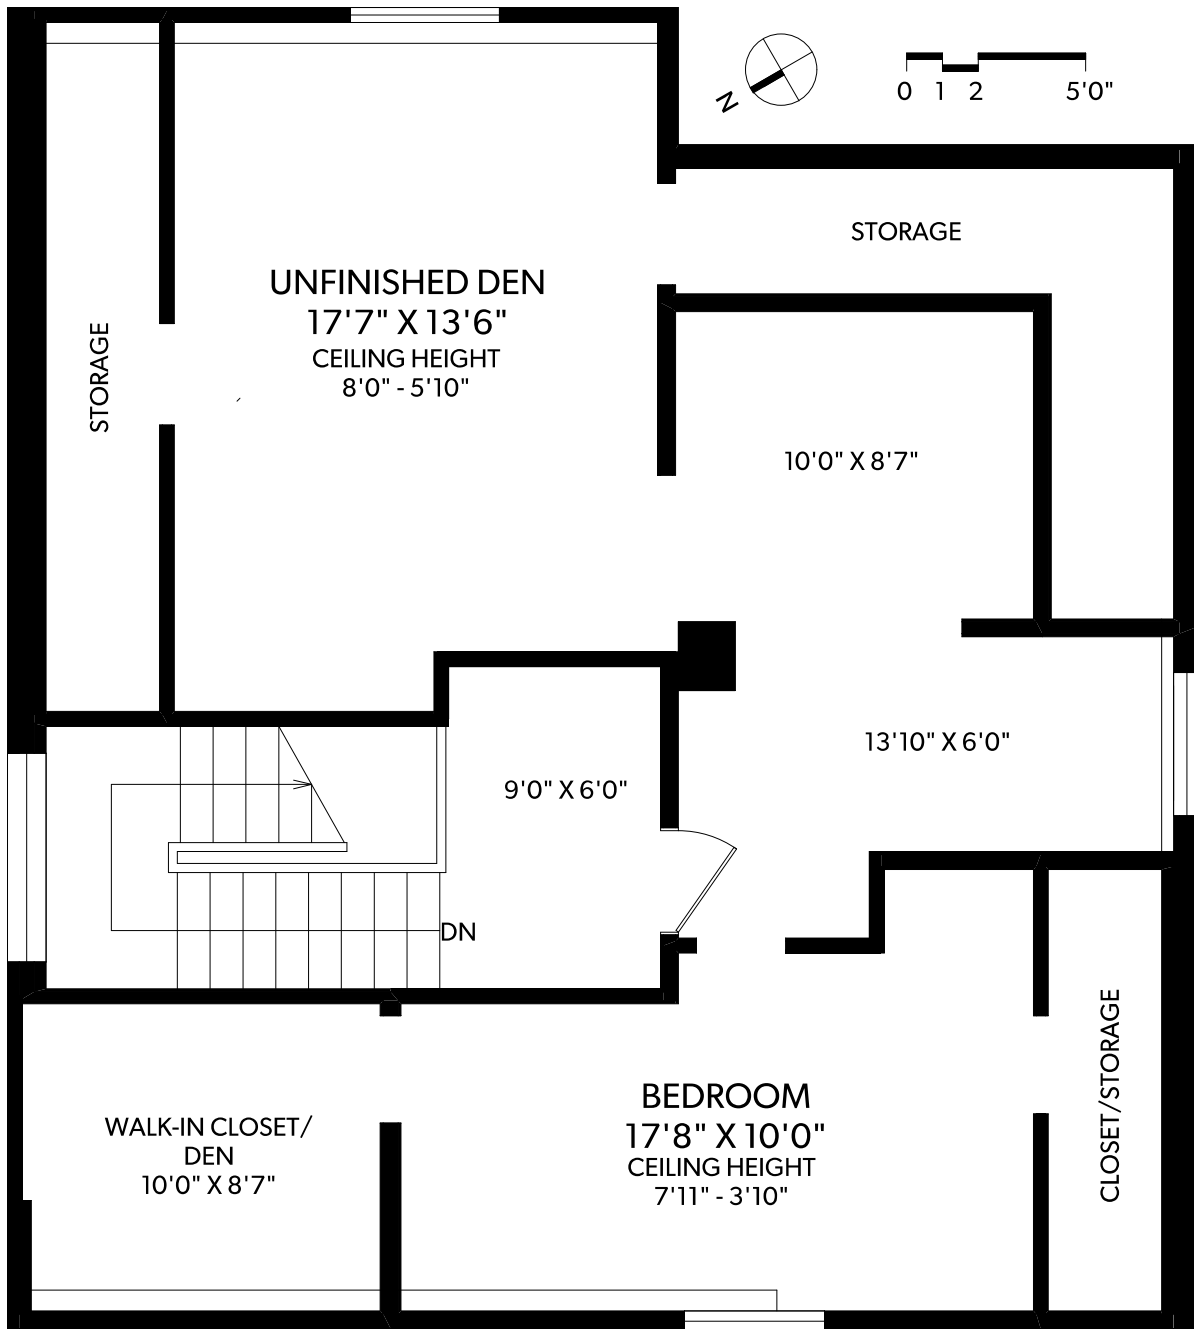

MAIN FLOOR

FLOOR	FINISHED	UNFINISHED	TOTAL	OTHER AREAS
MAIN	1261	0	1261	GARAGE 502
UPPER	462	715	1177	D. GARAGE 763
LOWER	1321	0	1321	DECK 235
TOTAL	3044	715	3759	PATIO 459

REAL FOTO **720 CALEB PIKE ROAD**
 DOCUMENT PREPARED FOR THE EXCLUSIVE USE OF
ELEANOR SMITH PREC* — 250-818-6662

UPPER FLOOR

FLOOR	FINISHED	UNFINISHED	TOTAL	OTHER AREAS
MAIN	1261	0	1261	GARAGE 502
UPPER	462	715	1177	D. GARAGE 763
LOWER	1321	0	1321	DECK 235
TOTAL	3044	715	3759	PATIO 459

REAL FOTO **720 CALEB PIKE ROAD**
 DOCUMENT PREPARED FOR THE EXCLUSIVE USE OF
ELEANOR SMITH PREC* — 250-818-6662