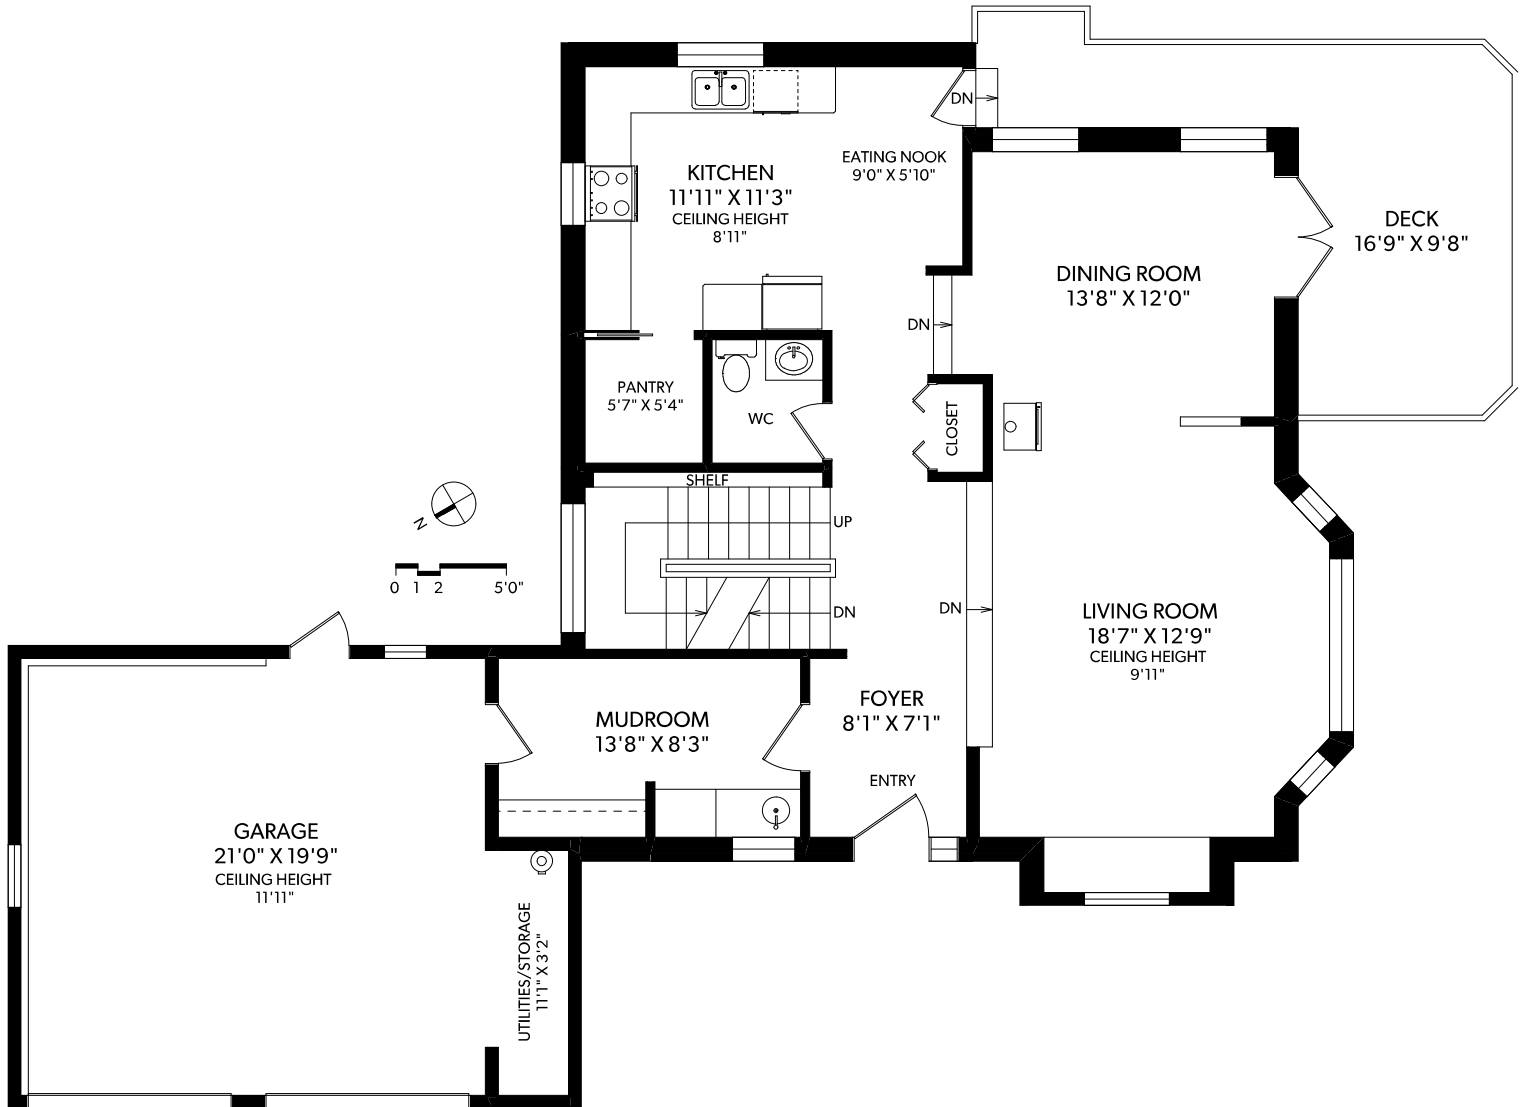

MAIN FLOOR

FLOOR	FINISHED	UNFINISHED	TOTAL	OTHER AREAS
MAIN	1261	0	1261	GARAGE 502
UPPER	462	715	1177	D. GARAGE 763
LOWER	1321	0	1321	DECK 235
TOTAL	3044	715	3759	PATIO 459

REAL FOTO **720 CALEB PIKE ROAD**
 DOCUMENT PREPARED FOR THE EXCLUSIVE USE OF
ELEANOR SMITH PREC* — 250-818-6662

UPPER FLOOR

FLOOR	FINISHED	UNFINISHED	TOTAL	OTHER AREAS
MAIN	1261	0	1261	GARAGE 502
UPPER	462	715	1177	D. GARAGE 763
LOWER	1321	0	1321	DECK 235
TOTAL	3044	715	3759	PATIO 459

REAL FOTO **720 CALEB PIKE ROAD**
 DOCUMENT PREPARED FOR THE EXCLUSIVE USE OF
ELEANOR SMITH PREC* — 250-818-6662