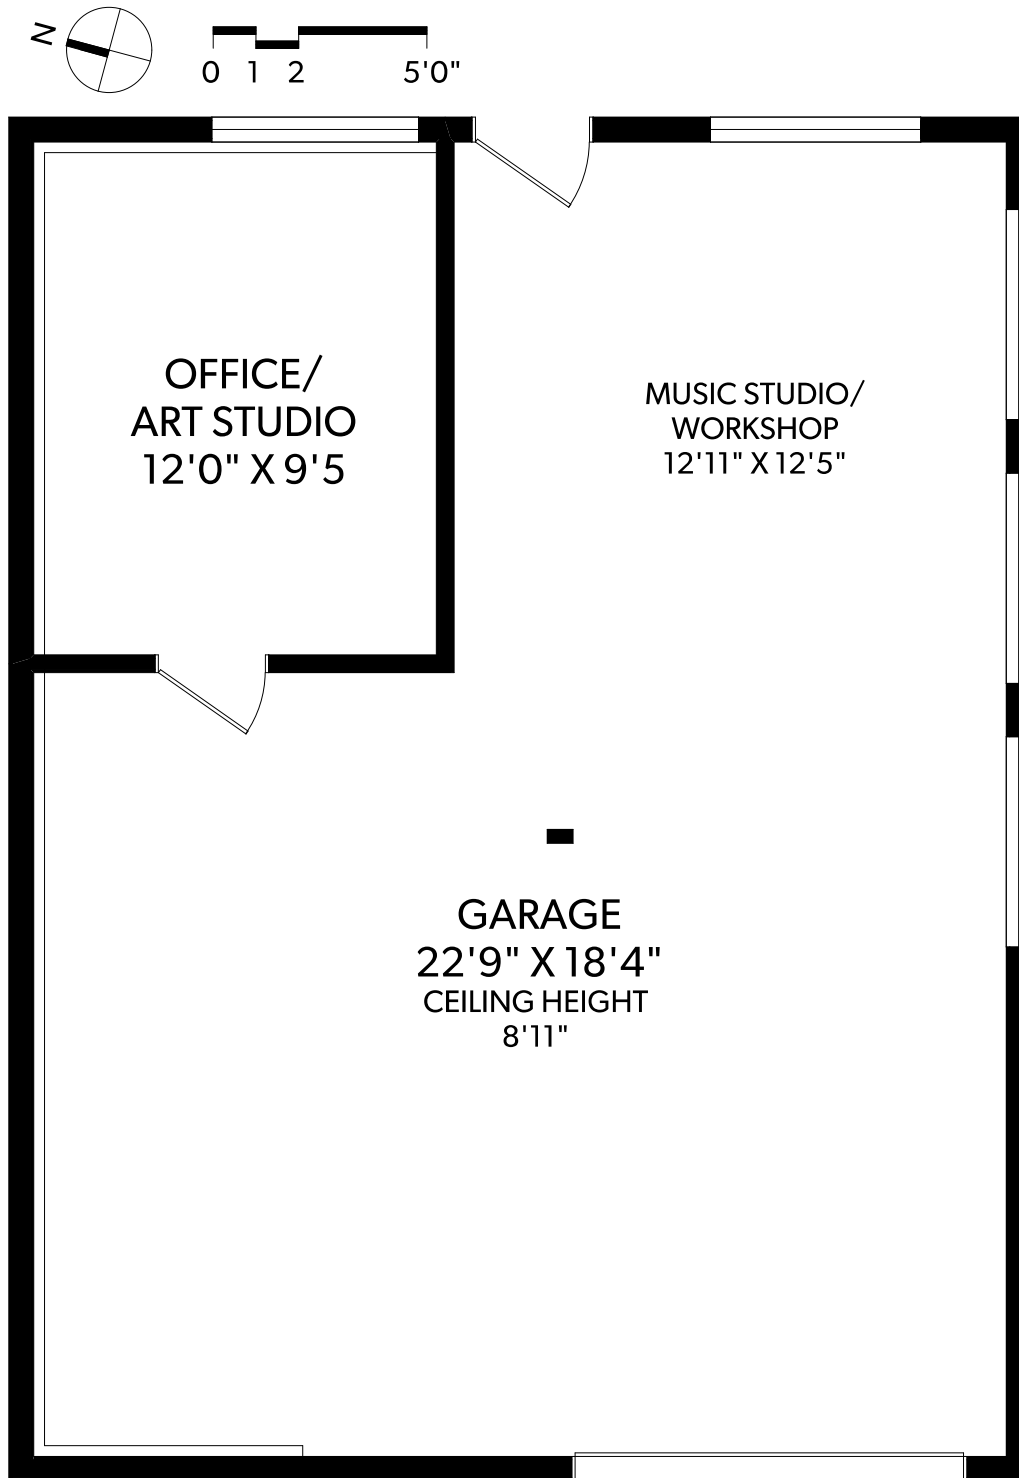

GARAGE

FLOOR	FINISHED	UNFINISHED	TOTAL	OTHER AREAS
MAIN	1261	0	1261	GARAGE 502
UPPER	462	715	1177	D. GARAGE 763
LOWER	1321	0	1321	DECK 235
TOTAL	3044	715	3759	PATIO 459

REAL FOTO **720 CALEB PIKE ROAD**
DOCUMENT PREPARED FOR THE EXCLUSIVE USE OF
ELEANOR SMITH PREC* — 250-818-6662

250-388-6998
ORDERS@REALFOTO.CA *PERSONAL REAL ESTATE CORPORATION
MEASURED 09/06/2017 BY KARA ANDERSON

All information furnished regarding this property is from sources deemed reliable but no warranty or representation is made to the accuracy thereof.