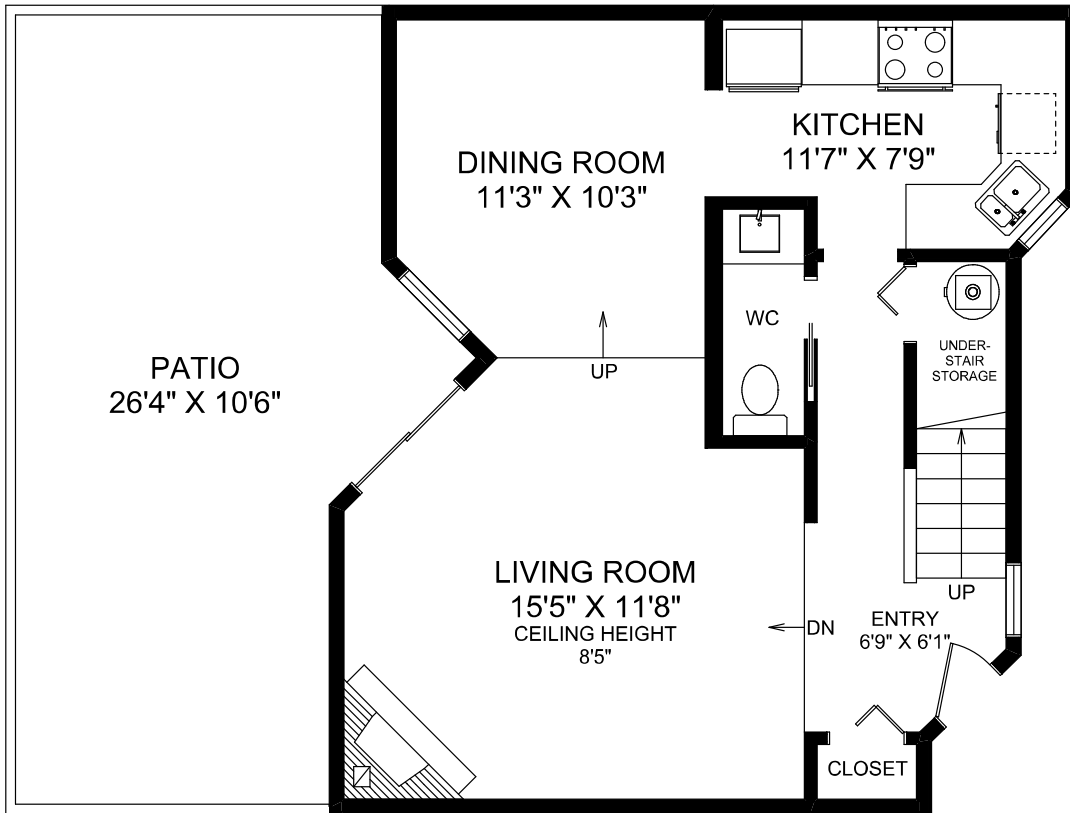

MAIN FLOOR

UPPER FLOOR

AREA		SQ FT	
FLOOR	FINISHED	UNFINISHED	TOTAL
MAIN	592	0	592
UPPER	537	0	537
TOTAL	1129	0	1129
PATIO		331	

8-8771 COOK ROAD
 THIS DOCUMENT PREPARED FOR THE EXCLUSIVE USE OF
JEFF BENNA

MEASURED MAY 26TH, 2016 BY JUSTIN GREENWOOD

All information furnished regarding this property is from sources deemed reliable but no warranty or representation is made to the accuracy thereof.