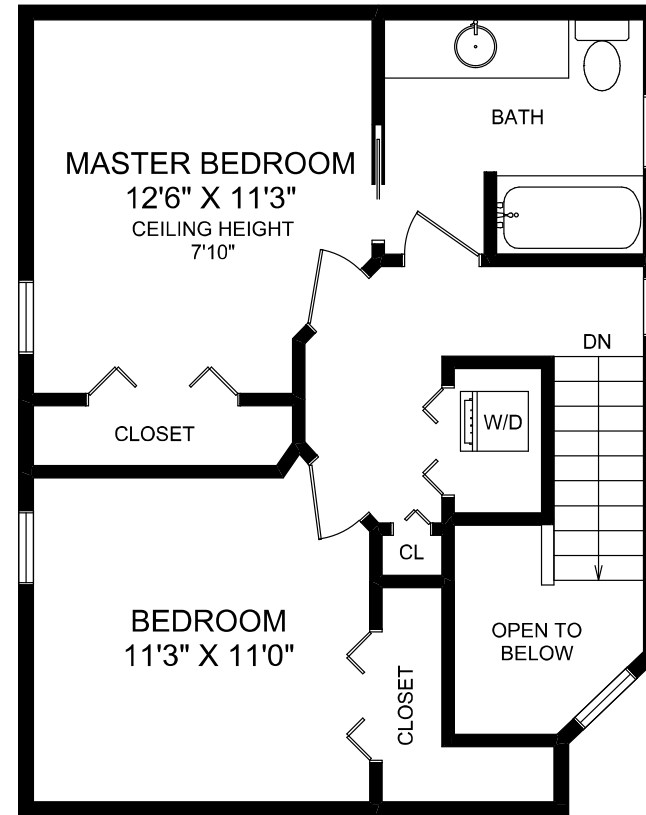

MAIN FLOOR

UPPER FLOOR

AREA		SQ FT	
FLOOR	FINISHED	UNFINISHED	TOTAL
MAIN	592	0	592
UPPER	537	0	537
TOTAL	1129	0	1129
PATIO		331	

8-8771 COOK ROAD
 THIS DOCUMENT PREPARED FOR THE EXCLUSIVE USE OF
JEFF BENNA

MEASURED MAY 26TH, 2016 BY JUSTIN GREENWOOD

All information furnished regarding this property is from sources deemed reliable but no warranty or representation is made to the accuracy thereof.