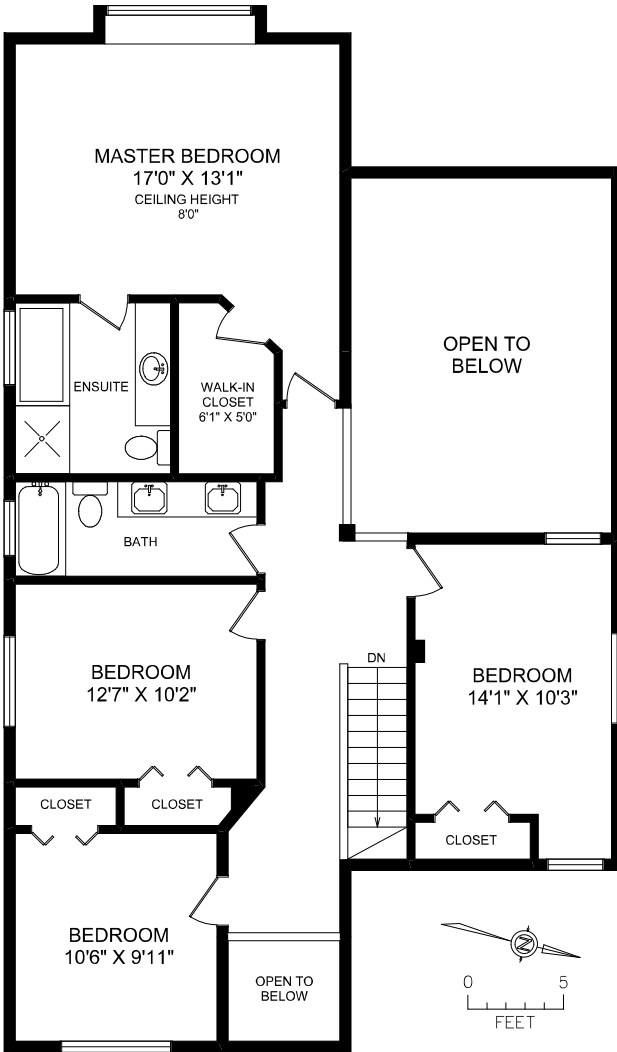

UPPER FLOOR

MAIN FLOOR

LOWER FLOOR

FLOOR	FINISHED	UNFINISHED	TOTAL	OTHER AREAS	
MAIN	1448	0	1448	GARAGE	356
UPPER	1193	0	1193		
LOWER	1452	0	1452		
TOTAL	4093	0	4093		

REAL FOTO **2437 128 STREET**
 DOCUMENT PREPARED FOR THE EXCLUSIVE USE OF
AMANDA MILFORD

250-388-6998
 ORDERS@REALFOTO.CA MEASURED 05/25/2016 BY JUSTIN GREENWOOD

All information furnished regarding this property is from sources deemed reliable but no warranty or representation is made to the accuracy thereof.