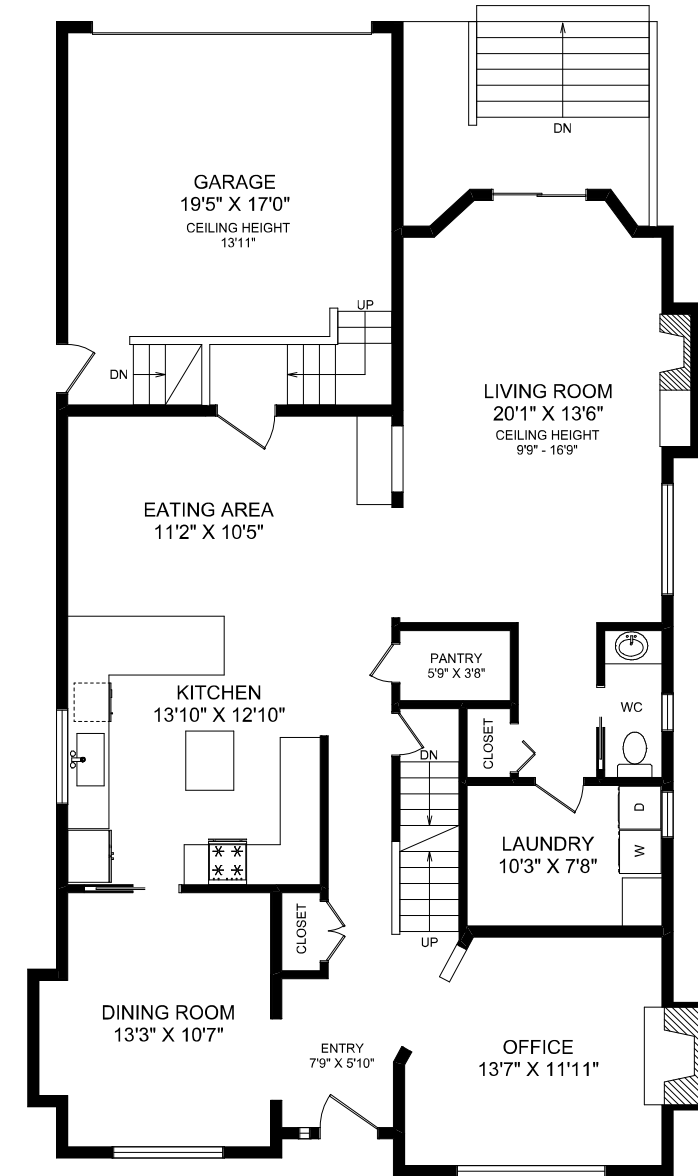

UPPER FLOOR

MAIN FLOOR

LOWER FLOOR

FLOOR	FINISHED	UNFINISHED	TOTAL	OTHER AREAS	
MAIN	1448	0	1448	GARAGE	356
UPPER	1193	0	1193		
LOWER	1452	0	1452		
TOTAL	4093	0	4093		

REAL FOTO **2437 128 STREET**
 DOCUMENT PREPARED FOR THE EXCLUSIVE USE OF
AMANDA MILFORD

250-388-6998
 ORDERS@REALFOTO.CA MEASURED 05/25/2016 BY JUSTIN GREENWOOD

All information furnished regarding this property is from sources deemed reliable but no warranty or representation is made to the accuracy thereof.