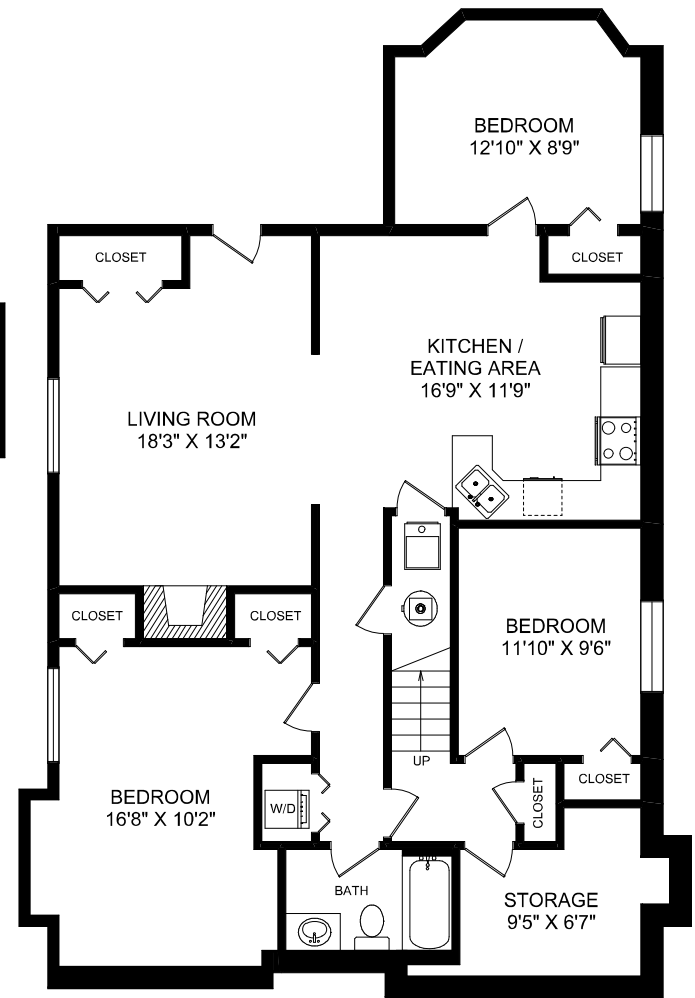

UPPER FLOOR

MAIN FLOOR

LOWER FLOOR

FLOOR	FINISHED	UNFINISHED	TOTAL	OTHER AREAS	
MAIN	1448	0	1448	GARAGE	356
UPPER	1193	0	1193		
LOWER	1452	0	1452		
TOTAL	4093	0	4093		

REAL FOTO **2437 128 STREET**
 DOCUMENT PREPARED FOR THE EXCLUSIVE USE OF
AMANDA MILFORD

250-388-6998
 ORDERS@REALFOTO.CA MEASURED 05/25/2016 BY JUSTIN GREENWOOD

All information furnished regarding this property is from sources deemed reliable but no warranty or representation is made to the accuracy thereof.