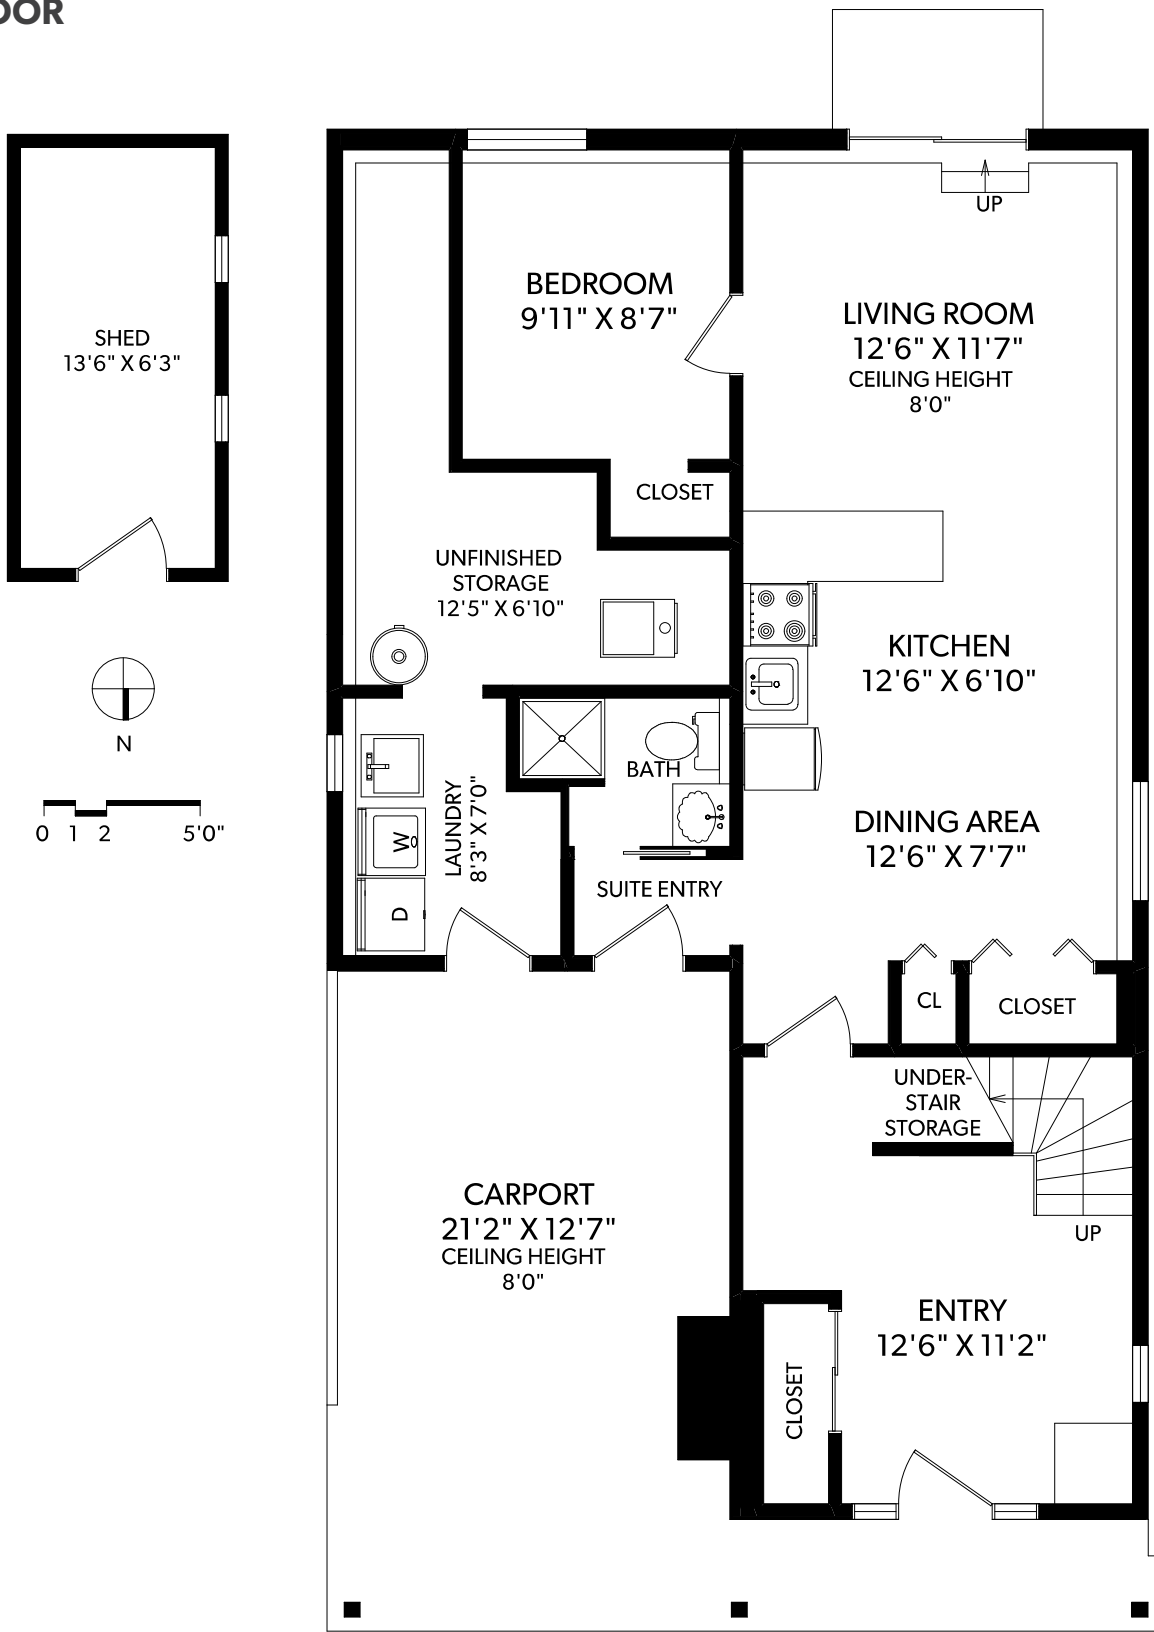

MAIN FLOOR

FLOOR	FINISHED	UNFINISHED	TOTAL	OTHER AREAS	
MAIN	1301	0	1301	CARPORT	273
LOWER	826	121	947	DECK	202
TOTAL	2127	121	2248	SHED	102

REAL FOTO 1287 UNION ROAD

DOCUMENT PREPARED FOR THE EXCLUSIVE USE OF
BRAD MACLAREN*

250-388-6998
 ORDERS@REALFOTO.CA

*PERSONAL REAL ESTATE CORPORATION
 MEASURED 08/11/2017 BY KARA ANDERSON

LOWER FLOOR

FLOOR	FINISHED	UNFINISHED	TOTAL	OTHER AREAS	
MAIN	1301	0	1301	CARPORT	273
LOWER	826	121	947	DECK	202
TOTAL	2127	121	2248	SHED	102