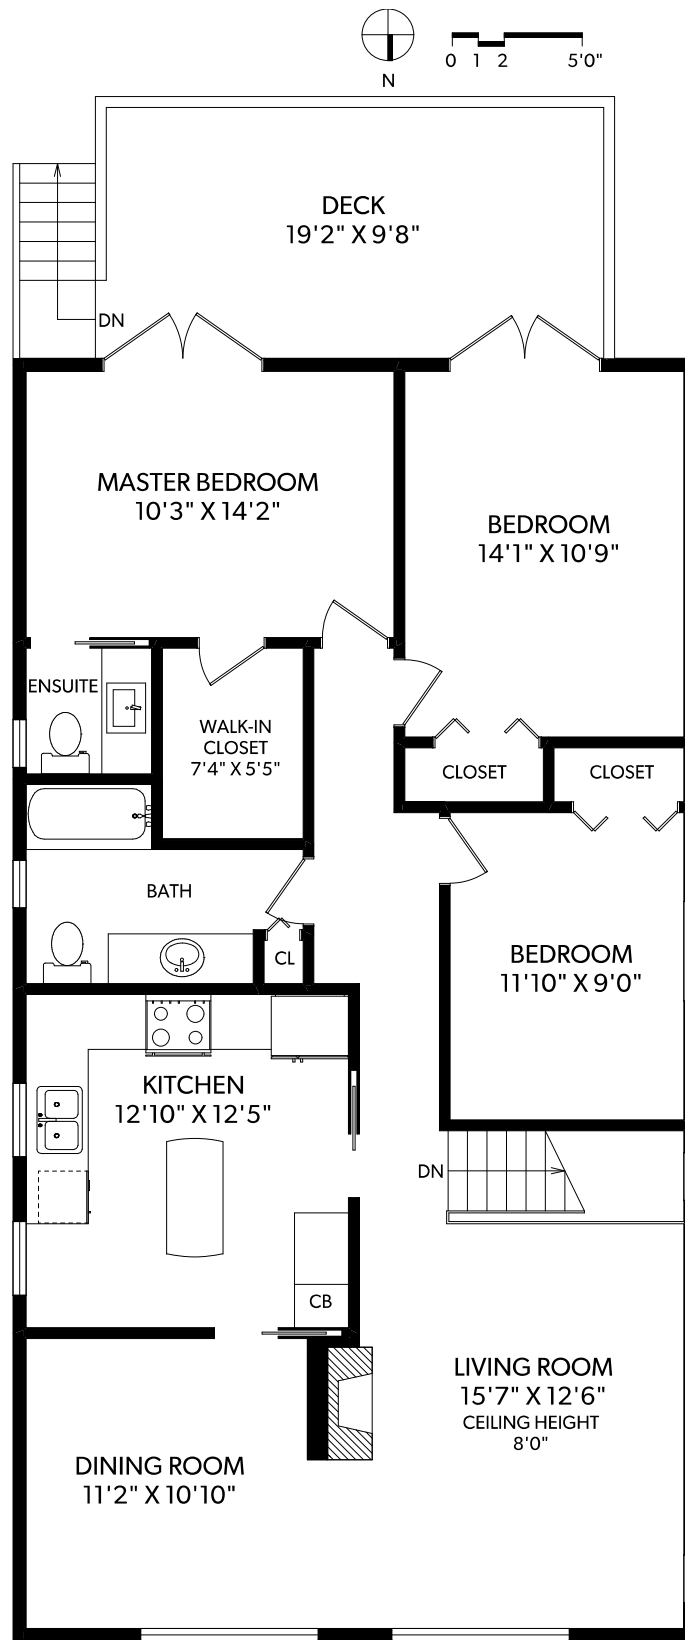

MAIN FLOOR

FLOOR	FINISHED	UNFINISHED	TOTAL	OTHER AREAS	
MAIN	1301	0	1301	CARPORT	273
LOWER	826	121	947	DECK	202
TOTAL	2127	121	2248	SHED	102

REAL FOTO 1287 UNION ROAD

DOCUMENT PREPARED FOR THE EXCLUSIVE USE OF
BRAD MACLAREN*

250-388-6998
 ORDERS@REALFOTO.CA

*PERSONAL REAL ESTATE CORPORATION
 MEASURED 08/11/2017 BY KARA ANDERSON

LOWER FLOOR

FLOOR	FINISHED	UNFINISHED	TOTAL	OTHER AREAS	
MAIN	1301	0	1301	CARPORT	273
LOWER	826	121	947	DECK	202
TOTAL	2127	121	2248	SHED	102

REAL FOTO 1287 UNION ROAD
 DOCUMENT PREPARED FOR THE EXCLUSIVE USE OF
BRAD MACLAREN*
 *PERSONAL REAL ESTATE CORPORATION
 MEASURED 08/11/2017 BY KARA ANDERSON

All information furnished regarding this property is from sources deemed reliable but no warranty or representation is made to the accuracy thereof.