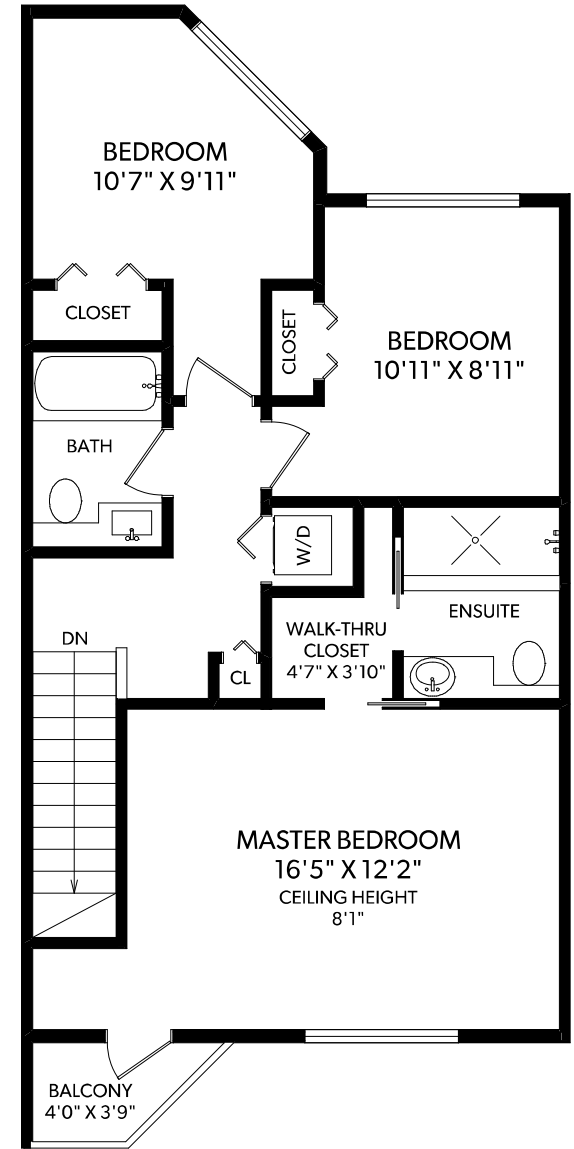

GROUND FLOOR

MAIN FLOOR

UPPER FLOOR

FLOOR	FINISHED	UNFINISHED	TOTAL	OTHER AREAS
MAIN	692	0	692	GARAGE 405
UPPER	740	0	740	BALCONIES 67
GROUND	279	0	279	PATIO 73
TOTAL	1711	0	1711	

4-5053 47 AVENUE

DOCUMENT PREPARED FOR THE EXCLUSIVE USE OF
TAYLOR BROWN

1-866-388-6998
ORDERS@REALFOTO.CA MEASURED 07/04/2017 BY JUSTIN GREENWOOD

All information furnished regarding this property is from sources deemed reliable but no warranty or representation is made to the accuracy thereof.