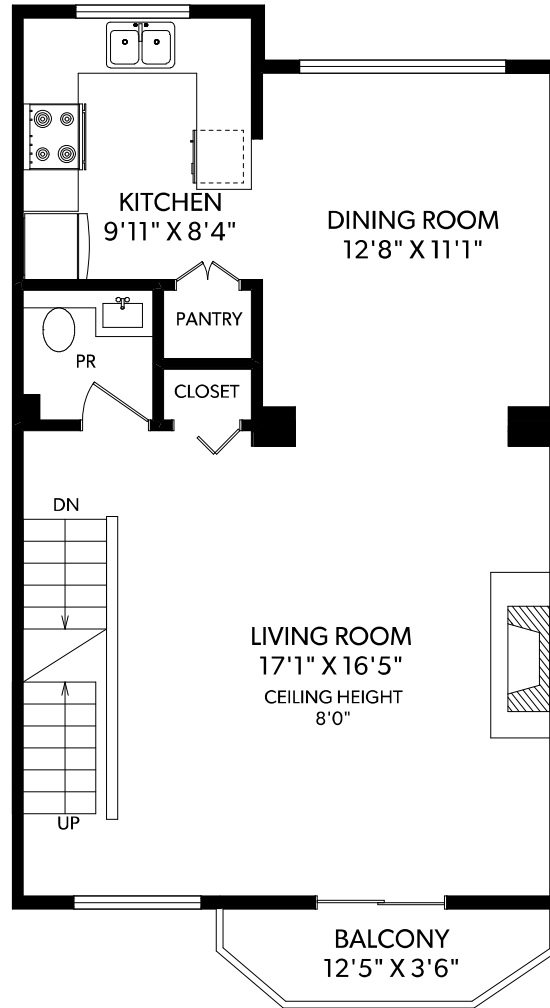

GROUND FLOOR

MAIN FLOOR

UPPER FLOOR

FLOOR	FINISHED	UNFINISHED	TOTAL	OTHER AREAS
MAIN	692	0	692	GARAGE 405
UPPER	740	0	740	BALCONIES 67
GROUND	279	0	279	PATIO 73
TOTAL	1711	0	1711	

4-5053 47 AVENUE

DOCUMENT PREPARED FOR THE EXCLUSIVE USE OF
TAYLOR BROWN

1-866-388-6998
ORDERS@REALFOTO.CA MEASURED 07/04/2017 BY JUSTIN GREENWOOD

All information furnished regarding this property is from sources deemed reliable but no warranty or representation is made to the accuracy thereof.