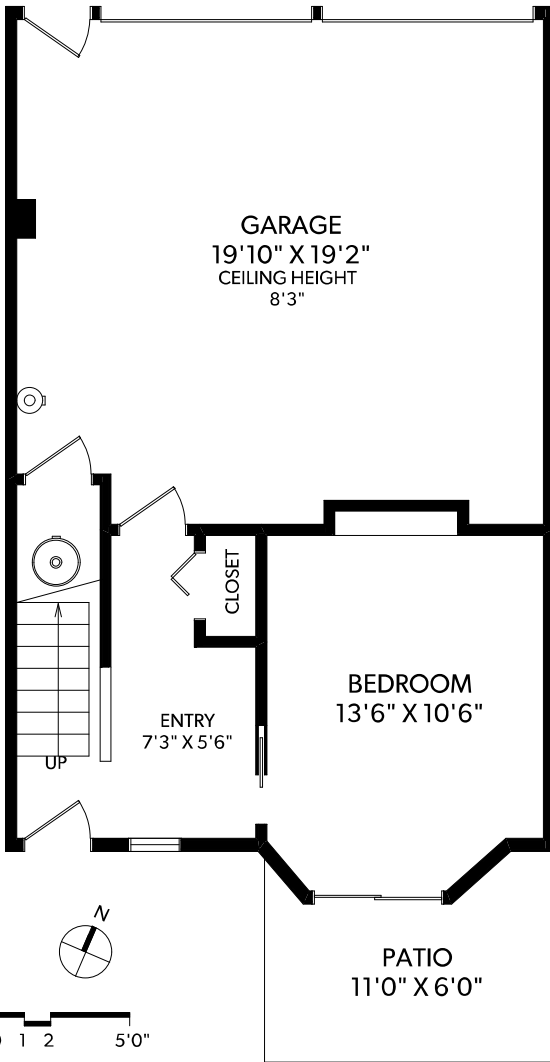

GROUND FLOOR

MAIN FLOOR

UPPER FLOOR

FLOOR	FINISHED	UNFINISHED	TOTAL	OTHER AREAS
MAIN	692	0	692	GARAGE 405
UPPER	740	0	740	BALCONIES 67
GROUND	279	0	279	PATIO 73
TOTAL	1711	0	1711	

4-5053 47 AVENUE

DOCUMENT PREPARED FOR THE EXCLUSIVE USE OF
TAYLOR BROWN

1-866-388-6998
ORDERS@REALFOTO.CA MEASURED 07/04/2017 BY JUSTIN GREENWOOD

All information furnished regarding this property is from sources deemed reliable but no warranty or representation is made to the accuracy thereof.