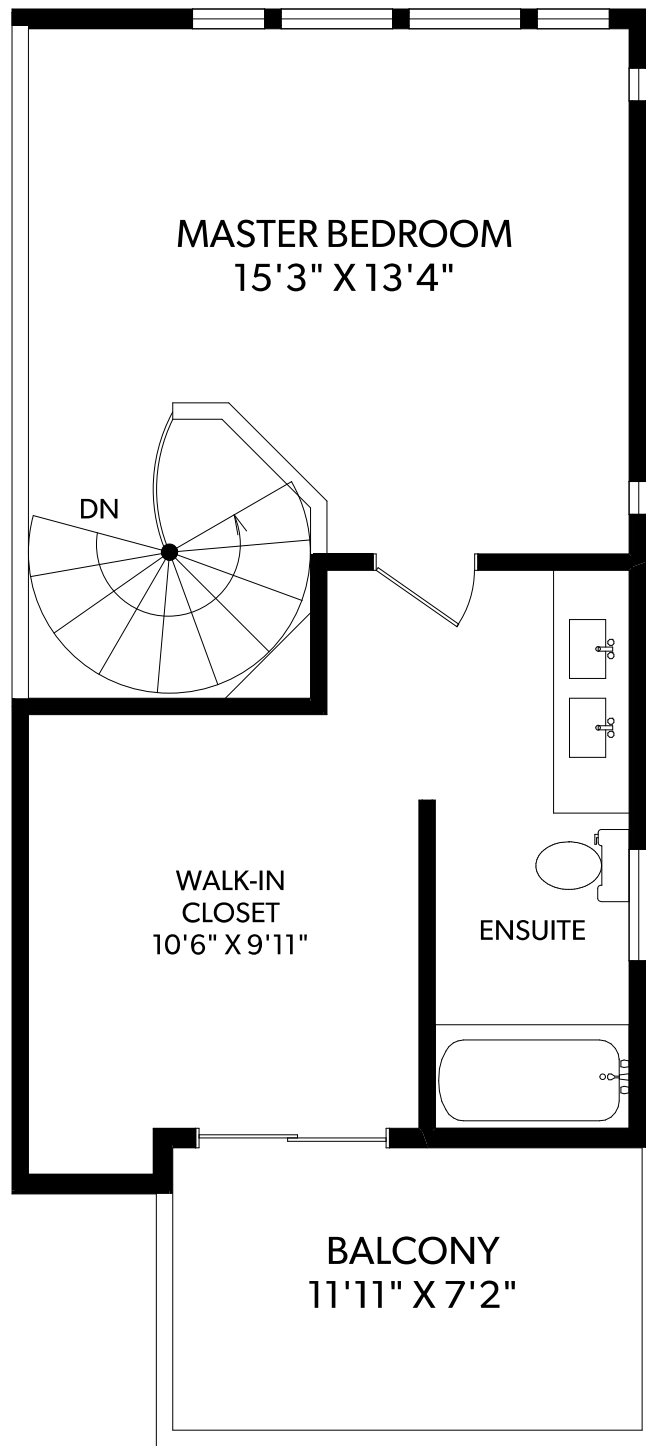

MAIN FLOOR

FLOOR	FINISHED	UNFINISHED	TOTAL	OTHER AREAS	
MAIN	1652	0	1652	GARAGE	625
UPPER	472	0	472	DECK	485
LOWER	1451	206	1657	BALCONY	96
TOTAL	3575	206	3781	PATIO	510

REAL FOTO **2238 ARBUTUS ROAD**

JULIE RUST
REAL ESTATE MARKETING

250-388-6998
ORDERS@REALFOTO.CA

CHRISTIE'S
INTERNATIONAL REAL ESTATE

MEASURED 06/07/2017 BY JACOB GALATI

UPPER FLOOR

FLOOR	FINISHED	UNFINISHED	TOTAL	OTHER AREAS	
MAIN	1652	0	1652	GARAGE	625
UPPER	472	0	472	DECK	485
LOWER	1451	206	1657	BALCONY	96
TOTAL	3575	206	3781	PATIO	510