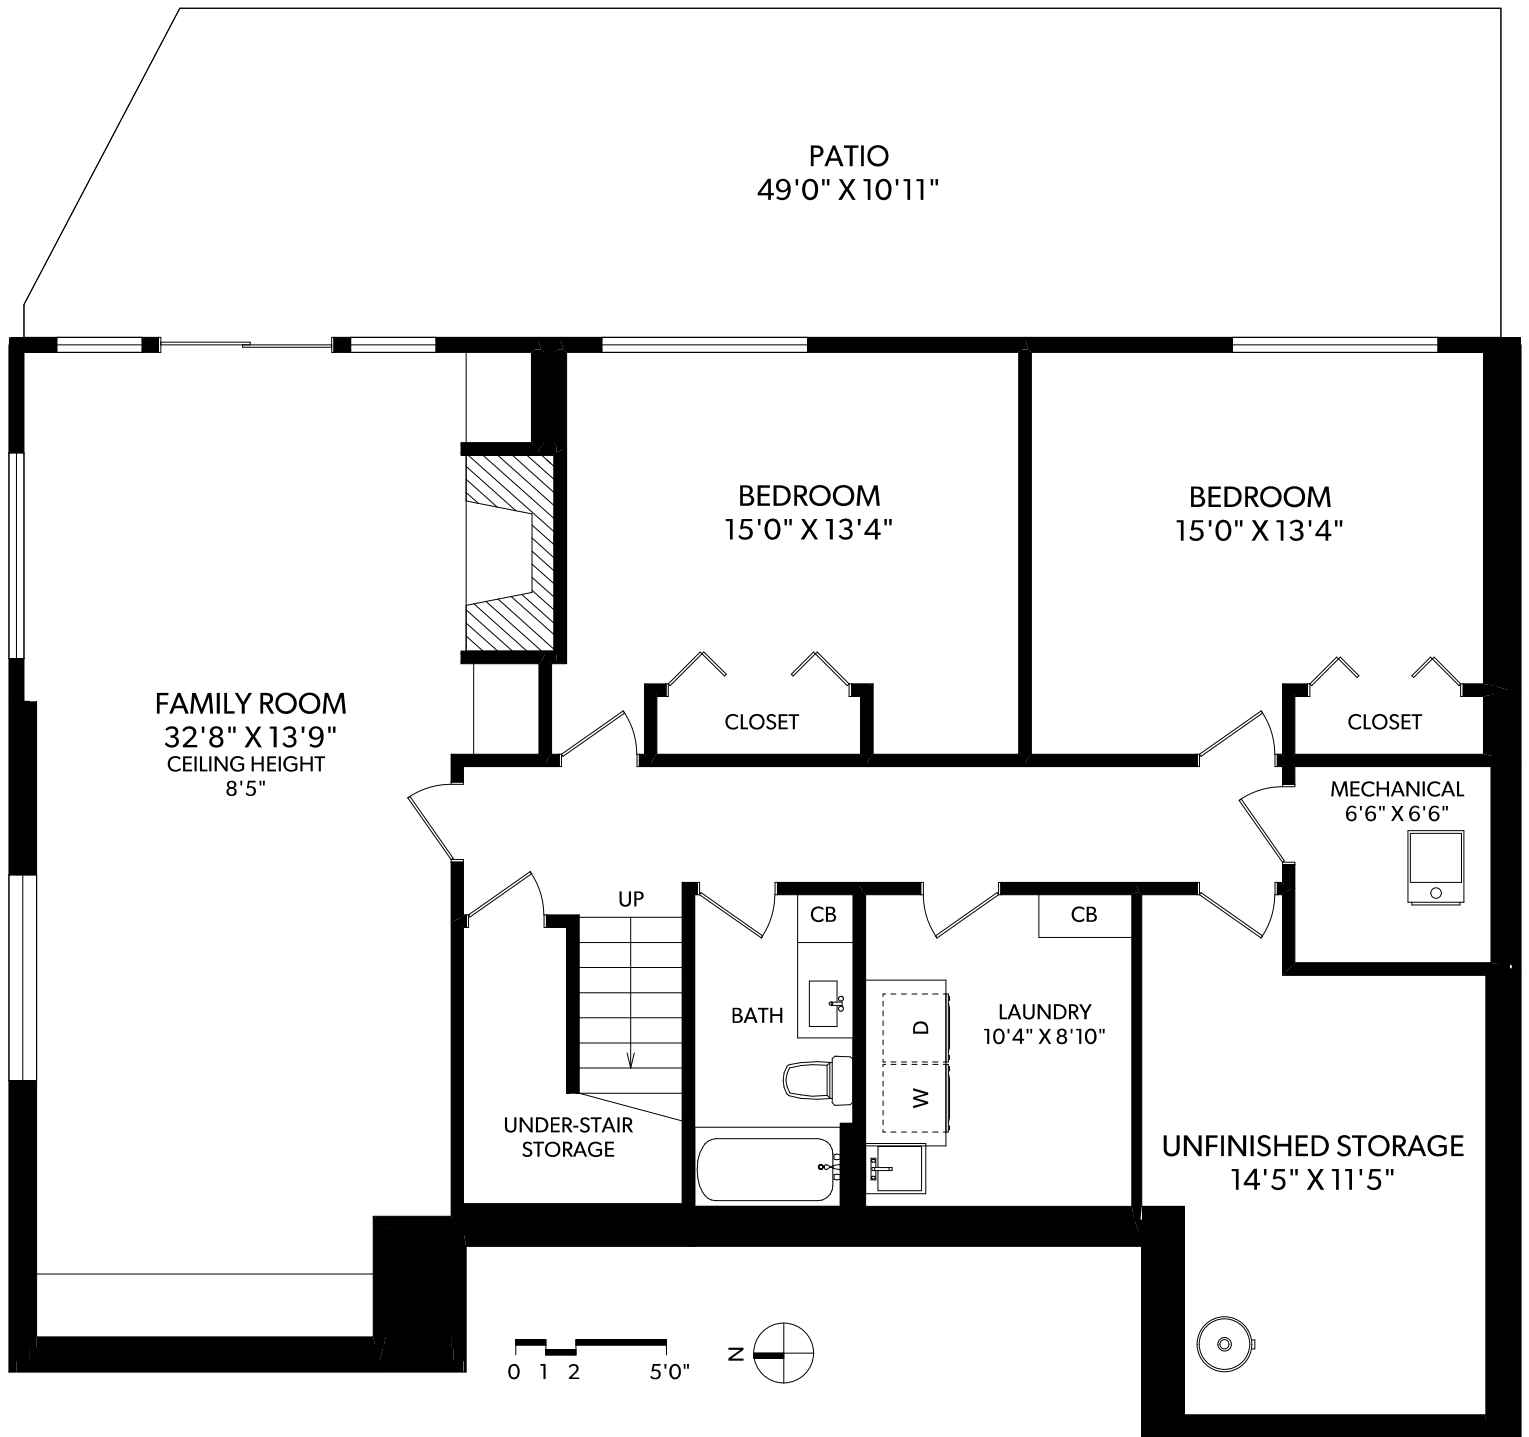

LOWER FLOOR

FLOOR	FINISHED	UNFINISHED	TOTAL	OTHER AREAS	
MAIN	1652	0	1652	GARAGE	625
UPPER	472	0	472	DECK	485
LOWER	1451	206	1657	BALCONY	96
TOTAL	3575	206	3781	PATIO	510

2238 ARBUTUS ROAD

JULIE RUST

REAL ESTATE MARKETING