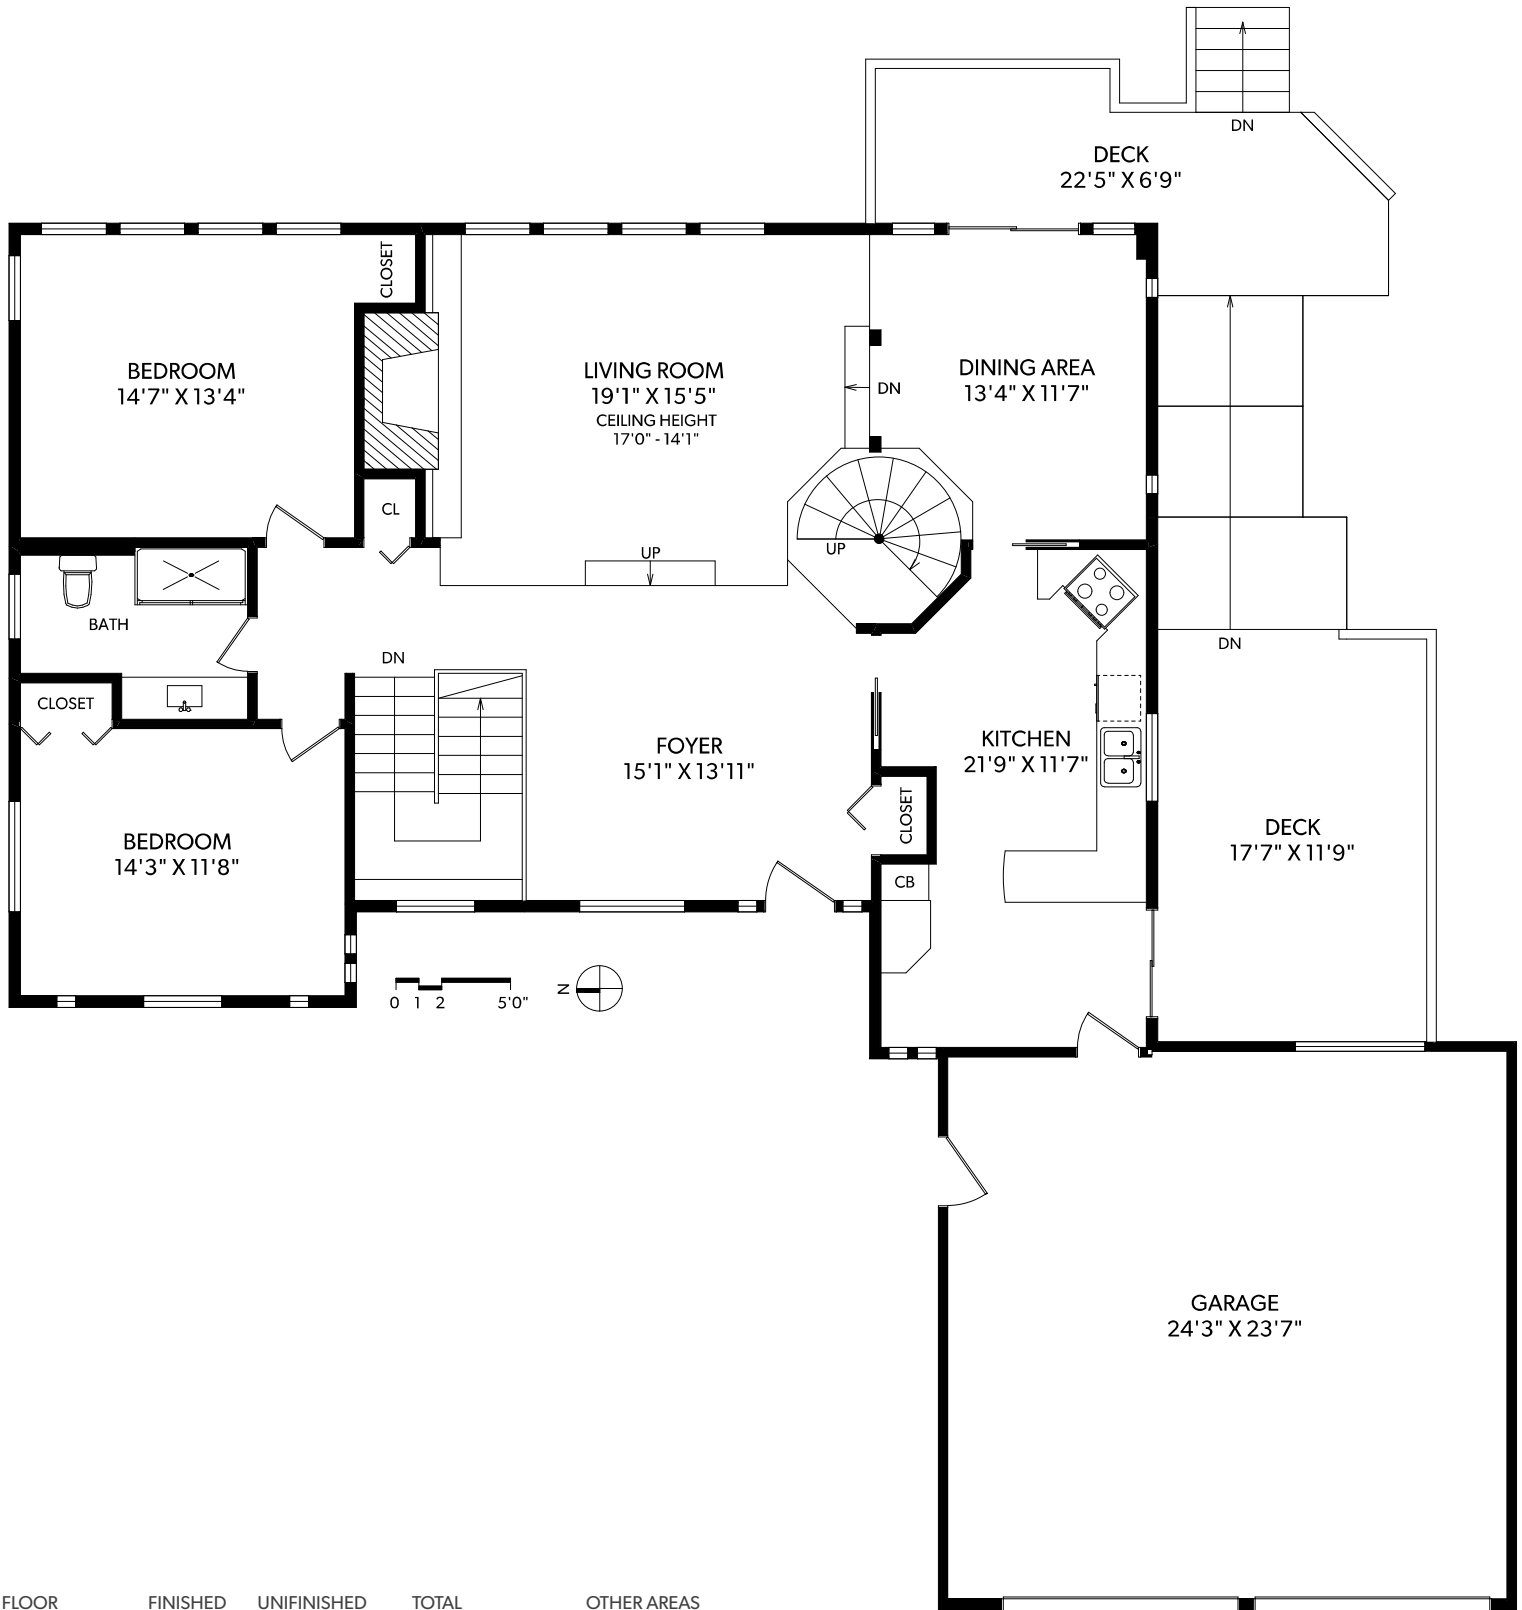

MAIN FLOOR

FLOOR	FINISHED	UNFINISHED	TOTAL	OTHER AREAS	
MAIN	1652	0	1652	GARAGE	625
UPPER	472	0	472	DECK	485
LOWER	1451	206	1657	BALCONY	96
TOTAL	3575	206	3781	PATIO	510

REAL FOTO **2238 ARBUTUS ROAD**

JULIE RUST
REAL ESTATE MARKETING

250-388-6998
ORDERS@REALFOTO.CA

CHRISTIE'S
INTERNATIONAL REAL ESTATE

MEASURED 06/07/2017 BY JACOB GALATI

UPPER FLOOR

FLOOR	FINISHED	UNFINISHED	TOTAL	OTHER AREAS	
MAIN	1652	0	1652	GARAGE	625
UPPER	472	0	472	DECK	485
LOWER	1451	206	1657	BALCONY	96
TOTAL	3575	206	3781	PATIO	510