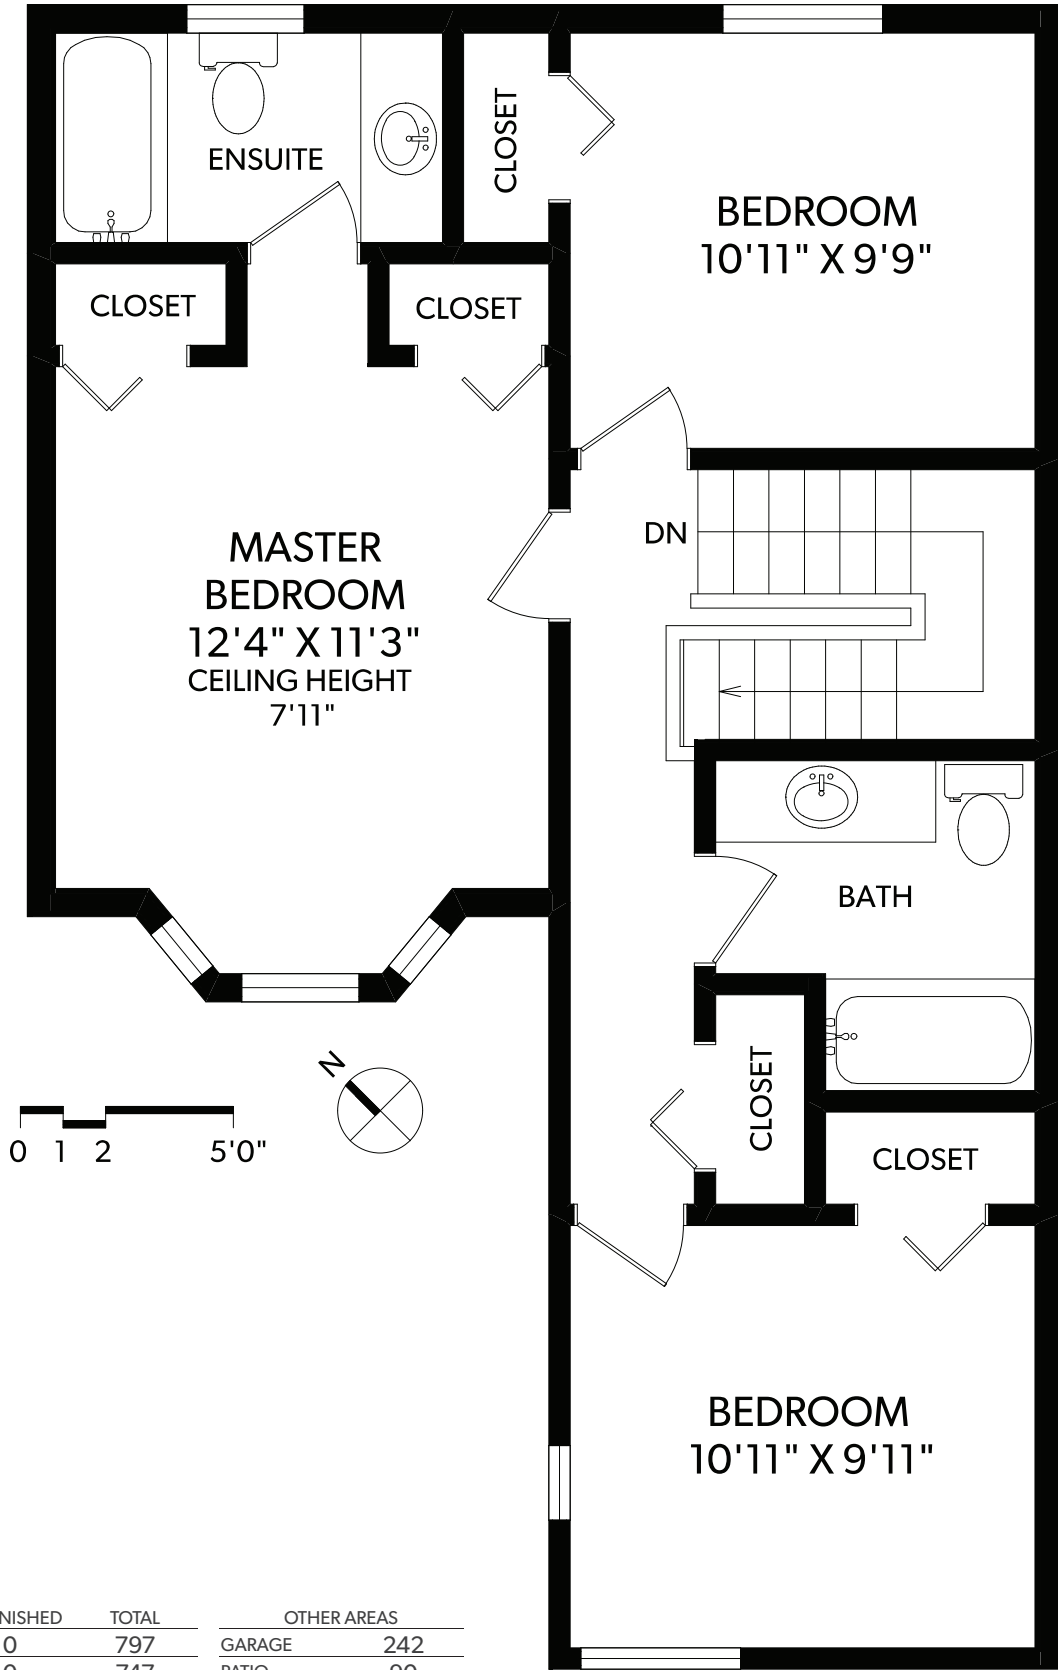

MAIN FLOOR

FLOOR	FINISHED	UNFINISHED	TOTAL	OTHER AREAS
MAIN	797	0	797	GARAGE 242
UPPER	747	0	747	PATIO 90
TOTAL	1544	0	1544	DECK 173

REAL FOTO 111-2721 JACKLIN ROAD
 DOCUMENT PREPARED FOR THE EXCLUSIVE USE OF
JOHN HIRCOCK

UPPER FLOOR

FLOOR	FINISHED	UNFINISHED	TOTAL	OTHER AREAS
MAIN	797	0	797	GARAGE 242
UPPER	747	0	747	PATIO 90
TOTAL	1544	0	1544	DECK 173

111-2721 JACKLIN ROAD

DOCUMENT PREPARED FOR THE EXCLUSIVE USE OF

JOHN HIRCOCK

250-388-6998
ORDERS@REALFOTO.CA

MEASURED 05/11/2017 BY MOIRA WHITE

All information furnished regarding this property is from sources deemed reliable but no warranty or representation is made to the accuracy thereof.