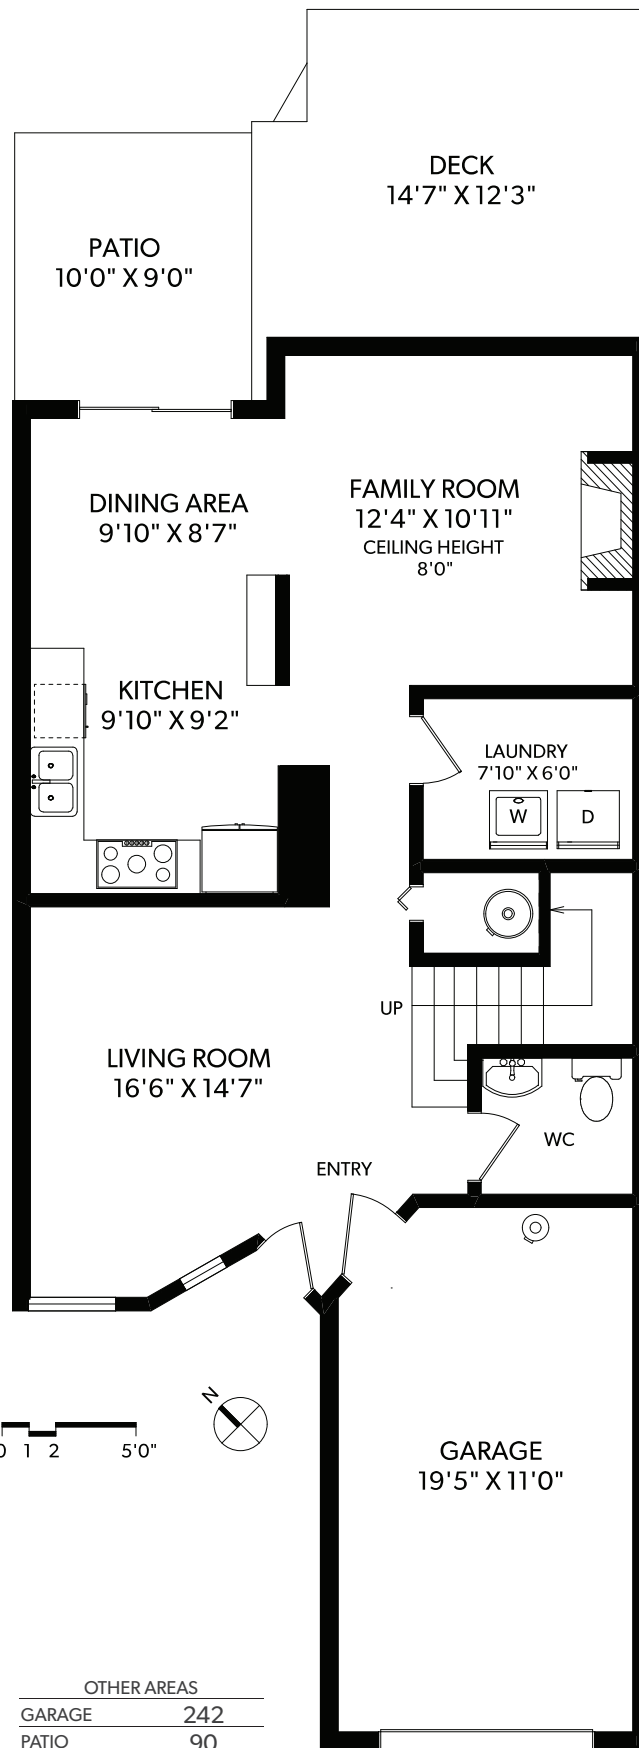

MAIN FLOOR

FLOOR	FINISHED	UNFINISHED	TOTAL	OTHER AREAS
MAIN	797	0	797	GARAGE 242
UPPER	747	0	747	PATIO 90
TOTAL	1544	0	1544	DECK 173

REAL FOTO 111-2721 JACKLIN ROAD
 DOCUMENT PREPARED FOR THE EXCLUSIVE USE OF
JOHN HIRCOCK

UPPER FLOOR

FLOOR	FINISHED	UNFINISHED	TOTAL	OTHER AREAS
MAIN	797	0	797	GARAGE 242
UPPER	747	0	747	PATIO 90
TOTAL	1544	0	1544	DECK 173

111-2721 JACKLIN ROAD

DOCUMENT PREPARED FOR THE EXCLUSIVE USE OF

JOHN HIRCOCK

250-388-6998
ORDERS@REALFOTO.CA

MEASURED 05/11/2017 BY MOIRA WHITE

All information furnished regarding this property is from sources deemed reliable but no warranty or representation is made to the accuracy thereof.