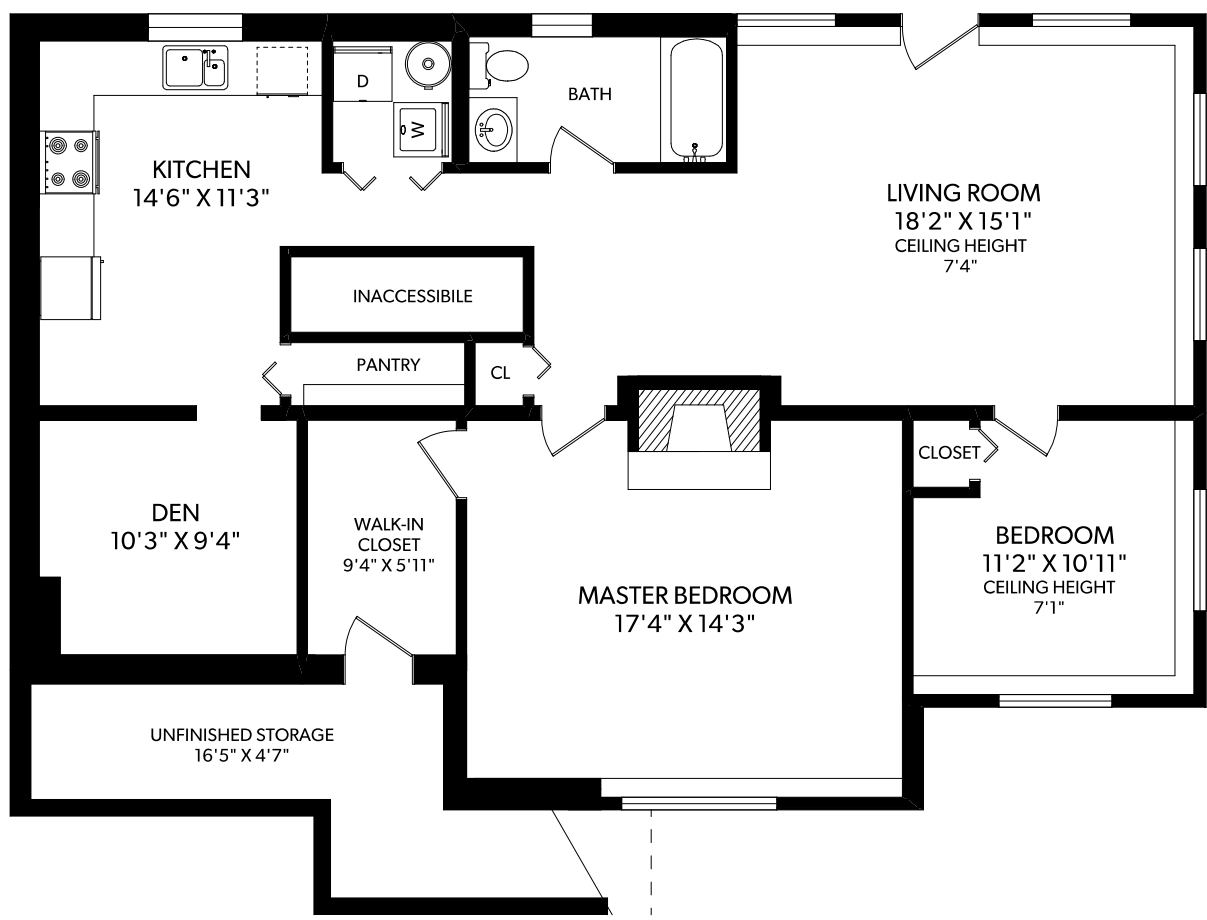

MAIN FLOOR

FLOOR	FINISHED	UNFINISHED	TOTAL	OTHER AREAS
MAIN	1375	0	1375	DECK 421
LOWER	1375	145	1520	PORCH 102
TOTAL	2750	145	2895	GARAGE 389

1277 UNION ROAD

JULIE RUST

REAL ESTATE MARKETING

CHRISTIE'S
INTERNATIONAL REAL ESTATE

250-388-6998
ORDERS@REALFOTO.CA

MEASURED 05/04/2017 BY TODD MAYER

All information furnished regarding this property is from sources deemed reliable but no warranty or representation is made to the accuracy thereof.

LOWER FLOOR

FLOOR	FINISHED	UNFINISHED	TOTAL	OTHER AREAS	
MAIN	1375	0	1375	DECK	421
LOWER	1375	145	1520	PORCH	102
TOTAL	2750	145	2895	GARAGE	389

REAL FOTO **1277 UNION ROAD**
JULIE RUST
 REAL ESTATE MARKETING