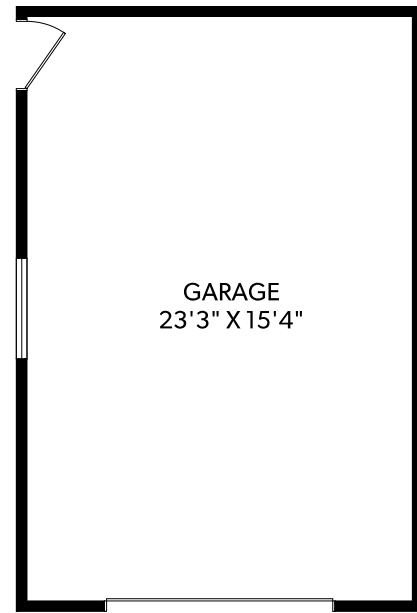

MAIN FLOOR

FLOOR	FINISHED	UNFINISHED	TOTAL	OTHER AREAS
MAIN	1375	0	1375	DECK 421
LOWER	1375	145	1520	PORCH 102
TOTAL	2750	145	2895	GARAGE 389

1277 UNION ROAD

JULIE RUST

REAL ESTATE MARKETING

CHRISTIE'S
INTERNATIONAL REAL ESTATE

250-388-6998
ORDERS@REALFOTO.CA

MEASURED 05/04/2017 BY TODD MAYER

All information furnished regarding this property is from sources deemed reliable but no warranty or representation is made to the accuracy thereof.

LOWER FLOOR

FLOOR	FINISHED	UNFINISHED	TOTAL	OTHER AREAS	
MAIN	1375	0	1375	DECK	421
LOWER	1375	145	1520	PORCH	102
TOTAL	2750	145	2895	GARAGE	389

REAL FOTO **1277 UNION ROAD**
JULIE RUST
 REAL ESTATE MARKETING