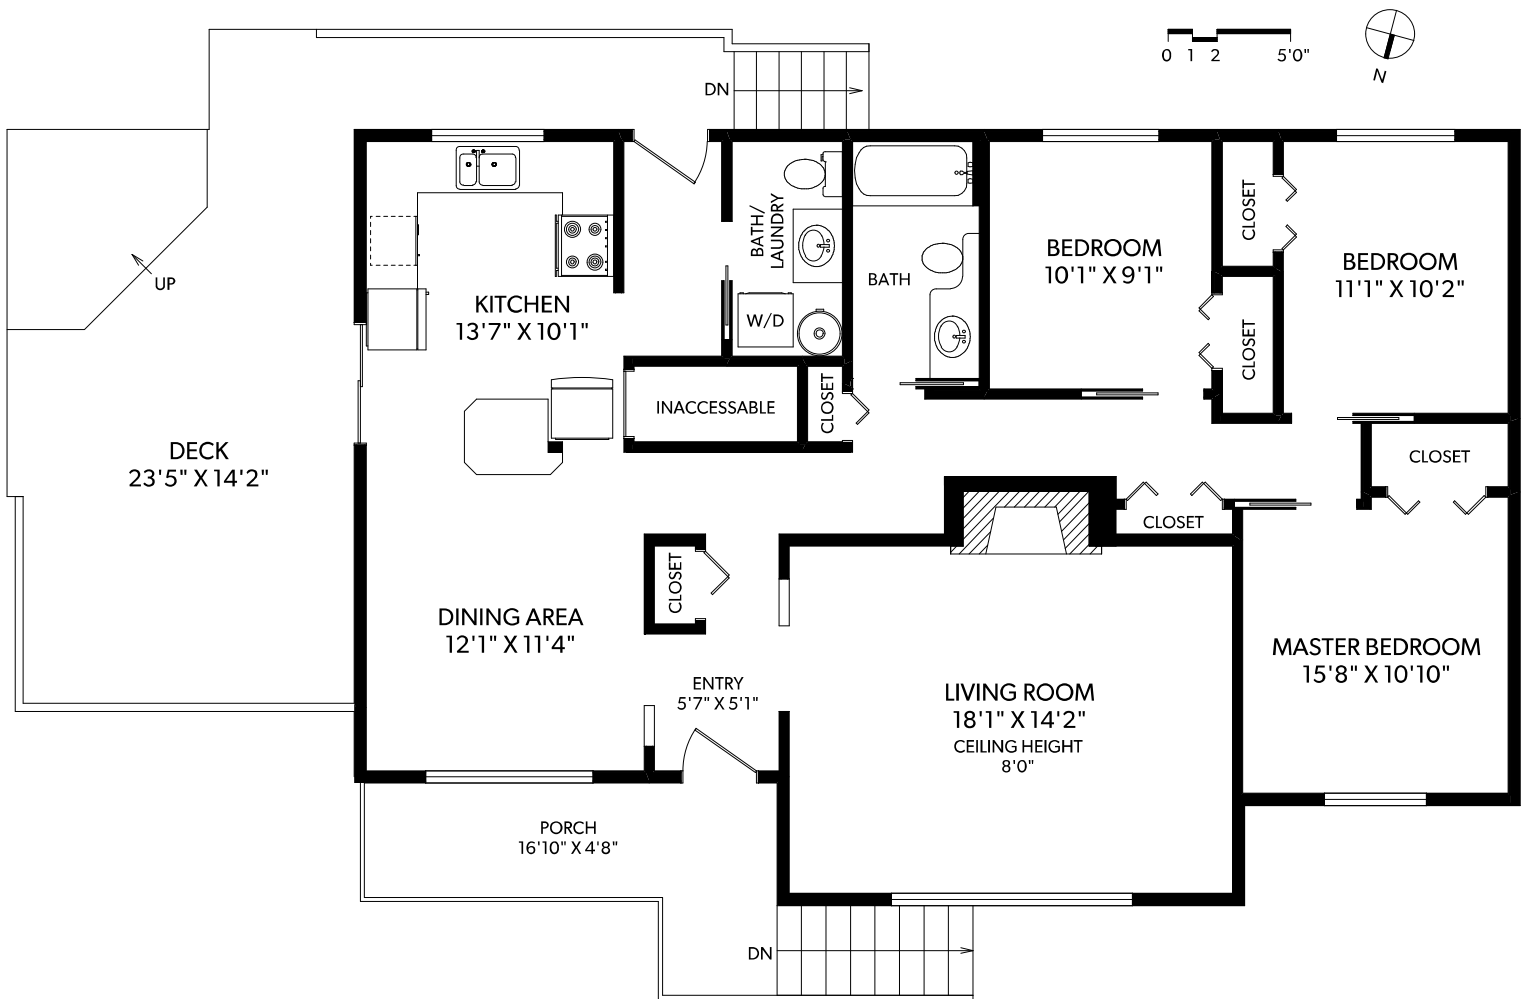

MAIN FLOOR

FLOOR	FINISHED	UNFINISHED	TOTAL	OTHER AREAS
MAIN	1375	0	1375	DECK 421
LOWER	1375	145	1520	PORCH 102
TOTAL	2750	145	2895	GARAGE 389

1277 UNION ROAD

JULIE RUST

REAL ESTATE MARKETING

CHRISTIE'S
INTERNATIONAL REAL ESTATE

250-388-6998
ORDERS@REALFOTO.CA

MEASURED 05/04/2017 BY TODD MAYER

All information furnished regarding this property is from sources deemed reliable but no warranty or representation is made to the accuracy thereof.

LOWER FLOOR

FLOOR	FINISHED	UNFINISHED	TOTAL	OTHER AREAS	
MAIN	1375	0	1375	DECK	421
LOWER	1375	145	1520	PORCH	102
TOTAL	2750	145	2895	GARAGE	389

REAL FOTO **1277 UNION ROAD**
JULIE RUST
 REAL ESTATE MARKETING