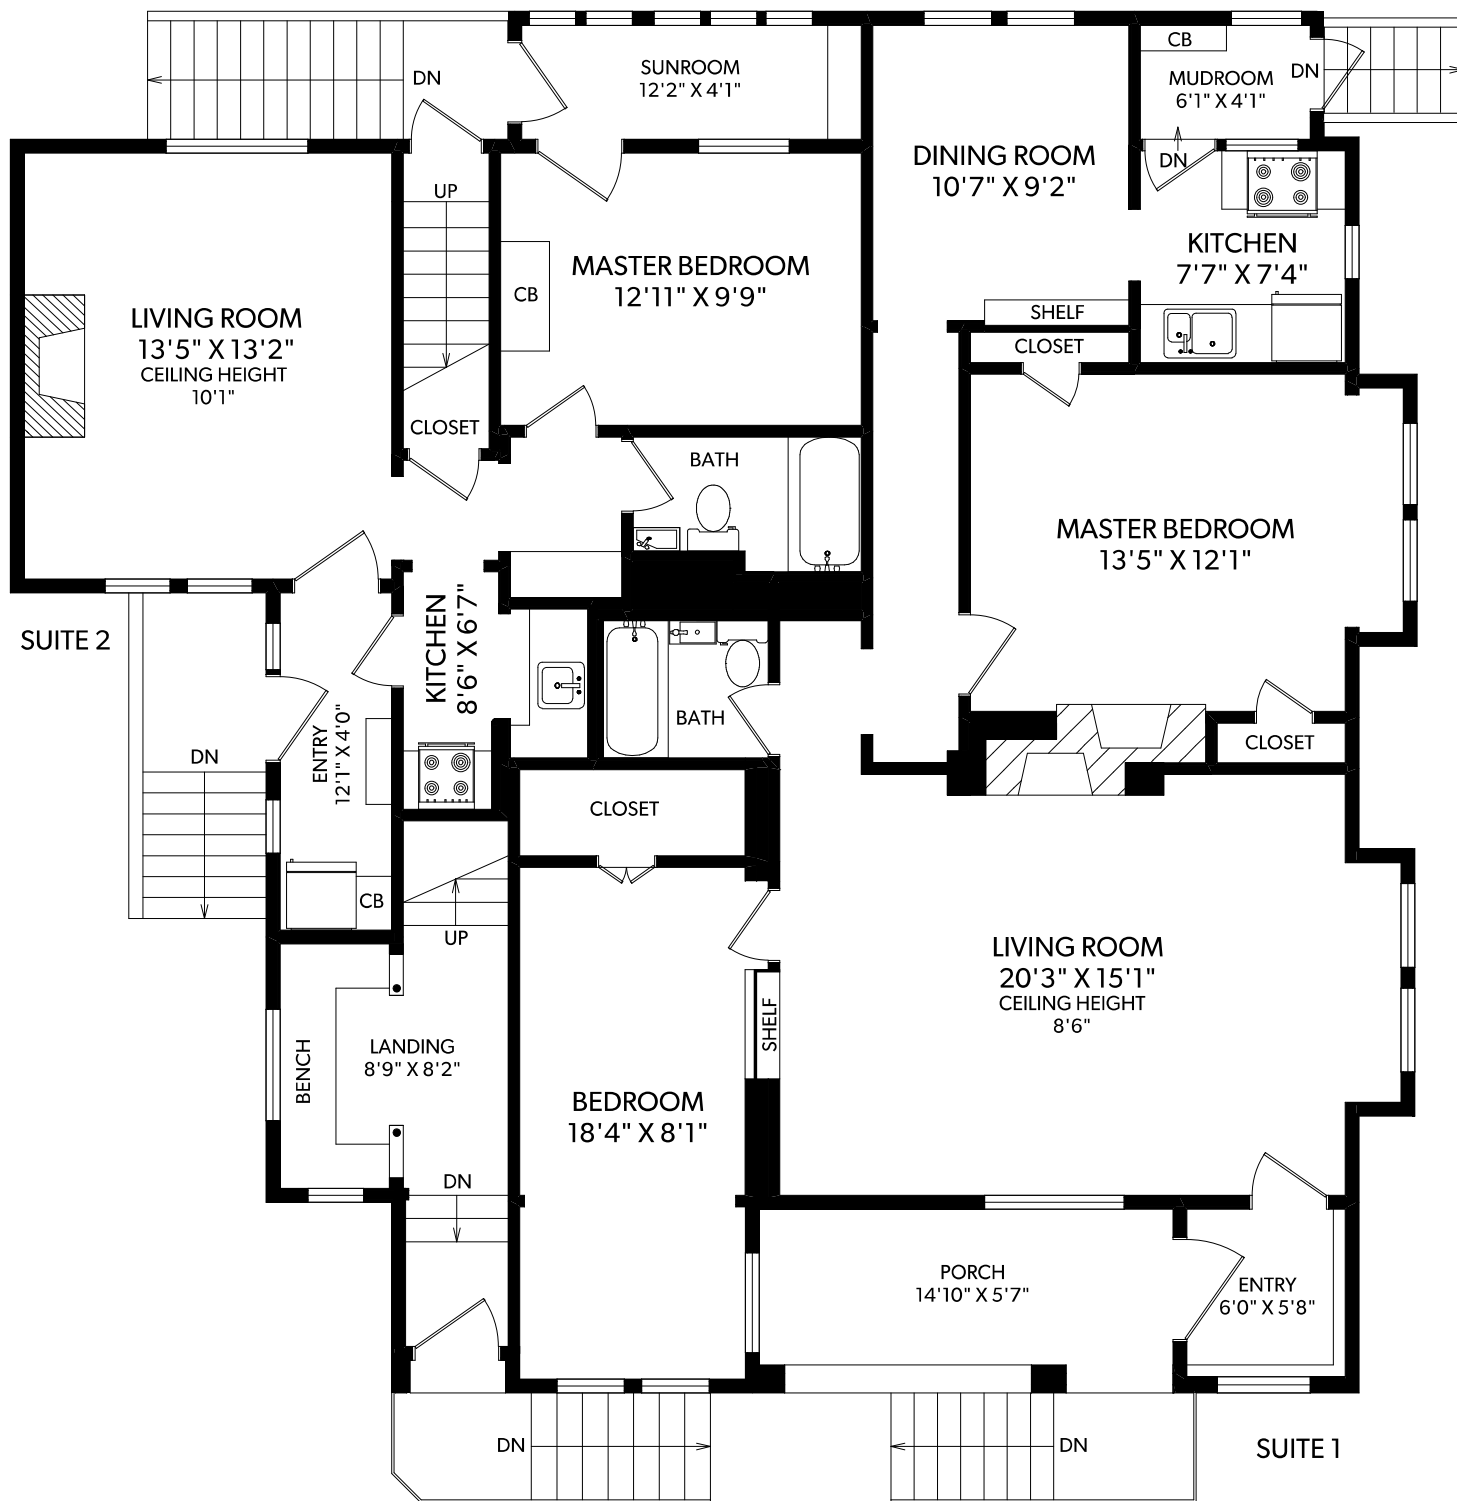

MAIN FLOOR

0 1 2 5'0"

FLOOR	FINISHED	UNFINISHED	TOTAL	OTHER AREAS	
MAIN	1948	0	1948	PORCH	98
UPPER	1524	0	1524	CRAWLSPACE	742
TOP	701	82	783		
LOWER	315	919	1234		
TOTAL	4488	1001	5489		

1419 FORT STREET

UPPER FLOOR

SUITE 4

SUITE 3

FLOOR	FINISHED	UNFINISHED	TOTAL	OTHER AREAS	
MAIN	1948	0	1948	PORCH	98
UPPER	1524	0	1524	CRAWLSPACE	742
TOP	701	82	783		
LOWER	315	919	1234		
TOTAL	4488	1001	5489		

1419 FORT STREET