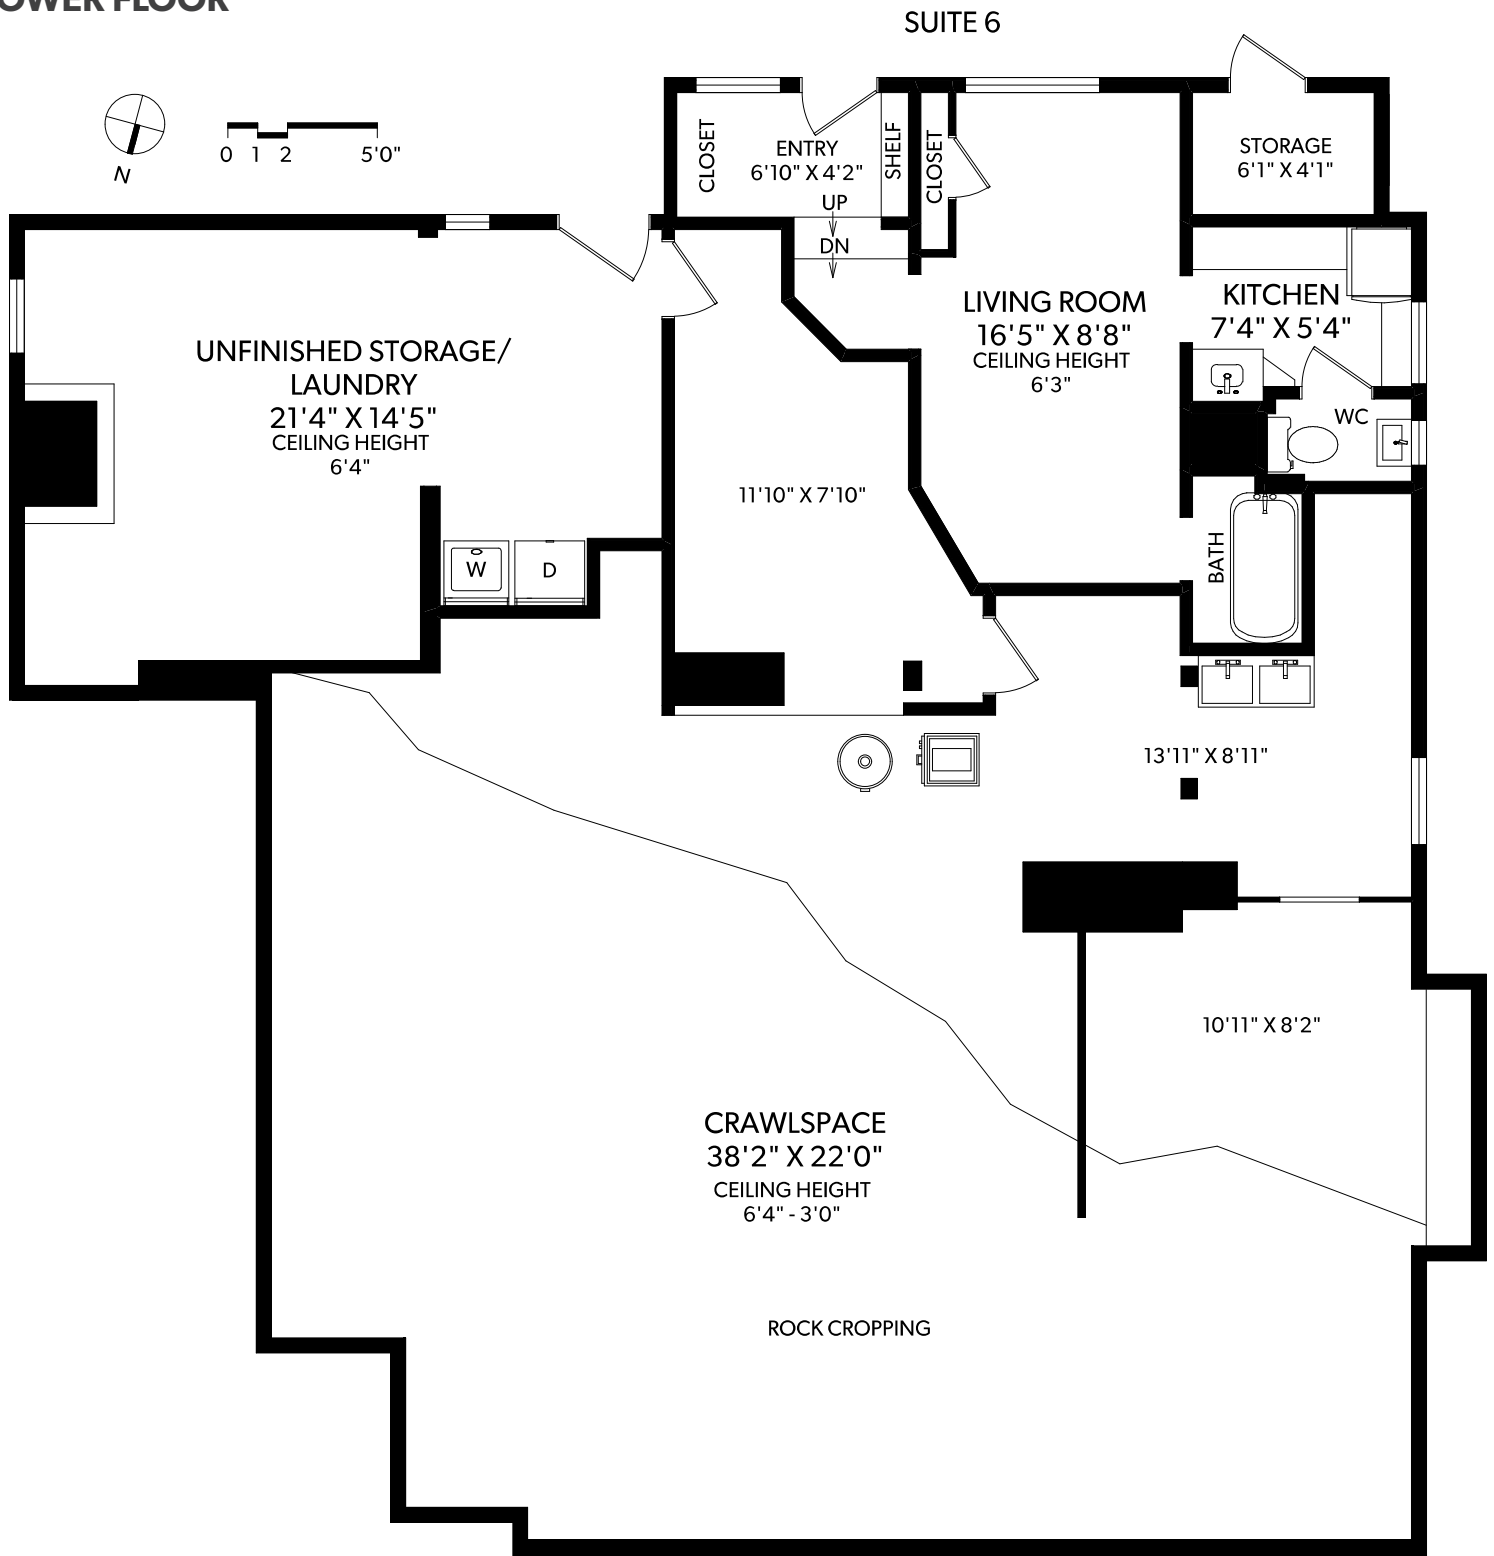

FLOOR	FINISHED	UNFINISHED	TOTAL	OTHER AREAS
MAIN	1948	0	1948	PORCH 98
UPPER	1524	0	1524	CRAWLSPACE 742
TOP	701	82	783	
LOWER	315	919	1234	
TOTAL	4488	1001	5489	

REAL FOTO **1419 FORT STREET**
JULIE RUST
 REAL ESTATE MARKETING

CHRISTIE'S
INTERNATIONAL REAL ESTATE

MEASURED 05/01/2017 BY KARA ANDERSON

LOWER FLOOR

FLOOR	FINISHED	UNFINISHED	TOTAL	OTHER AREAS
MAIN	1948	0	1948	PORCH 98
UPPER	1524	0	1524	CRAWLSPACE 742
TOP	701	82	783	
LOWER	315	919	1234	
TOTAL	4488	1001	5489	