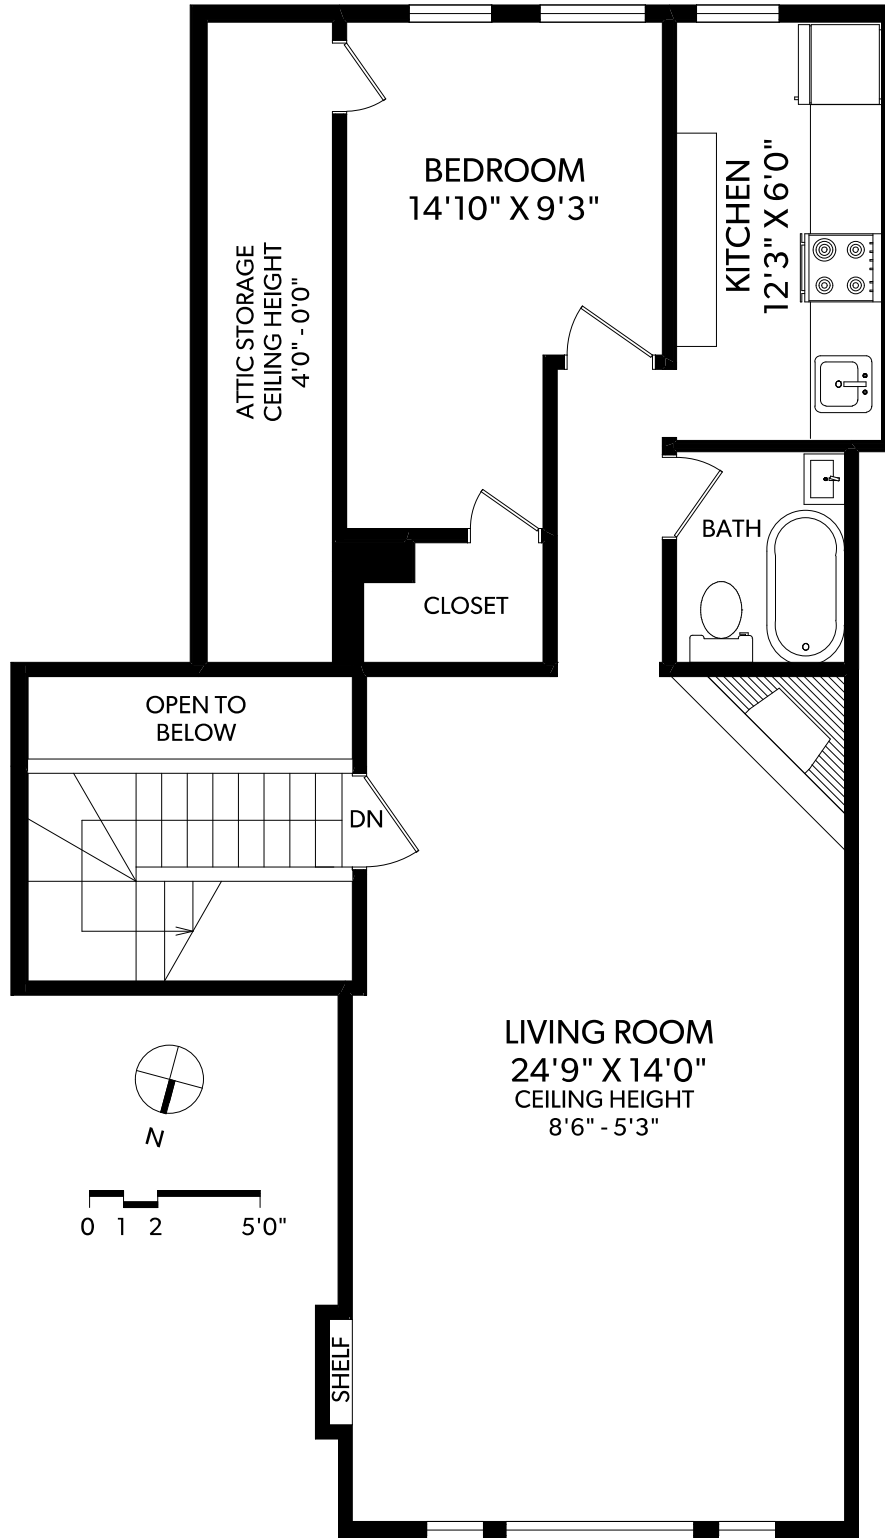

FLOOR	FINISHED	UNFINISHED	TOTAL	OTHER AREAS
MAIN	1948	0	1948	PORCH 98
UPPER	1524	0	1524	CRAWLSPACE 742
TOP	701	82	783	
LOWER	315	919	1234	
TOTAL	4488	1001	5489	

REAL FOTO **1419 FORT STREET**
JULIE RUST
 REAL ESTATE MARKETING

CHRISTIE'S
INTERNATIONAL REAL ESTATE

MEASURED 05/01/2017 BY KARA ANDERSON

LOWER FLOOR

FLOOR	FINISHED	UNFINISHED	TOTAL	OTHER AREAS
MAIN	1948	0	1948	PORCH 98
UPPER	1524	0	1524	CRAWLSPACE 742
TOP	701	82	783	
LOWER	315	919	1234	
TOTAL	4488	1001	5489	