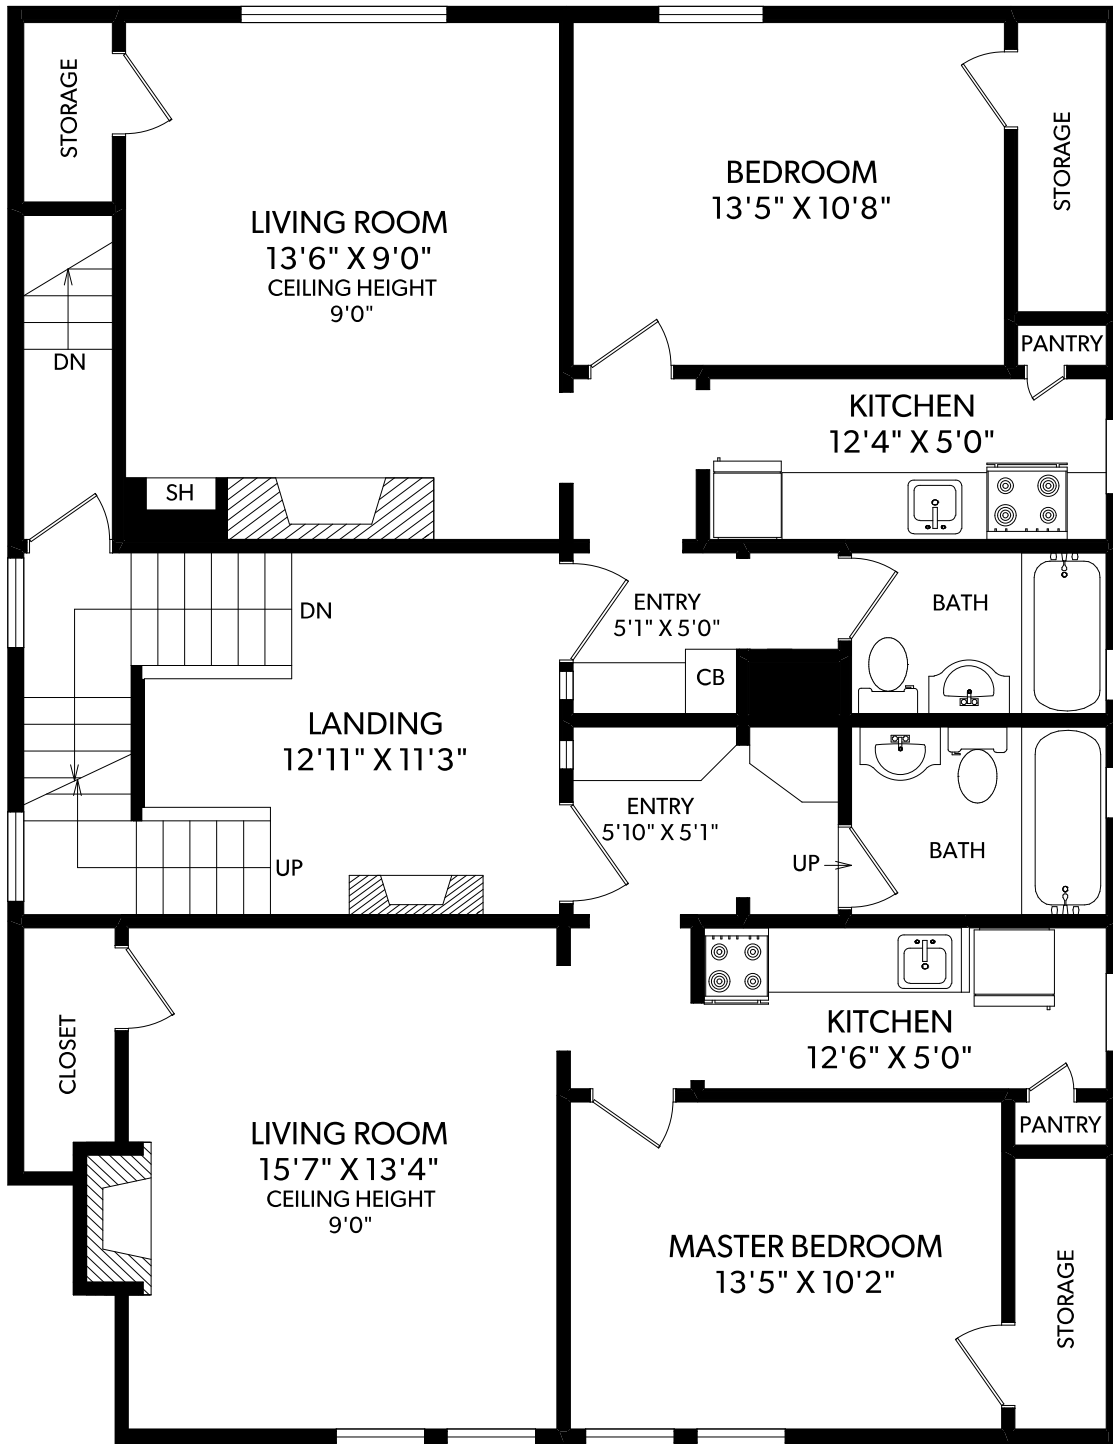

MAIN FLOOR

0 1 2 5'0"

FLOOR	FINISHED	UNFINISHED	TOTAL	OTHER AREAS	
MAIN	1948	0	1948	PORCH	98
UPPER	1524	0	1524	CRAWLSPACE	742
TOP	701	82	783		
LOWER	315	919	1234		
TOTAL	4488	1001	5489		

1419 FORT STREET

UPPER FLOOR

SUITE 4

SUITE 3

FLOOR	FINISHED	UNFINISHED	TOTAL	OTHER AREAS	
MAIN	1948	0	1948	PORCH	98
UPPER	1524	0	1524	CRAWLSPACE	742
TOP	701	82	783		
LOWER	315	919	1234		
TOTAL	4488	1001	5489		

1419 FORT STREET