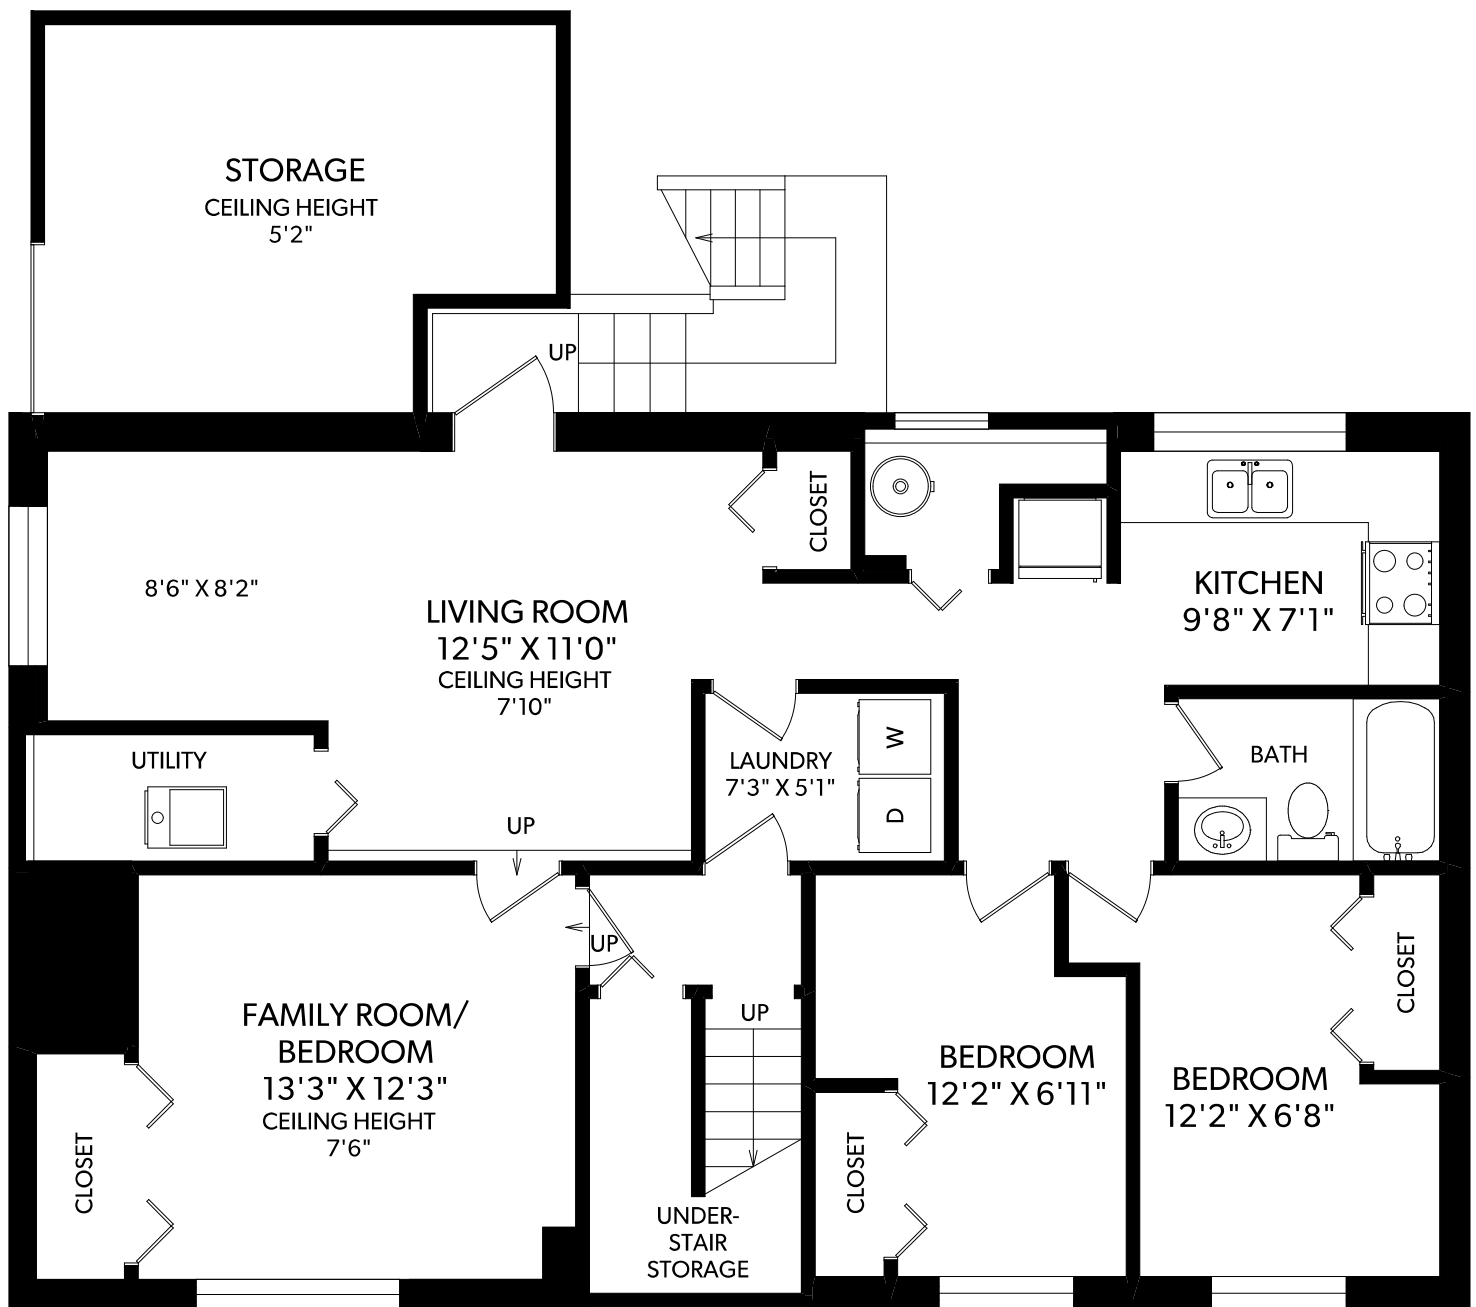

MAIN FLOOR

FLOOR	FINISHED	UNFINISHED	TOTAL	OTHER AREAS	
MAIN	1202	0	1202	CARPORT	231
LOWER	1166	36	1202	DECK	221
TOTAL	2368	36	2404	STORAGE	185

1725 CARNEGIE CRESCENT

JULIE RUST

REAL ESTATE MARKETING

CHRISTIE'S
INTERNATIONAL REAL ESTATE

250-388-6998
ORDERS@REALFOTO.CA

MEASURED 04/25/2017 BY TODD MAYER

All information furnished regarding this property is from sources deemed reliable but no warranty or representation is made to the accuracy thereof.

LOWER FLOOR

FLOOR	FINISHED	UNFINISHED	TOTAL	OTHER AREAS	
MAIN	1202	0	1202	CARPORT	231
LOWER	1166	36	1202	DECK	221
TOTAL	2368	36	2404	STORAGE	185

1725 CARNEGIE CRESCENT

JULIE RUST

REAL ESTATE MARKETING

CHRISTIE'S
INTERNATIONAL REAL ESTATE