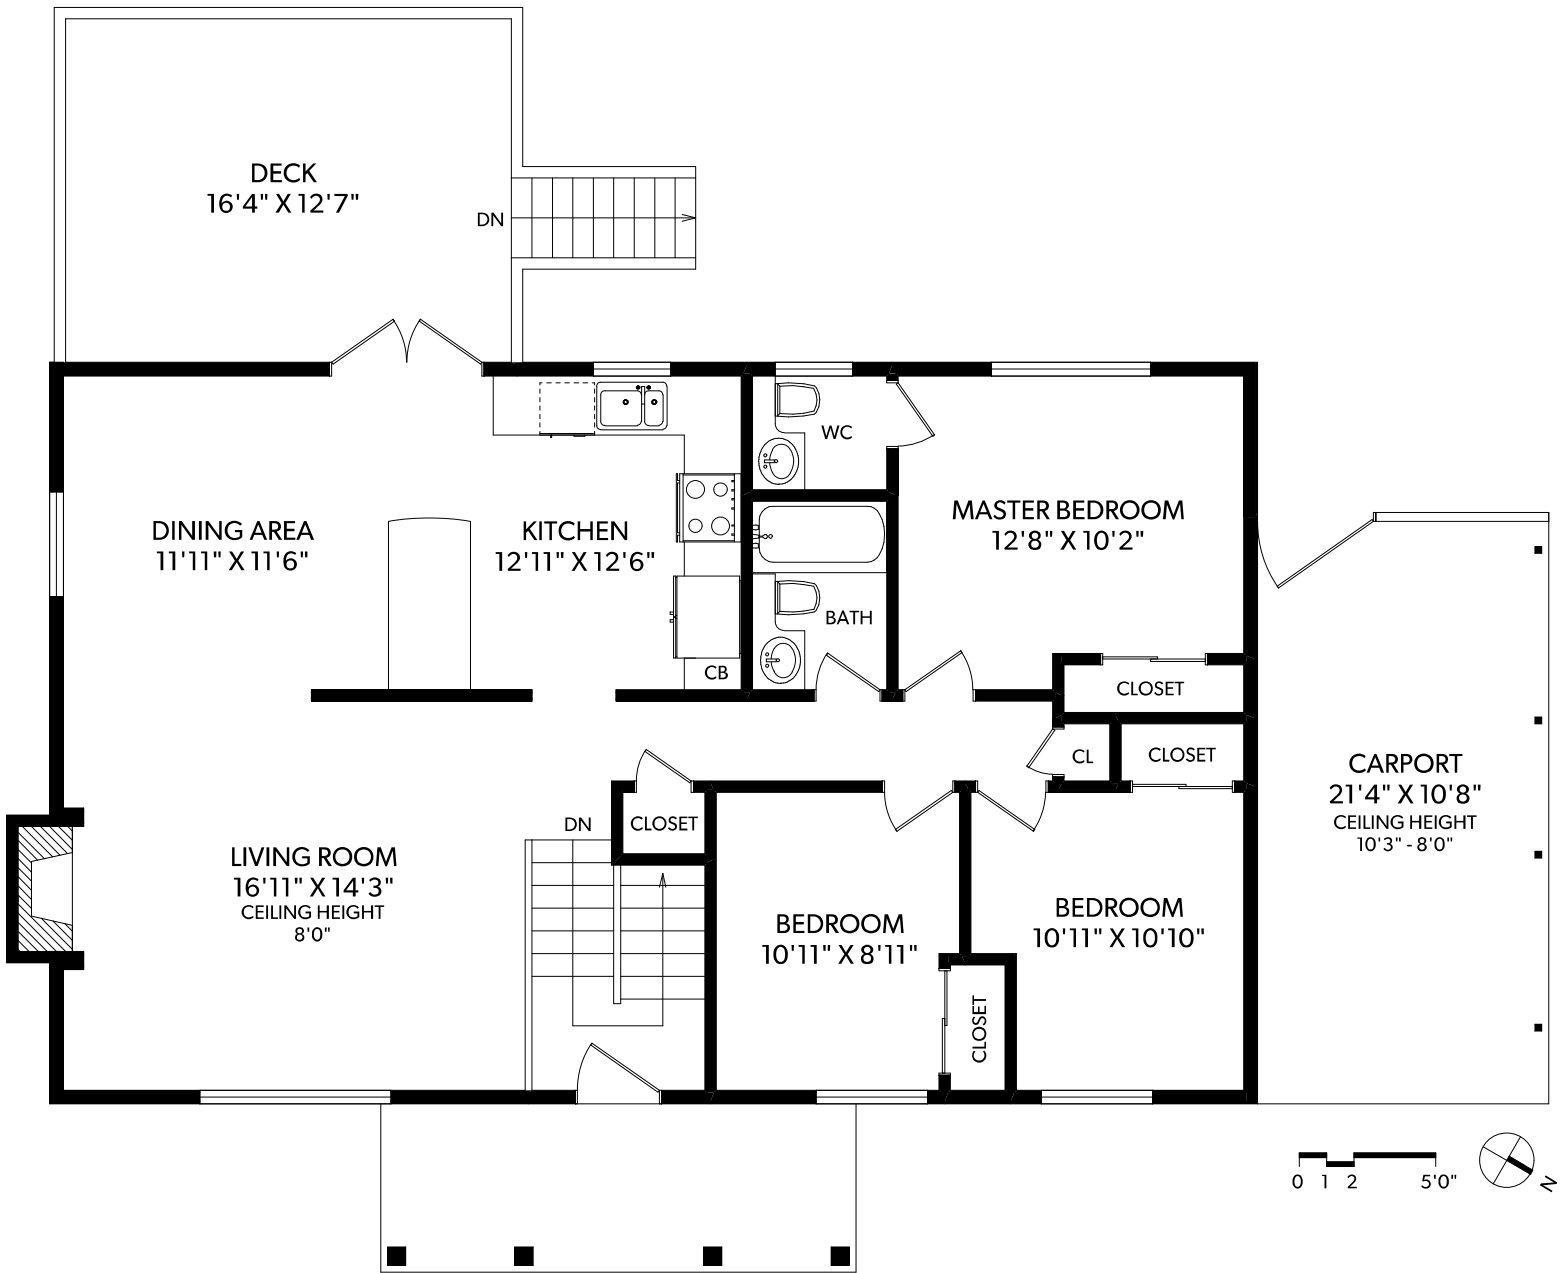

MAIN FLOOR

FLOOR	FINISHED	UNFINISHED	TOTAL	OTHER AREAS	
MAIN	1202	0	1202	CARPORT	231
LOWER	1166	36	1202	DECK	221
TOTAL	2368	36	2404	STORAGE	185

1725 CARNEGIE CRESCENT

JULIE RUST

REAL ESTATE MARKETING

CHRISTIE'S
INTERNATIONAL REAL ESTATE

250-388-6998
ORDERS@REALFOTO.CA

MEASURED 04/25/2017 BY TODD MAYER

All information furnished regarding this property is from sources deemed reliable but no warranty or representation is made to the accuracy thereof.

LOWER FLOOR

FLOOR	FINISHED	UNFINISHED	TOTAL	OTHER AREAS	
MAIN	1202	0	1202	CARPORT	231
LOWER	1166	36	1202	DECK	221
TOTAL	2368	36	2404	STORAGE	185

1725 CARNEGIE CRESCENT

JULIE RUST

REAL ESTATE MARKETING

CHRISTIE'S
INTERNATIONAL REAL ESTATE